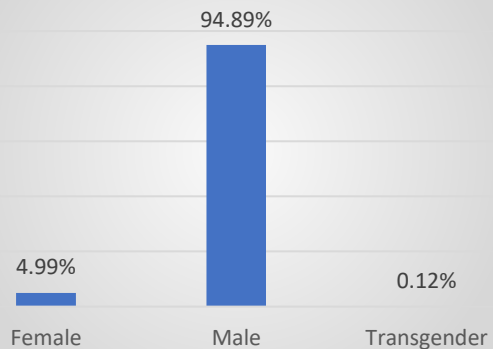

Jail Population - Behind the Walls

Behind the Walls: Detainees that are physically housed under the Sheriff's custody 24 hours a day/7 days a week. This includes all populations listed on this chart - Divisional populations male & female, Outside Counties, Hospital, PRC, Women's Residential, & VRIC. Detainees in court-ordered treatment programs (PRC, Women's Residential, VRIC) are housed at CCDOC 24 hours a day/7 days week.

Sheriff's Daily Report

8/21/2021

CCSO Population Demographics

In Confinement

Community Corrections

Gender Distribution

Gender Distribution

Race Distribution

Race Distribution

Age Distribution

Age Distribution