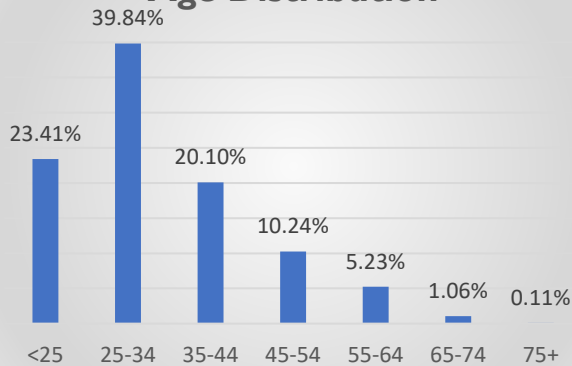

Jail Population - Behind the Walls

Behind the Walls: Detainees that are physically housed under the Sheriff's custody 24 hours a day/7 days a week. This includes all populations listed on this chart - Divisional populations male & female, Outside Counties, Hospital, PRC, Women's Residential, & VRIC. Detainees in court-ordered treatment programs (PRC, Women's Residential, VRIC) are housed at CCDOC 24 hours a day/7 days week.

Sheriff's Daily Report

8/21/2021

CCSO Population Demographics

In Confinement

Community Corrections

Gender Distribution

Gender Distribution

Race Distribution

Race Distribution

Age Distribution

Age Distribution