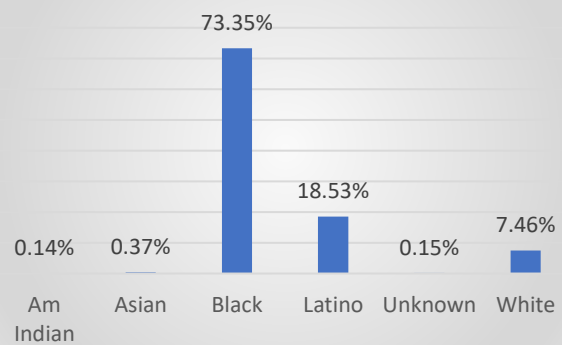

Jail Population - Behind the Walls

Behind the Walls: Detainees that are physically housed under the Sheriff's custody 24 hours a day/7 days a week. This includes all populations listed on this chart - Divisional populations male & female, Outside Counties, Hospital, PRC, Women's Residential, & VRIC. Detainees in court-ordered treatment programs (PRC, Women's Residential, VRIC) are housed at CCDOC 24 hours a day/7 days week.

Sheriff's Daily Report

8/21/2021

CCSO Population Demographics

In Confinement

Community Corrections

Gender Distribution

Gender Distribution

Race Distribution

Race Distribution

Age Distribution

Age Distribution