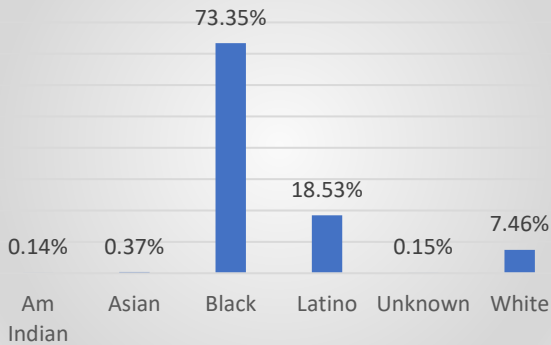

Jail Population - Behind the Walls

Behind the Walls: Detainees that are physically housed under the Sheriff's custody 24 hours a day/7 days a week. This includes all populations listed on this chart - Divisional populations male & female, Outside Counties, Hospital, PRC, Women's Residential, & VRIC. Detainees in court-ordered treatment programs (PRC, Women's Residential, VRIC) are housed at CCDOC 24 hours a day/7 days week.

Sheriff's Daily Report

8/21/2021

CCSO Population Demographics

In Confinement

Community Corrections

Gender Distribution

Gender Distribution

Race Distribution

Race Distribution

Age Distribution

Age Distribution