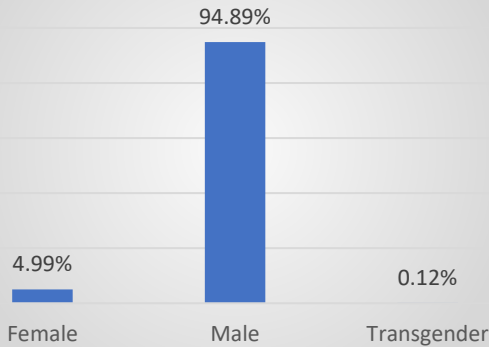

Jail Population - Behind the Walls

Behind the Walls: Detainees that are physically housed under the Sheriff's custody 24 hours a day/7 days a week. This includes all populations listed on this chart - Divisional populations male & female, Outside Counties, Hospital, PRC, Women's Residential, & VRIC. Detainees in court-ordered treatment programs (PRC, Women's Residential, VRIC) are housed at CCDOC 24 hours a day/7 days week.

Sheriff's Daily Report

8/21/2021

CCSO Population Demographics

In Confinement

Community Corrections

Gender Distribution

Gender Distribution

Race Distribution

Race Distribution

Age Distribution

Age Distribution