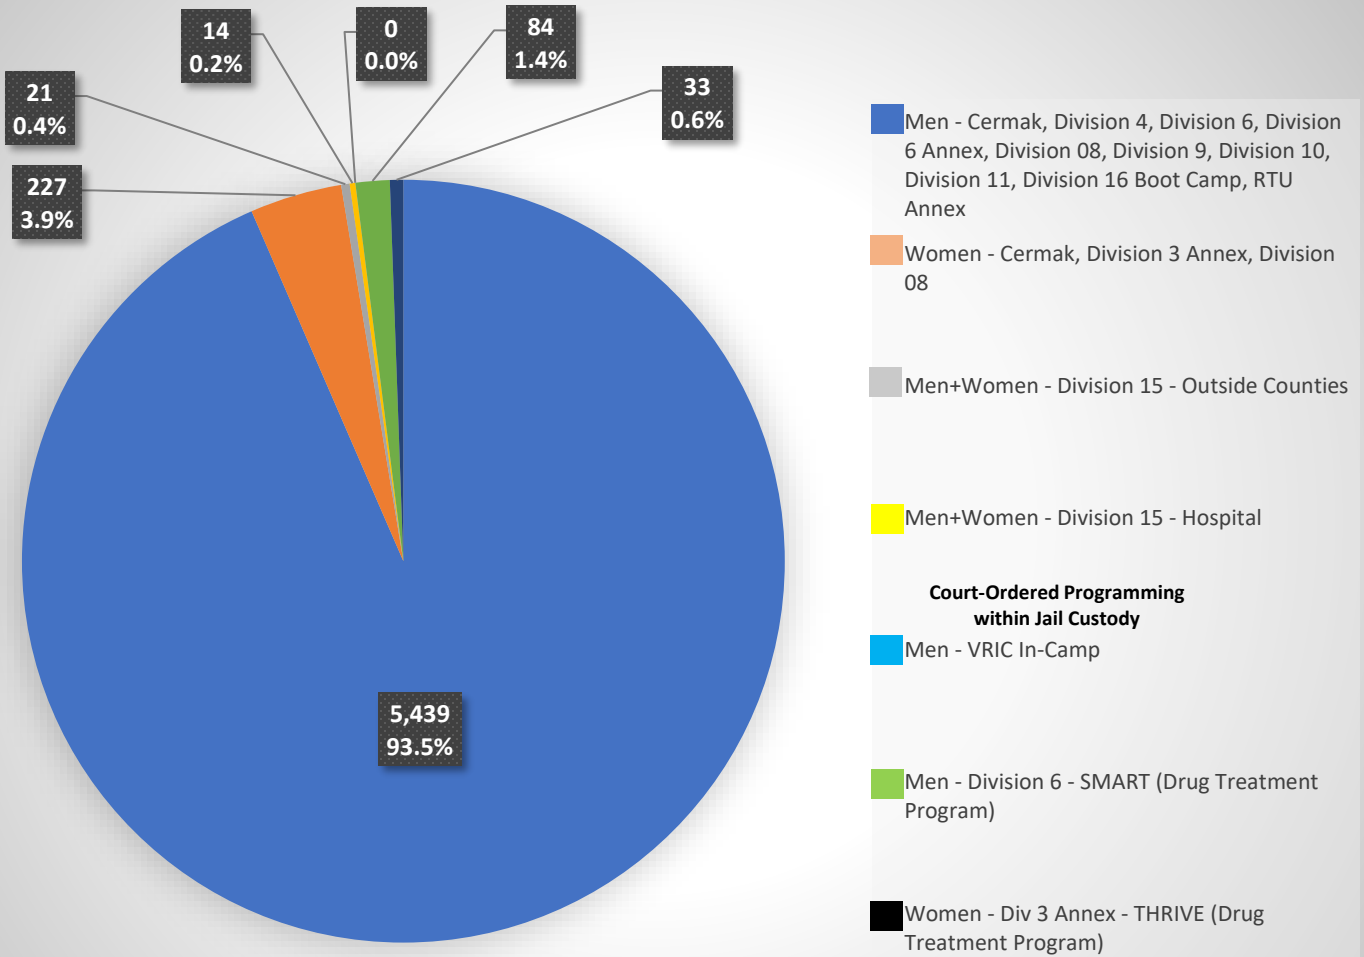

Sheriff's Daily Report

8/21/2021

| Under the Custody of the Sheriff | |
|----------------------------------|--------------|
| Total Male and Female | 9,079 |
| Jail Population | 5,818 |
| Community Corrections | 3,261 |

Jail Population - Behind the Walls

Behind the Walls: Detainees that are physically housed under the Sheriff's custody 24 hours a day/7 days a week. This includes all populations listed on this chart - Divisional populations male & female, Outside Counties, Hospital, PRC, Women's Residential, & VRIC. Detainees in court-ordered treatment programs (PRC, Women's Residential, VRIC) are housed at CCDOC 24 hours a day/7 days week.

Race Distribution

Age Distribution

Age Distribution