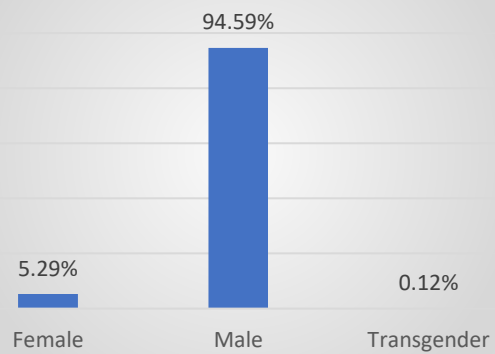

Sheriff's Daily Report

8/19/2021

Under the Custody of the Sheriff	
Total Male and Female	9,145
Jail Population	5,860
Community Corrections	3,285

Jail Population - Behind the Walls

Behind the Walls: Detainees that are physically housed under the Sheriff's custody 24 hours a day/7 days a week. This includes all populations listed on this chart - Divisional populations male & female, Outside Counties, Hospital, PRC, Women's Residential, & VRIC. Detainees in court-ordered treatment programs (PRC, Women's Residential, VRIC) are housed at CCDOC 24 hours a day/7 days week.

Sheriff's Daily Report

8/19/2021

CCSO Population Demographics

In Confinement

Gender Distribution

Race Distribution

Age Distribution

Community Corrections

Gender Distribution

Race Distribution

Age Distribution