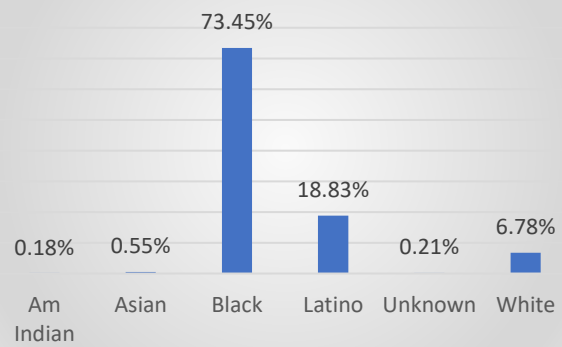

Sheriff's Daily Report

8/19/2021

Under the Custody of the Sheriff	
Total Male and Female	9,145
Jail Population	5,860
Community Corrections	3,285

Jail Population - Behind the Walls

Behind the Walls: Detainees that are physically housed under the Sheriff's custody 24 hours a day/7 days a week. This includes all populations listed on this chart - Divisional populations male & female, Outside Counties, Hospital, PRC, Women's Residential, & VRIC. Detainees in court-ordered treatment programs (PRC, Women's Residential, VRIC) are housed at CCDOC 24 hours a day/7 days week.

Sheriff's Daily Report

8/19/2021

CCSO Population Demographics

In Confinement

Gender Distribution

Race Distribution

Age Distribution

Community Corrections

Gender Distribution

Race Distribution

Age Distribution