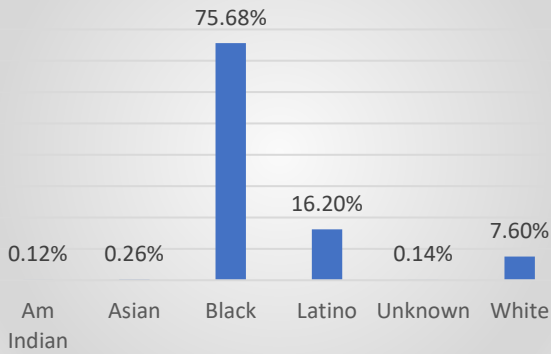

Sheriff's Daily Report

8/19/2021

Under the Custody of the Sheriff	
Total Male and Female	9,145
Jail Population	5,860
Community Corrections	3,285

Jail Population - Behind the Walls

Behind the Walls: Detainees that are physically housed under the Sheriff's custody 24 hours a day/7 days a week. This includes all populations listed on this chart - Divisional populations male & female, Outside Counties, Hospital, PRC, Women's Residential, & VRIC. Detainees in court-ordered treatment programs (PRC, Women's Residential, VRIC) are housed at CCDOC 24 hours a day/7 days week.

Sheriff's Daily Report

8/19/2021

CCSO Population Demographics

In Confinement

Gender Distribution

Race Distribution

Age Distribution

Community Corrections

Gender Distribution

Race Distribution

Age Distribution