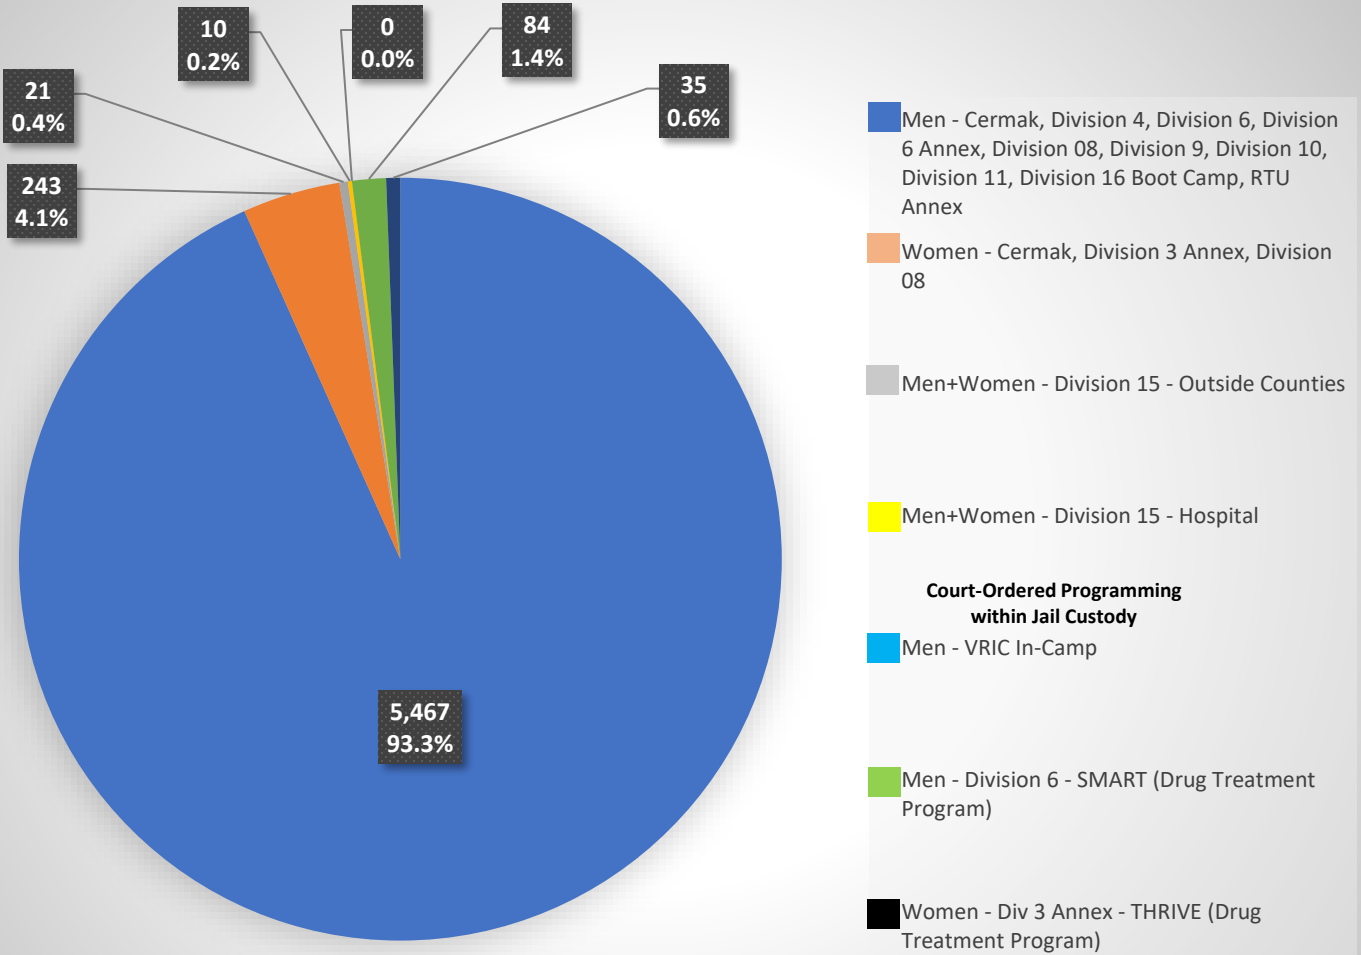

Sheriff's Daily Report

8/19/2021

Under the Custody of the Sheriff	
Total Male and Female	9,145
Jail Population	5,860
Community Corrections	3,285

Jail Population - Behind the Walls

Behind the Walls: Detainees that are physically housed under the Sheriff's custody 24 hours a day/7 days a week. This includes all populations listed on this chart - Divisional populations male & female, Outside Counties, Hospital, PRC, Women's Residential, & VRIC. Detainees in court-ordered treatment programs (PRC, Women's Residential, VRIC) are housed at CCDOC 24 hours a day/7 days week.

Sheriff's Daily Report

8/19/2021

CCSO Population Demographics

In Confinement

Gender Distribution

Race Distribution

Age Distribution

Community Corrections

Gender Distribution

Race Distribution

Age Distribution