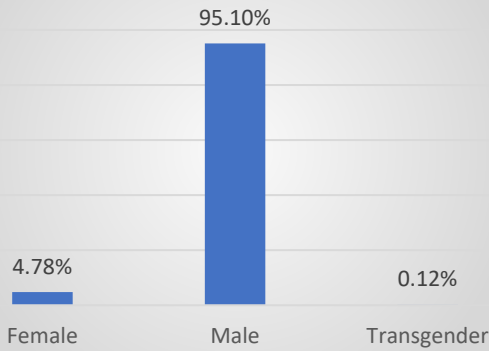

Sheriff's Daily Report

8/19/2021

CCSO Population Demographics

In Confinement

Gender Distribution