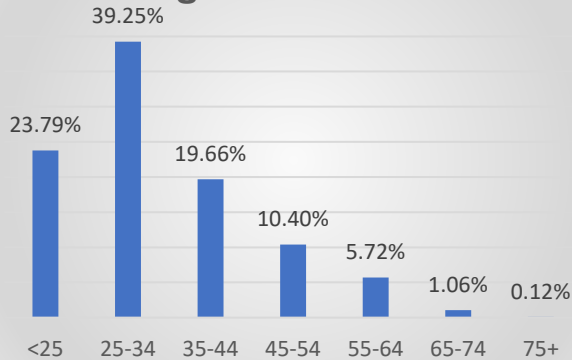

Sheriff's Daily Report

8/19/2021

Under the Custody of the Sheriff	
Total Male and Female	9,145
Jail Population	5,860
Community Corrections	3,285

Jail Population - Behind the Walls

Behind the Walls: Detainees that are physically housed under the Sheriff's custody 24 hours a day/7 days a week. This includes all populations listed on this chart - Divisional populations male & female, Outside Counties, Hospital, PRC, Women's Residential, & VRIC. Detainees in court-ordered treatment programs (PRC, Women's Residential, VRIC) are housed at CCDOC 24 hours a day/7 days week.

Sheriff's Daily Report

8/19/2021

CCSO Population Demographics

In Confinement

Gender Distribution

Race Distribution

Age Distribution

Community Corrections

Gender Distribution

Race Distribution

Age Distribution