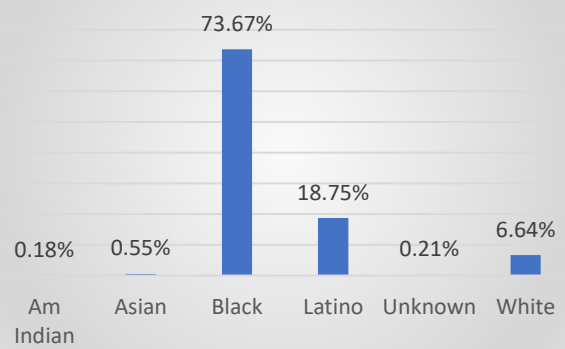

Jail Population - Behind the Walls

Behind the Walls: Detainees that are physically housed under the Sheriff's custody 24 hours a day/7 days a week. This includes all populations listed on this chart - Divisional populations male & female, Outside Counties, Hospital, PRC, Women's Residential, & VRIC. Detainees in court-ordered treatment programs (PRC, Women's Residential, VRIC) are housed at CCDOC 24 hours a day/7 days week.

Sheriff's Daily Report

8/18/2021

CCSO Population Demographics

In Confinement

Community Corrections

Gender Distribution

Gender Distribution

Race Distribution

Race Distribution

Age Distribution

Age Distribution