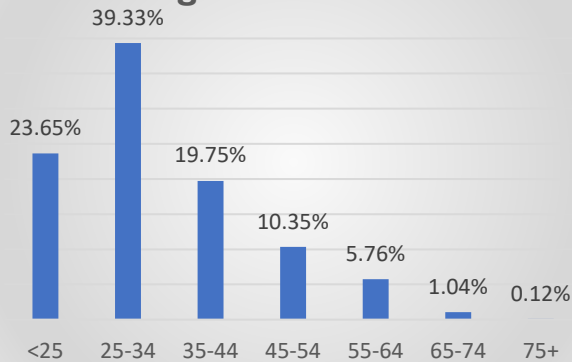

Jail Population - Behind the Walls

Behind the Walls: Detainees that are physically housed under the Sheriff's custody 24 hours a day/7 days a week. This includes all populations listed on this chart - Divisional populations male & female, Outside Counties, Hospital, PRC, Women's Residential, & VRIC. Detainees in court-ordered treatment programs (PRC, Women's Residential, VRIC) are housed at CCDOC 24 hours a day/7 days week.

Sheriff's Daily Report

8/18/2021

CCSO Population Demographics

In Confinement

Community Corrections

Gender Distribution

Gender Distribution

Race Distribution

Race Distribution

Age Distribution

Age Distribution