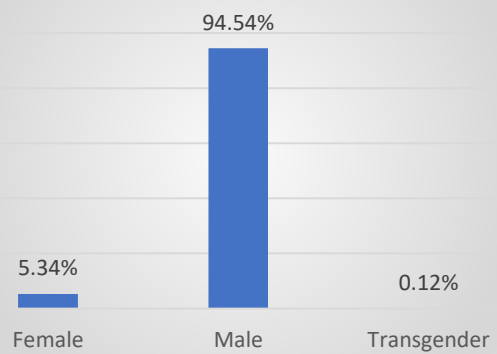

Jail Population - Behind the Walls

Behind the Walls: Detainees that are physically housed under the Sheriff's custody 24 hours a day/7 days a week. This includes all populations listed on this chart - Divisional populations male & female, Outside Counties, Hospital, PRC, Women's Residential, & VRIC. Detainees in court-ordered treatment programs (PRC, Women's Residential, VRIC) are housed at CCDOC 24 hours a day/7 days week.

Sheriff's Daily Report

8/18/2021

CCSO Population Demographics

In Confinement

Community Corrections

Gender Distribution

Gender Distribution

Race Distribution

Race Distribution

Age Distribution

Age Distribution