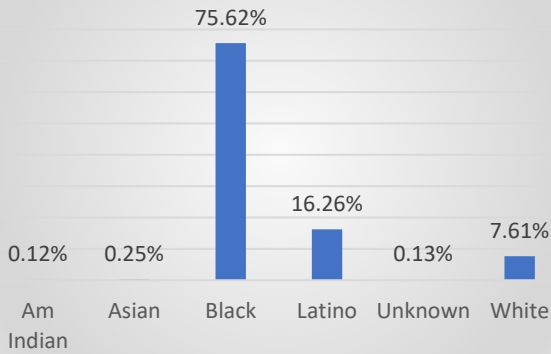

Jail Population - Behind the Walls

Behind the Walls: Detainees that are physically housed under the Sheriff's custody 24 hours a day/7 days a week. This includes all populations listed on this chart - Divisional populations male & female, Outside Counties, Hospital, PRC, Women's Residential, & VRIC. Detainees in court-ordered treatment programs (PRC, Women's Residential, VRIC) are housed at CCDOC 24 hours a day/7 days week.

Sheriff's Daily Report

8/18/2021

CCSO Population Demographics

In Confinement

Community Corrections

Gender Distribution

Gender Distribution

Race Distribution

Race Distribution

Age Distribution

Age Distribution