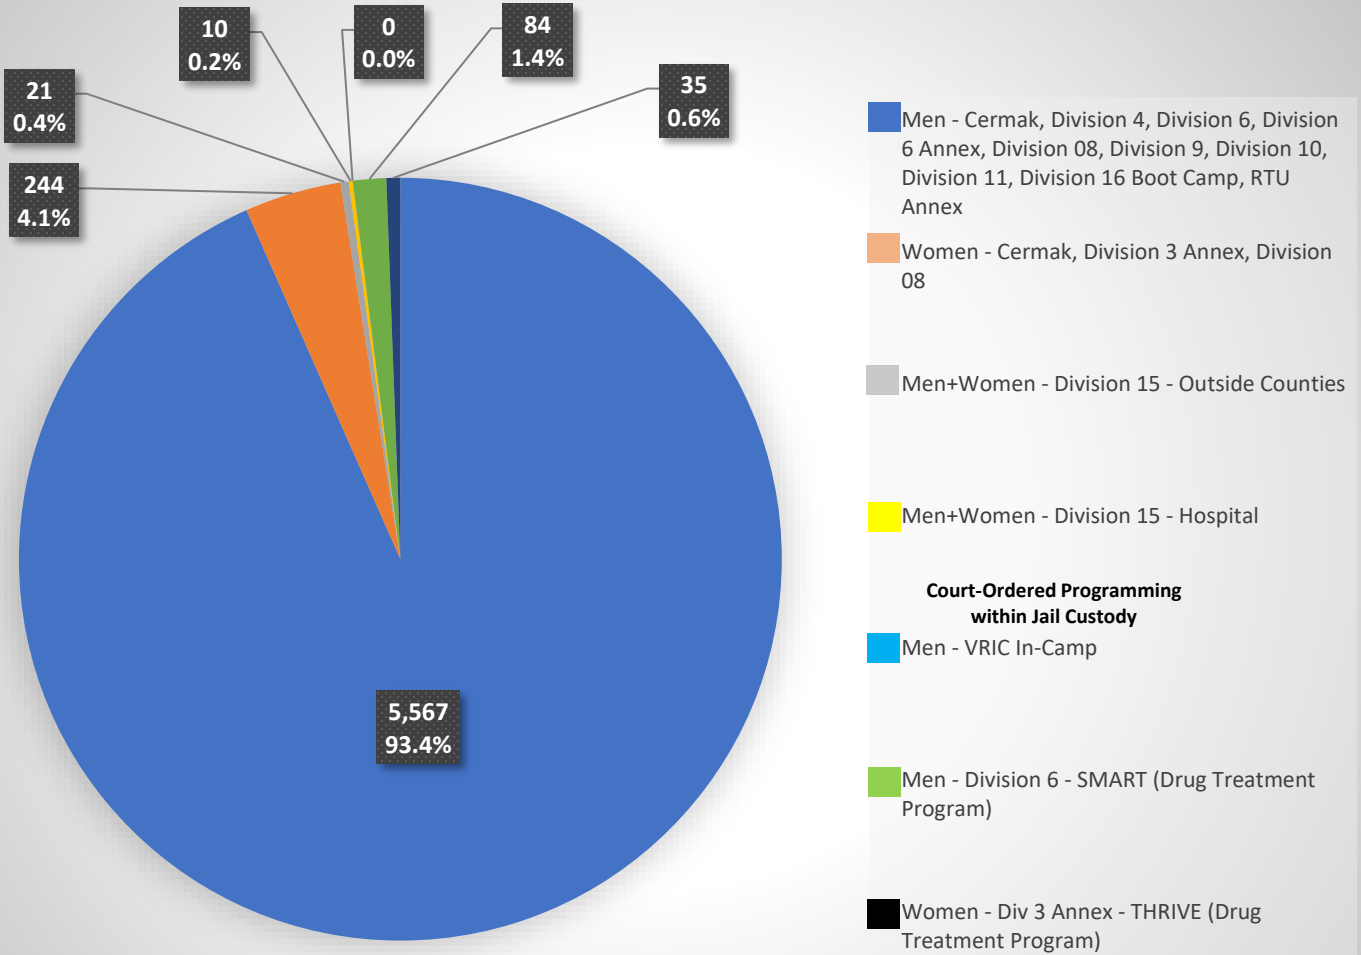

Sheriff's Daily Report

8/18/2021

| Under the Custody of the Sheriff | |
|----------------------------------|--------------|
| Total Male and Female | 9,258 |
| Jail Population | 5,961 |
| Community Corrections | 3,297 |

Jail Population - Behind the Walls

Behind the Walls: Detainees that are physically housed under the Sheriff's custody 24 hours a day/7 days a week. This includes all populations listed on this chart - Divisional populations male & female, Outside Counties, Hospital, PRC, Women's Residential, & VRIC. Detainees in court-ordered treatment programs (PRC, Women's Residential, VRIC) are housed at CCDOC 24 hours a day/7 days week.

Race Distribution

Age Distribution

Age Distribution