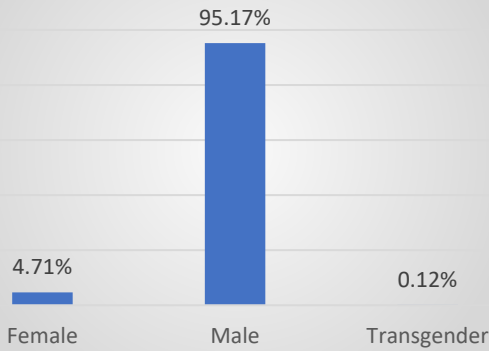

Jail Population - Behind the Walls

Behind the Walls: Detainees that are physically housed under the Sheriff's custody 24 hours a day/7 days a week. This includes all populations listed on this chart - Divisional populations male & female, Outside Counties, Hospital, PRC, Women's Residential, & VRIC. Detainees in court-ordered treatment programs (PRC, Women's Residential, VRIC) are housed at CCDOC 24 hours a day/7 days week.

Sheriff's Daily Report

8/18/2021

CCSO Population Demographics

In Confinement

Community Corrections

Gender Distribution

Gender Distribution

Race Distribution

Race Distribution

Age Distribution

Age Distribution