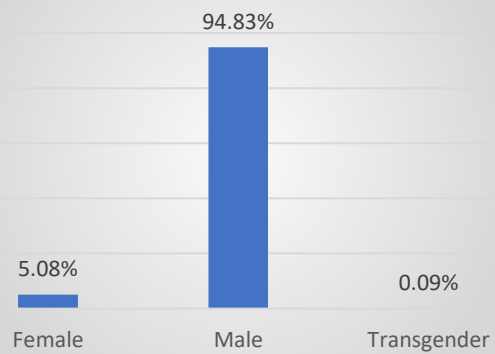

Sheriff's Daily Report

8/13/2021

Under the Custody of the Sheriff	
Total Male and Female	9,217
Jail Population	5,912
Community Corrections	3,305

Jail Population - Behind the Walls

Behind the Walls: Detainees that are physically housed under the Sheriff's custody 24 hours a day/7 days a week. This includes all populations listed on this chart - Divisional populations male & female, Outside Counties, Hospital, PRC, Women's Residential, & VRIC. Detainees in court-ordered treatment programs (PRC, Women's Residential, VRIC) are housed at CCDOC 24 hours a day/7 days week.

Sheriff's Daily Report

8/13/2021

CCSO Population Demographics

In Confinement

Gender Distribution

Race Distribution

Age Distribution

Community Corrections

Gender Distribution

Race Distribution

Age Distribution