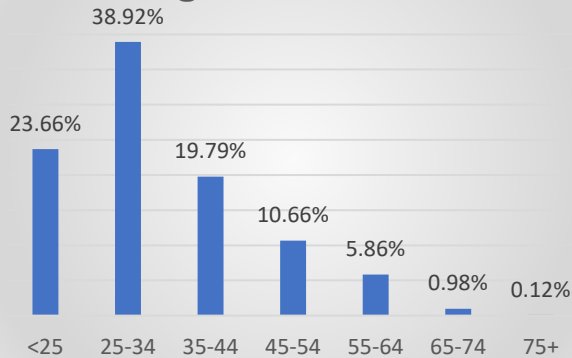

Sheriff's Daily Report

8/13/2021

Under the Custody of the Sheriff	
Total Male and Female	9,217
Jail Population	5,912
Community Corrections	3,305

Jail Population - Behind the Walls

Behind the Walls: Detainees that are physically housed under the Sheriff's custody 24 hours a day/7 days a week. This includes all populations listed on this chart - Divisional populations male & female, Outside Counties, Hospital, PRC, Women's Residential, & VRIC. Detainees in court-ordered treatment programs (PRC, Women's Residential, VRIC) are housed at CCDOC 24 hours a day/7 days week.

Sheriff's Daily Report

8/13/2021

CCSO Population Demographics

In Confinement

Gender Distribution

Race Distribution

Age Distribution

Community Corrections

Gender Distribution

Race Distribution

Age Distribution