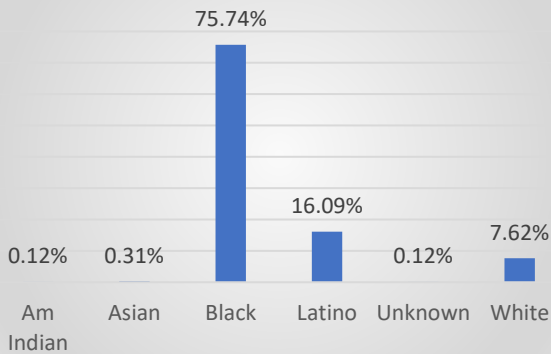

Sheriff's Daily Report

8/13/2021

Under the Custody of the Sheriff	
Total Male and Female	9,217
Jail Population	5,912
Community Corrections	3,305

Jail Population - Behind the Walls

Behind the Walls: Detainees that are physically housed under the Sheriff's custody 24 hours a day/7 days a week. This includes all populations listed on this chart - Divisional populations male & female, Outside Counties, Hospital, PRC, Women's Residential, & VRIC. Detainees in court-ordered treatment programs (PRC, Women's Residential, VRIC) are housed at CCDOC 24 hours a day/7 days week.

Sheriff's Daily Report

8/13/2021

CCSO Population Demographics

In Confinement

Gender Distribution

Race Distribution

Age Distribution

Community Corrections

Gender Distribution

Race Distribution

Age Distribution