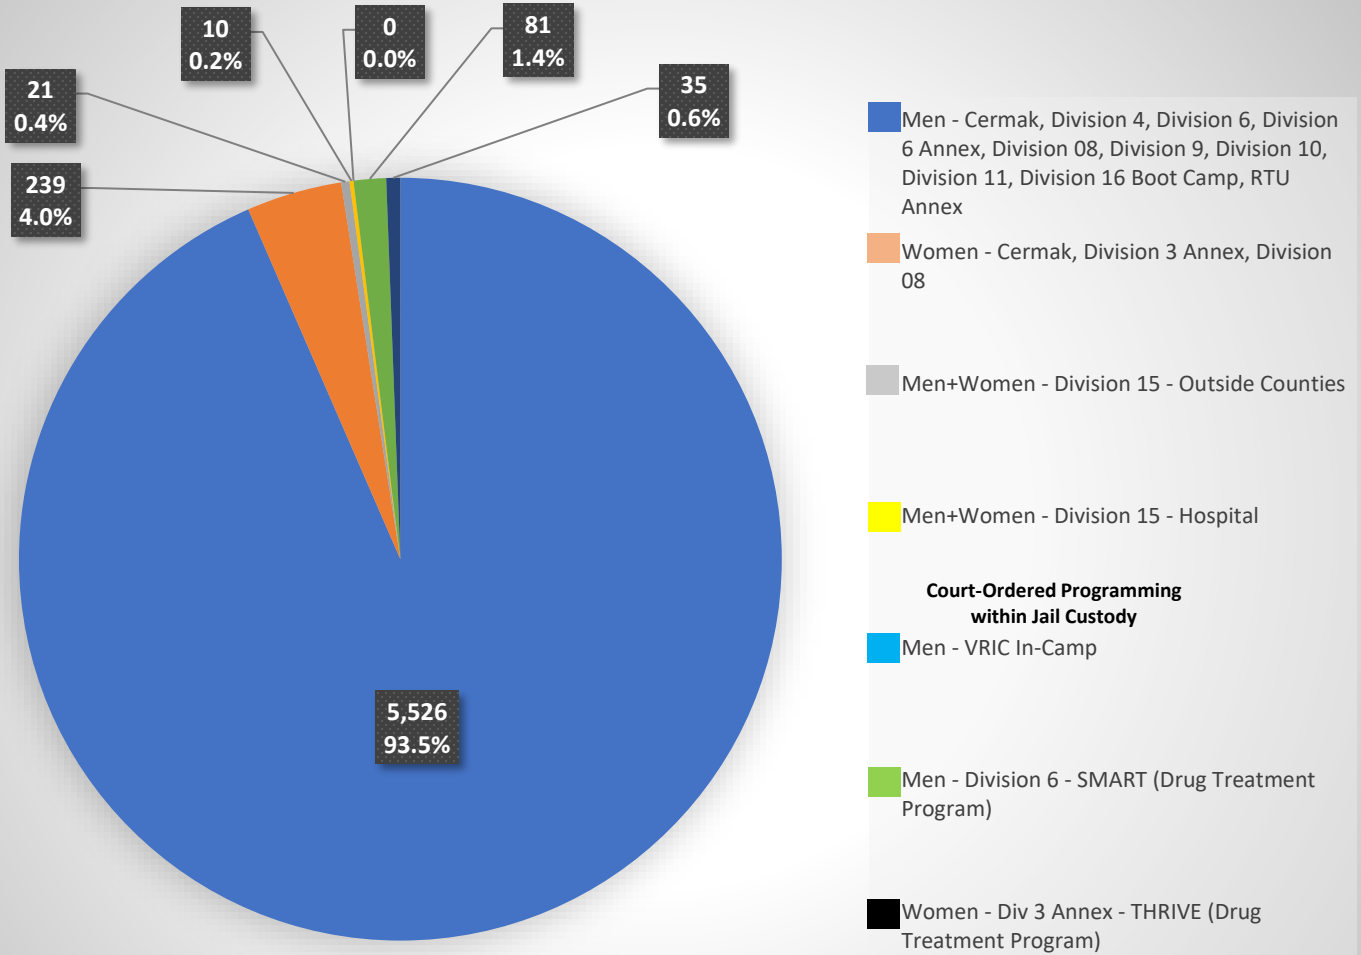

Sheriff's Daily Report

8/13/2021

Under the Custody of the Sheriff	
Total Male and Female	9,217
Jail Population	5,912
Community Corrections	3,305

Jail Population - Behind the Walls

Behind the Walls: Detainees that are physically housed under the Sheriff's custody 24 hours a day/7 days a week. This includes all populations listed on this chart - Divisional populations male & female, Outside Counties, Hospital, PRC, Women's Residential, & VRIC. Detainees in court-ordered treatment programs (PRC, Women's Residential, VRIC) are housed at CCDOC 24 hours a day/7 days week.

Sheriff's Daily Report

8/13/2021

CCSO Population Demographics

In Confinement

Gender Distribution

Race Distribution

Age Distribution

Community Corrections

Gender Distribution

Race Distribution

Age Distribution