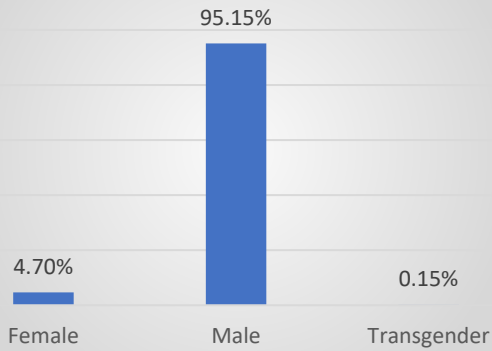

Sheriff's Daily Report

8/13/2021

CCSO Population Demographics

In Confinement

Gender Distribution