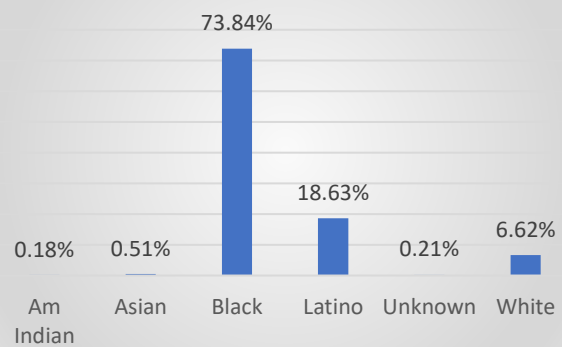

Sheriff's Daily Report

8/13/2021

Under the Custody of the Sheriff	
Total Male and Female	9,217
Jail Population	5,912
Community Corrections	3,305

Jail Population - Behind the Walls

Behind the Walls: Detainees that are physically housed under the Sheriff's custody 24 hours a day/7 days a week. This includes all populations listed on this chart - Divisional populations male & female, Outside Counties, Hospital, PRC, Women's Residential, & VRIC. Detainees in court-ordered treatment programs (PRC, Women's Residential, VRIC) are housed at CCDOC 24 hours a day/7 days week.

Sheriff's Daily Report

8/13/2021

CCSO Population Demographics

In Confinement

Gender Distribution

Race Distribution

Age Distribution

Community Corrections

Gender Distribution

Race Distribution

Age Distribution