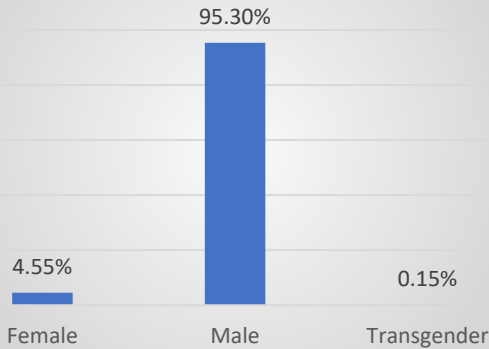

Sheriff's Daily Report

8/12/2021

CCSO Population Demographics

In Confinement

Gender Distribution