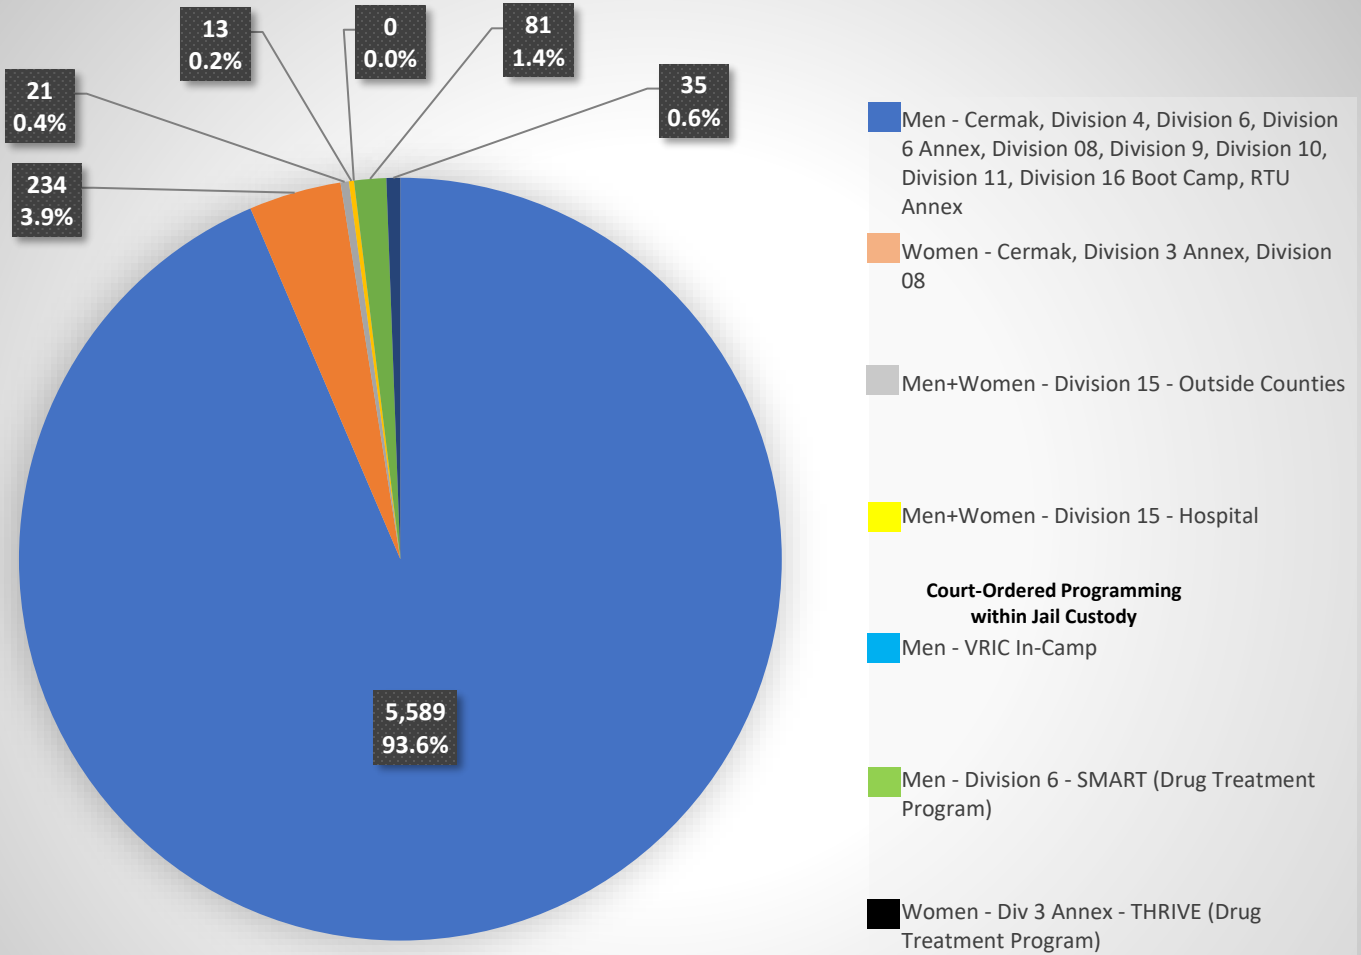

Sheriff's Daily Report

8/12/2021

Under the Custody of the Sheriff	
Total Male and Female	9,280
Jail Population	5,973
Community Corrections	3,307

Jail Population - Behind the Walls

Behind the Walls: Detainees that are physically housed under the Sheriff's custody 24 hours a day/7 days a week. This includes all populations listed on this chart - Divisional populations male & female, Outside Counties, Hospital, PRC, Women's Residential, & VRIC. Detainees in court-ordered treatment programs (PRC, Women's Residential, VRIC) are housed at CCDOC 24 hours a day/7 days week.

Sheriff's Daily Report

8/12/2021

CCSO Population Demographics

In Confinement

Gender Distribution

Race Distribution

Age Distribution

Community Corrections

Gender Distribution

Race Distribution

Age Distribution