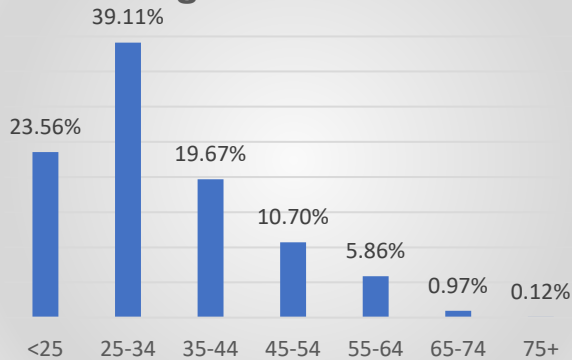

Sheriff's Daily Report

8/12/2021

Under the Custody of the Sheriff	
Total Male and Female	9,280
Jail Population	5,973
Community Corrections	3,307

Jail Population - Behind the Walls

Behind the Walls: Detainees that are physically housed under the Sheriff's custody 24 hours a day/7 days a week. This includes all populations listed on this chart - Divisional populations male & female, Outside Counties, Hospital, PRC, Women's Residential, & VRIC. Detainees in court-ordered treatment programs (PRC, Women's Residential, VRIC) are housed at CCDOC 24 hours a day/7 days week.

Sheriff's Daily Report

8/12/2021

CCSO Population Demographics

In Confinement

Gender Distribution

Race Distribution

Age Distribution

Community Corrections

Gender Distribution

Race Distribution

Age Distribution