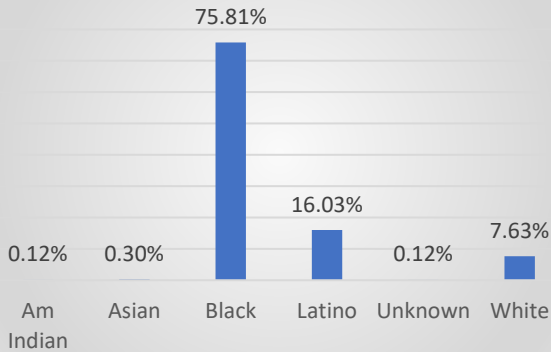

Sheriff's Daily Report

8/12/2021

Under the Custody of the Sheriff	
Total Male and Female	9,280
Jail Population	5,973
Community Corrections	3,307

Jail Population - Behind the Walls

Behind the Walls: Detainees that are physically housed under the Sheriff's custody 24 hours a day/7 days a week. This includes all populations listed on this chart - Divisional populations male & female, Outside Counties, Hospital, PRC, Women's Residential, & VRIC. Detainees in court-ordered treatment programs (PRC, Women's Residential, VRIC) are housed at CCDOC 24 hours a day/7 days week.

Sheriff's Daily Report

8/12/2021

CCSO Population Demographics

In Confinement

Gender Distribution

Race Distribution

Age Distribution

Community Corrections

Gender Distribution

Race Distribution

Age Distribution