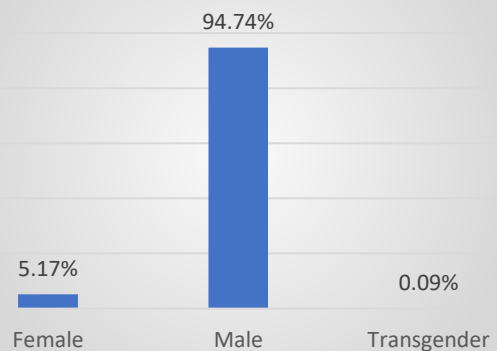

Sheriff's Daily Report

8/12/2021

Under the Custody of the Sheriff	
Total Male and Female	9,280
Jail Population	5,973
Community Corrections	3,307

Jail Population - Behind the Walls

Behind the Walls: Detainees that are physically housed under the Sheriff's custody 24 hours a day/7 days a week. This includes all populations listed on this chart - Divisional populations male & female, Outside Counties, Hospital, PRC, Women's Residential, & VRIC. Detainees in court-ordered treatment programs (PRC, Women's Residential, VRIC) are housed at CCDOC 24 hours a day/7 days week.

Sheriff's Daily Report

8/12/2021

CCSO Population Demographics

In Confinement

Gender Distribution

Race Distribution

Age Distribution

Community Corrections

Gender Distribution

Race Distribution

Age Distribution