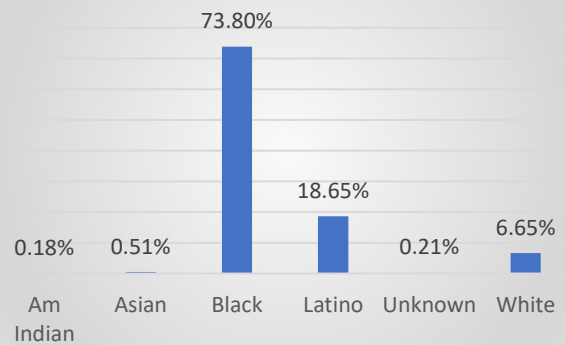

Sheriff's Daily Report

8/12/2021

Under the Custody of the Sheriff	
Total Male and Female	9,280
Jail Population	5,973
Community Corrections	3,307

Jail Population - Behind the Walls

Behind the Walls: Detainees that are physically housed under the Sheriff's custody 24 hours a day/7 days a week. This includes all populations listed on this chart - Divisional populations male & female, Outside Counties, Hospital, PRC, Women's Residential, & VRIC. Detainees in court-ordered treatment programs (PRC, Women's Residential, VRIC) are housed at CCDOC 24 hours a day/7 days week.

Sheriff's Daily Report

8/12/2021

CCSO Population Demographics

In Confinement

Gender Distribution

Race Distribution

Age Distribution

Community Corrections

Gender Distribution

Race Distribution

Age Distribution