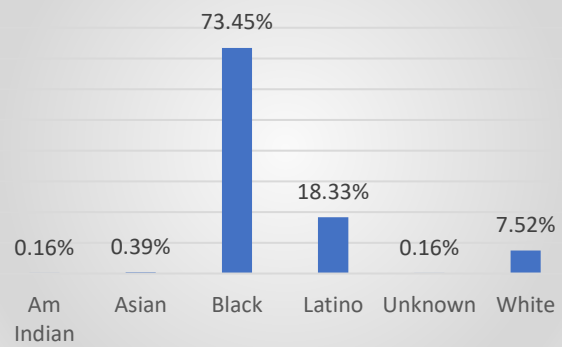

Sheriff's Daily Report

8/7/2021

Under the Custody of the Sheriff	
Total Male and Female	9,313
Jail Population	5,993
Community Corrections	3,320

Jail Population - Behind the Walls

Behind the Walls: Detainees that are physically housed under the Sheriff's custody 24 hours a day/7 days a week. This includes all populations listed on this chart - Divisional populations male & female, Outside Counties, Hospital, PRC, Women's Residential, & VRIC. Detainees in court-ordered treatment programs (PRC, Women's Residential, VRIC) are housed at CCDOC 24 hours a day/7 days week.

Sheriff's Daily Report

8/7/2021

CCSO Population Demographics

In Confinement

Gender Distribution

Race Distribution

Age Distribution

Community Corrections

Gender Distribution

Race Distribution

Age Distribution