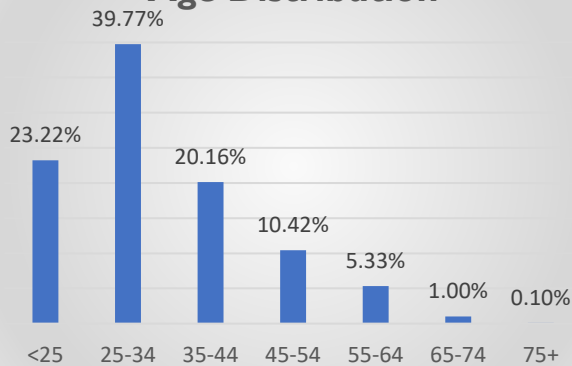

Sheriff's Daily Report

8/7/2021

Under the Custody of the Sheriff	
Total Male and Female	9,313
Jail Population	5,993
Community Corrections	3,320

Jail Population - Behind the Walls

Behind the Walls: Detainees that are physically housed under the Sheriff's custody 24 hours a day/7 days a week. This includes all populations listed on this chart - Divisional populations male & female, Outside Counties, Hospital, PRC, Women's Residential, & VRIC. Detainees in court-ordered treatment programs (PRC, Women's Residential, VRIC) are housed at CCDOC 24 hours a day/7 days week.

Sheriff's Daily Report

8/7/2021

CCSO Population Demographics

In Confinement

Gender Distribution

Race Distribution

Age Distribution

Community Corrections

Gender Distribution

Race Distribution

Age Distribution