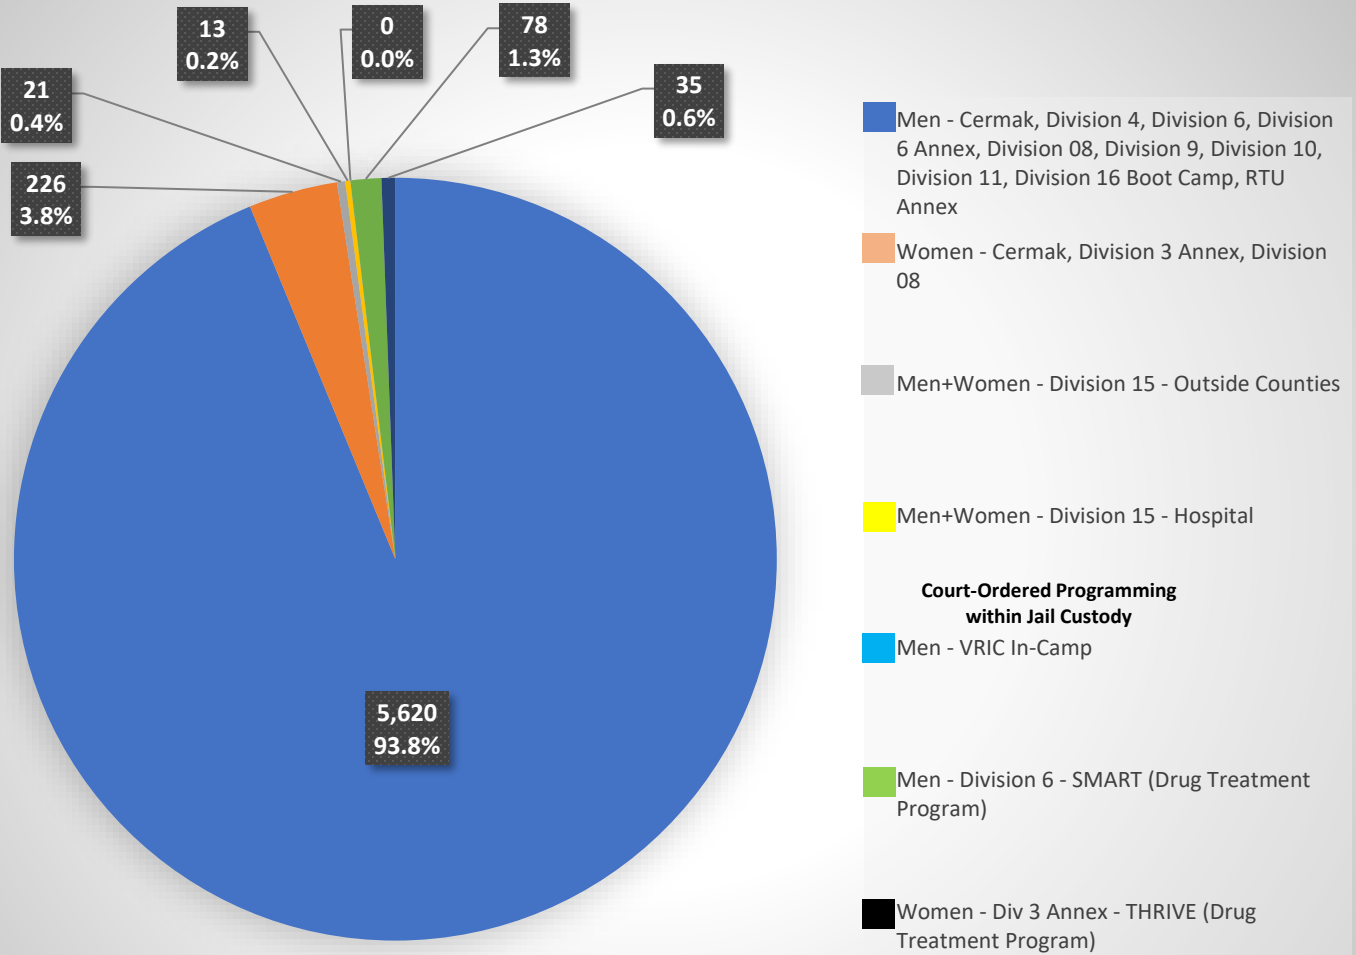

Sheriff's Daily Report

8/7/2021

Under the Custody of the Sheriff	
Total Male and Female	9,313
Jail Population	5,993
Community Corrections	3,320

Jail Population - Behind the Walls

Behind the Walls: Detainees that are physically housed under the Sheriff's custody 24 hours a day/7 days a week. This includes all populations listed on this chart - Divisional populations male & female, Outside Counties, Hospital, PRC, Women's Residential, & VRIC. Detainees in court-ordered treatment programs (PRC, Women's Residential, VRIC) are housed at CCDOC 24 hours a day/7 days week.

Sheriff's Daily Report

8/7/2021

CCSO Population Demographics

In Confinement

Gender Distribution

Race Distribution

Age Distribution

Community Corrections

Gender Distribution

Race Distribution

Age Distribution