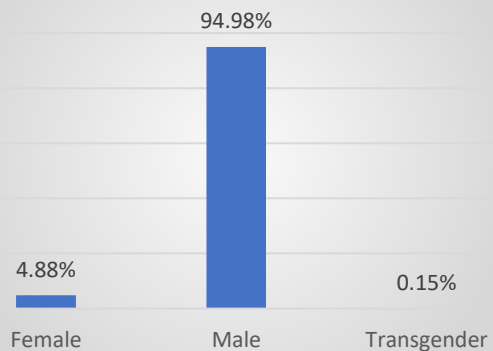

Sheriff's Daily Report

8/7/2021

Under the Custody of the Sheriff	
Total Male and Female	9,313
Jail Population	5,993
Community Corrections	3,320

Jail Population - Behind the Walls

Behind the Walls: Detainees that are physically housed under the Sheriff's custody 24 hours a day/7 days a week. This includes all populations listed on this chart - Divisional populations male & female, Outside Counties, Hospital, PRC, Women's Residential, & VRIC. Detainees in court-ordered treatment programs (PRC, Women's Residential, VRIC) are housed at CCDOC 24 hours a day/7 days week.

Sheriff's Daily Report

8/7/2021

CCSO Population Demographics

In Confinement

Gender Distribution

Race Distribution

Age Distribution

Community Corrections

Gender Distribution

Race Distribution

Age Distribution