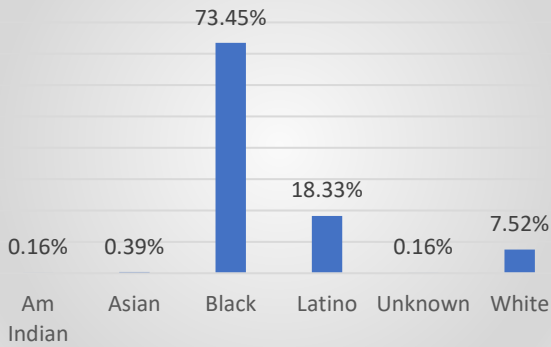

Sheriff's Daily Report

8/7/2021

Under the Custody of the Sheriff	
Total Male and Female	9,313
Jail Population	5,993
Community Corrections	3,320

Jail Population - Behind the Walls

Behind the Walls: Detainees that are physically housed under the Sheriff's custody 24 hours a day/7 days a week. This includes all populations listed on this chart - Divisional populations male & female, Outside Counties, Hospital, PRC, Women's Residential, & VRIC. Detainees in court-ordered treatment programs (PRC, Women's Residential, VRIC) are housed at CCDOC 24 hours a day/7 days week.

Sheriff's Daily Report

8/7/2021

CCSO Population Demographics

In Confinement

Gender Distribution

Race Distribution

Age Distribution

Community Corrections

Gender Distribution

Race Distribution

Age Distribution