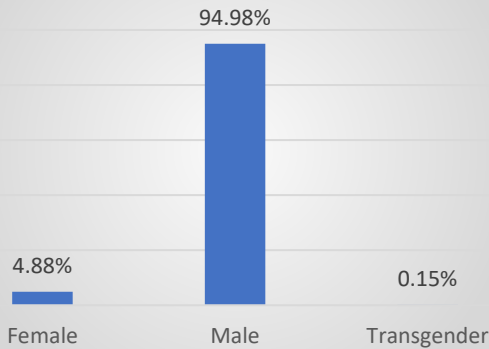

CCSO Population Demographics

In Confinement

Gender Distribution