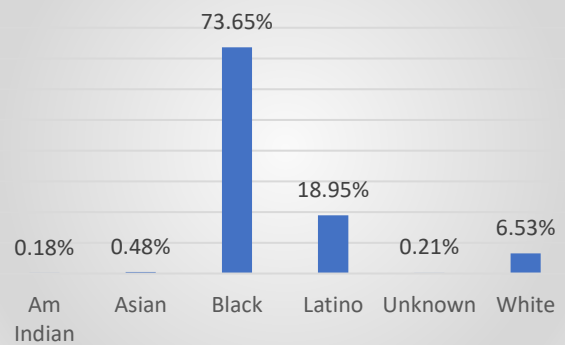

Sheriff's Daily Report

8/6/2021

Under the Custody of the Sheriff	
Total Male and Female	9,336
Jail Population	6,011
Community Corrections	3,325

Jail Population - Behind the Walls

Behind the Walls: Detainees that are physically housed under the Sheriff's custody 24 hours a day/7 days a week. This includes all populations listed on this chart - Divisional populations male & female, Outside Counties, Hospital, PRC, Women's Residential, & VRIC. Detainees in court-ordered treatment programs (PRC, Women's Residential, VRIC) are housed at CCDOC 24 hours a day/7 days week.

Sheriff's Daily Report

8/6/2021

CCSO Population Demographics

In Confinement

Gender Distribution

Race Distribution

Age Distribution

Community Corrections

Gender Distribution

Race Distribution

Age Distribution