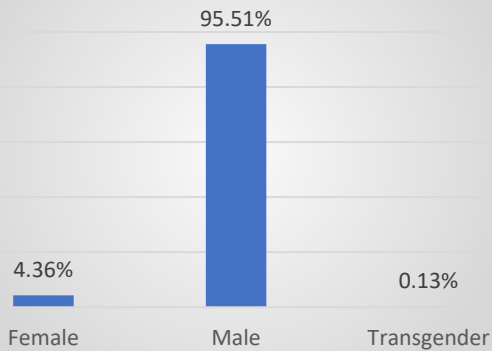

Sheriff's Daily Report

8/6/2021

CCSO Population Demographics

In Confinement

Gender Distribution