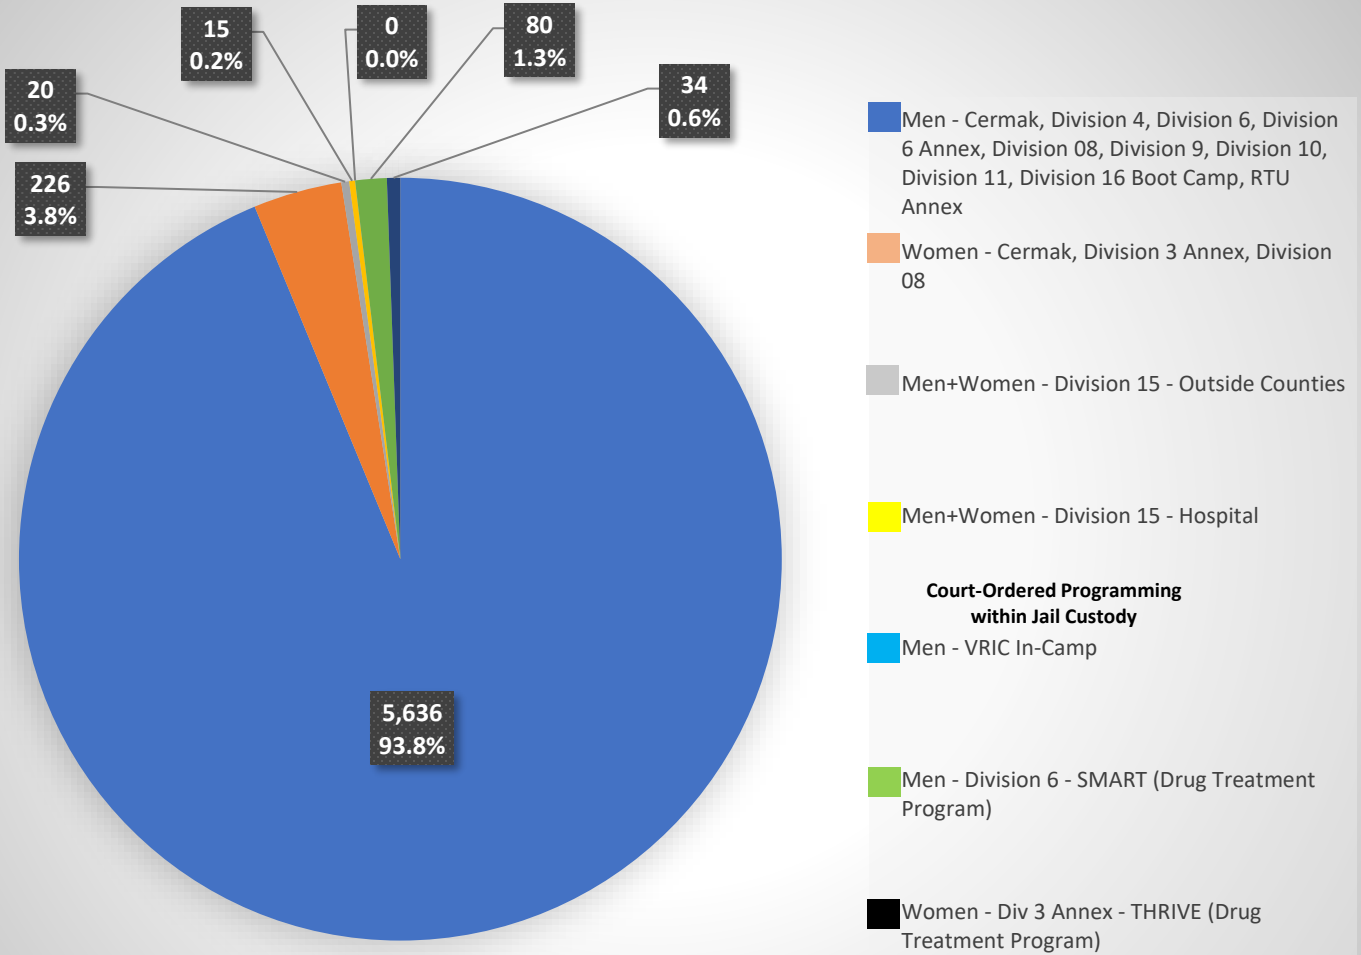

Sheriff's Daily Report

8/6/2021

Under the Custody of the Sheriff	
Total Male and Female	9,336
Jail Population	6,011
Community Corrections	3,325

Jail Population - Behind the Walls

Behind the Walls: Detainees that are physically housed under the Sheriff's custody 24 hours a day/7 days a week. This includes all populations listed on this chart - Divisional populations male & female, Outside Counties, Hospital, PRC, Women's Residential, & VRIC. Detainees in court-ordered treatment programs (PRC, Women's Residential, VRIC) are housed at CCDOC 24 hours a day/7 days week.

Sheriff's Daily Report

8/6/2021

CCSO Population Demographics

In Confinement

Gender Distribution

Race Distribution

Age Distribution

Community Corrections

Gender Distribution

Race Distribution

Age Distribution