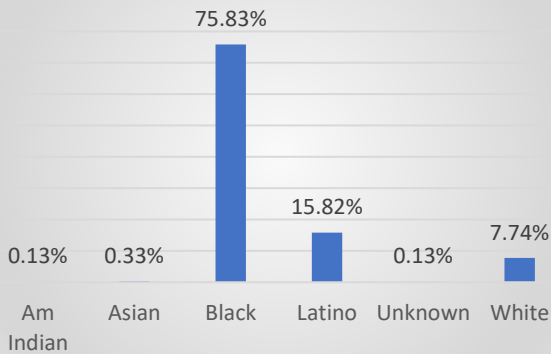

Sheriff's Daily Report

8/6/2021

Under the Custody of the Sheriff	
Total Male and Female	9,336
Jail Population	6,011
Community Corrections	3,325

Jail Population - Behind the Walls

Behind the Walls: Detainees that are physically housed under the Sheriff's custody 24 hours a day/7 days a week. This includes all populations listed on this chart - Divisional populations male & female, Outside Counties, Hospital, PRC, Women's Residential, & VRIC. Detainees in court-ordered treatment programs (PRC, Women's Residential, VRIC) are housed at CCDOC 24 hours a day/7 days week.

Sheriff's Daily Report

8/6/2021

CCSO Population Demographics

In Confinement

Gender Distribution

Race Distribution

Age Distribution

Community Corrections

Gender Distribution

Race Distribution

Age Distribution