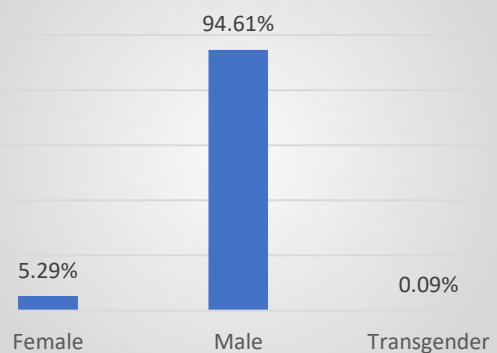

Sheriff's Daily Report

8/6/2021

Under the Custody of the Sheriff	
Total Male and Female	9,336
Jail Population	6,011
Community Corrections	3,325

Jail Population - Behind the Walls

Behind the Walls: Detainees that are physically housed under the Sheriff's custody 24 hours a day/7 days a week. This includes all populations listed on this chart - Divisional populations male & female, Outside Counties, Hospital, PRC, Women's Residential, & VRIC. Detainees in court-ordered treatment programs (PRC, Women's Residential, VRIC) are housed at CCDOC 24 hours a day/7 days week.

Sheriff's Daily Report

8/6/2021

CCSO Population Demographics

In Confinement

Gender Distribution

Race Distribution

Age Distribution

Community Corrections

Gender Distribution

Race Distribution

Age Distribution