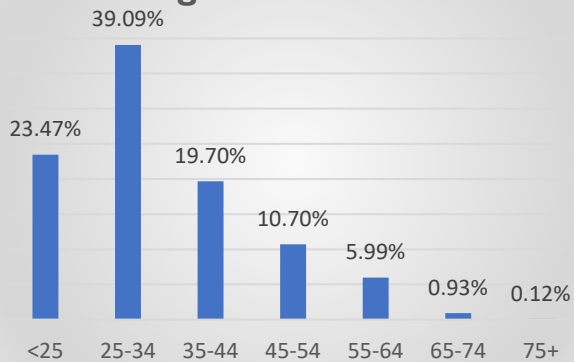

Sheriff's Daily Report

8/6/2021

Under the Custody of the Sheriff	
Total Male and Female	9,336
Jail Population	6,011
Community Corrections	3,325

Jail Population - Behind the Walls

Behind the Walls: Detainees that are physically housed under the Sheriff's custody 24 hours a day/7 days a week. This includes all populations listed on this chart - Divisional populations male & female, Outside Counties, Hospital, PRC, Women's Residential, & VRIC. Detainees in court-ordered treatment programs (PRC, Women's Residential, VRIC) are housed at CCDOC 24 hours a day/7 days week.

Sheriff's Daily Report

8/6/2021

CCSO Population Demographics

In Confinement

Gender Distribution

Race Distribution

Age Distribution

Community Corrections

Gender Distribution

Race Distribution

Age Distribution