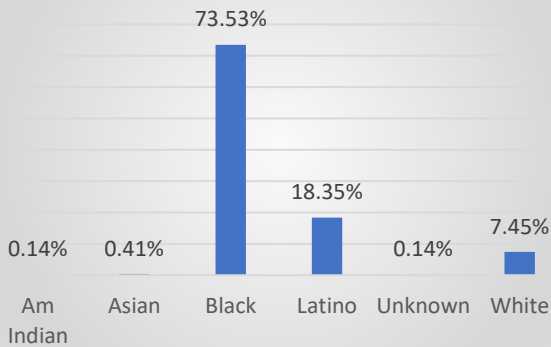

Sheriff's Daily Report

7/27/2021

Under the Custody of the Sheriff	
Total Male and Female	9,363
Jail Population	5,954
Community Corrections	3,409

Jail Population - Behind the Walls

Behind the Walls: Detainees that are physically housed under the Sheriff's custody 24 hours a day/7 days a week. This includes all populations listed on this chart - Divisional populations male & female, Outside Counties, Hospital, PRC, Women's Residential, & VRIC. Detainees in court-ordered treatment programs (PRC, Women's Residential, VRIC) are housed at CCDOC 24 hours a day/7 days week.

Sheriff's Daily Report

7/27/2021

CCSO Population Demographics

In Confinement

Gender Distribution

Race Distribution

Age Distribution

Community Corrections

Gender Distribution

Race Distribution

Age Distribution