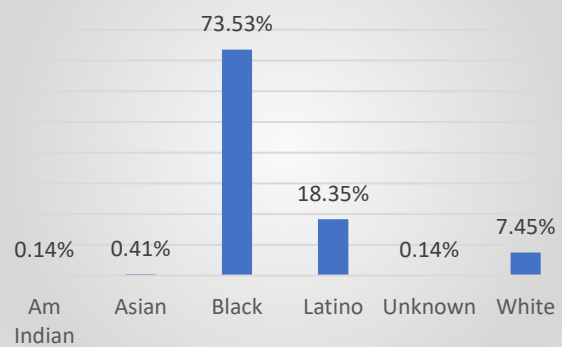

Sheriff's Daily Report

7/27/2021

Under the Custody of the Sheriff	
Total Male and Female	9,363
Jail Population	5,954
Community Corrections	3,409

Jail Population - Behind the Walls

Behind the Walls: Detainees that are physically housed under the Sheriff's custody 24 hours a day/7 days a week. This includes all populations listed on this chart - Divisional populations male & female, Outside Counties, Hospital, PRC, Women's Residential, & VRIC. Detainees in court-ordered treatment programs (PRC, Women's Residential, VRIC) are housed at CCDOC 24 hours a day/7 days week.

Sheriff's Daily Report

7/27/2021

CCSO Population Demographics

In Confinement

Gender Distribution

Race Distribution

Age Distribution

Community Corrections

Gender Distribution

Race Distribution

Age Distribution