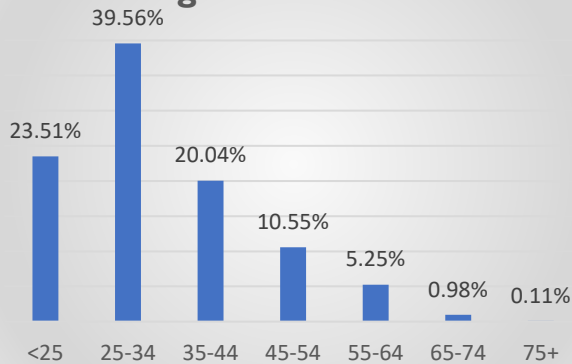

Sheriff's Daily Report

7/27/2021

Under the Custody of the Sheriff	
Total Male and Female	9,363
Jail Population	5,954
Community Corrections	3,409

Jail Population - Behind the Walls

Behind the Walls: Detainees that are physically housed under the Sheriff's custody 24 hours a day/7 days a week. This includes all populations listed on this chart - Divisional populations male & female, Outside Counties, Hospital, PRC, Women's Residential, & VRIC. Detainees in court-ordered treatment programs (PRC, Women's Residential, VRIC) are housed at CCDOC 24 hours a day/7 days week.

Sheriff's Daily Report

7/27/2021

CCSO Population Demographics

In Confinement

Gender Distribution

Race Distribution

Age Distribution

Community Corrections

Gender Distribution

Race Distribution

Age Distribution