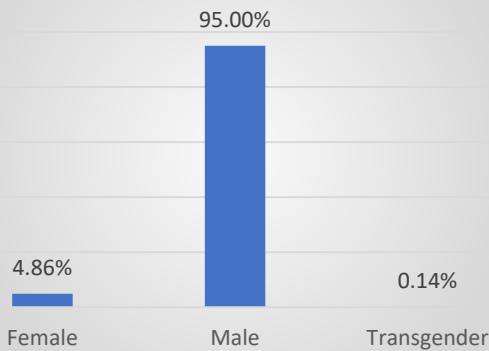

Sheriff's Daily Report

7/27/2021

CCSO Population Demographics

In Confinement

Gender Distribution