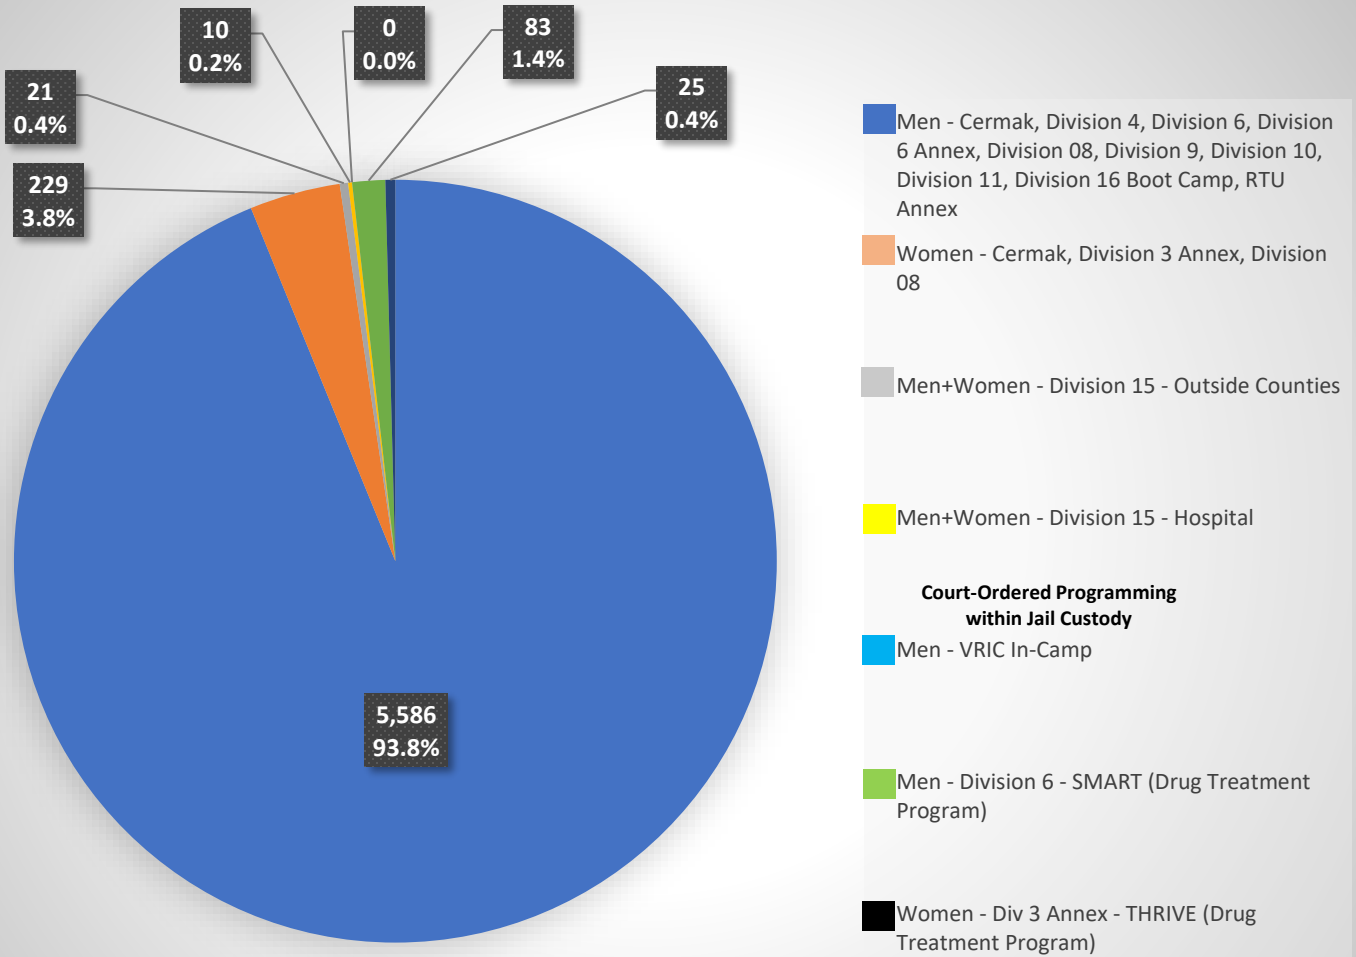

Sheriff's Daily Report

7/27/2021

Under the Custody of the Sheriff	
Total Male and Female	9,363
Jail Population	5,954
Community Corrections	3,409

Jail Population - Behind the Walls

Behind the Walls: Detainees that are physically housed under the Sheriff's custody 24 hours a day/7 days a week. This includes all populations listed on this chart - Divisional populations male & female, Outside Counties, Hospital, PRC, Women's Residential, & VRIC. Detainees in court-ordered treatment programs (PRC, Women's Residential, VRIC) are housed at CCDOC 24 hours a day/7 days week.

Sheriff's Daily Report

7/27/2021

CCSO Population Demographics

In Confinement

Gender Distribution

Race Distribution

Age Distribution

Community Corrections

Gender Distribution

Race Distribution

Age Distribution