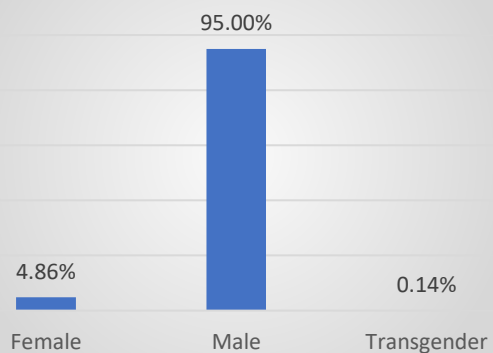

Sheriff's Daily Report

7/27/2021

Under the Custody of the Sheriff	
Total Male and Female	9,363
Jail Population	5,954
Community Corrections	3,409

Jail Population - Behind the Walls

Behind the Walls: Detainees that are physically housed under the Sheriff's custody 24 hours a day/7 days a week. This includes all populations listed on this chart - Divisional populations male & female, Outside Counties, Hospital, PRC, Women's Residential, & VRIC. Detainees in court-ordered treatment programs (PRC, Women's Residential, VRIC) are housed at CCDOC 24 hours a day/7 days week.

Sheriff's Daily Report

7/27/2021

CCSO Population Demographics

In Confinement

Gender Distribution

Race Distribution

Age Distribution

Community Corrections

Gender Distribution

Race Distribution

Age Distribution