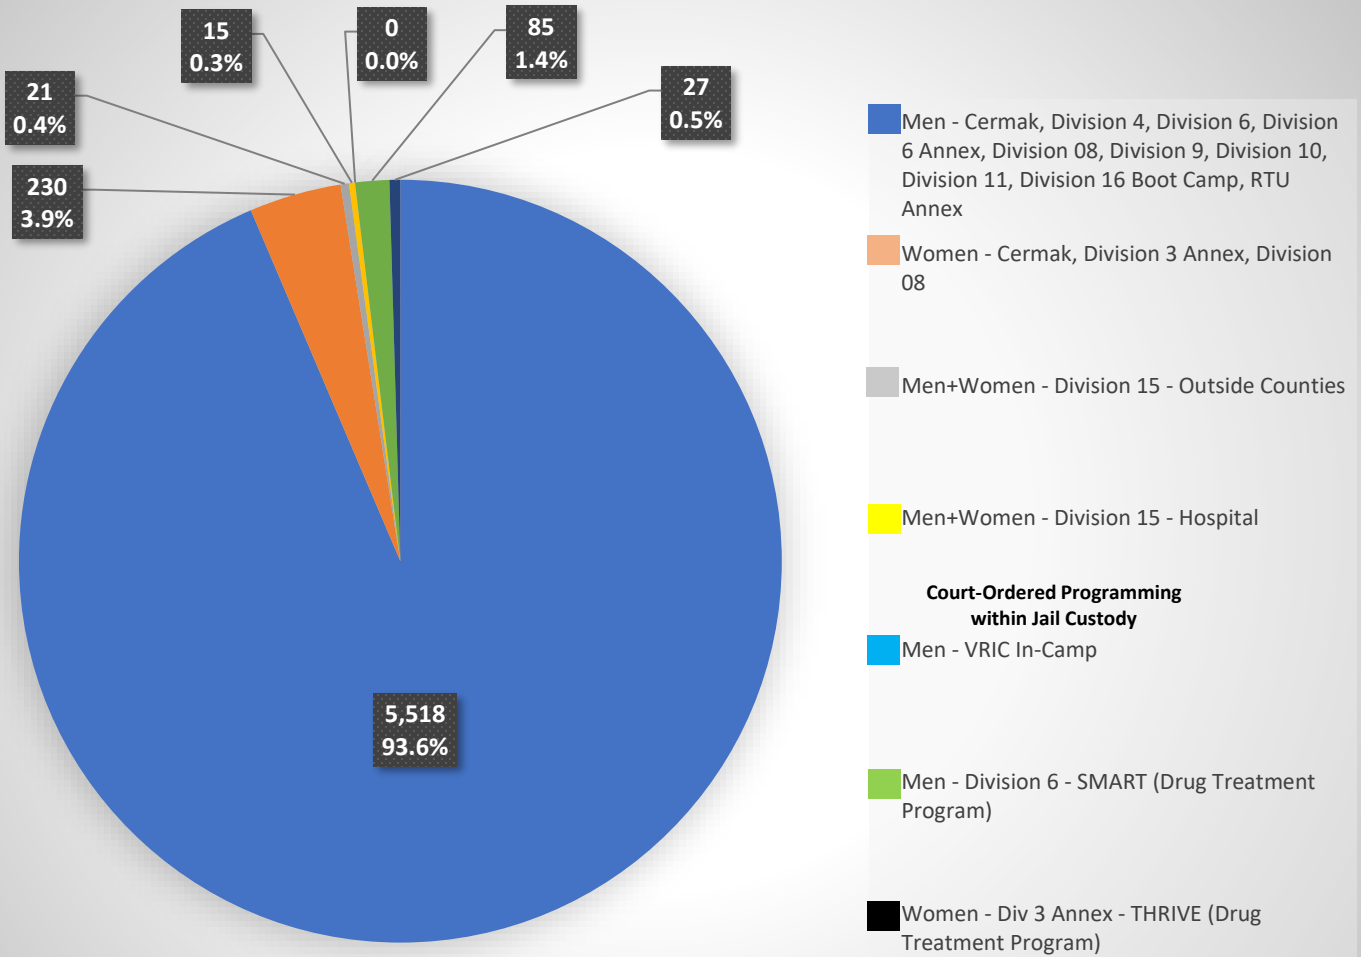

Sheriff's Daily Report

7/23/2021

Under the Custody of the Sheriff	
Total Male and Female	9,322
Jail Population	5,896
Community Corrections	3,426

Jail Population - Behind the Walls

Behind the Walls: Detainees that are physically housed under the Sheriff's custody 24 hours a day/7 days a week. This includes all populations listed on this chart - Divisional populations male & female, Outside Counties, Hospital, PRC, Women's Residential, & VRIC. Detainees in court-ordered treatment programs (PRC, Women's Residential, VRIC) are housed at CCDOC 24 hours a day/7 days week.

Sheriff's Daily Report

7/23/2021

CCSO Population Demographics

In Confinement

Community Corrections

Gender Distribution

Gender Distribution

Race Distribution

Race Distribution

Age Distribution

Age Distribution