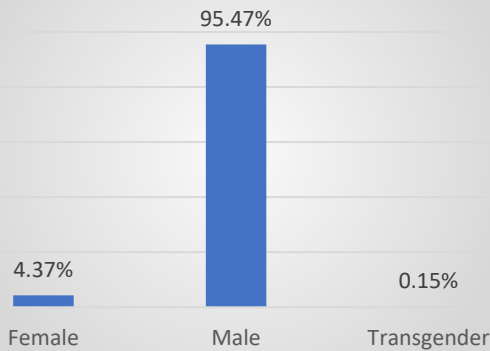

Sheriff's Daily Report

7/23/2021

Under the Custody of the Sheriff	
Total Male and Female	9,322
Jail Population	5,896
Community Corrections	3,426

Jail Population - Behind the Walls

Behind the Walls: Detainees that are physically housed under the Sheriff's custody 24 hours a day/7 days a week. This includes all populations listed on this chart - Divisional populations male & female, Outside Counties, Hospital, PRC, Women's Residential, & VRIC. Detainees in court-ordered treatment programs (PRC, Women's Residential, VRIC) are housed at CCDOC 24 hours a day/7 days week.

Sheriff's Daily Report

7/23/2021

CCSO Population Demographics

In Confinement

Community Corrections

Gender Distribution

Gender Distribution

Race Distribution

Race Distribution

Age Distribution

Age Distribution