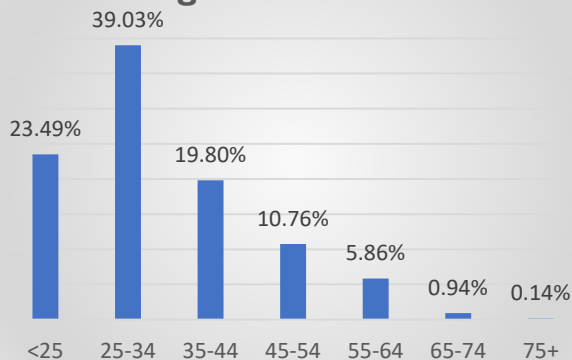

Sheriff's Daily Report

7/23/2021

Under the Custody of the Sheriff	
Total Male and Female	9,322
Jail Population	5,896
Community Corrections	3,426

Jail Population - Behind the Walls

Behind the Walls: Detainees that are physically housed under the Sheriff's custody 24 hours a day/7 days a week. This includes all populations listed on this chart - Divisional populations male & female, Outside Counties, Hospital, PRC, Women's Residential, & VRIC. Detainees in court-ordered treatment programs (PRC, Women's Residential, VRIC) are housed at CCDOC 24 hours a day/7 days week.

Sheriff's Daily Report

7/23/2021

CCSO Population Demographics

In Confinement

Community Corrections

Gender Distribution

Gender Distribution

Race Distribution

Race Distribution

Age Distribution

Age Distribution