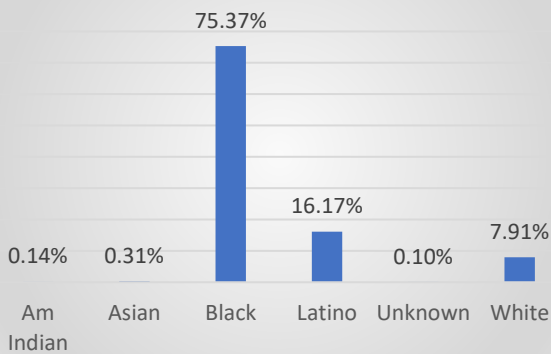

Sheriff's Daily Report

7/23/2021

Under the Custody of the Sheriff	
Total Male and Female	9,322
Jail Population	5,896
Community Corrections	3,426

Jail Population - Behind the Walls

Behind the Walls: Detainees that are physically housed under the Sheriff's custody 24 hours a day/7 days a week. This includes all populations listed on this chart - Divisional populations male & female, Outside Counties, Hospital, PRC, Women's Residential, & VRIC. Detainees in court-ordered treatment programs (PRC, Women's Residential, VRIC) are housed at CCDOC 24 hours a day/7 days week.

Sheriff's Daily Report

7/23/2021

CCSO Population Demographics

In Confinement

Community Corrections

Gender Distribution

Gender Distribution

Race Distribution

Race Distribution

Age Distribution

Age Distribution