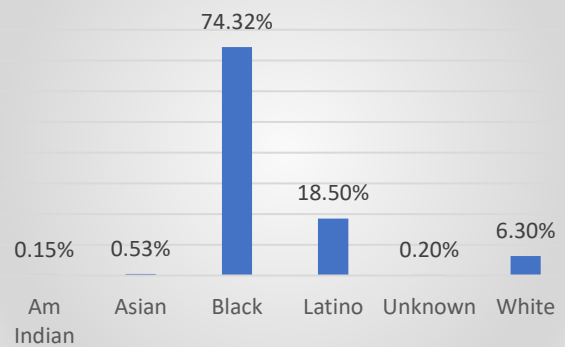

Sheriff's Daily Report

7/23/2021

Under the Custody of the Sheriff	
Total Male and Female	9,322
Jail Population	5,896
Community Corrections	3,426

Jail Population - Behind the Walls

Behind the Walls: Detainees that are physically housed under the Sheriff's custody 24 hours a day/7 days a week. This includes all populations listed on this chart - Divisional populations male & female, Outside Counties, Hospital, PRC, Women's Residential, & VRIC. Detainees in court-ordered treatment programs (PRC, Women's Residential, VRIC) are housed at CCDOC 24 hours a day/7 days week.

Sheriff's Daily Report

7/23/2021

CCSO Population Demographics

In Confinement

Community Corrections

Gender Distribution

Gender Distribution

Race Distribution

Race Distribution

Age Distribution

Age Distribution