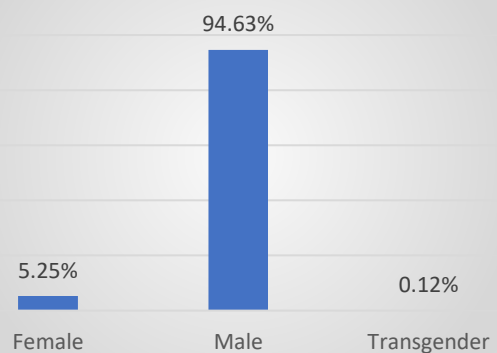

Sheriff's Daily Report

7/23/2021

Under the Custody of the Sheriff	
Total Male and Female	9,322
Jail Population	5,896
Community Corrections	3,426

Jail Population - Behind the Walls

Behind the Walls: Detainees that are physically housed under the Sheriff's custody 24 hours a day/7 days a week. This includes all populations listed on this chart - Divisional populations male & female, Outside Counties, Hospital, PRC, Women's Residential, & VRIC. Detainees in court-ordered treatment programs (PRC, Women's Residential, VRIC) are housed at CCDOC 24 hours a day/7 days week.

Sheriff's Daily Report

7/23/2021

CCSO Population Demographics

In Confinement

Community Corrections

Gender Distribution

Gender Distribution

Race Distribution

Race Distribution

Age Distribution

Age Distribution