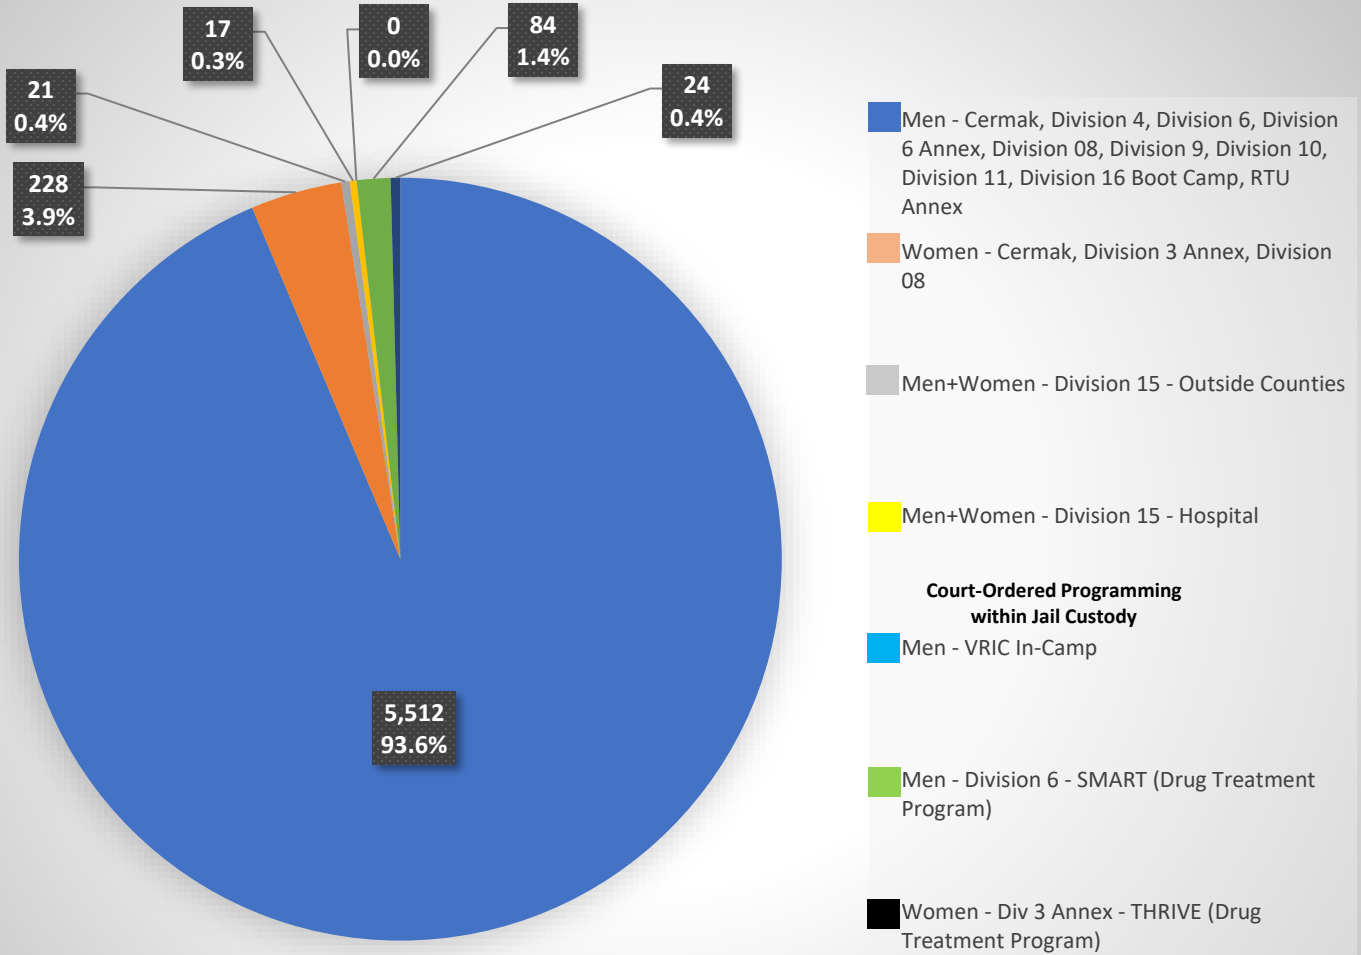

Sheriff's Daily Report

7/21/2021

Under the Custody of the Sheriff	
Total Male and Female	9,336
Jail Population	5,886
Community Corrections	3,450

Jail Population - Behind the Walls

Behind the Walls: Detainees that are physically housed under the Sheriff's custody 24 hours a day/7 days a week. This includes all populations listed on this chart - Divisional populations male & female, Outside Counties, Hospital, PRC, Women's Residential, & VRIC. Detainees in court-ordered treatment programs (PRC, Women's Residential, VRIC) are housed at CCDOC 24 hours a day/7 days week.

Sheriff's Daily Report

7/21/2021

CCSO Population Demographics

In Confinement

Community Corrections

Gender Distribution

Gender Distribution

Race Distribution

Race Distribution

Age Distribution

Age Distribution