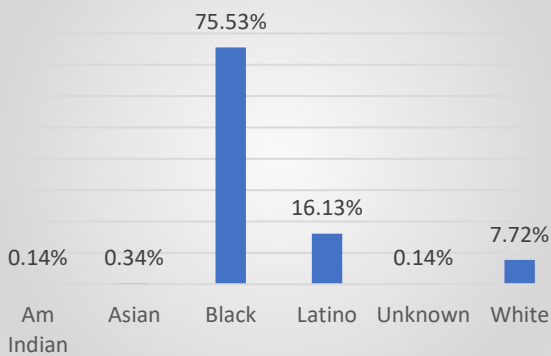

Sheriff's Daily Report

7/21/2021

Under the Custody of the Sheriff	
Total Male and Female	9,336
Jail Population	5,886
Community Corrections	3,450

Jail Population - Behind the Walls

Behind the Walls: Detainees that are physically housed under the Sheriff's custody 24 hours a day/7 days a week. This includes all populations listed on this chart - Divisional populations male & female, Outside Counties, Hospital, PRC, Women's Residential, & VRIC. Detainees in court-ordered treatment programs (PRC, Women's Residential, VRIC) are housed at CCDOC 24 hours a day/7 days week.

Sheriff's Daily Report

7/21/2021

CCSO Population Demographics

In Confinement

Community Corrections

Gender Distribution

Gender Distribution

Race Distribution

Race Distribution

Age Distribution

Age Distribution