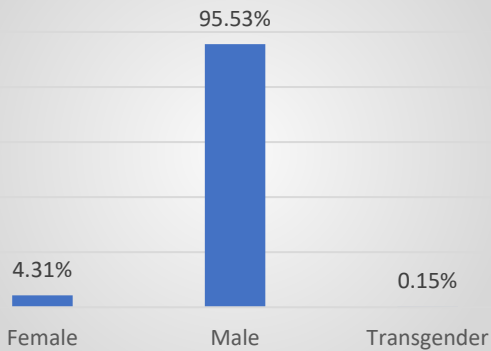

Sheriff's Daily Report

7/21/2021

Under the Custody of the Sheriff	
Total Male and Female	9,336
Jail Population	5,886
Community Corrections	3,450

Jail Population - Behind the Walls

Behind the Walls: Detainees that are physically housed under the Sheriff's custody 24 hours a day/7 days a week. This includes all populations listed on this chart - Divisional populations male & female, Outside Counties, Hospital, PRC, Women's Residential, & VRIC. Detainees in court-ordered treatment programs (PRC, Women's Residential, VRIC) are housed at CCDOC 24 hours a day/7 days week.

Sheriff's Daily Report

7/21/2021

CCSO Population Demographics

In Confinement

Community Corrections

Gender Distribution

Gender Distribution

Race Distribution

Race Distribution

Age Distribution

Age Distribution