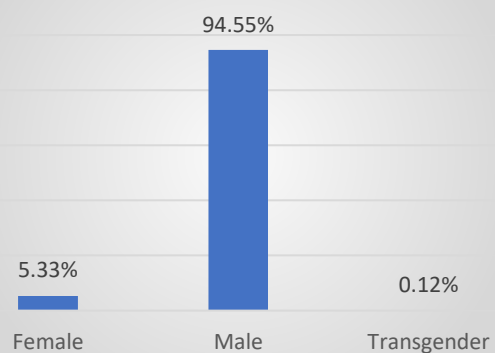

Sheriff's Daily Report

7/21/2021

Under the Custody of the Sheriff	
Total Male and Female	9,336
Jail Population	5,886
Community Corrections	3,450

Jail Population - Behind the Walls

Behind the Walls: Detainees that are physically housed under the Sheriff's custody 24 hours a day/7 days a week. This includes all populations listed on this chart - Divisional populations male & female, Outside Counties, Hospital, PRC, Women's Residential, & VRIC. Detainees in court-ordered treatment programs (PRC, Women's Residential, VRIC) are housed at CCDOC 24 hours a day/7 days week.

Sheriff's Daily Report

7/21/2021

CCSO Population Demographics

In Confinement

Community Corrections

Gender Distribution

Gender Distribution

Race Distribution

Race Distribution

Age Distribution

Age Distribution