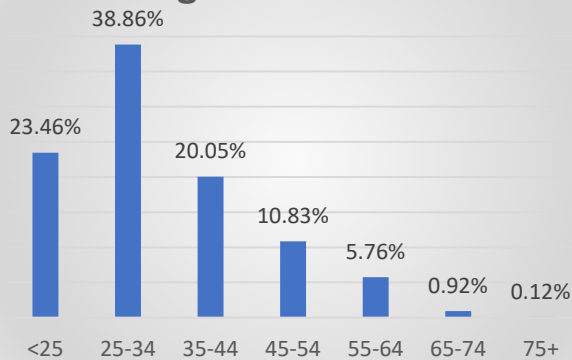

Sheriff's Daily Report

7/21/2021

Under the Custody of the Sheriff	
Total Male and Female	9,336
Jail Population	5,886
Community Corrections	3,450

Jail Population - Behind the Walls

Behind the Walls: Detainees that are physically housed under the Sheriff's custody 24 hours a day/7 days a week. This includes all populations listed on this chart - Divisional populations male & female, Outside Counties, Hospital, PRC, Women's Residential, & VRIC. Detainees in court-ordered treatment programs (PRC, Women's Residential, VRIC) are housed at CCDOC 24 hours a day/7 days week.

Sheriff's Daily Report

7/21/2021

CCSO Population Demographics

In Confinement

Community Corrections

Gender Distribution

Gender Distribution

Race Distribution

Race Distribution

Age Distribution

Age Distribution