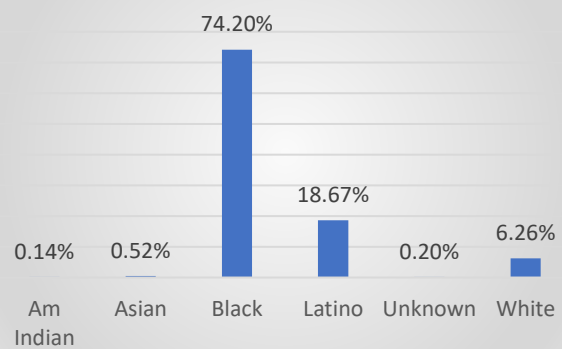

Sheriff's Daily Report

7/21/2021

Under the Custody of the Sheriff	
Total Male and Female	9,336
Jail Population	5,886
Community Corrections	3,450

Jail Population - Behind the Walls

Behind the Walls: Detainees that are physically housed under the Sheriff's custody 24 hours a day/7 days a week. This includes all populations listed on this chart - Divisional populations male & female, Outside Counties, Hospital, PRC, Women's Residential, & VRIC. Detainees in court-ordered treatment programs (PRC, Women's Residential, VRIC) are housed at CCDOC 24 hours a day/7 days week.

Sheriff's Daily Report

7/21/2021

CCSO Population Demographics

In Confinement

Community Corrections

Gender Distribution

Gender Distribution

Race Distribution

Race Distribution

Age Distribution

Age Distribution