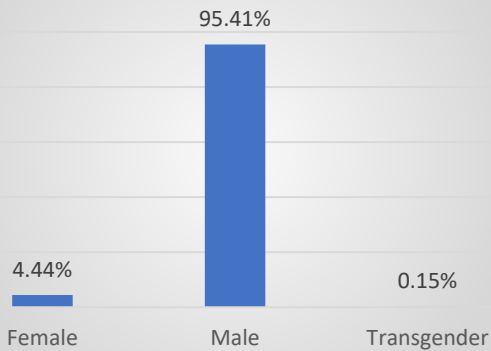

Sheriff's Daily Report

7/18/2021

Under the Custody of the Sheriff	
Total Male and Female	9,368
Jail Population	5,900
Community Corrections	3,468

Jail Population - Behind the Walls

Behind the Walls: Detainees that are physically housed under the Sheriff's custody 24 hours a day/7 days a week. This includes all populations listed on this chart - Divisional populations male & female, Outside Counties, Hospital, PRC, Women's Residential, & VRIC. Detainees in court-ordered treatment programs (PRC, Women's Residential, VRIC) are housed at CCDOC 24 hours a day/7 days week.

Sheriff's Daily Report

7/18/2021

CCSO Population Demographics

In Confinement

Community Corrections

Gender Distribution

Gender Distribution

Race Distribution

Race Distribution

Age Distribution

Age Distribution