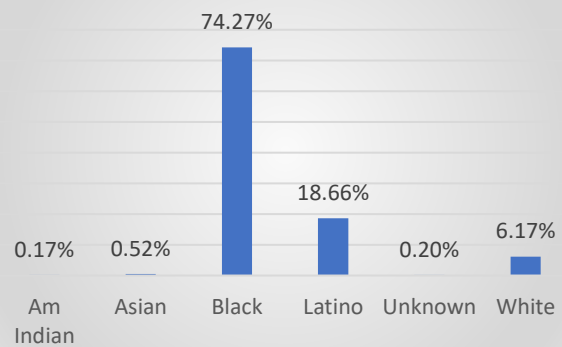

Sheriff's Daily Report

7/18/2021

Under the Custody of the Sheriff	
Total Male and Female	9,368
Jail Population	5,900
Community Corrections	3,468

Jail Population - Behind the Walls

Behind the Walls: Detainees that are physically housed under the Sheriff's custody 24 hours a day/7 days a week. This includes all populations listed on this chart - Divisional populations male & female, Outside Counties, Hospital, PRC, Women's Residential, & VRIC. Detainees in court-ordered treatment programs (PRC, Women's Residential, VRIC) are housed at CCDOC 24 hours a day/7 days week.

Sheriff's Daily Report

7/18/2021

CCSO Population Demographics

In Confinement

Community Corrections

Gender Distribution

Gender Distribution

Race Distribution

Race Distribution

Age Distribution

Age Distribution