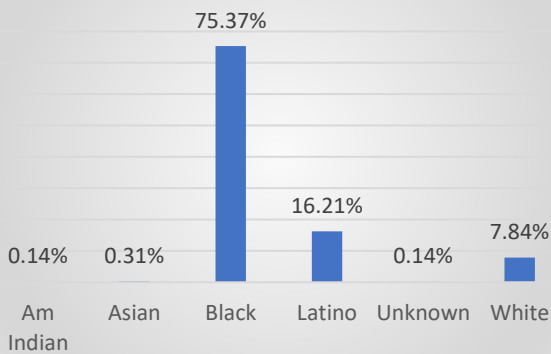

Sheriff's Daily Report

7/18/2021

Under the Custody of the Sheriff	
Total Male and Female	9,368
Jail Population	5,900
Community Corrections	3,468

Jail Population - Behind the Walls

Behind the Walls: Detainees that are physically housed under the Sheriff's custody 24 hours a day/7 days a week. This includes all populations listed on this chart - Divisional populations male & female, Outside Counties, Hospital, PRC, Women's Residential, & VRIC. Detainees in court-ordered treatment programs (PRC, Women's Residential, VRIC) are housed at CCDOC 24 hours a day/7 days week.

Sheriff's Daily Report

7/18/2021

CCSO Population Demographics

In Confinement

Community Corrections

Gender Distribution

Gender Distribution

Race Distribution

Race Distribution

Age Distribution

Age Distribution