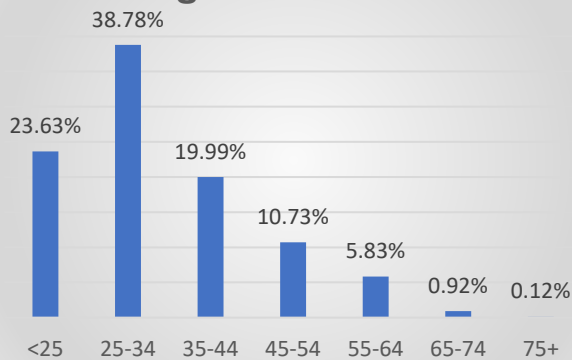

Sheriff's Daily Report

7/18/2021

Under the Custody of the Sheriff	
Total Male and Female	9,368
Jail Population	5,900
Community Corrections	3,468

Jail Population - Behind the Walls

Behind the Walls: Detainees that are physically housed under the Sheriff's custody 24 hours a day/7 days a week. This includes all populations listed on this chart - Divisional populations male & female, Outside Counties, Hospital, PRC, Women's Residential, & VRIC. Detainees in court-ordered treatment programs (PRC, Women's Residential, VRIC) are housed at CCDOC 24 hours a day/7 days week.

Sheriff's Daily Report

7/18/2021

CCSO Population Demographics

In Confinement

Community Corrections

Gender Distribution

Gender Distribution

Race Distribution

Race Distribution

Age Distribution

Age Distribution