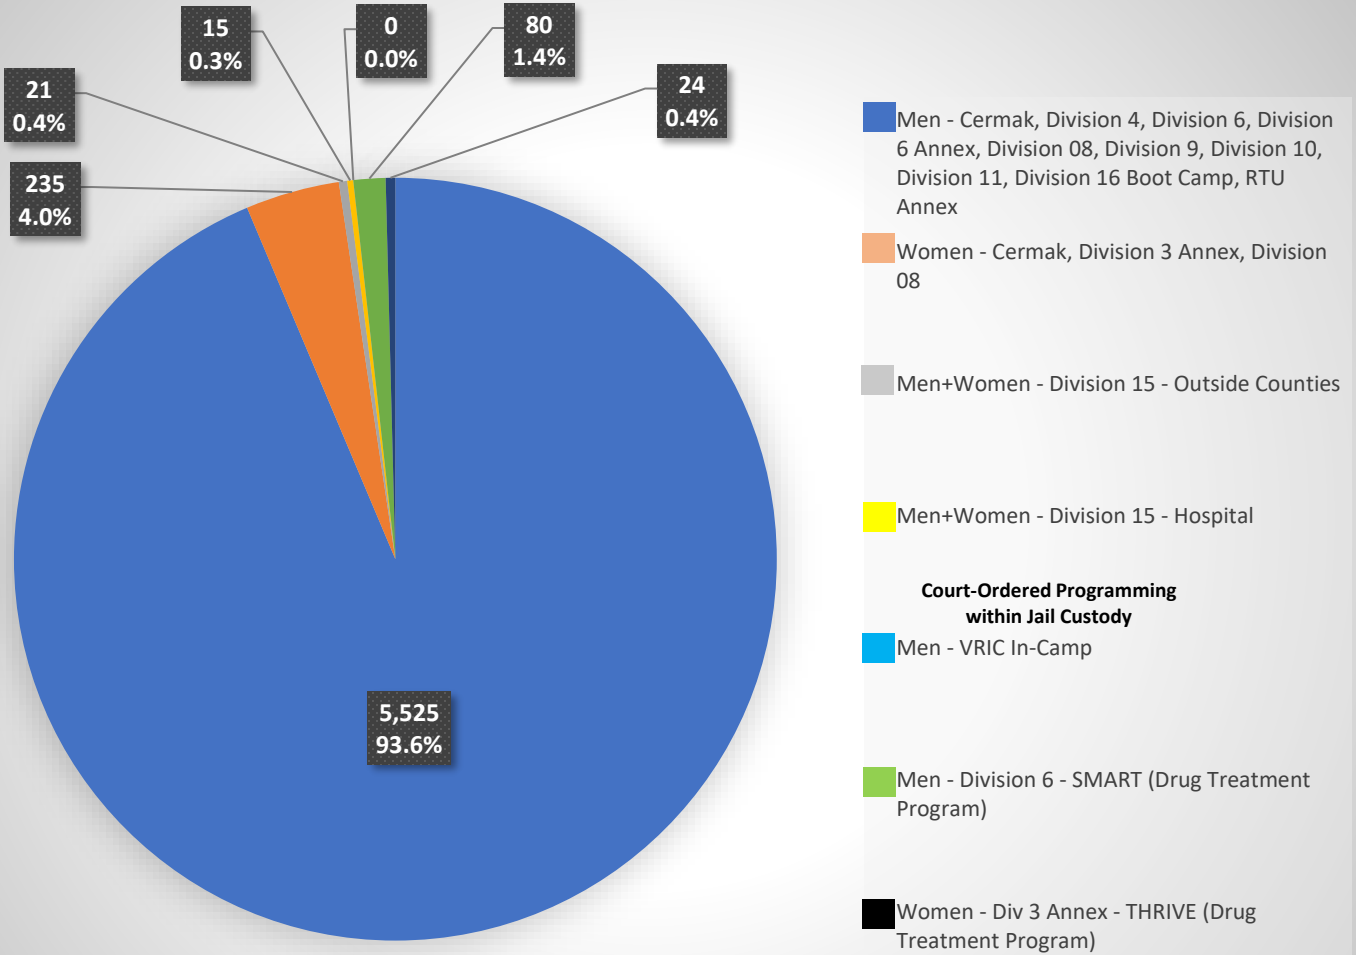

Sheriff's Daily Report

7/18/2021

Under the Custody of the Sheriff	
Total Male and Female	9,368
Jail Population	5,900
Community Corrections	3,468

Jail Population - Behind the Walls

Behind the Walls: Detainees that are physically housed under the Sheriff's custody 24 hours a day/7 days a week. This includes all populations listed on this chart - Divisional populations male & female, Outside Counties, Hospital, PRC, Women's Residential, & VRIC. Detainees in court-ordered treatment programs (PRC, Women's Residential, VRIC) are housed at CCDOC 24 hours a day/7 days week.

Sheriff's Daily Report

7/18/2021

CCSO Population Demographics

In Confinement

Community Corrections

Gender Distribution

Gender Distribution

Race Distribution

Race Distribution

Age Distribution

Age Distribution