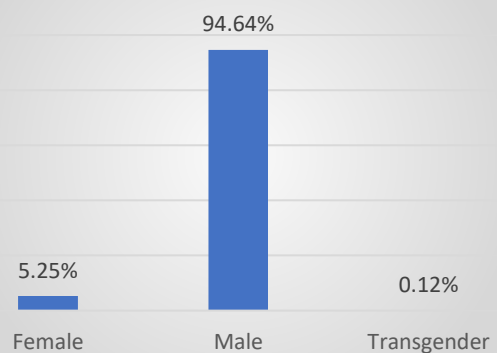

Sheriff's Daily Report

7/18/2021

Under the Custody of the Sheriff	
Total Male and Female	9,368
Jail Population	5,900
Community Corrections	3,468

Jail Population - Behind the Walls

Behind the Walls: Detainees that are physically housed under the Sheriff's custody 24 hours a day/7 days a week. This includes all populations listed on this chart - Divisional populations male & female, Outside Counties, Hospital, PRC, Women's Residential, & VRIC. Detainees in court-ordered treatment programs (PRC, Women's Residential, VRIC) are housed at CCDOC 24 hours a day/7 days week.

Sheriff's Daily Report

7/18/2021

CCSO Population Demographics

In Confinement

Community Corrections

Gender Distribution

Gender Distribution

Race Distribution

Race Distribution

Age Distribution

Age Distribution