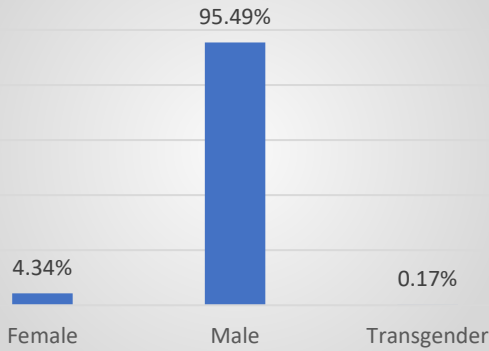

CCSO Population Demographics

In Confinement

Gender Distribution