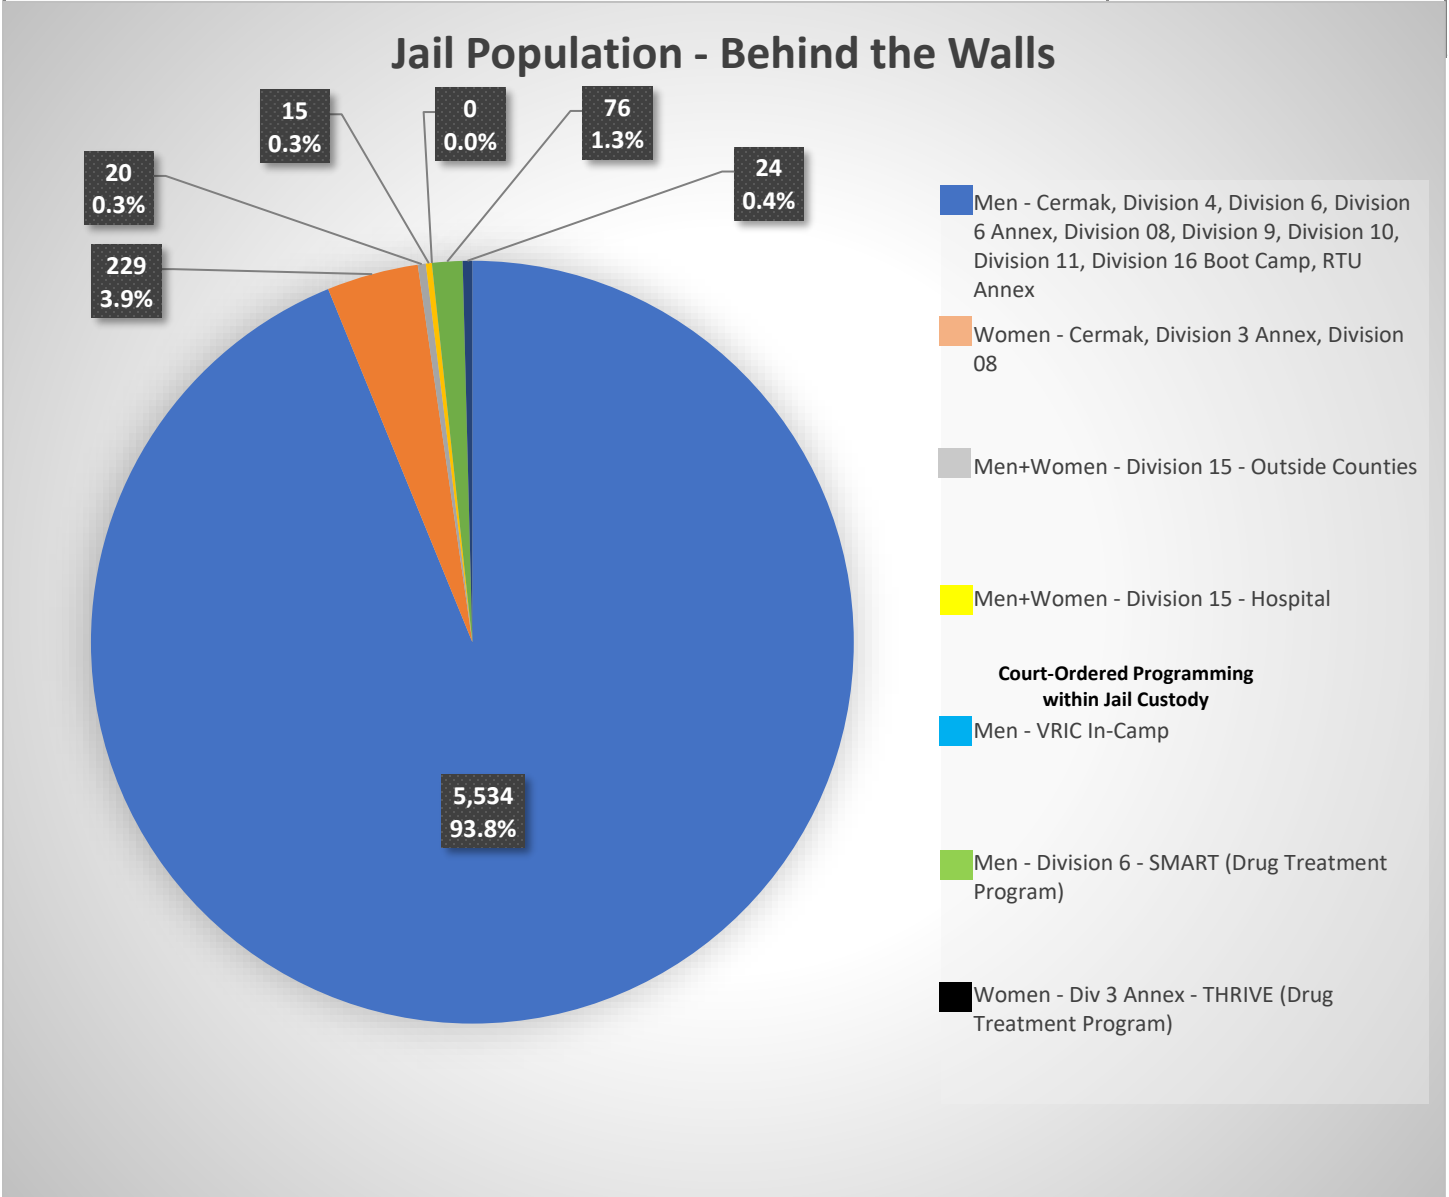

# Sheriff's Daily Report

## 7/10/2021

Under the Custody of the Sheriff	
<b>Total Male and Female</b>	<b>9,389</b>
Jail Population	5,898
Community Corrections	3,491

Behind the Walls: Detainees that are physically housed under the Sheriff's custody 24 hours a day/7 days a week. This includes all populations listed on this chart - Divisional populations male & female, Outside Counties, Hospital, PRC, Women's Residential, & VRIC. Detainees in court-ordered treatment programs (PRC, Women's Residential, VRIC) are housed at CCDOC 24 hours a day/7 days week.

#### Race Distribution

#### Age Distribution