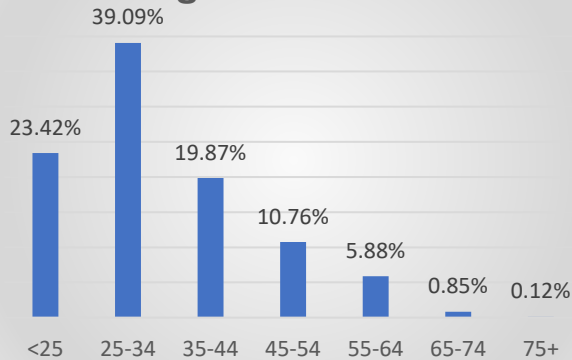

Sheriff's Daily Report

7/9/2021

Under the Custody of the Sheriff	
Total Male and Female	9,382
Jail Population	5,882
Community Corrections	3,500

Jail Population - Behind the Walls

Behind the Walls: Detainees that are physically housed under the Sheriff's custody 24 hours a day/7 days a week. This includes all populations listed on this chart - Divisional populations male & female, Outside Counties, Hospital, PRC, Women's Residential, & VRIC. Detainees in court-ordered treatment programs (PRC, Women's Residential, VRIC) are housed at CCDOC 24 hours a day/7 days week.

Sheriff's Daily Report

7/9/2021

CCSO Population Demographics

In Confinement

Gender Distribution

Race Distribution

Age Distribution

Community Corrections

Gender Distribution

Race Distribution

Age Distribution