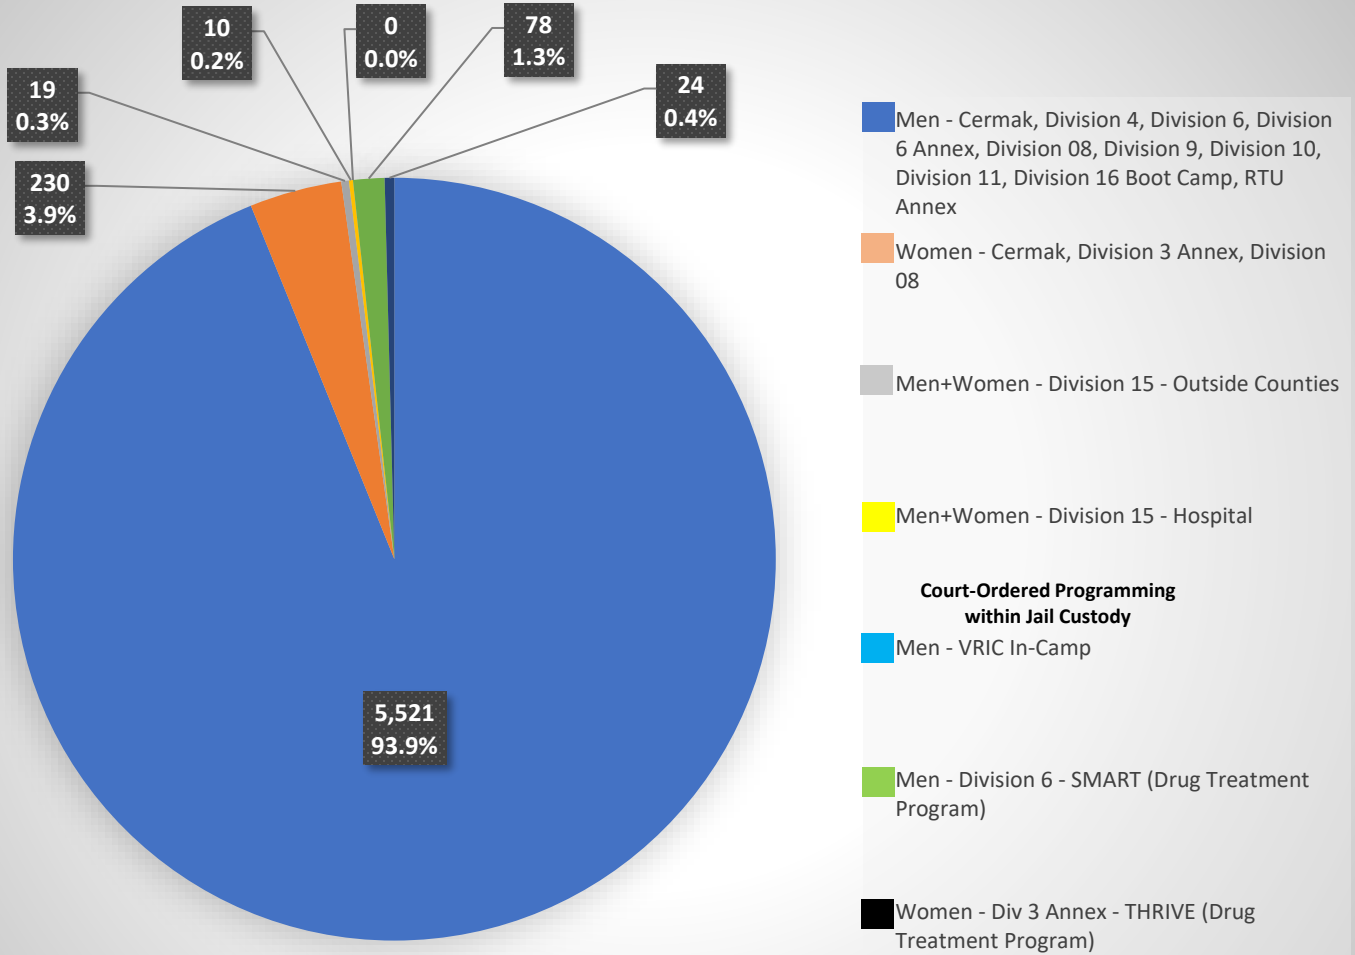

Sheriff's Daily Report

7/9/2021

Under the Custody of the Sheriff	
Total Male and Female	9,382
Jail Population	5,882
Community Corrections	3,500

Jail Population - Behind the Walls

Behind the Walls: Detainees that are physically housed under the Sheriff's custody 24 hours a day/7 days a week. This includes all populations listed on this chart - Divisional populations male & female, Outside Counties, Hospital, PRC, Women's Residential, & VRIC. Detainees in court-ordered treatment programs (PRC, Women's Residential, VRIC) are housed at CCDOC 24 hours a day/7 days week.

Sheriff's Daily Report

7/9/2021

CCSO Population Demographics

In Confinement

Gender Distribution

Race Distribution

Age Distribution

Community Corrections

Gender Distribution

Race Distribution

Age Distribution