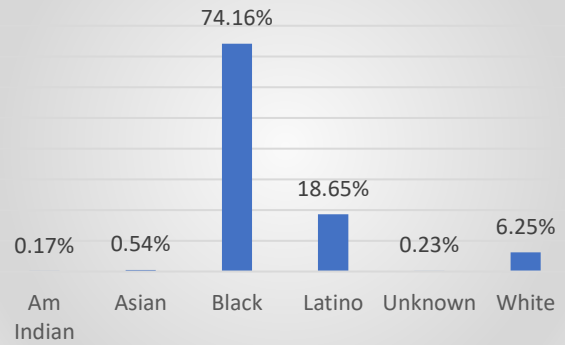

Sheriff's Daily Report

7/9/2021

Under the Custody of the Sheriff	
Total Male and Female	9,382
Jail Population	5,882
Community Corrections	3,500

Jail Population - Behind the Walls

Behind the Walls: Detainees that are physically housed under the Sheriff's custody 24 hours a day/7 days a week. This includes all populations listed on this chart - Divisional populations male & female, Outside Counties, Hospital, PRC, Women's Residential, & VRIC. Detainees in court-ordered treatment programs (PRC, Women's Residential, VRIC) are housed at CCDOC 24 hours a day/7 days week.

Sheriff's Daily Report

7/9/2021

CCSO Population Demographics

In Confinement

Gender Distribution

Race Distribution

Age Distribution

Community Corrections

Gender Distribution

Race Distribution

Age Distribution