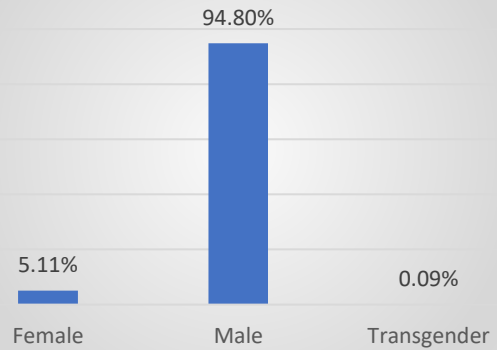

Sheriff's Daily Report

7/9/2021

Under the Custody of the Sheriff	
Total Male and Female	9,382
Jail Population	5,882
Community Corrections	3,500

Jail Population - Behind the Walls

Behind the Walls: Detainees that are physically housed under the Sheriff's custody 24 hours a day/7 days a week. This includes all populations listed on this chart - Divisional populations male & female, Outside Counties, Hospital, PRC, Women's Residential, & VRIC. Detainees in court-ordered treatment programs (PRC, Women's Residential, VRIC) are housed at CCDOC 24 hours a day/7 days week.

Sheriff's Daily Report

7/9/2021

CCSO Population Demographics

In Confinement

Gender Distribution

Race Distribution

Age Distribution

Community Corrections

Gender Distribution

Race Distribution

Age Distribution