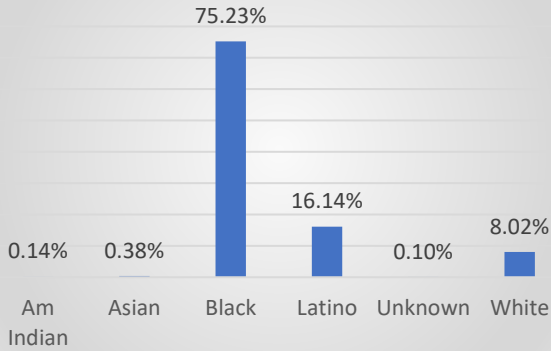

Sheriff's Daily Report

7/9/2021

Under the Custody of the Sheriff	
Total Male and Female	9,382
Jail Population	5,882
Community Corrections	3,500

Jail Population - Behind the Walls

Behind the Walls: Detainees that are physically housed under the Sheriff's custody 24 hours a day/7 days a week. This includes all populations listed on this chart - Divisional populations male & female, Outside Counties, Hospital, PRC, Women's Residential, & VRIC. Detainees in court-ordered treatment programs (PRC, Women's Residential, VRIC) are housed at CCDOC 24 hours a day/7 days week.

Sheriff's Daily Report

7/9/2021

CCSO Population Demographics

In Confinement

Gender Distribution

Race Distribution

Age Distribution

Community Corrections

Gender Distribution

Race Distribution

Age Distribution