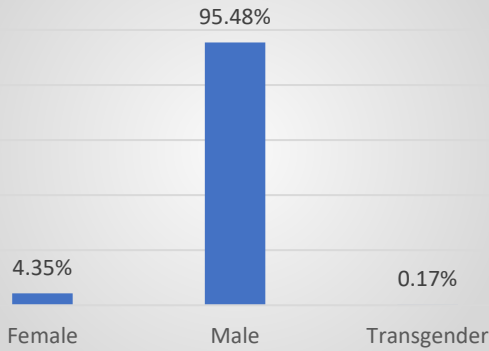

CCSO Population Demographics

In Confinement

Gender Distribution