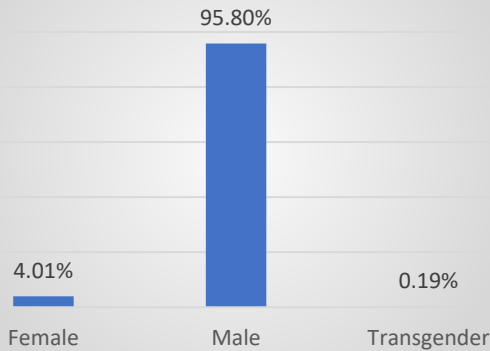

Sheriff's Daily Report

6/28/2021

CCSO Population Demographics

In Confinement

Gender Distribution