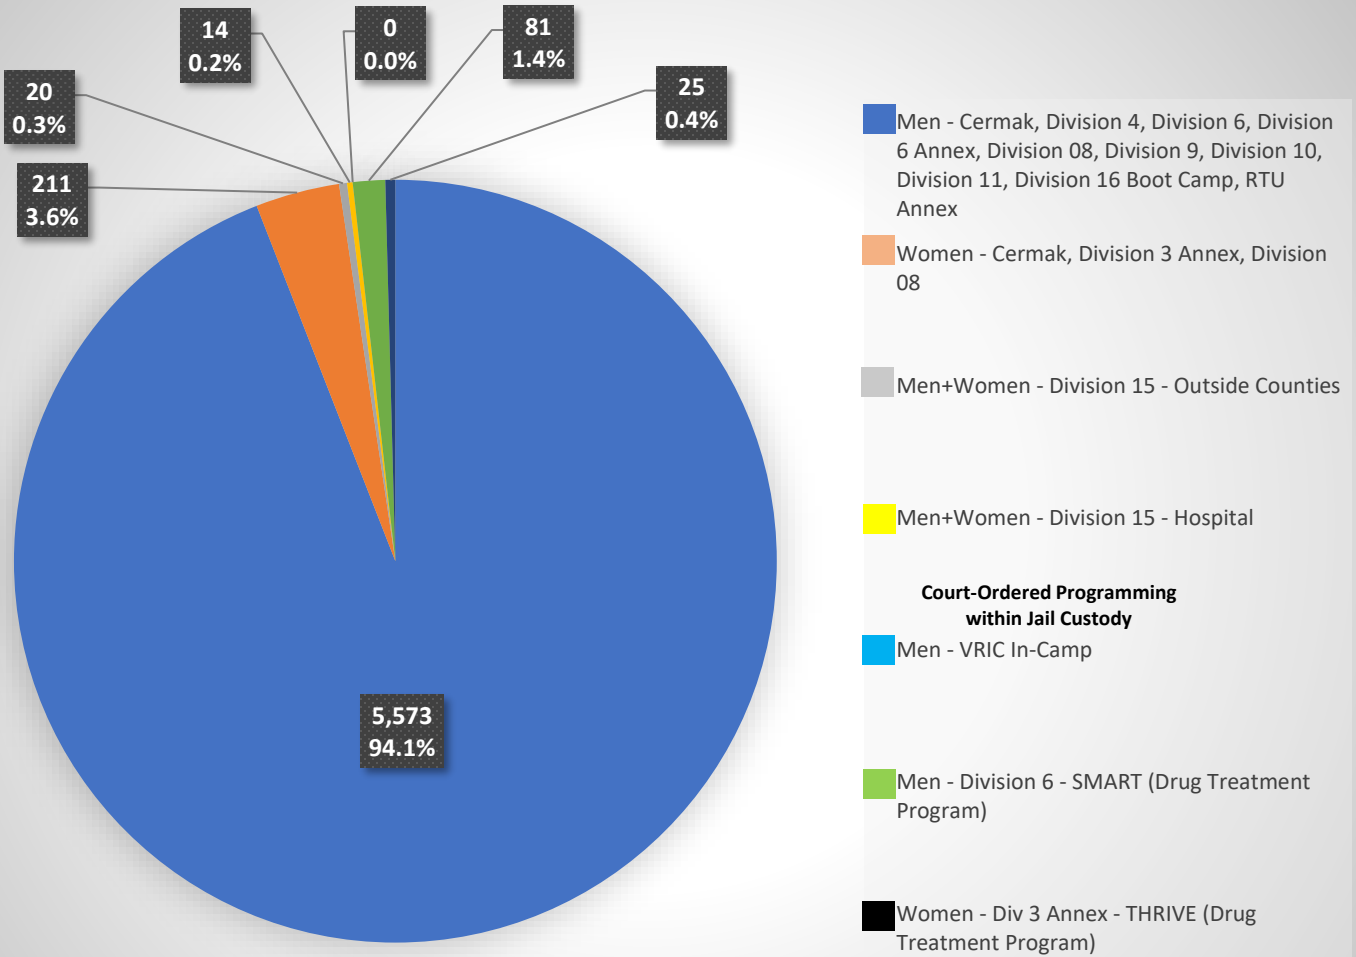

## 6/28/2021

Under the Custody of the Sheriff	
Total Male and Female	9,420
Jail Population	5,924
Community Corrections	3,496

### Jail Population - Behind the Walls

Behind the Walls: Detainees that are physically housed under the Sheriff's custody 24 hours a day/7 days a week. This includes all populations listed on this chart - Divisional populations male & female, Outside Counties, Hospital, PRC, Women's Residential, & VRIC. Detainees in court-ordered treatment programs (PRC, Women's Residential, VRIC) are housed at CCDOC 24 hours a day/7 days week.

##### Race Distribution

##### Age Distribution