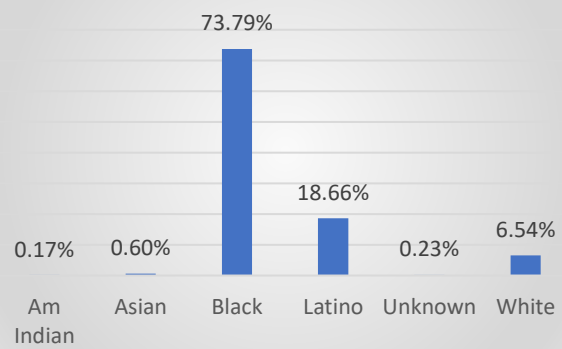

Sheriff's Daily Report

6/27/2021

Under the Custody of the Sheriff	
Total Male and Female	9,423
Jail Population	5,937
Community Corrections	3,486

Jail Population - Behind the Walls

Behind the Walls: Detainees that are physically housed under the Sheriff's custody 24 hours a day/7 days a week. This includes all populations listed on this chart - Divisional populations male & female, Outside Counties, Hospital, PRC, Women's Residential, & VRIC. Detainees in court-ordered treatment programs (PRC, Women's Residential, VRIC) are housed at CCDOC 24 hours a day/7 days week.

Sheriff's Daily Report

6/27/2021

CCSO Population Demographics

In Confinement

Gender Distribution

Race Distribution

Age Distribution

Community Corrections

Gender Distribution

Race Distribution

Age Distribution