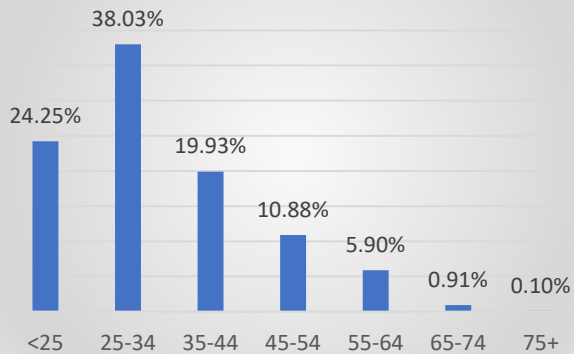

Sheriff's Daily Report

6/27/2021

Under the Custody of the Sheriff	
Total Male and Female	9,423
Jail Population	5,937
Community Corrections	3,486

Jail Population - Behind the Walls

Behind the Walls: Detainees that are physically housed under the Sheriff's custody 24 hours a day/7 days a week. This includes all populations listed on this chart - Divisional populations male & female, Outside Counties, Hospital, PRC, Women's Residential, & VRIC. Detainees in court-ordered treatment programs (PRC, Women's Residential, VRIC) are housed at CCDOC 24 hours a day/7 days week.

Sheriff's Daily Report

6/27/2021

CCSO Population Demographics

In Confinement

Gender Distribution

Race Distribution

Age Distribution

Community Corrections

Gender Distribution

Race Distribution

Age Distribution