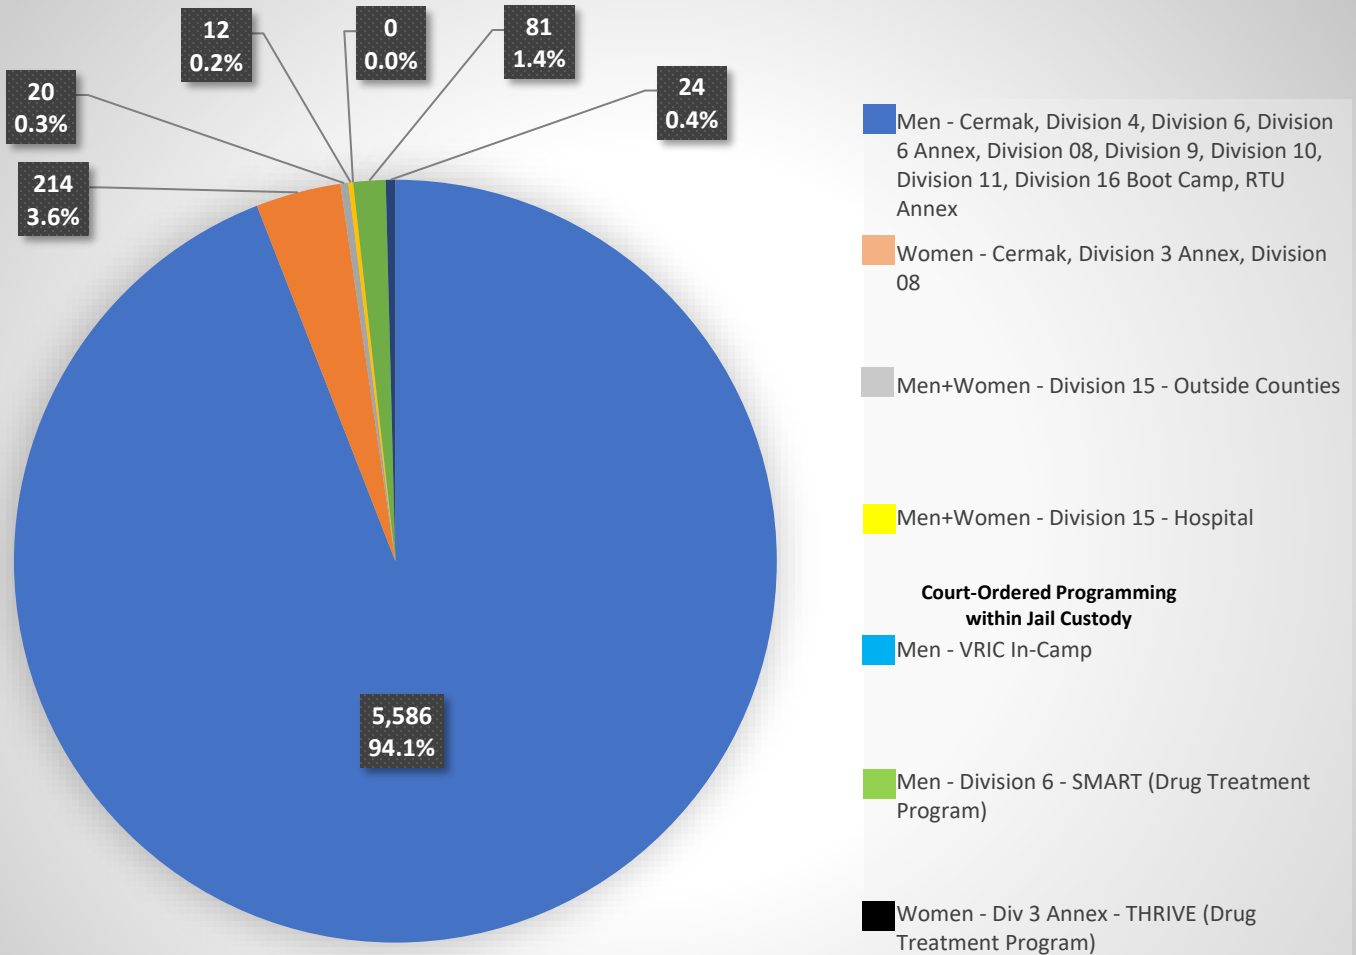

Sheriff's Daily Report

6/27/2021

Under the Custody of the Sheriff	
Total Male and Female	9,423
Jail Population	5,937
Community Corrections	3,486

Jail Population - Behind the Walls

Behind the Walls: Detainees that are physically housed under the Sheriff's custody 24 hours a day/7 days a week. This includes all populations listed on this chart - Divisional populations male & female, Outside Counties, Hospital, PRC, Women's Residential, & VRIC. Detainees in court-ordered treatment programs (PRC, Women's Residential, VRIC) are housed at CCDOC 24 hours a day/7 days week.

Sheriff's Daily Report

6/27/2021

CCSO Population Demographics

In Confinement

Gender Distribution

Race Distribution

Age Distribution

Community Corrections

Gender Distribution

Race Distribution

Age Distribution