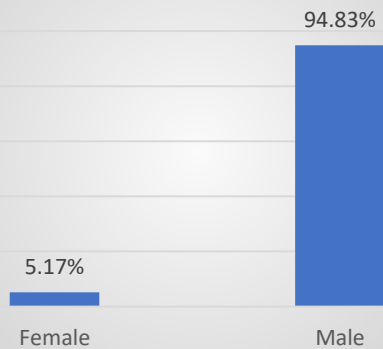

Sheriff's Daily Report

6/27/2021

Under the Custody of the Sheriff	
Total Male and Female	9,423
Jail Population	5,937
Community Corrections	3,486

Jail Population - Behind the Walls

Behind the Walls: Detainees that are physically housed under the Sheriff's custody 24 hours a day/7 days a week. This includes all populations listed on this chart - Divisional populations male & female, Outside Counties, Hospital, PRC, Women's Residential, & VRIC. Detainees in court-ordered treatment programs (PRC, Women's Residential, VRIC) are housed at CCDOC 24 hours a day/7 days week.

Sheriff's Daily Report

6/27/2021

CCSO Population Demographics

In Confinement

Gender Distribution

Race Distribution

Age Distribution

Community Corrections

Gender Distribution

Race Distribution

Age Distribution