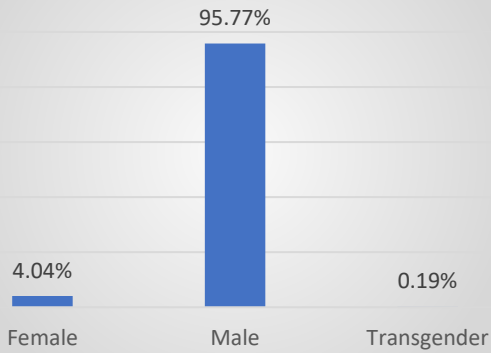

CCSO Population Demographics

In Confinement

Gender Distribution