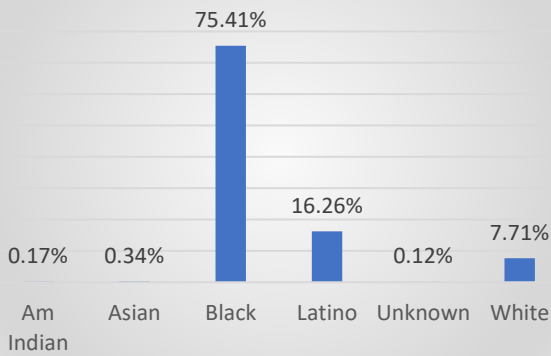

Sheriff's Daily Report

6/27/2021

Under the Custody of the Sheriff	
Total Male and Female	9,423
Jail Population	5,937
Community Corrections	3,486

Jail Population - Behind the Walls

Behind the Walls: Detainees that are physically housed under the Sheriff's custody 24 hours a day/7 days a week. This includes all populations listed on this chart - Divisional populations male & female, Outside Counties, Hospital, PRC, Women's Residential, & VRIC. Detainees in court-ordered treatment programs (PRC, Women's Residential, VRIC) are housed at CCDOC 24 hours a day/7 days week.

Sheriff's Daily Report

6/27/2021

CCSO Population Demographics

In Confinement

Gender Distribution

Race Distribution

Age Distribution

Community Corrections

Gender Distribution

Race Distribution

Age Distribution