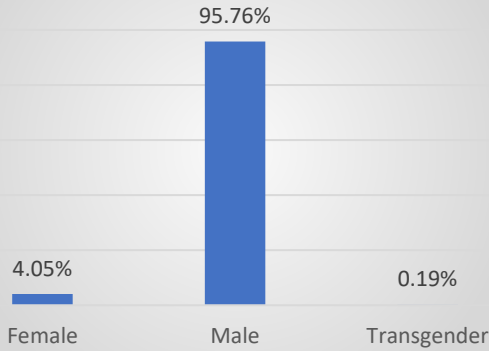

CCSO Population Demographics

In Confinement

Gender Distribution