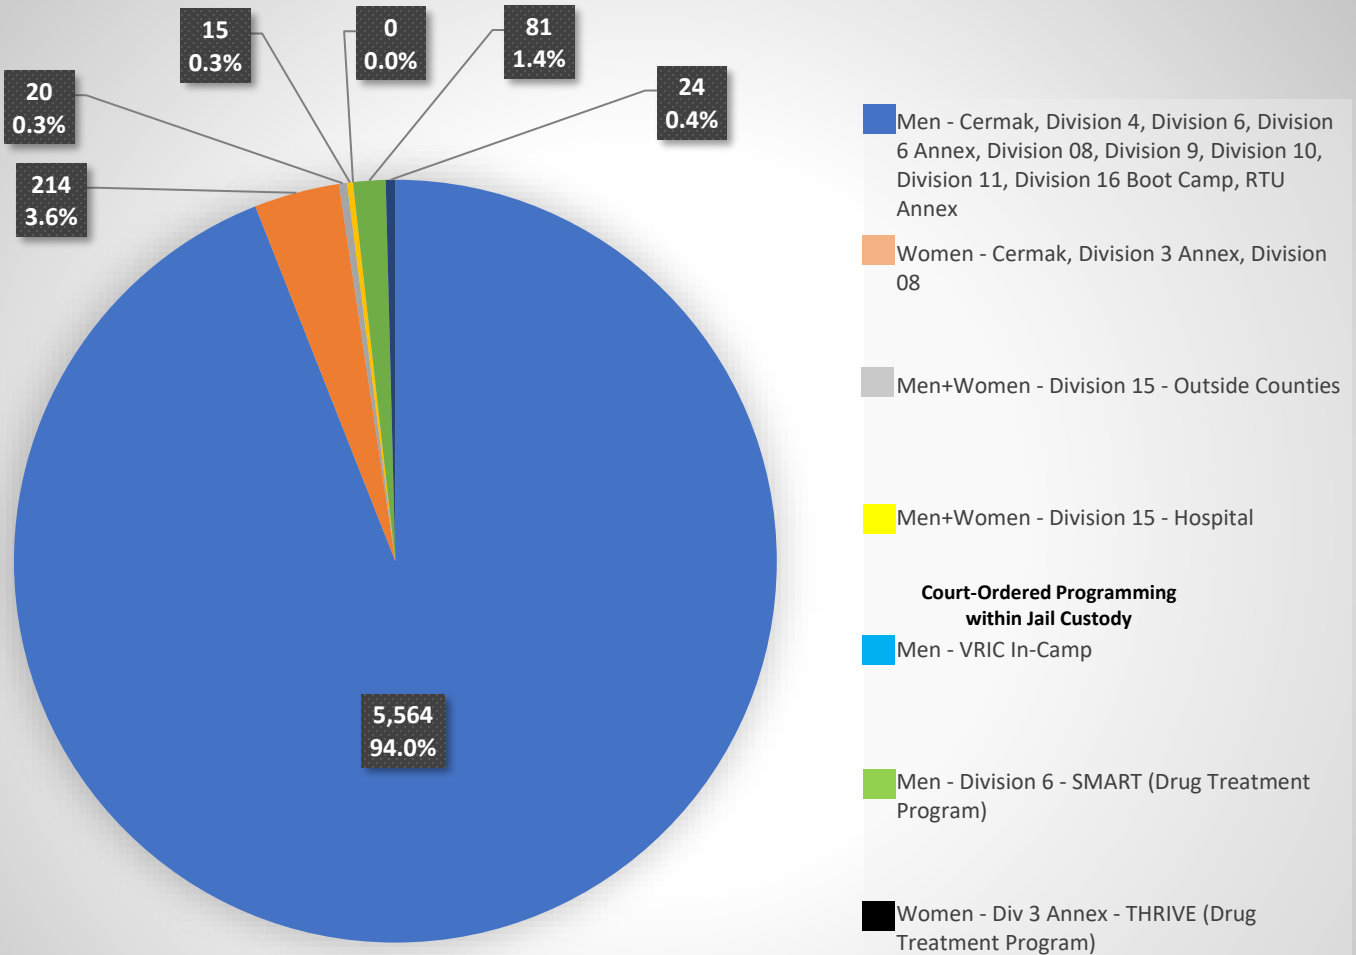

Sheriff's Daily Report

6/26/2021

Under the Custody of the Sheriff	
Total Male and Female	9,382
Jail Population	5,918
Community Corrections	3,464

Jail Population - Behind the Walls

Behind the Walls: Detainees that are physically housed under the Sheriff's custody 24 hours a day/7 days a week. This includes all populations listed on this chart - Divisional populations male & female, Outside Counties, Hospital, PRC, Women's Residential, & VRIC. Detainees in court-ordered treatment programs (PRC, Women's Residential, VRIC) are housed at CCDOC 24 hours a day/7 days week.

Sheriff's Daily Report

6/26/2021

CCSO Population Demographics

In Confinement

Gender Distribution

Race Distribution

Age Distribution

Community Corrections

Gender Distribution

Race Distribution

Age Distribution