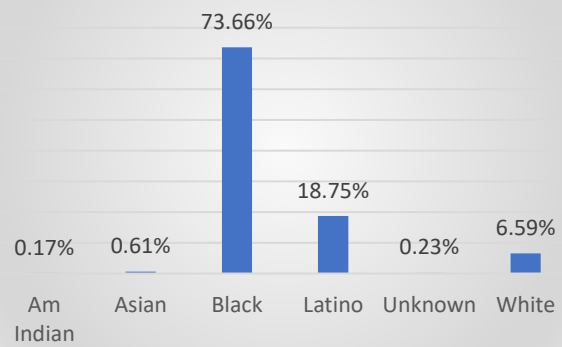

Sheriff's Daily Report

6/26/2021

Under the Custody of the Sheriff	
Total Male and Female	9,382
Jail Population	5,918
Community Corrections	3,464

Jail Population - Behind the Walls

Behind the Walls: Detainees that are physically housed under the Sheriff's custody 24 hours a day/7 days a week. This includes all populations listed on this chart - Divisional populations male & female, Outside Counties, Hospital, PRC, Women's Residential, & VRIC. Detainees in court-ordered treatment programs (PRC, Women's Residential, VRIC) are housed at CCDOC 24 hours a day/7 days week.

Sheriff's Daily Report

6/26/2021

CCSO Population Demographics

In Confinement

Gender Distribution

Race Distribution

Age Distribution

Community Corrections

Gender Distribution

Race Distribution

Age Distribution