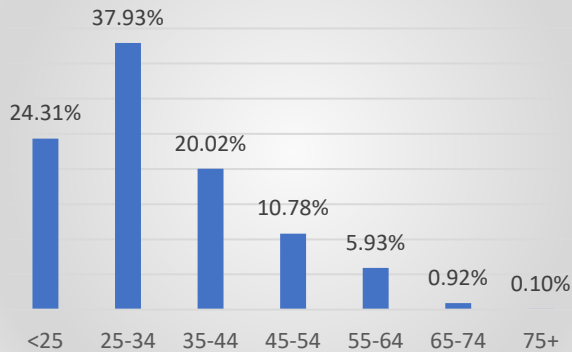

Sheriff's Daily Report

6/26/2021

Under the Custody of the Sheriff	
Total Male and Female	9,382
Jail Population	5,918
Community Corrections	3,464

Jail Population - Behind the Walls

Behind the Walls: Detainees that are physically housed under the Sheriff's custody 24 hours a day/7 days a week. This includes all populations listed on this chart - Divisional populations male & female, Outside Counties, Hospital, PRC, Women's Residential, & VRIC. Detainees in court-ordered treatment programs (PRC, Women's Residential, VRIC) are housed at CCDOC 24 hours a day/7 days week.

Sheriff's Daily Report

6/26/2021

CCSO Population Demographics

In Confinement

Gender Distribution

Race Distribution

Age Distribution

Community Corrections

Gender Distribution

Race Distribution

Age Distribution