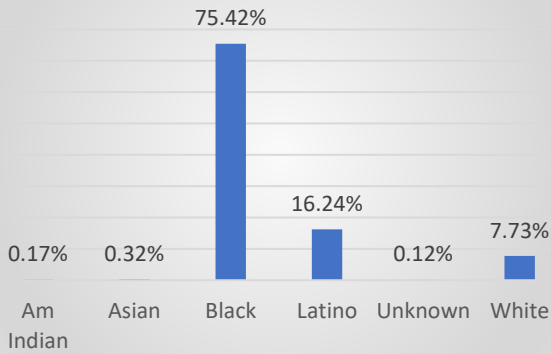

Sheriff's Daily Report

6/26/2021

Under the Custody of the Sheriff	
Total Male and Female	9,382
Jail Population	5,918
Community Corrections	3,464

Jail Population - Behind the Walls

Behind the Walls: Detainees that are physically housed under the Sheriff's custody 24 hours a day/7 days a week. This includes all populations listed on this chart - Divisional populations male & female, Outside Counties, Hospital, PRC, Women's Residential, & VRIC. Detainees in court-ordered treatment programs (PRC, Women's Residential, VRIC) are housed at CCDOC 24 hours a day/7 days week.

Sheriff's Daily Report

6/26/2021

CCSO Population Demographics

In Confinement

Gender Distribution

Race Distribution

Age Distribution

Community Corrections

Gender Distribution

Race Distribution

Age Distribution