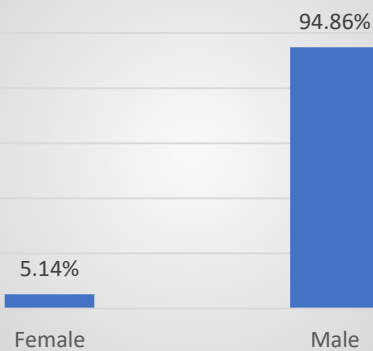

Sheriff's Daily Report

6/26/2021

Under the Custody of the Sheriff	
Total Male and Female	9,382
Jail Population	5,918
Community Corrections	3,464

Jail Population - Behind the Walls

Behind the Walls: Detainees that are physically housed under the Sheriff's custody 24 hours a day/7 days a week. This includes all populations listed on this chart - Divisional populations male & female, Outside Counties, Hospital, PRC, Women's Residential, & VRIC. Detainees in court-ordered treatment programs (PRC, Women's Residential, VRIC) are housed at CCDOC 24 hours a day/7 days week.

Sheriff's Daily Report

6/26/2021

CCSO Population Demographics

In Confinement

Gender Distribution

Race Distribution

Age Distribution

Community Corrections

Gender Distribution

Race Distribution

Age Distribution