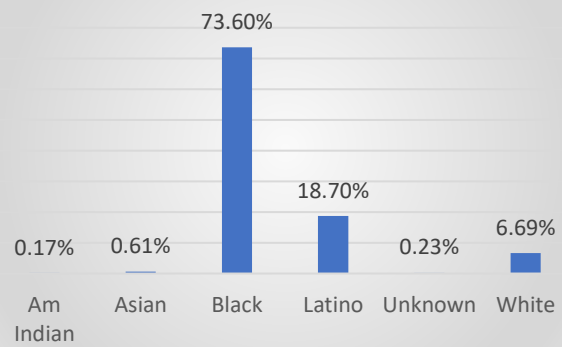

Sheriff's Daily Report

6/24/2021

Under the Custody of the Sheriff	
Total Male and Female	9,405
Jail Population	5,934
Community Corrections	3,471

Jail Population - Behind the Walls

Behind the Walls: Detainees that are physically housed under the Sheriff's custody 24 hours a day/7 days a week. This includes all populations listed on this chart - Divisional populations male & female, Outside Counties, Hospital, PRC, Women's Residential, & VRIC. Detainees in court-ordered treatment programs (PRC, Women's Residential, VRIC) are housed at CCDOC 24 hours a day/7 days week.

Sheriff's Daily Report

6/24/2021

CCSO Population Demographics

In Confinement

Gender Distribution

Race Distribution

Age Distribution

Community Corrections

Gender Distribution

Race Distribution

Age Distribution