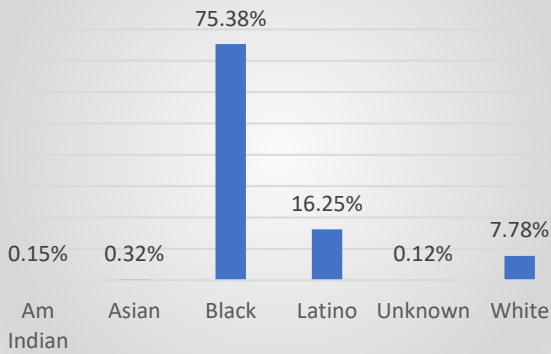

Sheriff's Daily Report

6/24/2021

Under the Custody of the Sheriff	
Total Male and Female	9,405
Jail Population	5,934
Community Corrections	3,471

Jail Population - Behind the Walls

Behind the Walls: Detainees that are physically housed under the Sheriff's custody 24 hours a day/7 days a week. This includes all populations listed on this chart - Divisional populations male & female, Outside Counties, Hospital, PRC, Women's Residential, & VRIC. Detainees in court-ordered treatment programs (PRC, Women's Residential, VRIC) are housed at CCDOC 24 hours a day/7 days week.

Sheriff's Daily Report

6/24/2021

CCSO Population Demographics

In Confinement

Gender Distribution

Race Distribution

Age Distribution

Community Corrections

Gender Distribution

Race Distribution

Age Distribution