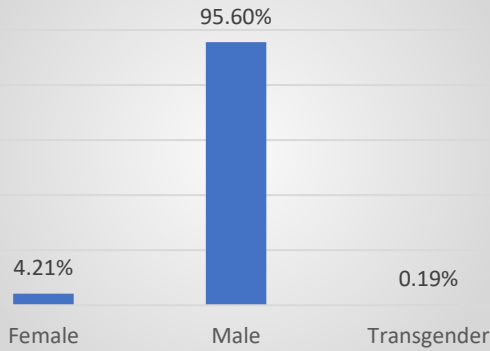

CCSO Population Demographics

In Confinement

Gender Distribution