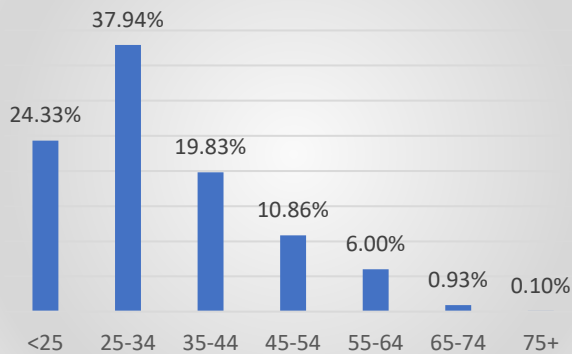

Sheriff's Daily Report

6/24/2021

Under the Custody of the Sheriff	
Total Male and Female	9,405
Jail Population	5,934
Community Corrections	3,471

Jail Population - Behind the Walls

Behind the Walls: Detainees that are physically housed under the Sheriff's custody 24 hours a day/7 days a week. This includes all populations listed on this chart - Divisional populations male & female, Outside Counties, Hospital, PRC, Women's Residential, & VRIC. Detainees in court-ordered treatment programs (PRC, Women's Residential, VRIC) are housed at CCDOC 24 hours a day/7 days week.

Sheriff's Daily Report

6/24/2021

CCSO Population Demographics

In Confinement

Gender Distribution

Race Distribution

Age Distribution

Community Corrections

Gender Distribution

Race Distribution

Age Distribution