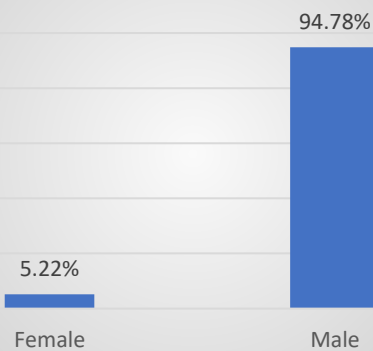

Sheriff's Daily Report

6/24/2021

Under the Custody of the Sheriff	
Total Male and Female	9,405
Jail Population	5,934
Community Corrections	3,471

Jail Population - Behind the Walls

Behind the Walls: Detainees that are physically housed under the Sheriff's custody 24 hours a day/7 days a week. This includes all populations listed on this chart - Divisional populations male & female, Outside Counties, Hospital, PRC, Women's Residential, & VRIC. Detainees in court-ordered treatment programs (PRC, Women's Residential, VRIC) are housed at CCDOC 24 hours a day/7 days week.

Sheriff's Daily Report

6/24/2021

CCSO Population Demographics

In Confinement

Gender Distribution

Race Distribution

Age Distribution

Community Corrections

Gender Distribution

Race Distribution

Age Distribution