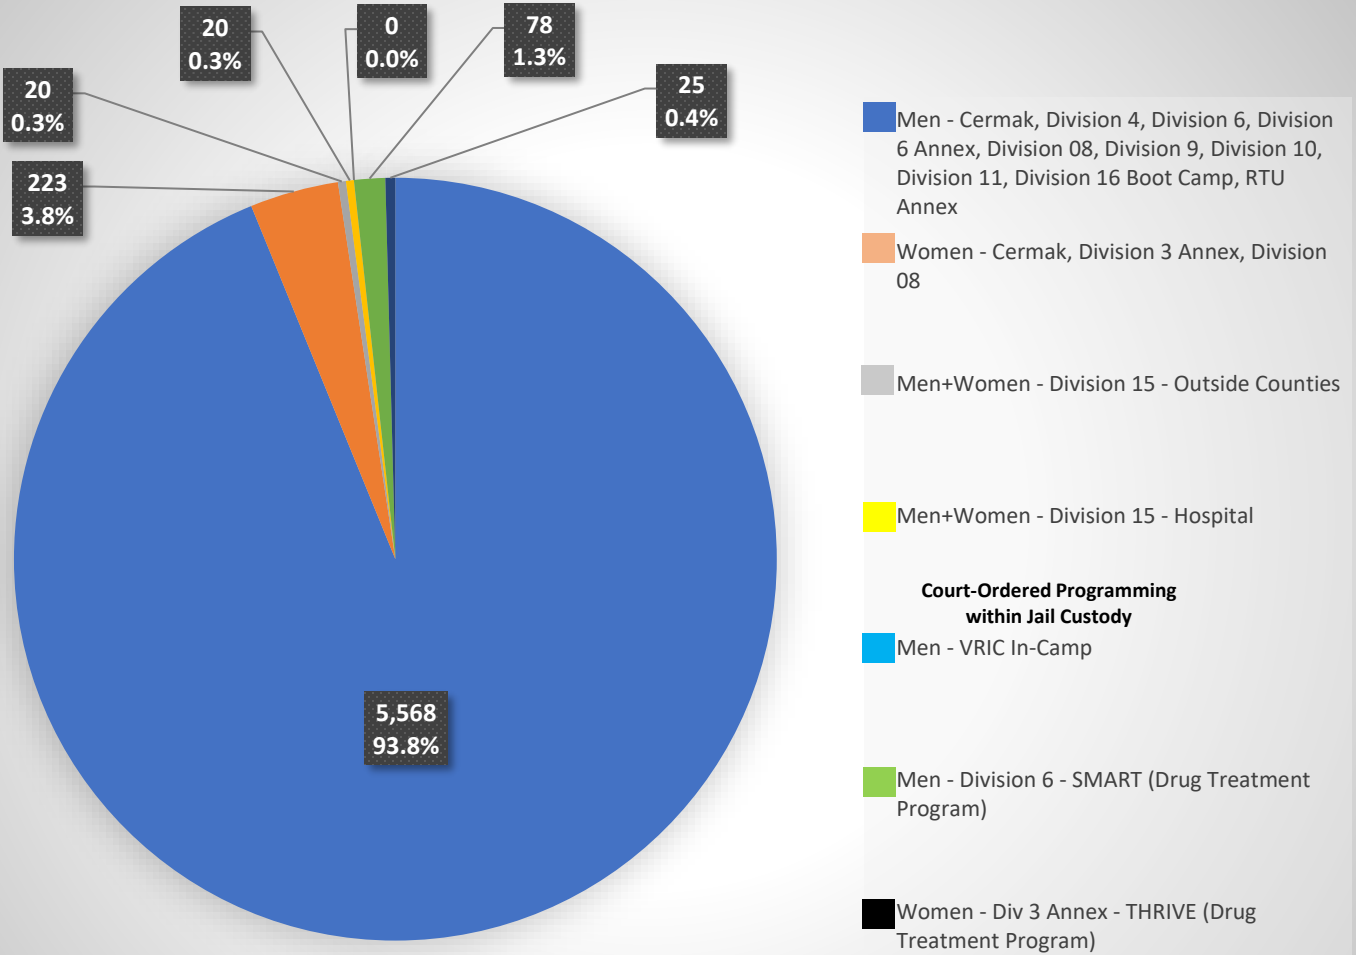

Sheriff's Daily Report

6/24/2021

Under the Custody of the Sheriff	
Total Male and Female	9,405
Jail Population	5,934
Community Corrections	3,471

Jail Population - Behind the Walls

Behind the Walls: Detainees that are physically housed under the Sheriff's custody 24 hours a day/7 days a week. This includes all populations listed on this chart - Divisional populations male & female, Outside Counties, Hospital, PRC, Women's Residential, & VRIC. Detainees in court-ordered treatment programs (PRC, Women's Residential, VRIC) are housed at CCDOC 24 hours a day/7 days week.

Sheriff's Daily Report

6/24/2021

CCSO Population Demographics

In Confinement

Gender Distribution

Race Distribution

Age Distribution

Community Corrections

Gender Distribution

Race Distribution

Age Distribution