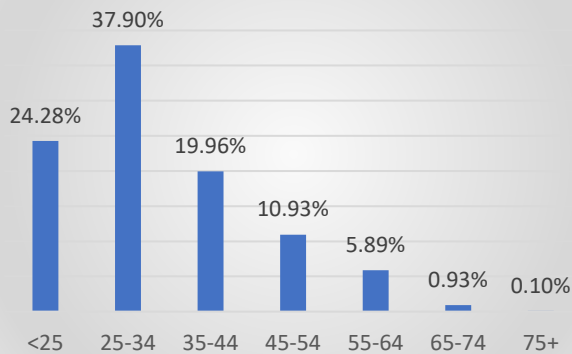

Sheriff's Daily Report

6/23/2021

Under the Custody of the Sheriff	
Total Male and Female	9,420
Jail Population	5,946
Community Corrections	3,474

Jail Population - Behind the Walls

Behind the Walls: Detainees that are physically housed under the Sheriff's custody 24 hours a day/7 days a week. This includes all populations listed on this chart - Divisional populations male & female, Outside Counties, Hospital, PRC, Women's Residential, & VRIC. Detainees in court-ordered treatment programs (PRC, Women's Residential, VRIC) are housed at CCDOC 24 hours a day/7 days week.

Sheriff's Daily Report

6/23/2021

CCSO Population Demographics

In Confinement

Gender Distribution

Race Distribution

Age Distribution

Community Corrections

Gender Distribution

Race Distribution

Age Distribution