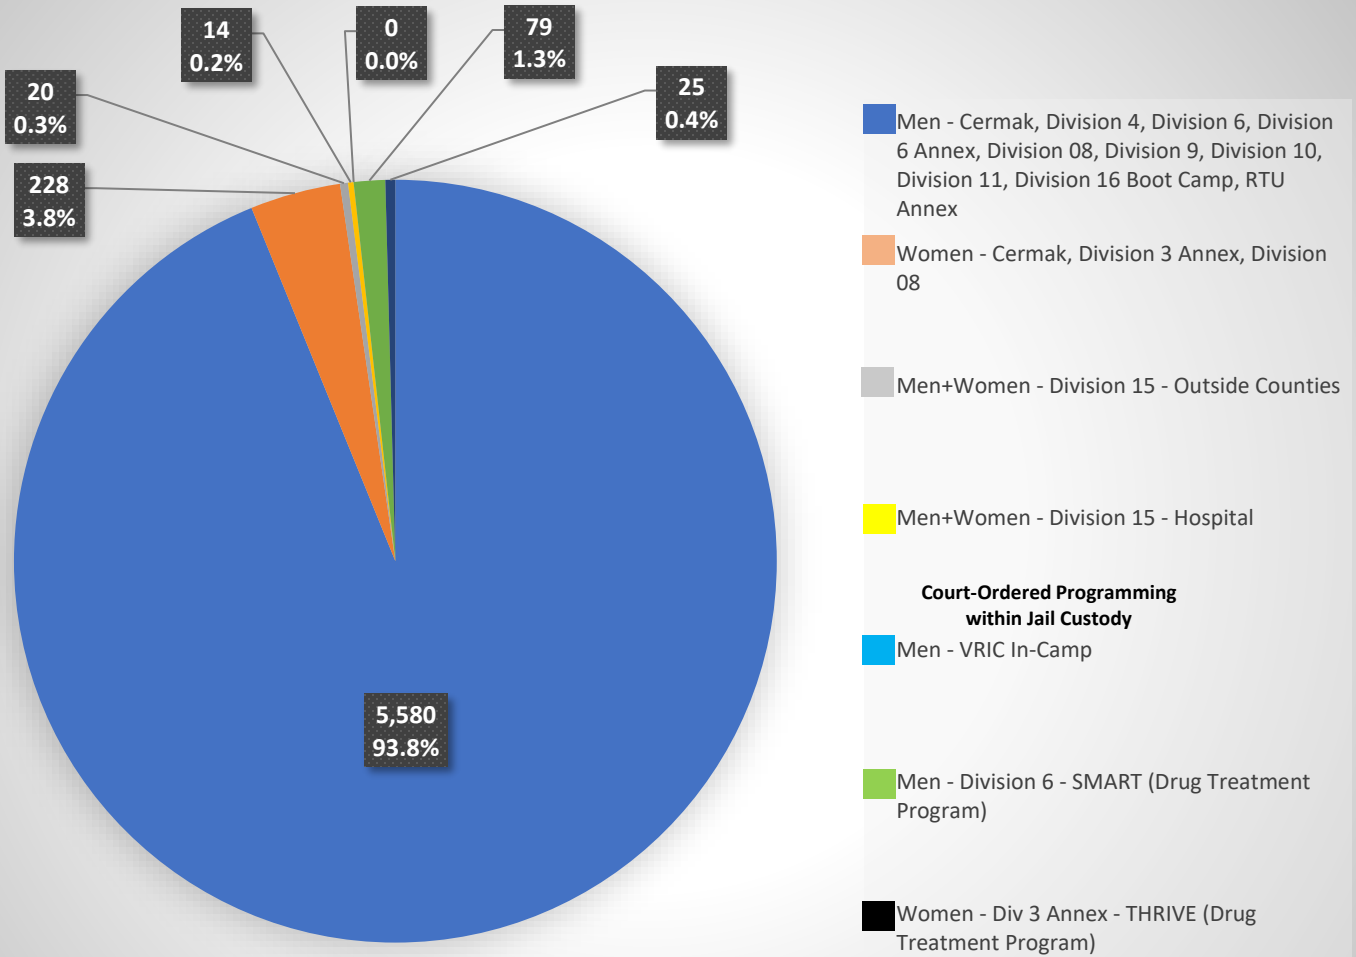

Sheriff's Daily Report

6/23/2021

Under the Custody of the Sheriff	
Total Male and Female	9,420
Jail Population	5,946
Community Corrections	3,474

Jail Population - Behind the Walls

Behind the Walls: Detainees that are physically housed under the Sheriff's custody 24 hours a day/7 days a week. This includes all populations listed on this chart - Divisional populations male & female, Outside Counties, Hospital, PRC, Women's Residential, & VRIC. Detainees in court-ordered treatment programs (PRC, Women's Residential, VRIC) are housed at CCDOC 24 hours a day/7 days week.

Sheriff's Daily Report

6/23/2021

CCSO Population Demographics

In Confinement

Gender Distribution

Race Distribution

Age Distribution

Community Corrections

Gender Distribution

Race Distribution

Age Distribution