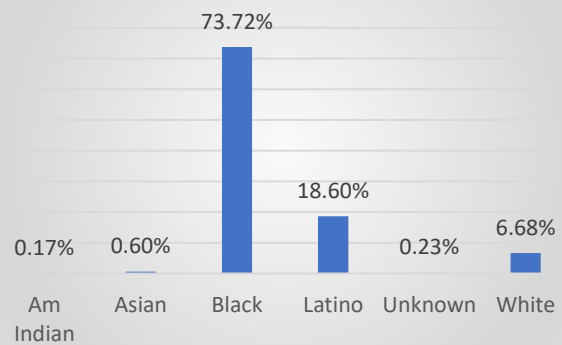

Sheriff's Daily Report

6/23/2021

Under the Custody of the Sheriff	
Total Male and Female	9,420
Jail Population	5,946
Community Corrections	3,474

Jail Population - Behind the Walls

Behind the Walls: Detainees that are physically housed under the Sheriff's custody 24 hours a day/7 days a week. This includes all populations listed on this chart - Divisional populations male & female, Outside Counties, Hospital, PRC, Women's Residential, & VRIC. Detainees in court-ordered treatment programs (PRC, Women's Residential, VRIC) are housed at CCDOC 24 hours a day/7 days week.

Sheriff's Daily Report

6/23/2021

CCSO Population Demographics

In Confinement

Gender Distribution

Race Distribution

Age Distribution

Community Corrections

Gender Distribution

Race Distribution

Age Distribution