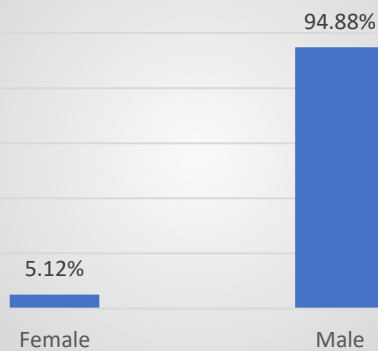

Sheriff's Daily Report

6/23/2021

Under the Custody of the Sheriff	
Total Male and Female	9,420
Jail Population	5,946
Community Corrections	3,474

Jail Population - Behind the Walls

Behind the Walls: Detainees that are physically housed under the Sheriff's custody 24 hours a day/7 days a week. This includes all populations listed on this chart - Divisional populations male & female, Outside Counties, Hospital, PRC, Women's Residential, & VRIC. Detainees in court-ordered treatment programs (PRC, Women's Residential, VRIC) are housed at CCDOC 24 hours a day/7 days week.

Sheriff's Daily Report

6/23/2021

CCSO Population Demographics

In Confinement

Gender Distribution

Race Distribution

Age Distribution

Community Corrections

Gender Distribution

Race Distribution

Age Distribution