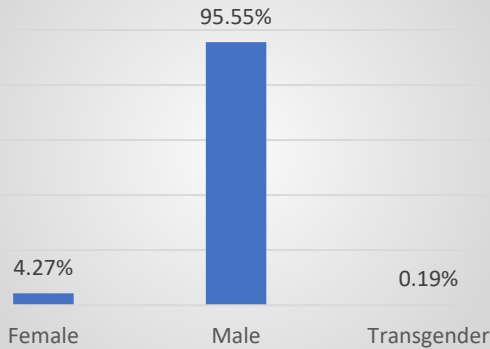

Sheriff's Daily Report

6/23/2021

CCSO Population Demographics

In Confinement

Gender Distribution