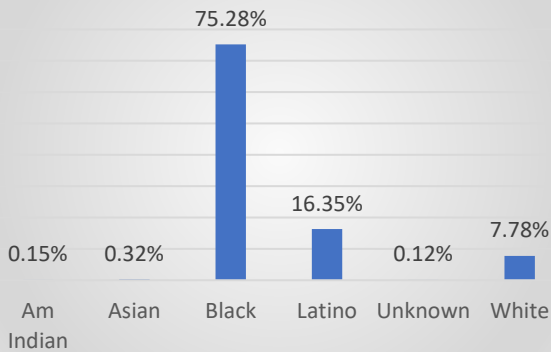

Sheriff's Daily Report

6/23/2021

Under the Custody of the Sheriff	
Total Male and Female	9,420
Jail Population	5,946
Community Corrections	3,474

Jail Population - Behind the Walls

Behind the Walls: Detainees that are physically housed under the Sheriff's custody 24 hours a day/7 days a week. This includes all populations listed on this chart - Divisional populations male & female, Outside Counties, Hospital, PRC, Women's Residential, & VRIC. Detainees in court-ordered treatment programs (PRC, Women's Residential, VRIC) are housed at CCDOC 24 hours a day/7 days week.

Sheriff's Daily Report

6/23/2021

CCSO Population Demographics

In Confinement

Gender Distribution

Race Distribution

Age Distribution

Community Corrections

Gender Distribution

Race Distribution

Age Distribution