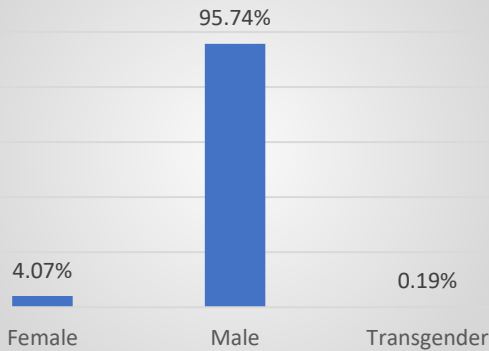

CCSO Population Demographics

In Confinement

Community Corrections

Gender Distribution