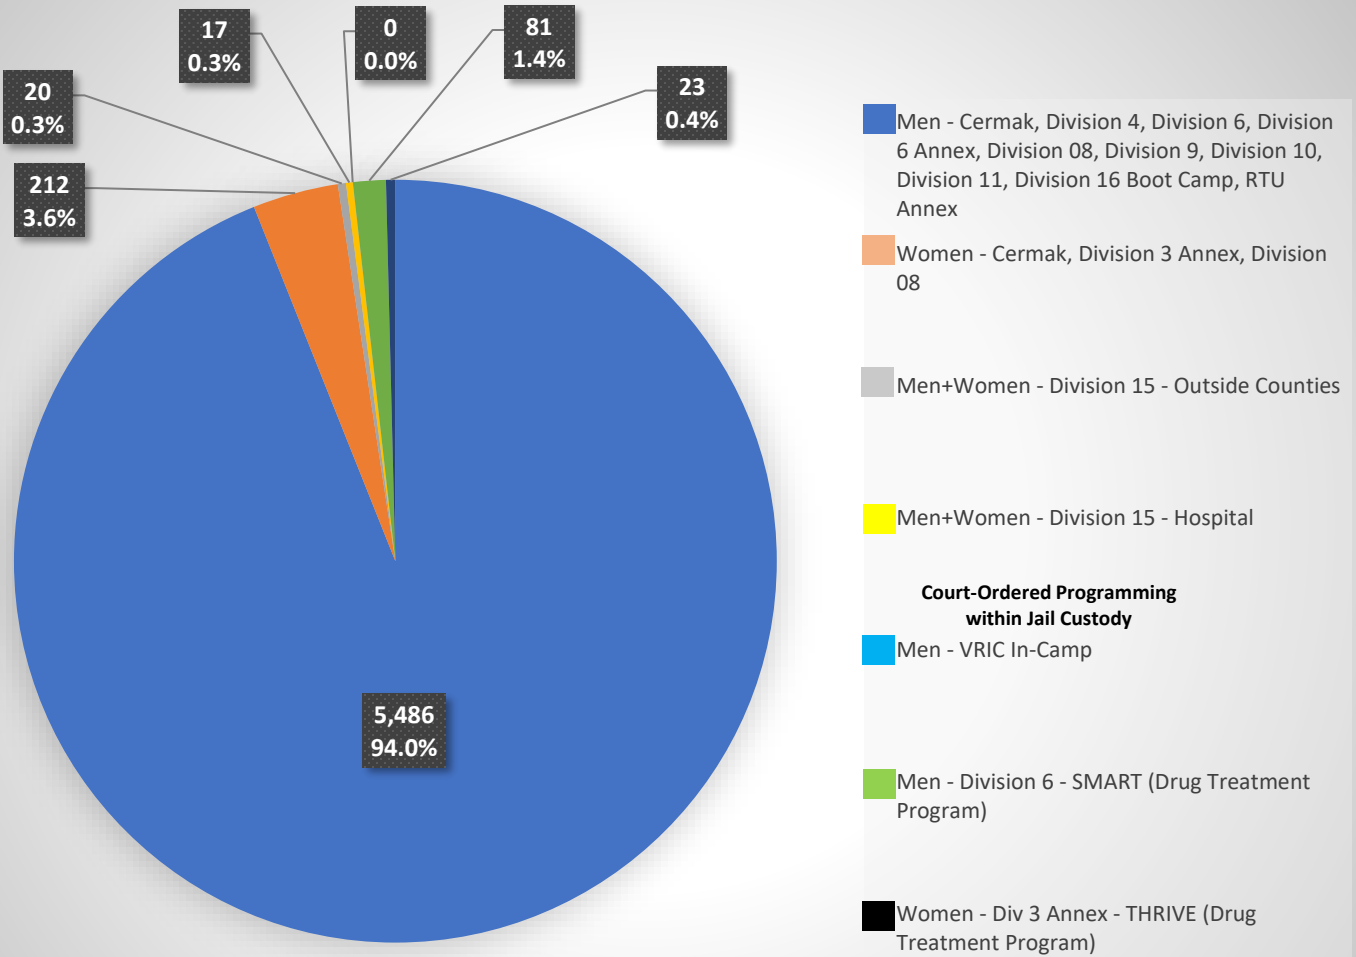

## 6/12/2021

Under the Custody of the Sheriff	
<b>Total Male and Female</b>	<b>9,308</b>
Jail Population	5,839
Community Corrections	3,469

### Jail Population - Behind the Walls

Behind the Walls: Detainees that are physically housed under the Sheriff's custody 24 hours a day/7 days a week. This includes all populations listed on this chart - Divisional populations male & female, Outside Counties, Hospital, PRC, Women's Residential, & VRIC. Detainees in court-ordered treatment programs (PRC, Women's Residential, VRIC) are housed at CCDOC 24 hours a day/7 days week.

##### Race Distribution

##### Age Distribution