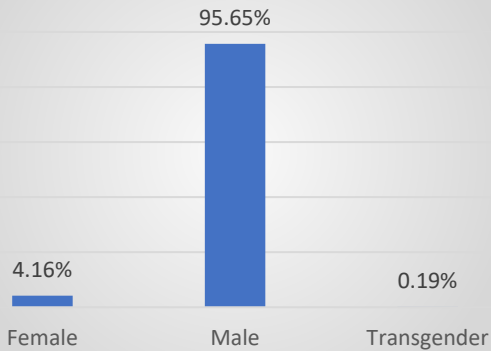

Sheriff's Daily Report

6/11/2021

CCSO Population Demographics

In Confinement

Gender Distribution