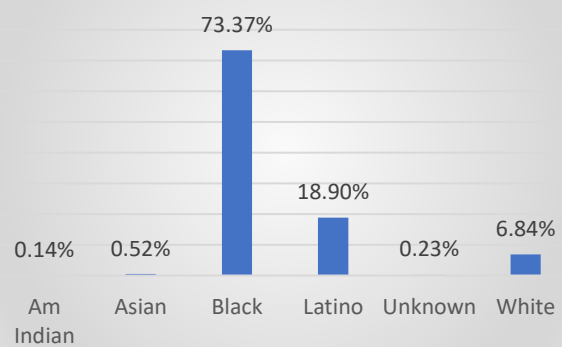

Sheriff's Daily Report

6/11/2021

Under the Custody of the Sheriff	
Total Male and Female	9,315
Jail Population	5,841
Community Corrections	3,474

Behind the Walls: Detainees that are physically housed under the Sheriff's custody 24 hours a day/7 days a week. This includes all populations listed on this chart - Divisional populations male & female, Outside Counties, Hospital, PRC, Women's Residential, & VRIC. Detainees in court-ordered treatment programs (PRC, Women's Residential, VRIC) are housed at CCDOC 24 hours a day/7 days week.

Sheriff's Daily Report

6/11/2021

CCSO Population Demographics

In Confinement

Gender Distribution

Race Distribution

Age Distribution

Community Corrections

Gender Distribution

Race Distribution

Age Distribution