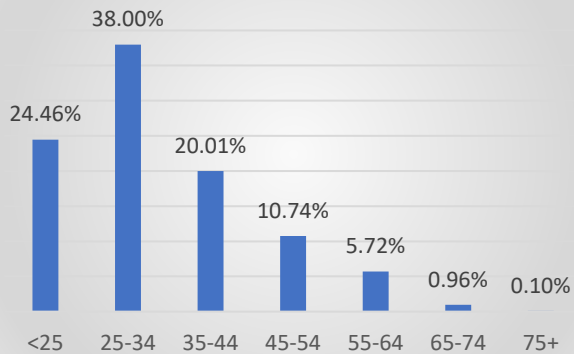

Sheriff's Daily Report

6/11/2021

Under the Custody of the Sheriff	
Total Male and Female	9,315
Jail Population	5,841
Community Corrections	3,474

Behind the Walls: Detainees that are physically housed under the Sheriff's custody 24 hours a day/7 days a week. This includes all populations listed on this chart - Divisional populations male & female, Outside Counties, Hospital, PRC, Women's Residential, & VRIC. Detainees in court-ordered treatment programs (PRC, Women's Residential, VRIC) are housed at CCDOC 24 hours a day/7 days week.

Sheriff's Daily Report

6/11/2021

CCSO Population Demographics

In Confinement

Gender Distribution

Race Distribution

Age Distribution

Community Corrections

Gender Distribution

Race Distribution

Age Distribution