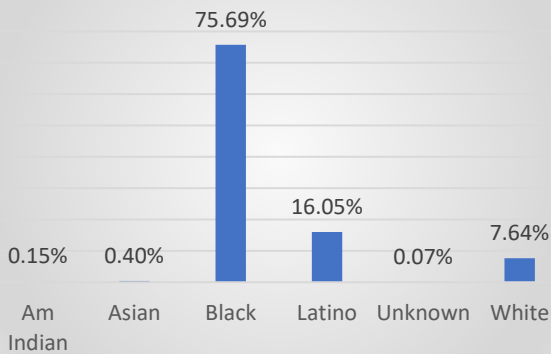

Sheriff's Daily Report

6/11/2021

Under the Custody of the Sheriff	
Total Male and Female	9,315
Jail Population	5,841
Community Corrections	3,474

Behind the Walls: Detainees that are physically housed under the Sheriff's custody 24 hours a day/7 days a week. This includes all populations listed on this chart - Divisional populations male & female, Outside Counties, Hospital, PRC, Women's Residential, & VRIC. Detainees in court-ordered treatment programs (PRC, Women's Residential, VRIC) are housed at CCDOC 24 hours a day/7 days week.

Sheriff's Daily Report

6/11/2021

CCSO Population Demographics

In Confinement

Gender Distribution

Race Distribution

Age Distribution

Community Corrections

Gender Distribution

Race Distribution

Age Distribution