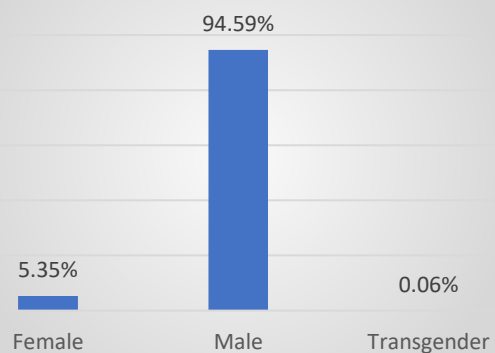

Sheriff's Daily Report

6/11/2021

Under the Custody of the Sheriff	
Total Male and Female	9,315
Jail Population	5,841
Community Corrections	3,474

Behind the Walls: Detainees that are physically housed under the Sheriff's custody 24 hours a day/7 days a week. This includes all populations listed on this chart - Divisional populations male & female, Outside Counties, Hospital, PRC, Women's Residential, & VRIC. Detainees in court-ordered treatment programs (PRC, Women's Residential, VRIC) are housed at CCDOC 24 hours a day/7 days week.

Sheriff's Daily Report

6/11/2021

CCSO Population Demographics

In Confinement

Gender Distribution

Race Distribution

Age Distribution

Community Corrections

Gender Distribution

Race Distribution

Age Distribution