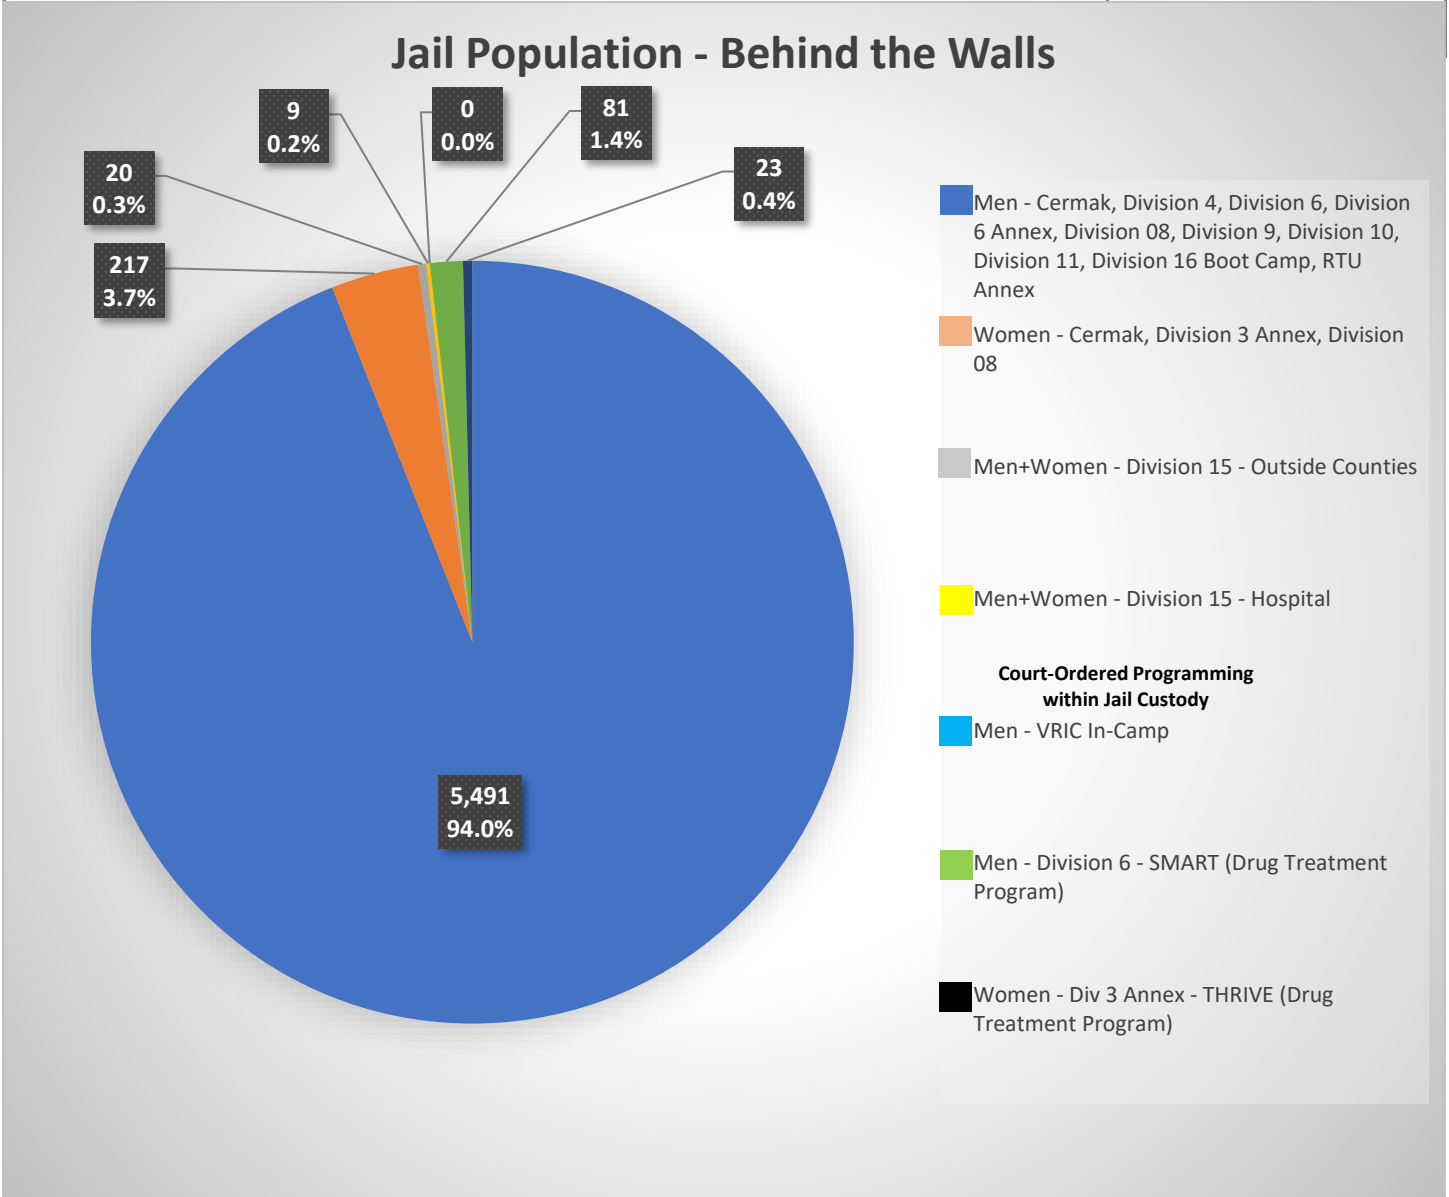

Sheriff's Daily Report

6/11/2021

Under the Custody of the Sheriff	
Total Male and Female	9,315
Jail Population	5,841
Community Corrections	3,474

Behind the Walls: Detainees that are physically housed under the Sheriff's custody 24 hours a day/7 days a week. This includes all populations listed on this chart - Divisional populations male & female, Outside Counties, Hospital, PRC, Women's Residential, & VRIC. Detainees in court-ordered treatment programs (PRC, Women's Residential, VRIC) are housed at CCDOC 24 hours a day/7 days week.

Sheriff's Daily Report

6/11/2021

CCSO Population Demographics

In Confinement

Gender Distribution

Race Distribution

Age Distribution

Community Corrections

Gender Distribution

Race Distribution

Age Distribution