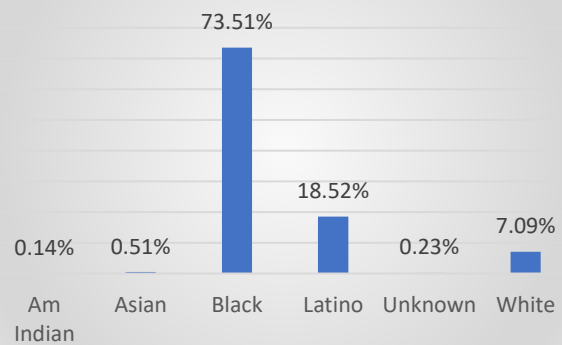

Sheriff's Daily Report

6/6/2021

Under the Custody of the Sheriff	
Total Male and Female	9,350
Jail Population	5,849
Community Corrections	3,501

Jail Population - Behind the Walls

Behind the Walls: Detainees that are physically housed under the Sheriff's custody 24 hours a day/7 days a week. This includes all populations listed on this chart - Divisional populations male & female, Outside Counties, Hospital, PRC, Women's Residential, & VRIC. Detainees in court-ordered treatment programs (PRC, Women's Residential, VRIC) are housed at CCDOC 24 hours a day/7 days week.

Sheriff's Daily Report

6/6/2021

CCSO Population Demographics

In Confinement

Gender Distribution

Race Distribution

Age Distribution

Community Corrections

Gender Distribution

Race Distribution

Age Distribution