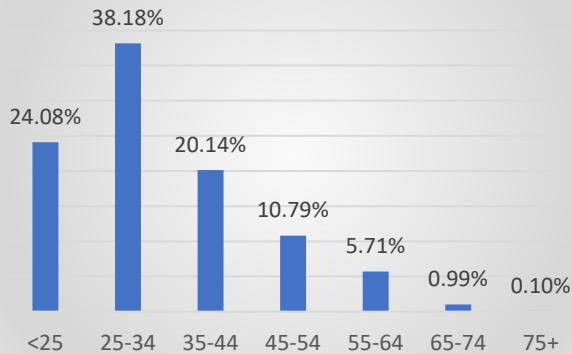

Sheriff's Daily Report

6/6/2021

Under the Custody of the Sheriff	
Total Male and Female	9,350
Jail Population	5,849
Community Corrections	3,501

Jail Population - Behind the Walls

Behind the Walls: Detainees that are physically housed under the Sheriff's custody 24 hours a day/7 days a week. This includes all populations listed on this chart - Divisional populations male & female, Outside Counties, Hospital, PRC, Women's Residential, & VRIC. Detainees in court-ordered treatment programs (PRC, Women's Residential, VRIC) are housed at CCDOC 24 hours a day/7 days week.

Sheriff's Daily Report

6/6/2021

CCSO Population Demographics

In Confinement

Gender Distribution

Race Distribution

Age Distribution

Community Corrections

Gender Distribution

Race Distribution

Age Distribution