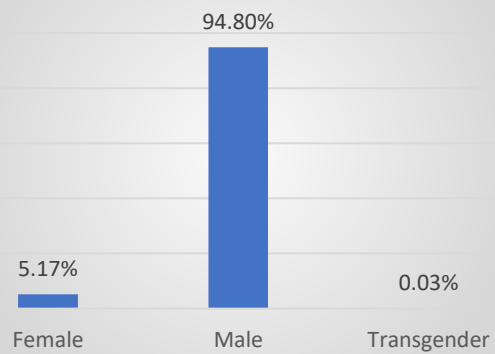

Sheriff's Daily Report

6/6/2021

Under the Custody of the Sheriff	
Total Male and Female	9,350
Jail Population	5,849
Community Corrections	3,501

Jail Population - Behind the Walls

Behind the Walls: Detainees that are physically housed under the Sheriff's custody 24 hours a day/7 days a week. This includes all populations listed on this chart - Divisional populations male & female, Outside Counties, Hospital, PRC, Women's Residential, & VRIC. Detainees in court-ordered treatment programs (PRC, Women's Residential, VRIC) are housed at CCDOC 24 hours a day/7 days week.

Sheriff's Daily Report

6/6/2021

CCSO Population Demographics

In Confinement

Gender Distribution

Race Distribution

Age Distribution

Community Corrections

Gender Distribution

Race Distribution

Age Distribution