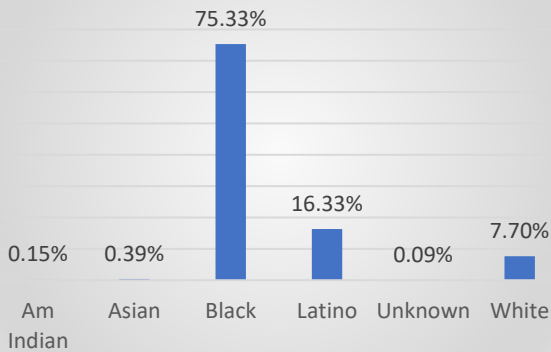

Sheriff's Daily Report

6/6/2021

Under the Custody of the Sheriff	
Total Male and Female	9,350
Jail Population	5,849
Community Corrections	3,501

Jail Population - Behind the Walls

Behind the Walls: Detainees that are physically housed under the Sheriff's custody 24 hours a day/7 days a week. This includes all populations listed on this chart - Divisional populations male & female, Outside Counties, Hospital, PRC, Women's Residential, & VRIC. Detainees in court-ordered treatment programs (PRC, Women's Residential, VRIC) are housed at CCDOC 24 hours a day/7 days week.

Sheriff's Daily Report

6/6/2021

CCSO Population Demographics

In Confinement

Gender Distribution

Race Distribution

Age Distribution

Community Corrections

Gender Distribution

Race Distribution

Age Distribution