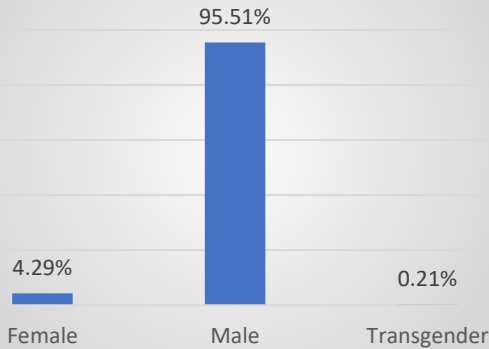

CCSO Population Demographics

In Confinement

Gender Distribution