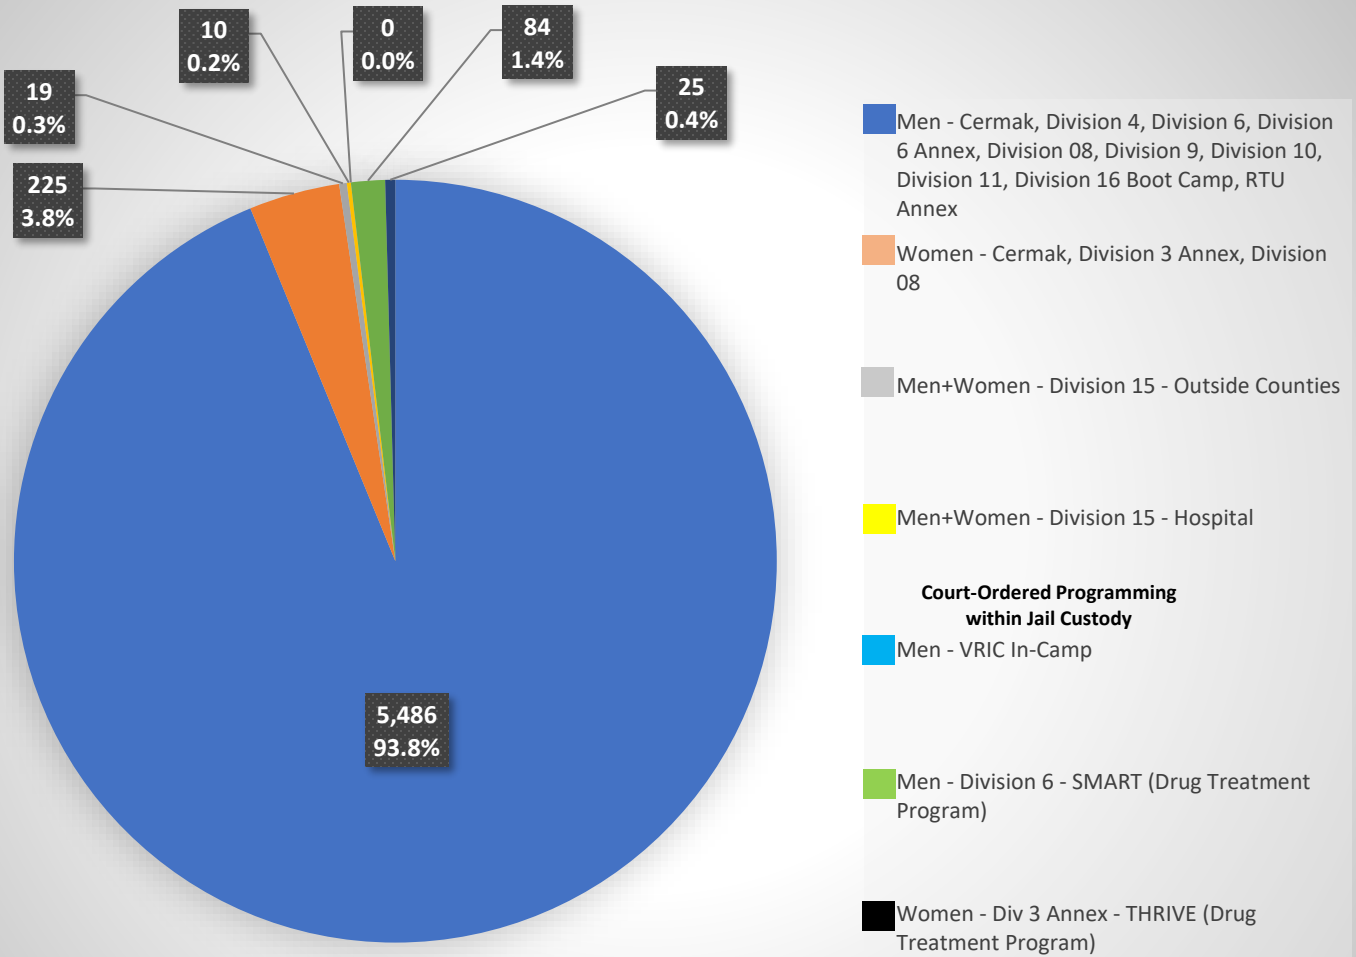

Sheriff's Daily Report

6/6/2021

Under the Custody of the Sheriff	
Total Male and Female	9,350
Jail Population	5,849
Community Corrections	3,501

Jail Population - Behind the Walls

Behind the Walls: Detainees that are physically housed under the Sheriff's custody 24 hours a day/7 days a week. This includes all populations listed on this chart - Divisional populations male & female, Outside Counties, Hospital, PRC, Women's Residential, & VRIC. Detainees in court-ordered treatment programs (PRC, Women's Residential, VRIC) are housed at CCDOC 24 hours a day/7 days week.

Sheriff's Daily Report

6/6/2021

CCSO Population Demographics

In Confinement

Gender Distribution

Race Distribution

Age Distribution

Community Corrections

Gender Distribution

Race Distribution

Age Distribution