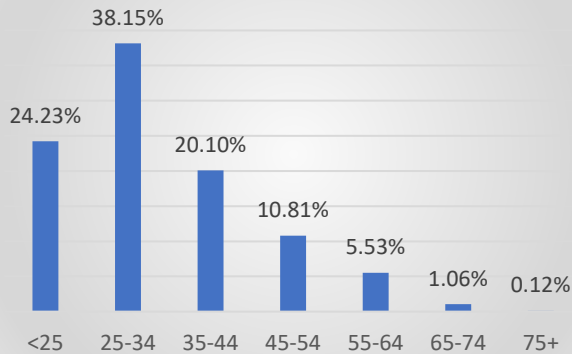

Sheriff's Daily Report

5/31/2021

Under the Custody of the Sheriff	
Total Male and Female	9,367
Jail Population	5,846
Community Corrections	3,521

Jail Population - Behind the Walls

Behind the Walls: Detainees that are physically housed under the Sheriff's custody 24 hours a day/7 days a week. This includes all populations listed on this chart - Divisional populations male & female, Outside Counties, Hospital, PRC, Women's Residential, & VRIC. Detainees in court-ordered treatment programs (PRC, Women's Residential, VRIC) are housed at CCDOC 24 hours a day/7 days week.

Sheriff's Daily Report

5/31/2021

CCSO Population Demographics

In Confinement

Gender Distribution

Race Distribution

Age Distribution

Community Corrections

Gender Distribution

Race Distribution

Age Distribution