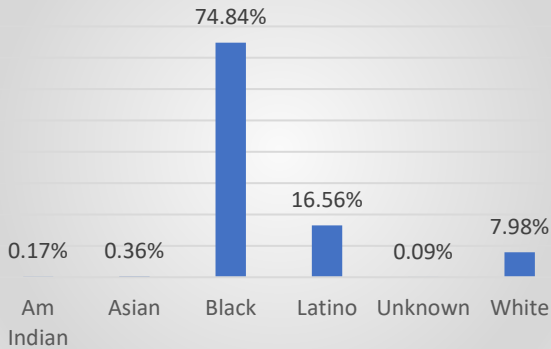

Sheriff's Daily Report

5/31/2021

Under the Custody of the Sheriff	
Total Male and Female	9,367
Jail Population	5,846
Community Corrections	3,521

Jail Population - Behind the Walls

Behind the Walls: Detainees that are physically housed under the Sheriff's custody 24 hours a day/7 days a week. This includes all populations listed on this chart - Divisional populations male & female, Outside Counties, Hospital, PRC, Women's Residential, & VRIC. Detainees in court-ordered treatment programs (PRC, Women's Residential, VRIC) are housed at CCDOC 24 hours a day/7 days week.

Sheriff's Daily Report

5/31/2021

CCSO Population Demographics

In Confinement

Gender Distribution

Race Distribution

Age Distribution

Community Corrections

Gender Distribution

Race Distribution

Age Distribution