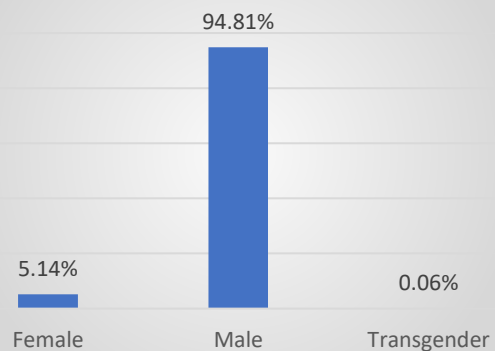

Sheriff's Daily Report

5/31/2021

Under the Custody of the Sheriff	
Total Male and Female	9,367
Jail Population	5,846
Community Corrections	3,521

Jail Population - Behind the Walls

Behind the Walls: Detainees that are physically housed under the Sheriff's custody 24 hours a day/7 days a week. This includes all populations listed on this chart - Divisional populations male & female, Outside Counties, Hospital, PRC, Women's Residential, & VRIC. Detainees in court-ordered treatment programs (PRC, Women's Residential, VRIC) are housed at CCDOC 24 hours a day/7 days week.

Sheriff's Daily Report

5/31/2021

CCSO Population Demographics

In Confinement

Gender Distribution

Race Distribution

Age Distribution

Community Corrections

Gender Distribution

Race Distribution

Age Distribution