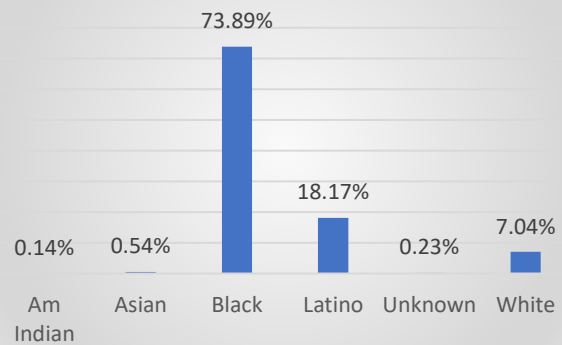

Sheriff's Daily Report

5/31/2021

Under the Custody of the Sheriff	
Total Male and Female	9,367
Jail Population	5,846
Community Corrections	3,521

Jail Population - Behind the Walls

Behind the Walls: Detainees that are physically housed under the Sheriff's custody 24 hours a day/7 days a week. This includes all populations listed on this chart - Divisional populations male & female, Outside Counties, Hospital, PRC, Women's Residential, & VRIC. Detainees in court-ordered treatment programs (PRC, Women's Residential, VRIC) are housed at CCDOC 24 hours a day/7 days week.

Sheriff's Daily Report

5/31/2021

CCSO Population Demographics

In Confinement

Gender Distribution

Race Distribution

Age Distribution

Community Corrections

Gender Distribution

Race Distribution

Age Distribution