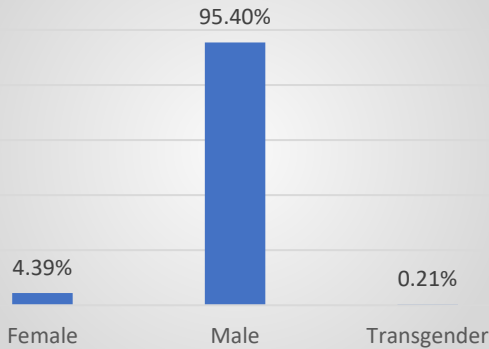

CCSO Population Demographics

In Confinement

Gender Distribution