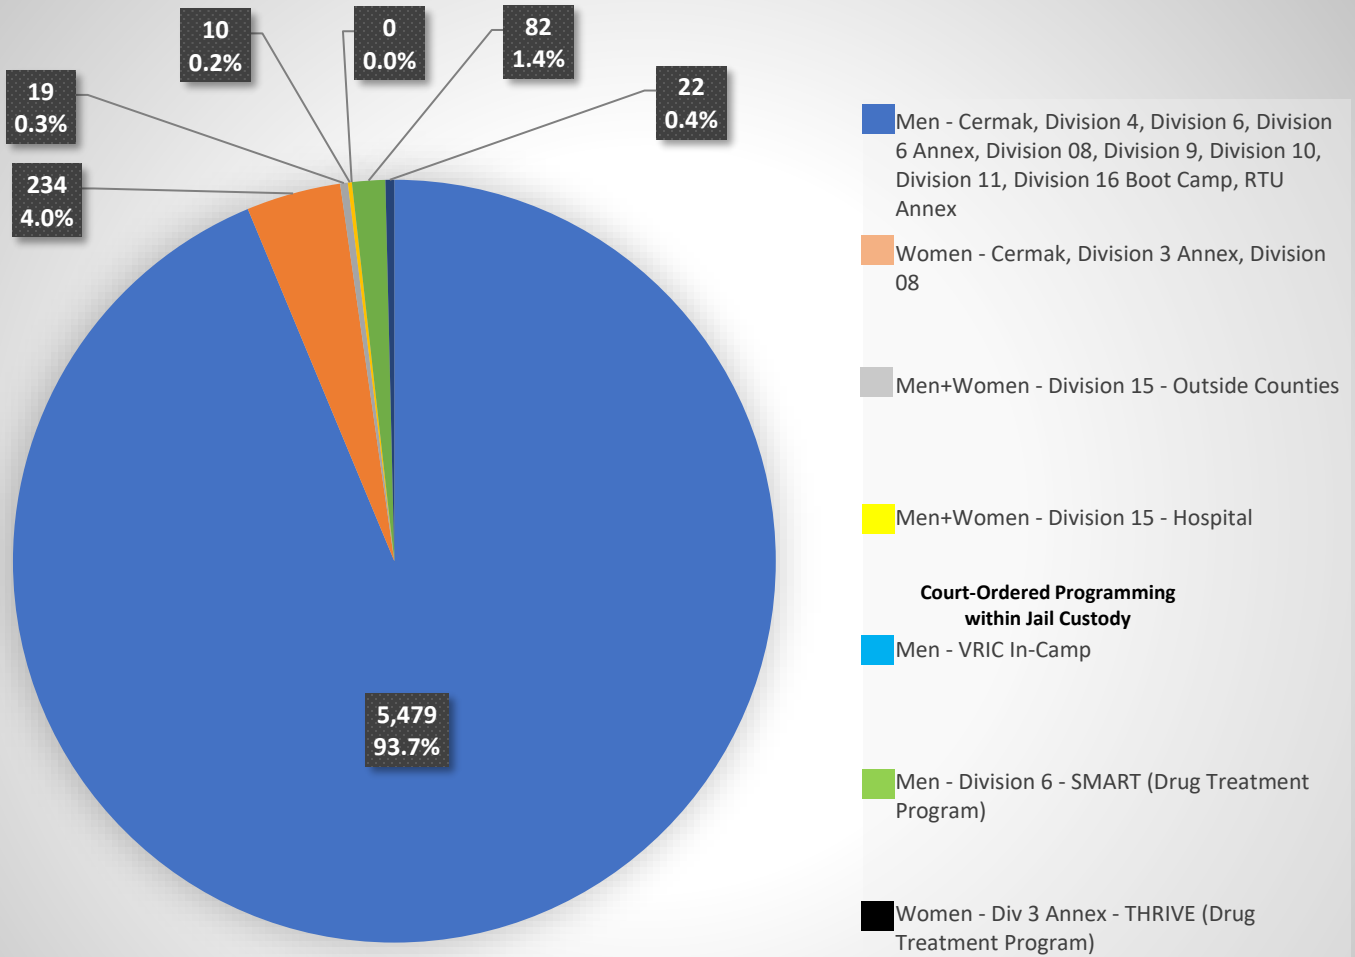

Sheriff's Daily Report

5/31/2021

Under the Custody of the Sheriff	
Total Male and Female	9,367
Jail Population	5,846
Community Corrections	3,521

Jail Population - Behind the Walls

Behind the Walls: Detainees that are physically housed under the Sheriff's custody 24 hours a day/7 days a week. This includes all populations listed on this chart - Divisional populations male & female, Outside Counties, Hospital, PRC, Women's Residential, & VRIC. Detainees in court-ordered treatment programs (PRC, Women's Residential, VRIC) are housed at CCDOC 24 hours a day/7 days week.

Sheriff's Daily Report

5/31/2021

CCSO Population Demographics

In Confinement

Gender Distribution

Race Distribution

Age Distribution

Community Corrections

Gender Distribution

Race Distribution

Age Distribution