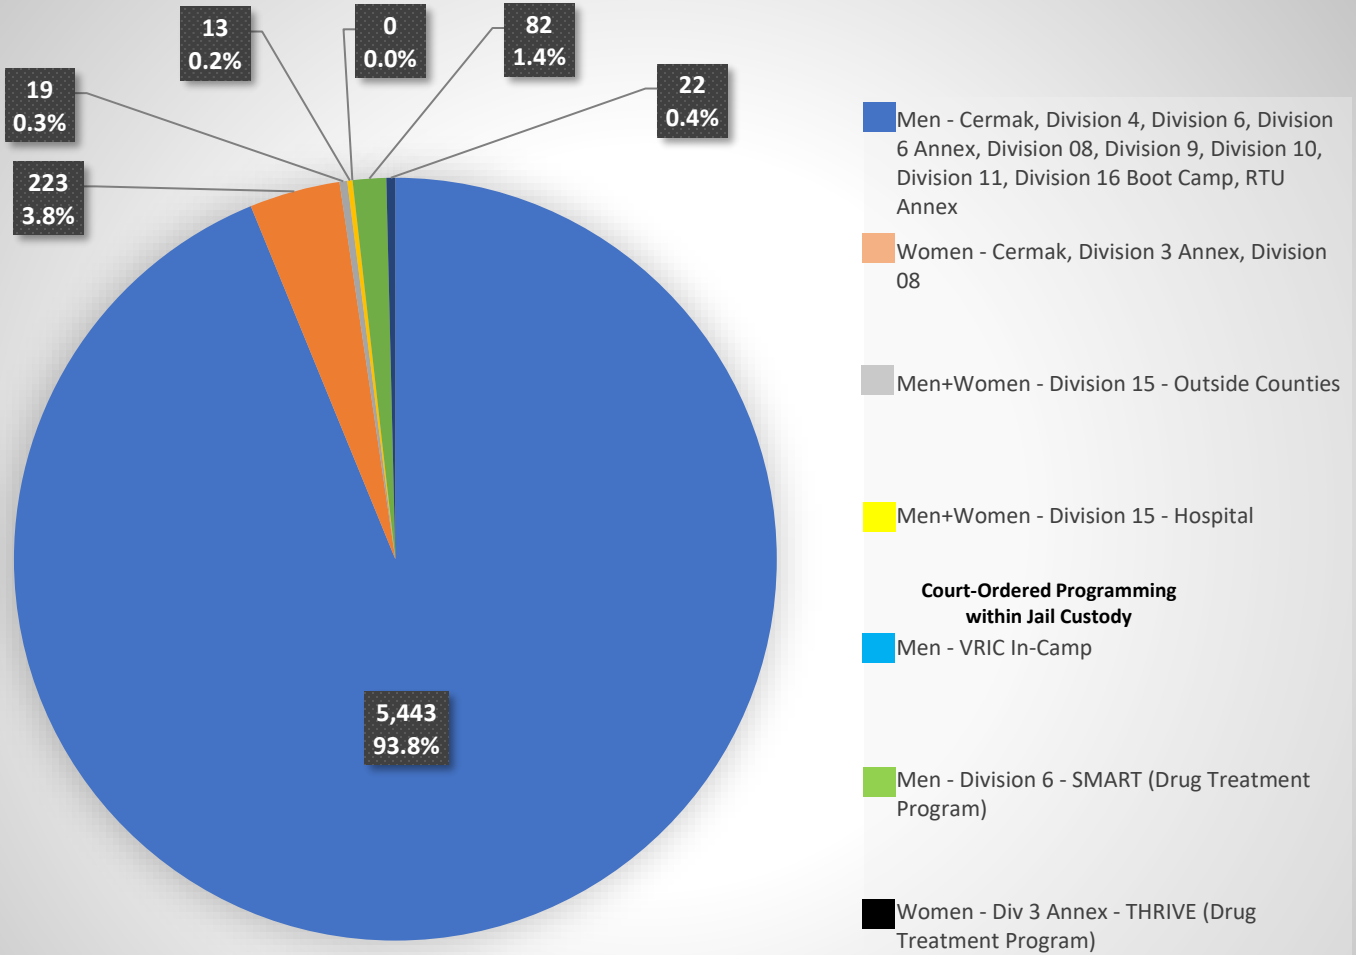

Sheriff's Daily Report

5/30/2021

Under the Custody of the Sheriff	
Total Male and Female	9,322
Jail Population	5,802
Community Corrections	3,520

Jail Population - Behind the Walls

Behind the Walls: Detainees that are physically housed under the Sheriff's custody 24 hours a day/7 days a week. This includes all populations listed on this chart - Divisional populations male & female, Outside Counties, Hospital, PRC, Women's Residential, & VRIC. Detainees in court-ordered treatment programs (PRC, Women's Residential, VRIC) are housed at CCDOC 24 hours a day/7 days week.

Sheriff's Daily Report

5/30/2021

CCSO Population Demographics

In Confinement

Gender Distribution

Race Distribution

Age Distribution

Community Corrections

Gender Distribution

Race Distribution

Age Distribution