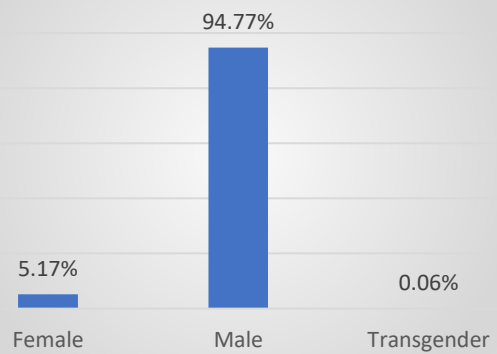

Sheriff's Daily Report

5/30/2021

Under the Custody of the Sheriff	
Total Male and Female	9,322
Jail Population	5,802
Community Corrections	3,520

Jail Population - Behind the Walls

Behind the Walls: Detainees that are physically housed under the Sheriff's custody 24 hours a day/7 days a week. This includes all populations listed on this chart - Divisional populations male & female, Outside Counties, Hospital, PRC, Women's Residential, & VRIC. Detainees in court-ordered treatment programs (PRC, Women's Residential, VRIC) are housed at CCDOC 24 hours a day/7 days week.

Sheriff's Daily Report

5/30/2021

CCSO Population Demographics

In Confinement

Gender Distribution

Race Distribution

Age Distribution

Community Corrections

Gender Distribution

Race Distribution

Age Distribution