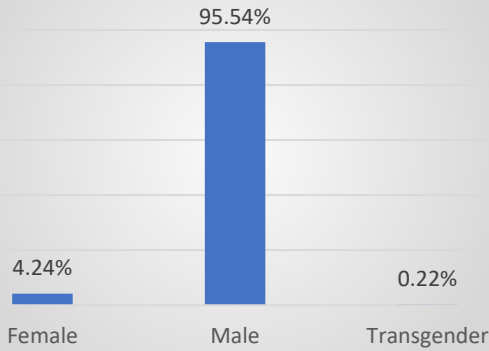

CCSO Population Demographics

In Confinement

Gender Distribution