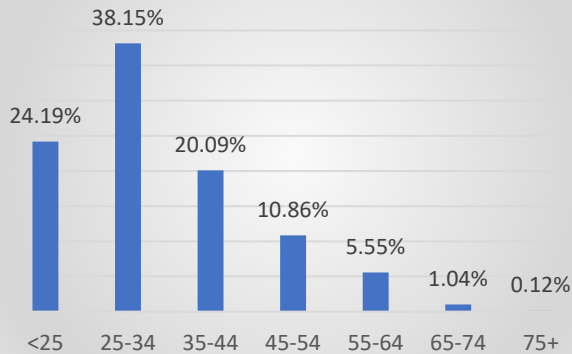

Sheriff's Daily Report

5/30/2021

Under the Custody of the Sheriff	
Total Male and Female	9,322
Jail Population	5,802
Community Corrections	3,520

Jail Population - Behind the Walls

Behind the Walls: Detainees that are physically housed under the Sheriff's custody 24 hours a day/7 days a week. This includes all populations listed on this chart - Divisional populations male & female, Outside Counties, Hospital, PRC, Women's Residential, & VRIC. Detainees in court-ordered treatment programs (PRC, Women's Residential, VRIC) are housed at CCDOC 24 hours a day/7 days week.

Sheriff's Daily Report

5/30/2021

CCSO Population Demographics

In Confinement

Gender Distribution

Race Distribution

Age Distribution

Community Corrections

Gender Distribution

Race Distribution

Age Distribution