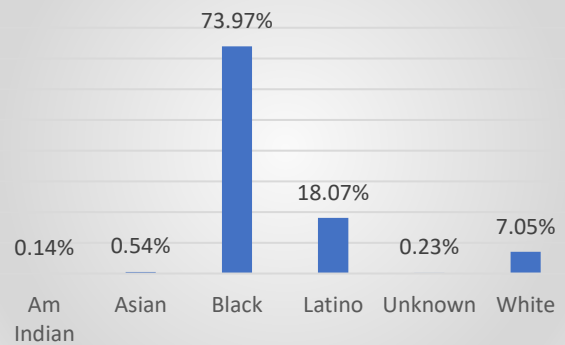

Sheriff's Daily Report

5/30/2021

Under the Custody of the Sheriff	
Total Male and Female	9,322
Jail Population	5,802
Community Corrections	3,520

Jail Population - Behind the Walls

Behind the Walls: Detainees that are physically housed under the Sheriff's custody 24 hours a day/7 days a week. This includes all populations listed on this chart - Divisional populations male & female, Outside Counties, Hospital, PRC, Women's Residential, & VRIC. Detainees in court-ordered treatment programs (PRC, Women's Residential, VRIC) are housed at CCDOC 24 hours a day/7 days week.

Sheriff's Daily Report

5/30/2021

CCSO Population Demographics

In Confinement

Gender Distribution

Race Distribution

Age Distribution

Community Corrections

Gender Distribution

Race Distribution

Age Distribution