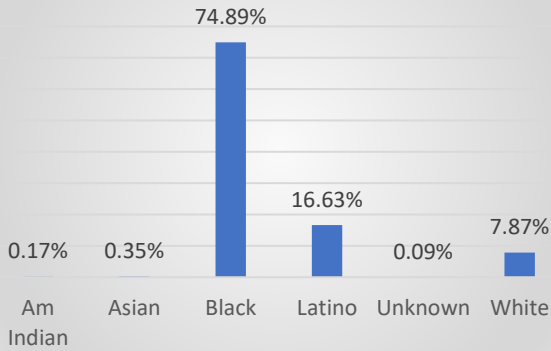

Sheriff's Daily Report

5/30/2021

Under the Custody of the Sheriff	
Total Male and Female	9,322
Jail Population	5,802
Community Corrections	3,520

Jail Population - Behind the Walls

Behind the Walls: Detainees that are physically housed under the Sheriff's custody 24 hours a day/7 days a week. This includes all populations listed on this chart - Divisional populations male & female, Outside Counties, Hospital, PRC, Women's Residential, & VRIC. Detainees in court-ordered treatment programs (PRC, Women's Residential, VRIC) are housed at CCDOC 24 hours a day/7 days week.

Sheriff's Daily Report

5/30/2021

CCSO Population Demographics

In Confinement

Gender Distribution

Race Distribution

Age Distribution

Community Corrections

Gender Distribution

Race Distribution

Age Distribution