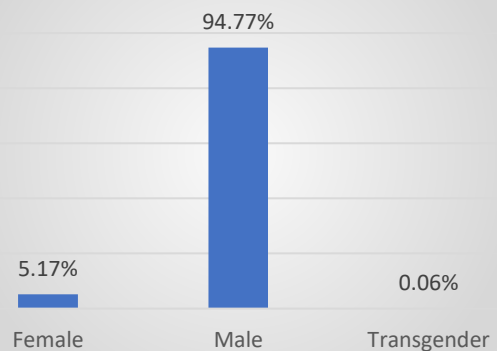

Sheriff's Daily Report

5/23/2021

Under the Custody of the Sheriff	
Total Male and Female	9,282
Jail Population	5,746
Community Corrections	3,536

Jail Population - Behind the Walls

Behind the Walls: Detainees that are physically housed under the Sheriff's custody 24 hours a day/7 days a week. This includes all populations listed on this chart - Divisional populations male & female, Outside Counties, Hospital, PRC, Women's Residential, & VRIC. Detainees in court-ordered treatment programs (PRC, Women's Residential, VRIC) are housed at CCDOC 24 hours a day/7 days week.

Sheriff's Daily Report

5/23/2021

CCSO Population Demographics

In Confinement

Gender Distribution

Race Distribution

Age Distribution

Community Corrections

Gender Distribution

Race Distribution

Age Distribution