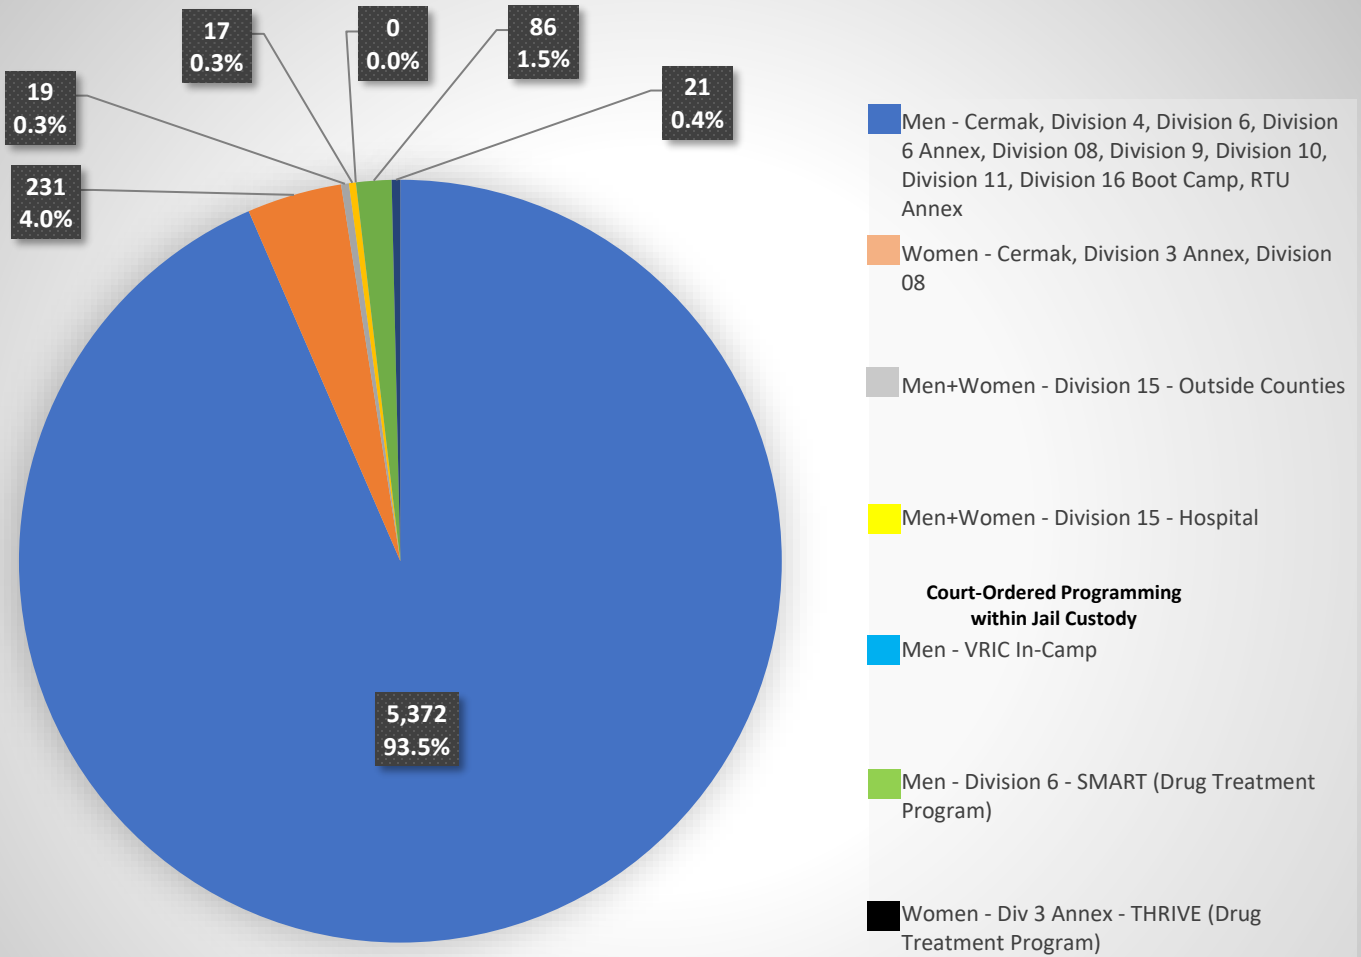

Sheriff's Daily Report

5/23/2021

Under the Custody of the Sheriff	
Total Male and Female	9,282
Jail Population	5,746
Community Corrections	3,536

Jail Population - Behind the Walls

Behind the Walls: Detainees that are physically housed under the Sheriff's custody 24 hours a day/7 days a week. This includes all populations listed on this chart - Divisional populations male & female, Outside Counties, Hospital, PRC, Women's Residential, & VRIC. Detainees in court-ordered treatment programs (PRC, Women's Residential, VRIC) are housed at CCDOC 24 hours a day/7 days week.

Sheriff's Daily Report

5/23/2021

CCSO Population Demographics

In Confinement

Gender Distribution

Race Distribution

Age Distribution

Community Corrections

Gender Distribution

Race Distribution

Age Distribution