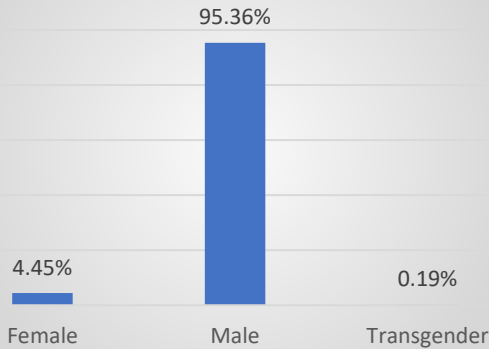

CCSO Population Demographics

In Confinement

Gender Distribution