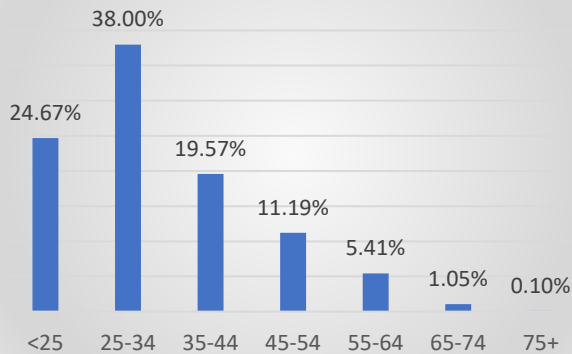

Sheriff's Daily Report

5/23/2021

Under the Custody of the Sheriff	
Total Male and Female	9,282
Jail Population	5,746
Community Corrections	3,536

Jail Population - Behind the Walls

Behind the Walls: Detainees that are physically housed under the Sheriff's custody 24 hours a day/7 days a week. This includes all populations listed on this chart - Divisional populations male & female, Outside Counties, Hospital, PRC, Women's Residential, & VRIC. Detainees in court-ordered treatment programs (PRC, Women's Residential, VRIC) are housed at CCDOC 24 hours a day/7 days week.

Sheriff's Daily Report

5/23/2021

CCSO Population Demographics

In Confinement

Gender Distribution

Race Distribution

Age Distribution

Community Corrections

Gender Distribution

Race Distribution

Age Distribution