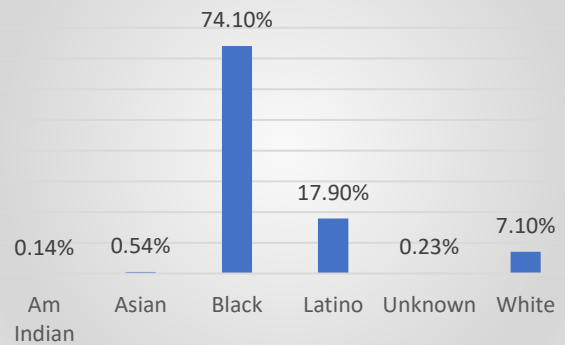

Sheriff's Daily Report

5/23/2021

Under the Custody of the Sheriff	
Total Male and Female	9,282
Jail Population	5,746
Community Corrections	3,536

Jail Population - Behind the Walls

Behind the Walls: Detainees that are physically housed under the Sheriff's custody 24 hours a day/7 days a week. This includes all populations listed on this chart - Divisional populations male & female, Outside Counties, Hospital, PRC, Women's Residential, & VRIC. Detainees in court-ordered treatment programs (PRC, Women's Residential, VRIC) are housed at CCDOC 24 hours a day/7 days week.

Sheriff's Daily Report

5/23/2021

CCSO Population Demographics

In Confinement

Gender Distribution

Race Distribution

Age Distribution

Community Corrections

Gender Distribution

Race Distribution

Age Distribution