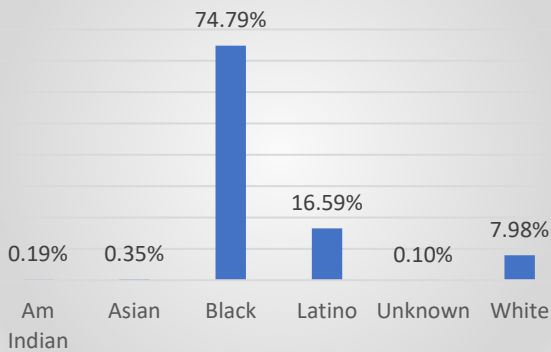

Sheriff's Daily Report

5/23/2021

Under the Custody of the Sheriff	
Total Male and Female	9,282
Jail Population	5,746
Community Corrections	3,536

Jail Population - Behind the Walls

Behind the Walls: Detainees that are physically housed under the Sheriff's custody 24 hours a day/7 days a week. This includes all populations listed on this chart - Divisional populations male & female, Outside Counties, Hospital, PRC, Women's Residential, & VRIC. Detainees in court-ordered treatment programs (PRC, Women's Residential, VRIC) are housed at CCDOC 24 hours a day/7 days week.

Sheriff's Daily Report

5/23/2021

CCSO Population Demographics

In Confinement

Gender Distribution

Race Distribution

Age Distribution

Community Corrections

Gender Distribution

Race Distribution

Age Distribution