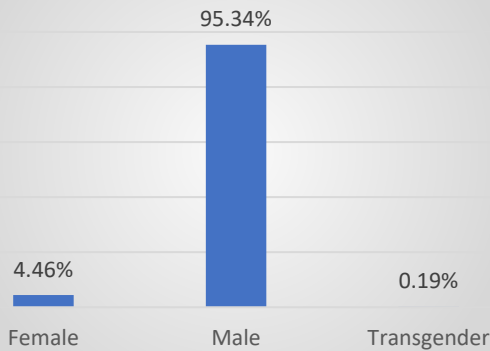

Sheriff's Daily Report

5/17/2021

CCSO Population Demographics

In Confinement

Gender Distribution