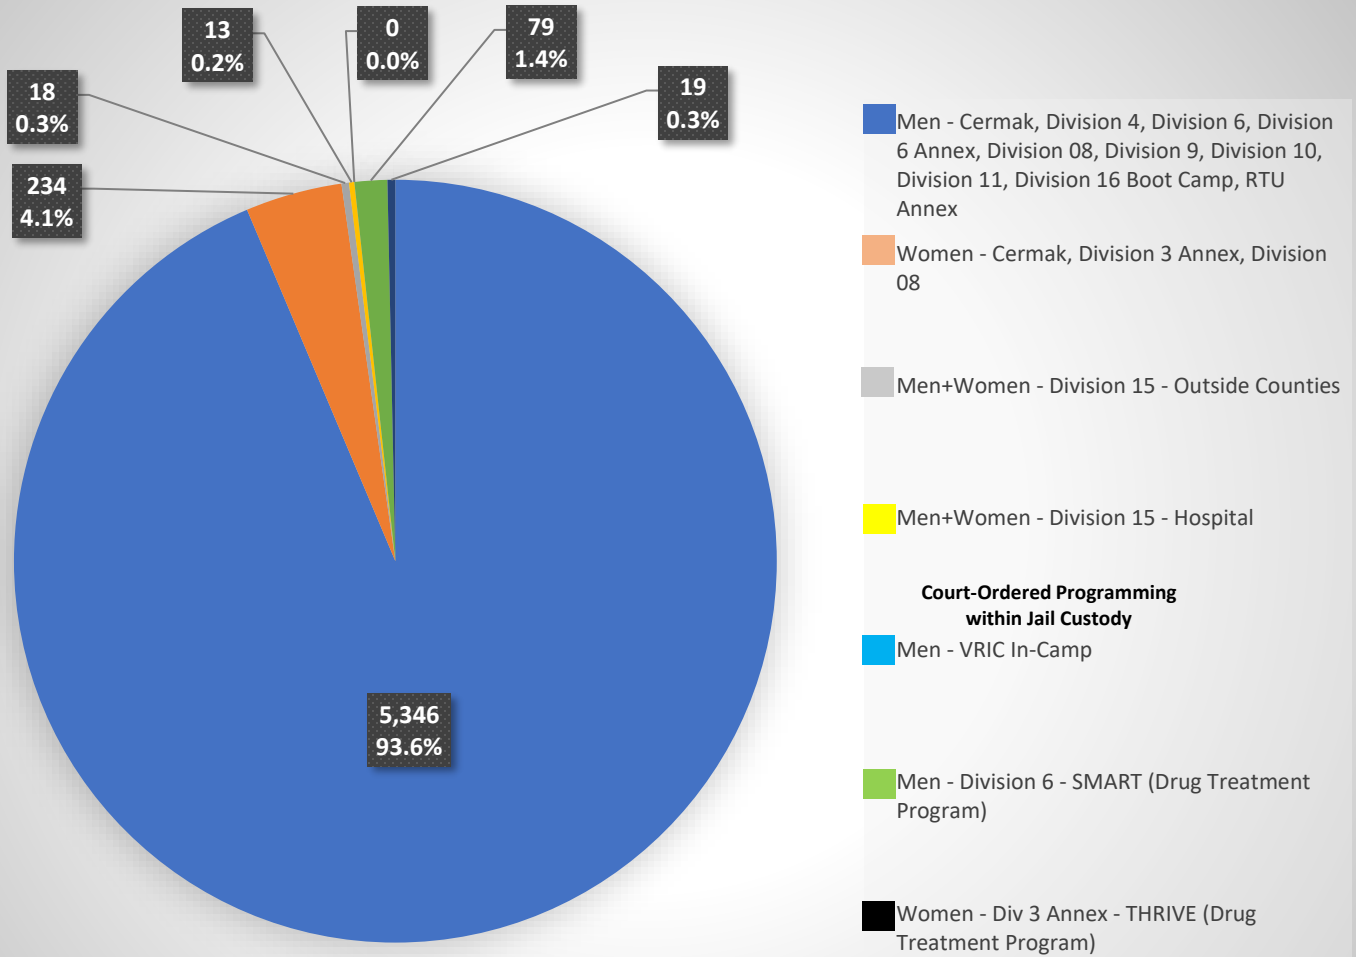

## 5/17/2021

Under the Custody of the Sheriff	
<b>Total Male and Female</b>	<b>9,272</b>
Jail Population	5,709
Community Corrections	3,563

### Jail Population - Behind the Walls

Behind the Walls: Detainees that are physically housed under the Sheriff's custody 24 hours a day/7 days a week. This includes all populations listed on this chart - Divisional populations male & female, Outside Counties, Hospital, PRC, Women's Residential, & VRIC. Detainees in court-ordered treatment programs (PRC, Women's Residential, VRIC) are housed at CCDOC 24 hours a day/7 days week.

##### Race Distribution

##### Age Distribution