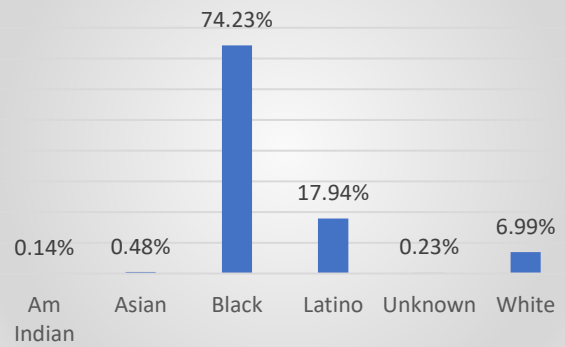

Sheriff's Daily Report

5/14/2021

Under the Custody of the Sheriff	
Total Male and Female	9,202
Jail Population	5,645
Community Corrections	3,557

Jail Population - Behind the Walls

Behind the Walls: Detainees that are physically housed under the Sheriff's custody 24 hours a day/7 days a week. This includes all populations listed on this chart - Divisional populations male & female, Outside Counties, Hospital, PRC, Women's Residential, & VRIC. Detainees in court-ordered treatment programs (PRC, Women's Residential, VRIC) are housed at CCDOC 24 hours a day/7 days week.

Sheriff's Daily Report

5/14/2021

CCSO Population Demographics

In Confinement

Gender Distribution

Race Distribution

Age Distribution

Community Corrections

Gender Distribution

Race Distribution

Age Distribution