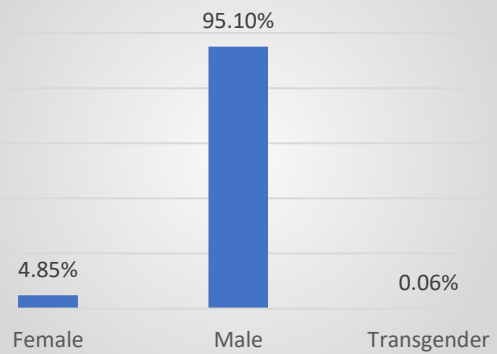

Sheriff's Daily Report

5/14/2021

Under the Custody of the Sheriff	
Total Male and Female	9,202
Jail Population	5,645
Community Corrections	3,557

Jail Population - Behind the Walls

Behind the Walls: Detainees that are physically housed under the Sheriff's custody 24 hours a day/7 days a week. This includes all populations listed on this chart - Divisional populations male & female, Outside Counties, Hospital, PRC, Women's Residential, & VRIC. Detainees in court-ordered treatment programs (PRC, Women's Residential, VRIC) are housed at CCDOC 24 hours a day/7 days week.

Sheriff's Daily Report

5/14/2021

CCSO Population Demographics

In Confinement

Gender Distribution

Race Distribution

Age Distribution

Community Corrections

Gender Distribution

Race Distribution

Age Distribution