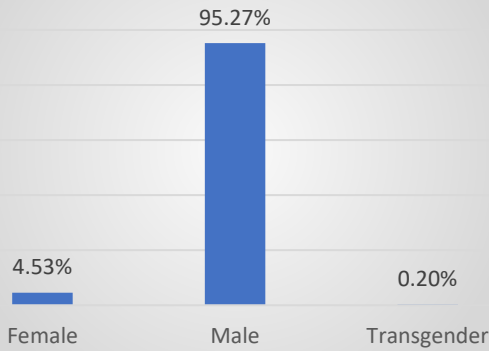

CCSO Population Demographics

In Confinement

Gender Distribution