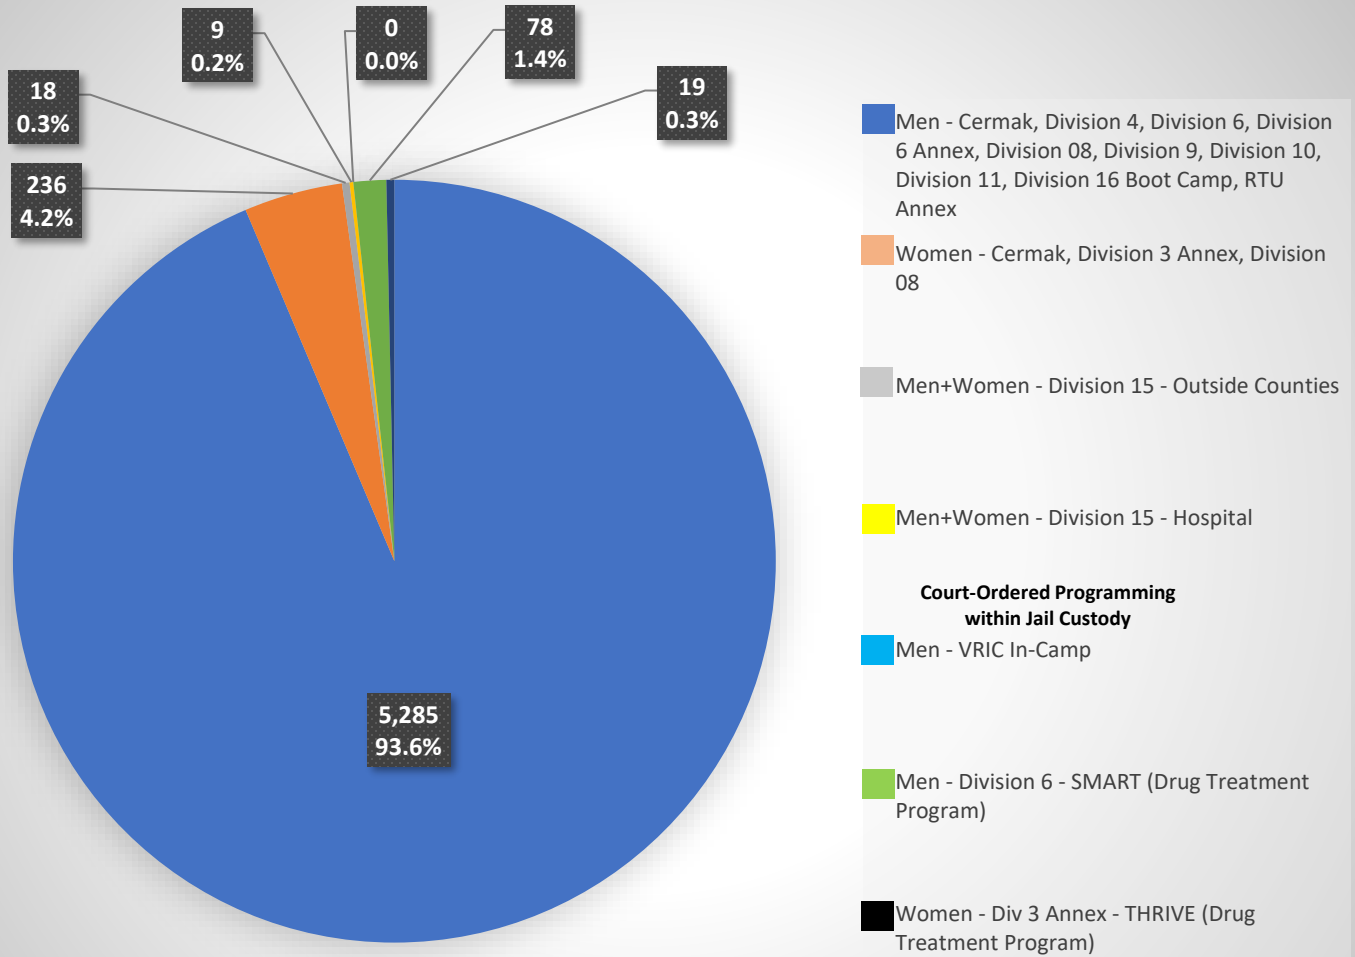

Sheriff's Daily Report

5/14/2021

Under the Custody of the Sheriff	
Total Male and Female	9,202
Jail Population	5,645
Community Corrections	3,557

Jail Population - Behind the Walls

Behind the Walls: Detainees that are physically housed under the Sheriff's custody 24 hours a day/7 days a week. This includes all populations listed on this chart - Divisional populations male & female, Outside Counties, Hospital, PRC, Women's Residential, & VRIC. Detainees in court-ordered treatment programs (PRC, Women's Residential, VRIC) are housed at CCDOC 24 hours a day/7 days week.

Sheriff's Daily Report

5/14/2021

CCSO Population Demographics

In Confinement

Gender Distribution

Race Distribution

Age Distribution

Community Corrections

Gender Distribution

Race Distribution

Age Distribution