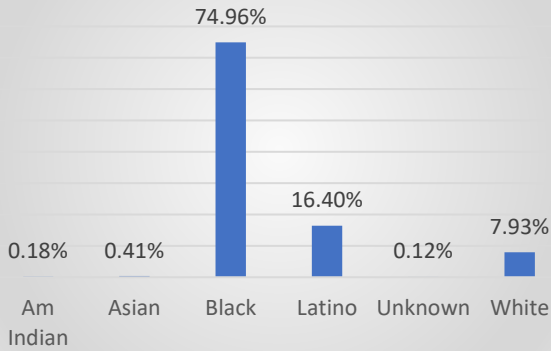

Sheriff's Daily Report

5/14/2021

Under the Custody of the Sheriff	
Total Male and Female	9,202
Jail Population	5,645
Community Corrections	3,557

Jail Population - Behind the Walls

Behind the Walls: Detainees that are physically housed under the Sheriff's custody 24 hours a day/7 days a week. This includes all populations listed on this chart - Divisional populations male & female, Outside Counties, Hospital, PRC, Women's Residential, & VRIC. Detainees in court-ordered treatment programs (PRC, Women's Residential, VRIC) are housed at CCDOC 24 hours a day/7 days week.

Sheriff's Daily Report

5/14/2021

CCSO Population Demographics

In Confinement

Gender Distribution

Race Distribution

Age Distribution

Community Corrections

Gender Distribution

Race Distribution

Age Distribution