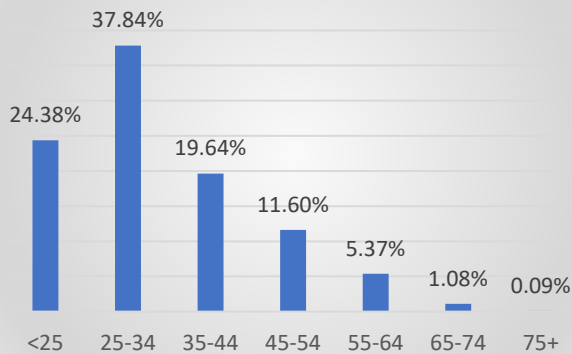

Sheriff's Daily Report

5/14/2021

Under the Custody of the Sheriff	
Total Male and Female	9,202
Jail Population	5,645
Community Corrections	3,557

Jail Population - Behind the Walls

Behind the Walls: Detainees that are physically housed under the Sheriff's custody 24 hours a day/7 days a week. This includes all populations listed on this chart - Divisional populations male & female, Outside Counties, Hospital, PRC, Women's Residential, & VRIC. Detainees in court-ordered treatment programs (PRC, Women's Residential, VRIC) are housed at CCDOC 24 hours a day/7 days week.

Sheriff's Daily Report

5/14/2021

CCSO Population Demographics

In Confinement

Gender Distribution

Race Distribution

Age Distribution

Community Corrections

Gender Distribution

Race Distribution

Age Distribution