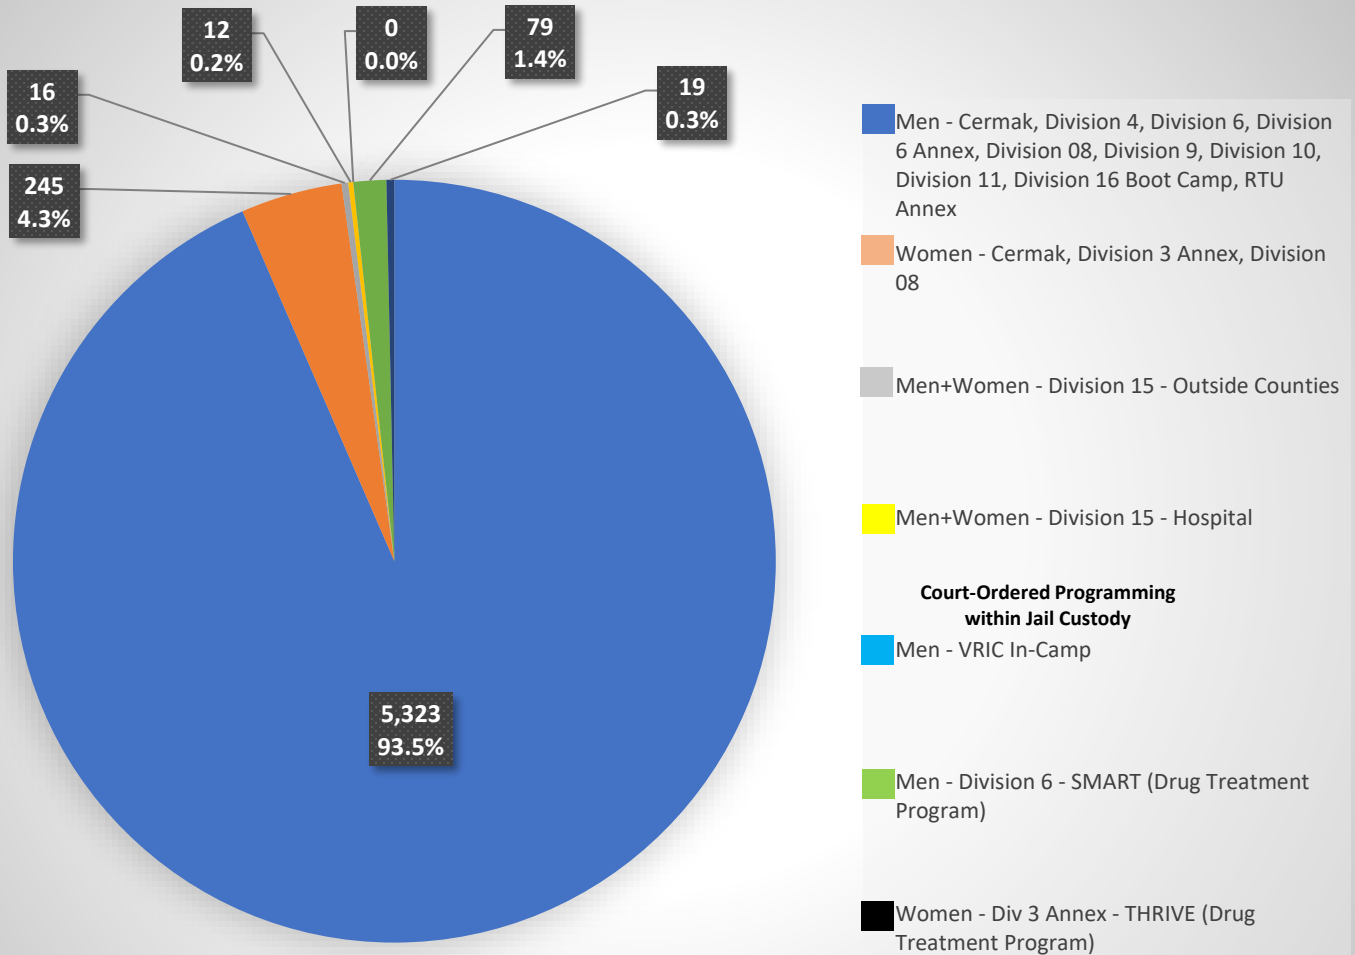

## 5/11/2021

Under the Custody of the Sheriff	
<b>Total Male and Female</b>	<b>9,283</b>
Jail Population	5,694
Community Corrections	3,589

### Jail Population - Behind the Walls

Behind the Walls: Detainees that are physically housed under the Sheriff's custody 24 hours a day/7 days a week. This includes all populations listed on this chart - Divisional populations male & female, Outside Counties, Hospital, PRC, Women's Residential, & VRIC. Detainees in court-ordered treatment programs (PRC, Women's Residential, VRIC) are housed at CCDOC 24 hours a day/7 days week.

#### Race Distribution

#### Age Distribution