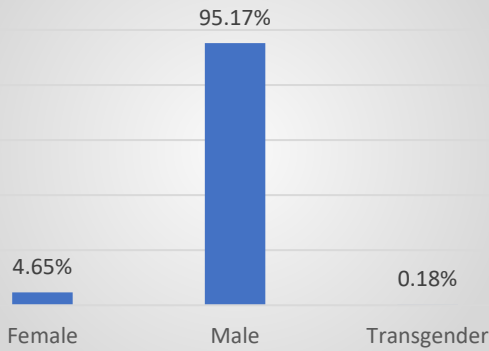

CCSO Population Demographics

In Confinement

Gender Distribution