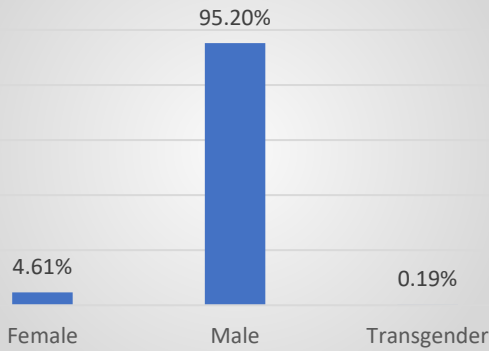

CCSO Population Demographics

In Confinement

Gender Distribution