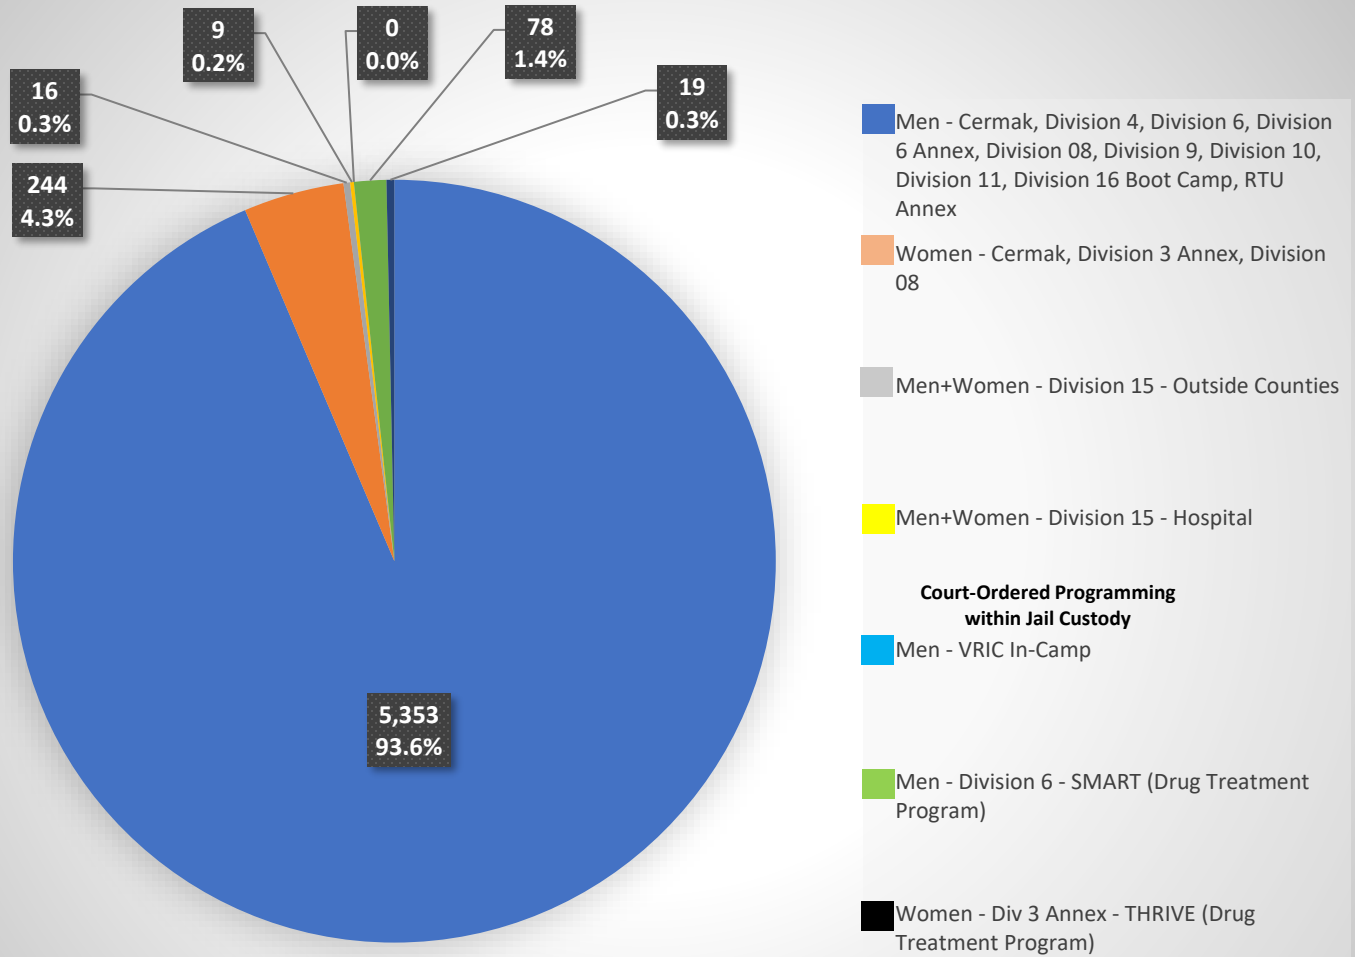

Sheriff's Daily Report

5/10/2021

Under the Custody of the Sheriff	
Total Male and Female	9,324
Jail Population	5,719
Community Corrections	3,605

Jail Population - Behind the Walls

Behind the Walls: Detainees that are physically housed under the Sheriff's custody 24 hours a day/7 days a week. This includes all populations listed on this chart - Divisional populations male & female, Outside Counties, Hospital, PRC, Women's Residential, & VRIC. Detainees in court-ordered treatment programs (PRC, Women's Residential, VRIC) are housed at CCDOC 24 hours a day/7 days week.

Sheriff's Daily Report

5/10/2021

CCSO Population Demographics

In Confinement

Gender Distribution

Race Distribution

Age Distribution

Community Corrections

Gender Distribution

Race Distribution

Age Distribution