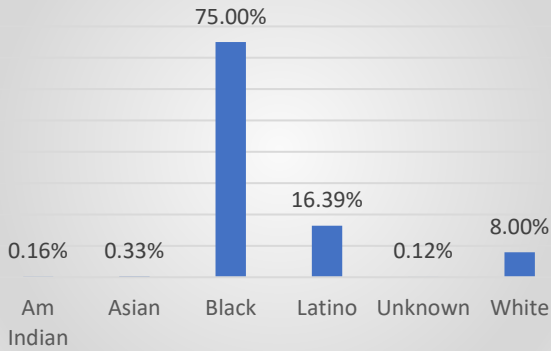

Sheriff's Daily Report

5/10/2021

Under the Custody of the Sheriff	
Total Male and Female	9,324
Jail Population	5,719
Community Corrections	3,605

Jail Population - Behind the Walls

Behind the Walls: Detainees that are physically housed under the Sheriff's custody 24 hours a day/7 days a week. This includes all populations listed on this chart - Divisional populations male & female, Outside Counties, Hospital, PRC, Women's Residential, & VRIC. Detainees in court-ordered treatment programs (PRC, Women's Residential, VRIC) are housed at CCDOC 24 hours a day/7 days week.

Sheriff's Daily Report

5/10/2021

CCSO Population Demographics

In Confinement

Gender Distribution

Race Distribution

Age Distribution

Community Corrections

Gender Distribution

Race Distribution

Age Distribution