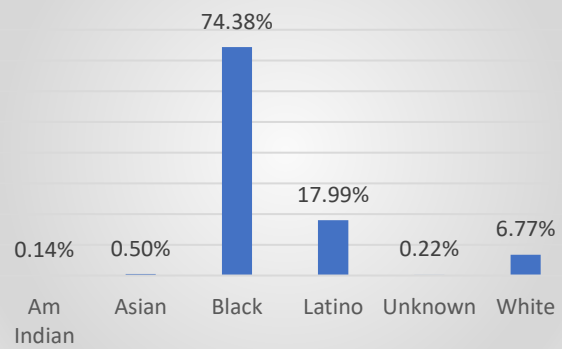

Sheriff's Daily Report

5/10/2021

Under the Custody of the Sheriff	
Total Male and Female	9,324
Jail Population	5,719
Community Corrections	3,605

Jail Population - Behind the Walls

Behind the Walls: Detainees that are physically housed under the Sheriff's custody 24 hours a day/7 days a week. This includes all populations listed on this chart - Divisional populations male & female, Outside Counties, Hospital, PRC, Women's Residential, & VRIC. Detainees in court-ordered treatment programs (PRC, Women's Residential, VRIC) are housed at CCDOC 24 hours a day/7 days week.

Sheriff's Daily Report

5/10/2021

CCSO Population Demographics

In Confinement

Gender Distribution

Race Distribution

Age Distribution

Community Corrections

Gender Distribution

Race Distribution

Age Distribution