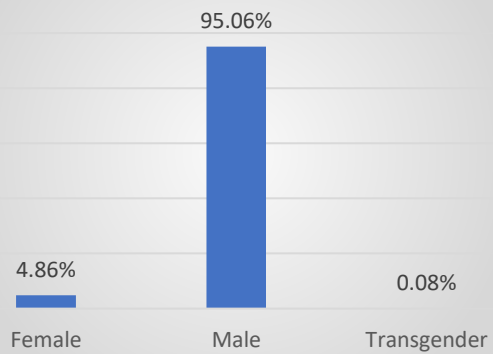

Sheriff's Daily Report

5/10/2021

Under the Custody of the Sheriff	
Total Male and Female	9,324
Jail Population	5,719
Community Corrections	3,605

Jail Population - Behind the Walls

Behind the Walls: Detainees that are physically housed under the Sheriff's custody 24 hours a day/7 days a week. This includes all populations listed on this chart - Divisional populations male & female, Outside Counties, Hospital, PRC, Women's Residential, & VRIC. Detainees in court-ordered treatment programs (PRC, Women's Residential, VRIC) are housed at CCDOC 24 hours a day/7 days week.

Sheriff's Daily Report

5/10/2021

CCSO Population Demographics

In Confinement

Gender Distribution

Race Distribution

Age Distribution

Community Corrections

Gender Distribution

Race Distribution

Age Distribution