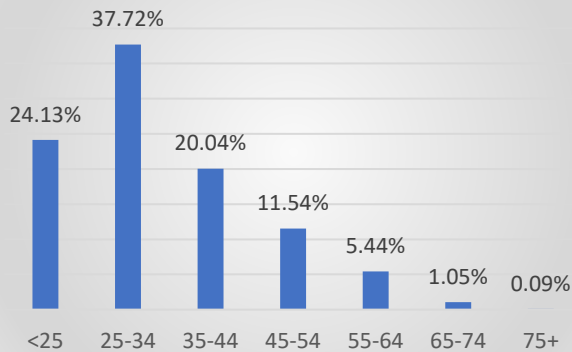

Sheriff's Daily Report

5/10/2021

Under the Custody of the Sheriff	
Total Male and Female	9,324
Jail Population	5,719
Community Corrections	3,605

Jail Population - Behind the Walls

Behind the Walls: Detainees that are physically housed under the Sheriff's custody 24 hours a day/7 days a week. This includes all populations listed on this chart - Divisional populations male & female, Outside Counties, Hospital, PRC, Women's Residential, & VRIC. Detainees in court-ordered treatment programs (PRC, Women's Residential, VRIC) are housed at CCDOC 24 hours a day/7 days week.

Sheriff's Daily Report

5/10/2021

CCSO Population Demographics

In Confinement

Gender Distribution

Race Distribution

Age Distribution

Community Corrections

Gender Distribution

Race Distribution

Age Distribution