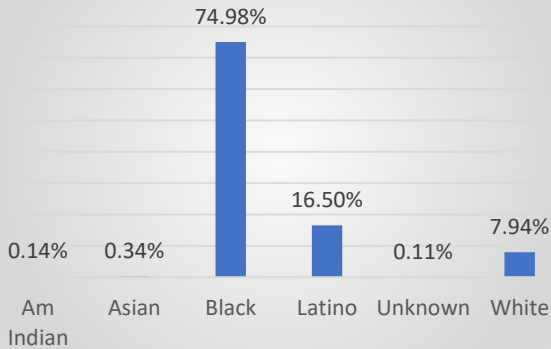

Sheriff's Daily Report

5/8/2021

Under the Custody of the Sheriff	
Total Male and Female	9,250
Jail Population	5,660
Community Corrections	3,590

Jail Population - Behind the Walls

Behind the Walls: Detainees that are physically housed under the Sheriff's custody 24 hours a day/7 days a week. This includes all populations listed on this chart - Divisional populations male & female, Outside Counties, Hospital, PRC, Women's Residential, & VRIC. Detainees in court-ordered treatment programs (PRC, Women's Residential, VRIC) are housed at CCDOC 24 hours a day/7 days week.

Sheriff's Daily Report

5/8/2021

CCSO Population Demographics

In Confinement

Gender Distribution

Race Distribution

Age Distribution

Community Corrections

Gender Distribution

Race Distribution

Age Distribution