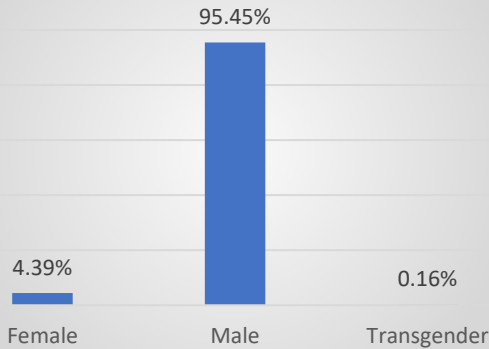

CCSO Population Demographics

In Confinement

Gender Distribution