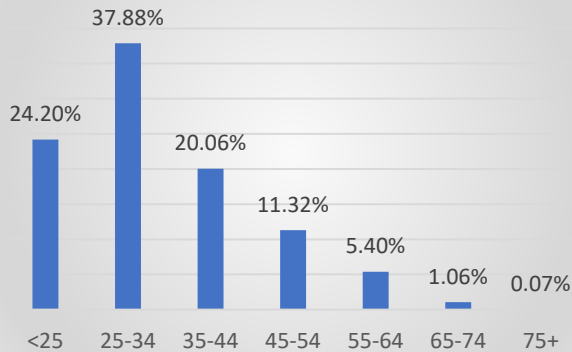

Sheriff's Daily Report

5/8/2021

Under the Custody of the Sheriff	
Total Male and Female	9,250
Jail Population	5,660
Community Corrections	3,590

Jail Population - Behind the Walls

Behind the Walls: Detainees that are physically housed under the Sheriff's custody 24 hours a day/7 days a week. This includes all populations listed on this chart - Divisional populations male & female, Outside Counties, Hospital, PRC, Women's Residential, & VRIC. Detainees in court-ordered treatment programs (PRC, Women's Residential, VRIC) are housed at CCDOC 24 hours a day/7 days week.

Sheriff's Daily Report

5/8/2021

CCSO Population Demographics

In Confinement

Gender Distribution

Race Distribution

Age Distribution

Community Corrections

Gender Distribution

Race Distribution

Age Distribution