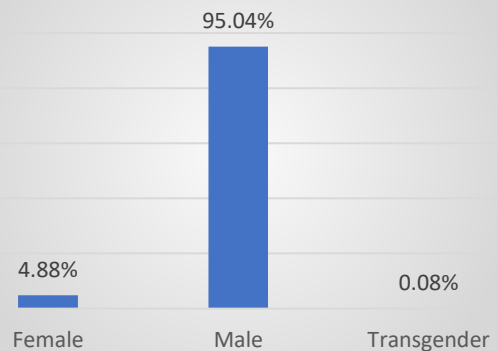

Sheriff's Daily Report

5/8/2021

Under the Custody of the Sheriff	
Total Male and Female	9,250
Jail Population	5,660
Community Corrections	3,590

Jail Population - Behind the Walls

Behind the Walls: Detainees that are physically housed under the Sheriff's custody 24 hours a day/7 days a week. This includes all populations listed on this chart - Divisional populations male & female, Outside Counties, Hospital, PRC, Women's Residential, & VRIC. Detainees in court-ordered treatment programs (PRC, Women's Residential, VRIC) are housed at CCDOC 24 hours a day/7 days week.

Sheriff's Daily Report

5/8/2021

CCSO Population Demographics

In Confinement

Gender Distribution

Race Distribution

Age Distribution

Community Corrections

Gender Distribution

Race Distribution

Age Distribution