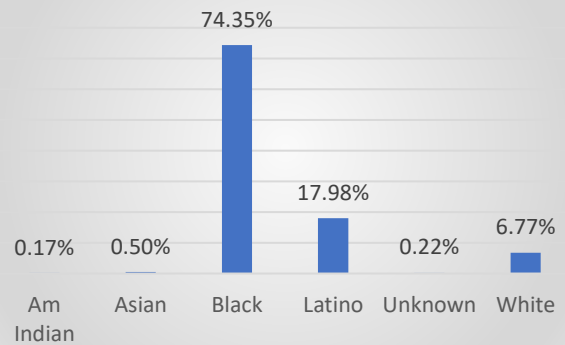

Sheriff's Daily Report

5/8/2021

Under the Custody of the Sheriff	
Total Male and Female	9,250
Jail Population	5,660
Community Corrections	3,590

Jail Population - Behind the Walls

Behind the Walls: Detainees that are physically housed under the Sheriff's custody 24 hours a day/7 days a week. This includes all populations listed on this chart - Divisional populations male & female, Outside Counties, Hospital, PRC, Women's Residential, & VRIC. Detainees in court-ordered treatment programs (PRC, Women's Residential, VRIC) are housed at CCDOC 24 hours a day/7 days week.

Sheriff's Daily Report

5/8/2021

CCSO Population Demographics

In Confinement

Gender Distribution

Race Distribution

Age Distribution

Community Corrections

Gender Distribution

Race Distribution

Age Distribution