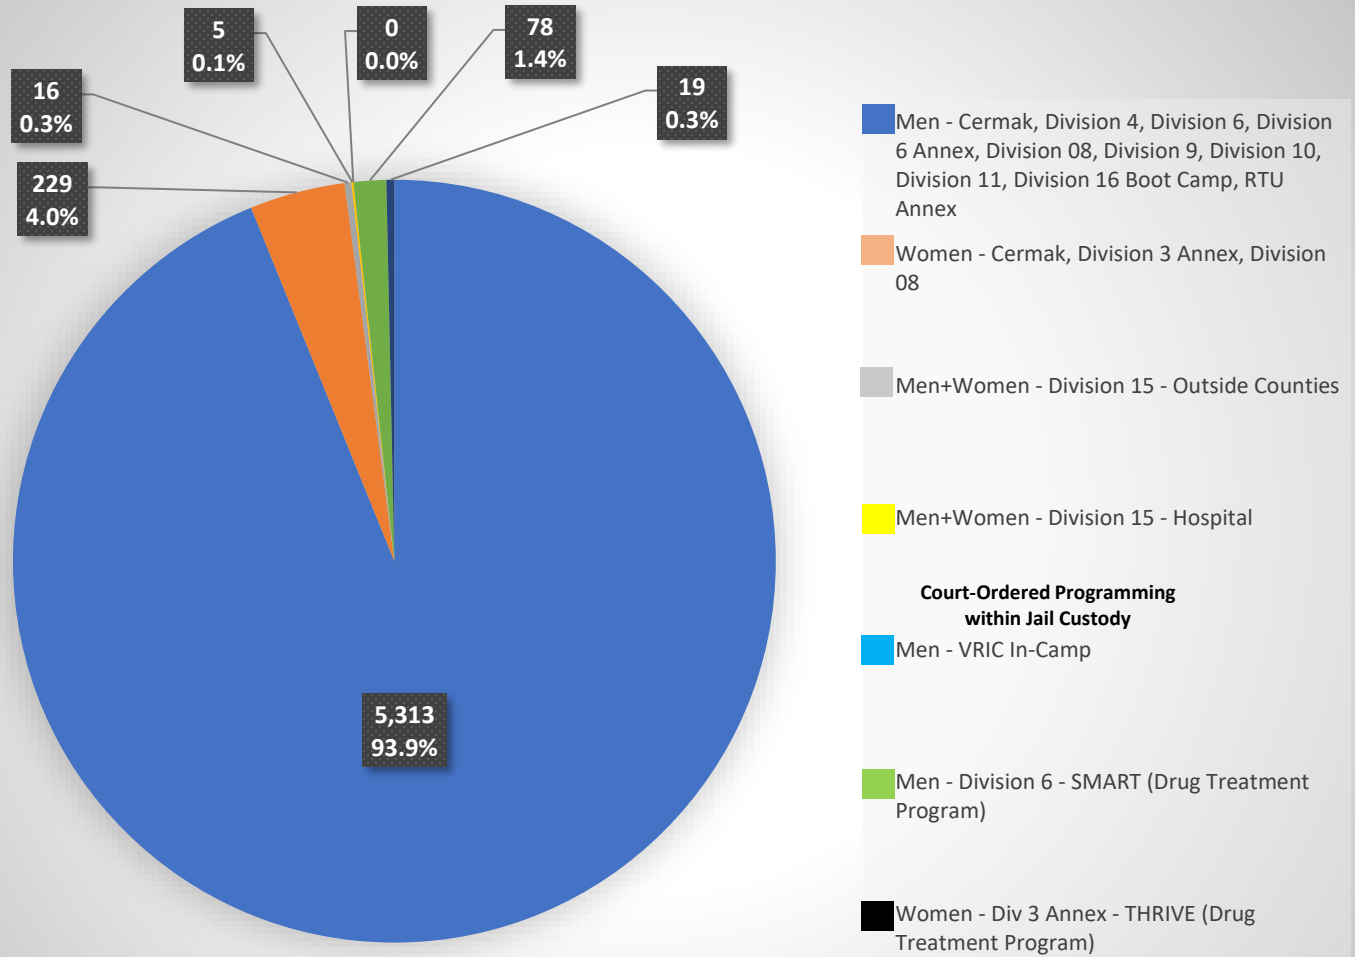

Sheriff's Daily Report

5/8/2021

Under the Custody of the Sheriff	
Total Male and Female	9,250
Jail Population	5,660
Community Corrections	3,590

Jail Population - Behind the Walls

Behind the Walls: Detainees that are physically housed under the Sheriff's custody 24 hours a day/7 days a week. This includes all populations listed on this chart - Divisional populations male & female, Outside Counties, Hospital, PRC, Women's Residential, & VRIC. Detainees in court-ordered treatment programs (PRC, Women's Residential, VRIC) are housed at CCDOC 24 hours a day/7 days week.

Sheriff's Daily Report

5/8/2021

CCSO Population Demographics

In Confinement

Gender Distribution

Race Distribution

Age Distribution

Community Corrections

Gender Distribution

Race Distribution

Age Distribution