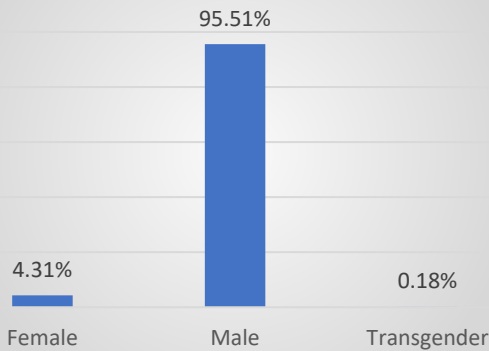

Sheriff's Daily Report

4/26/2021

Under the Custody of the Sheriff	
Total Male and Female	9,304
Jail Population	5,673
Community Corrections	3,631

Jail Population - Behind the Walls

Behind the Walls: Detainees that are physically housed under the Sheriff's custody 24 hours a day/7 days a week. This includes all populations listed on this chart - Divisional populations male & female, Outside Counties, Hospital, PRC, Women's Residential, & VRIC. Detainees in court-ordered treatment programs (PRC, Women's Residential, VRIC) are housed at CCDOC 24 hours a day/7 days week.

Sheriff's Daily Report

4/26/2021

CCSO Population Demographics

In Confinement

Community Corrections

Gender Distribution

Gender Distribution

Race Distribution

Race Distribution

Age Distribution

Age Distribution