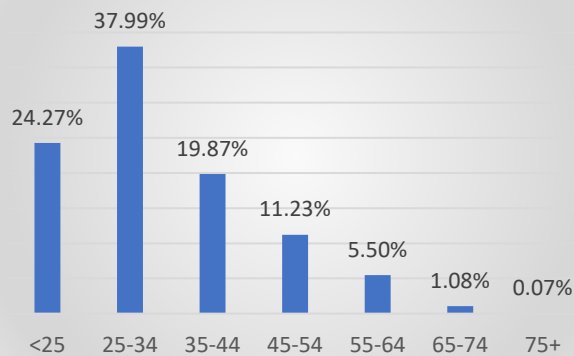

Sheriff's Daily Report

4/26/2021

Under the Custody of the Sheriff	
Total Male and Female	9,304
Jail Population	5,673
Community Corrections	3,631

Jail Population - Behind the Walls

Behind the Walls: Detainees that are physically housed under the Sheriff's custody 24 hours a day/7 days a week. This includes all populations listed on this chart - Divisional populations male & female, Outside Counties, Hospital, PRC, Women's Residential, & VRIC. Detainees in court-ordered treatment programs (PRC, Women's Residential, VRIC) are housed at CCDOC 24 hours a day/7 days week.

Sheriff's Daily Report

4/26/2021

CCSO Population Demographics

In Confinement

Community Corrections

Gender Distribution

Gender Distribution

Race Distribution

Race Distribution

Age Distribution

Age Distribution