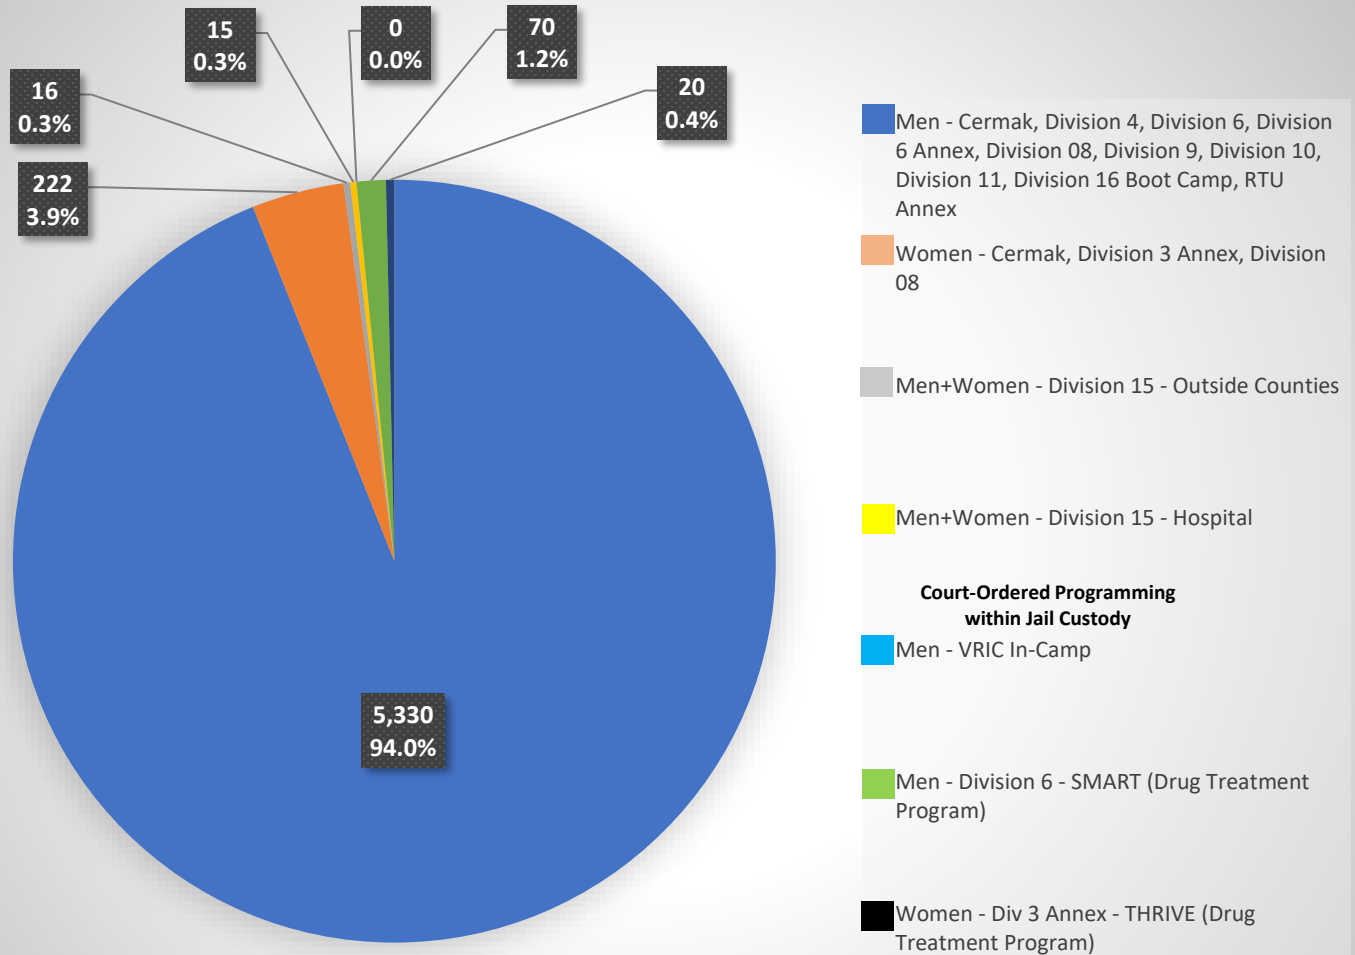

Sheriff's Daily Report

4/26/2021

Under the Custody of the Sheriff	
Total Male and Female	9,304
Jail Population	5,673
Community Corrections	3,631

Jail Population - Behind the Walls

Behind the Walls: Detainees that are physically housed under the Sheriff's custody 24 hours a day/7 days a week. This includes all populations listed on this chart - Divisional populations male & female, Outside Counties, Hospital, PRC, Women's Residential, & VRIC. Detainees in court-ordered treatment programs (PRC, Women's Residential, VRIC) are housed at CCDOC 24 hours a day/7 days week.

Sheriff's Daily Report

4/26/2021

CCSO Population Demographics

In Confinement

Community Corrections

Gender Distribution

Gender Distribution

Race Distribution

Race Distribution

Age Distribution

Age Distribution