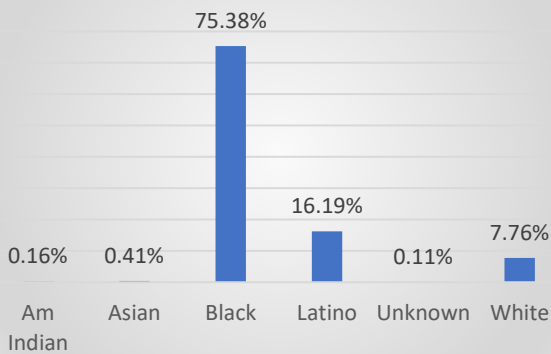

Sheriff's Daily Report

4/26/2021

Under the Custody of the Sheriff	
Total Male and Female	9,304
Jail Population	5,673
Community Corrections	3,631

Jail Population - Behind the Walls

Behind the Walls: Detainees that are physically housed under the Sheriff's custody 24 hours a day/7 days a week. This includes all populations listed on this chart - Divisional populations male & female, Outside Counties, Hospital, PRC, Women's Residential, & VRIC. Detainees in court-ordered treatment programs (PRC, Women's Residential, VRIC) are housed at CCDOC 24 hours a day/7 days week.

Sheriff's Daily Report

4/26/2021

CCSO Population Demographics

In Confinement

Community Corrections

Gender Distribution

Gender Distribution

Race Distribution

Race Distribution

Age Distribution

Age Distribution