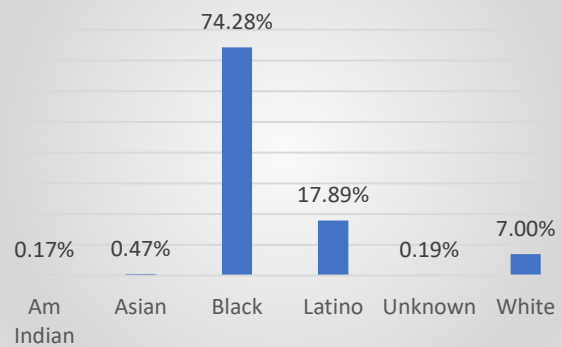

Sheriff's Daily Report

4/26/2021

Under the Custody of the Sheriff	
Total Male and Female	9,304
Jail Population	5,673
Community Corrections	3,631

Jail Population - Behind the Walls

Behind the Walls: Detainees that are physically housed under the Sheriff's custody 24 hours a day/7 days a week. This includes all populations listed on this chart - Divisional populations male & female, Outside Counties, Hospital, PRC, Women's Residential, & VRIC. Detainees in court-ordered treatment programs (PRC, Women's Residential, VRIC) are housed at CCDOC 24 hours a day/7 days week.

Sheriff's Daily Report

4/26/2021

CCSO Population Demographics

In Confinement

Community Corrections

Gender Distribution

Gender Distribution

Race Distribution

Race Distribution

Age Distribution

Age Distribution