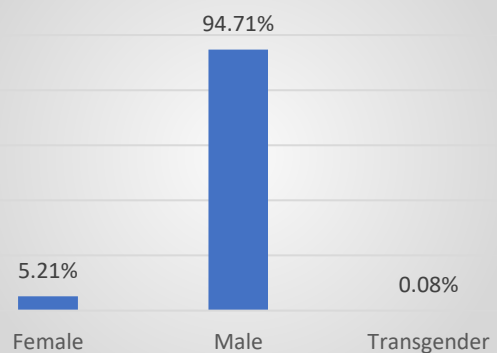

Sheriff's Daily Report

4/26/2021

Under the Custody of the Sheriff	
Total Male and Female	9,304
Jail Population	5,673
Community Corrections	3,631

Jail Population - Behind the Walls

Behind the Walls: Detainees that are physically housed under the Sheriff's custody 24 hours a day/7 days a week. This includes all populations listed on this chart - Divisional populations male & female, Outside Counties, Hospital, PRC, Women's Residential, & VRIC. Detainees in court-ordered treatment programs (PRC, Women's Residential, VRIC) are housed at CCDOC 24 hours a day/7 days week.

Sheriff's Daily Report

4/26/2021

CCSO Population Demographics

In Confinement

Community Corrections

Gender Distribution

Gender Distribution

Race Distribution

Race Distribution

Age Distribution

Age Distribution