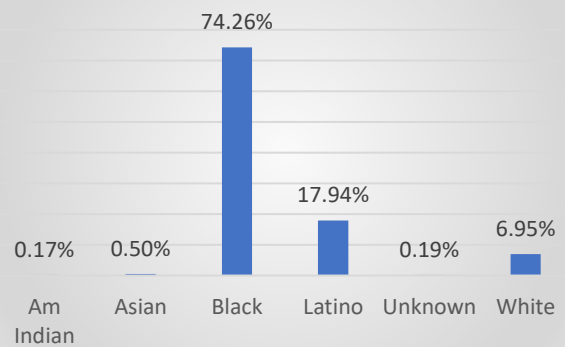

Sheriff's Daily Report

4/23/2021

Under the Custody of the Sheriff	
Total Male and Female	9,257
Jail Population	5,625
Community Corrections	3,632

Jail Population - Behind the Walls

Behind the Walls: Detainees that are physically housed under the Sheriff's custody 24 hours a day/7 days a week. This includes all populations listed on this chart - Divisional populations male & female, Outside Counties, Hospital, PRC, Women's Residential, & VRIC. Detainees in court-ordered treatment programs (PRC, Women's Residential, VRIC) are housed at CCDOC 24 hours a day/7 days week.

Sheriff's Daily Report

4/23/2021

CCSO Population Demographics

In Confinement

Gender Distribution

Race Distribution

Age Distribution

Community Corrections

Gender Distribution

Race Distribution

Age Distribution