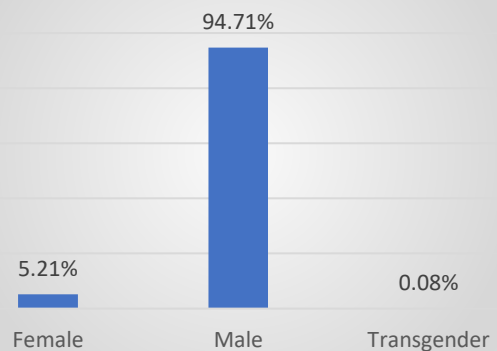

Sheriff's Daily Report

4/23/2021

Under the Custody of the Sheriff	
Total Male and Female	9,257
Jail Population	5,625
Community Corrections	3,632

Jail Population - Behind the Walls

Behind the Walls: Detainees that are physically housed under the Sheriff's custody 24 hours a day/7 days a week. This includes all populations listed on this chart - Divisional populations male & female, Outside Counties, Hospital, PRC, Women's Residential, & VRIC. Detainees in court-ordered treatment programs (PRC, Women's Residential, VRIC) are housed at CCDOC 24 hours a day/7 days week.

Sheriff's Daily Report

4/23/2021

CCSO Population Demographics

In Confinement

Gender Distribution

Race Distribution

Age Distribution

Community Corrections

Gender Distribution

Race Distribution

Age Distribution