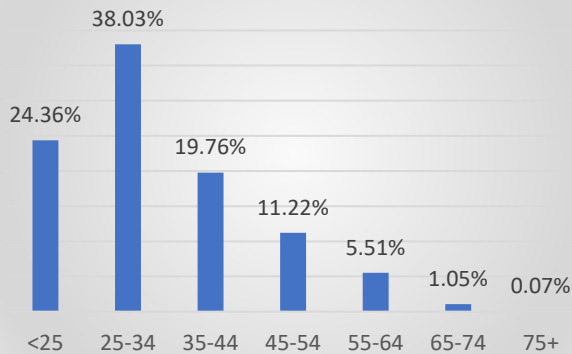

Sheriff's Daily Report

4/23/2021

Under the Custody of the Sheriff	
Total Male and Female	9,257
Jail Population	5,625
Community Corrections	3,632

Jail Population - Behind the Walls

Behind the Walls: Detainees that are physically housed under the Sheriff's custody 24 hours a day/7 days a week. This includes all populations listed on this chart - Divisional populations male & female, Outside Counties, Hospital, PRC, Women's Residential, & VRIC. Detainees in court-ordered treatment programs (PRC, Women's Residential, VRIC) are housed at CCDOC 24 hours a day/7 days week.

Sheriff's Daily Report

4/23/2021

CCSO Population Demographics

In Confinement

Gender Distribution

Race Distribution

Age Distribution

Community Corrections

Gender Distribution

Race Distribution

Age Distribution