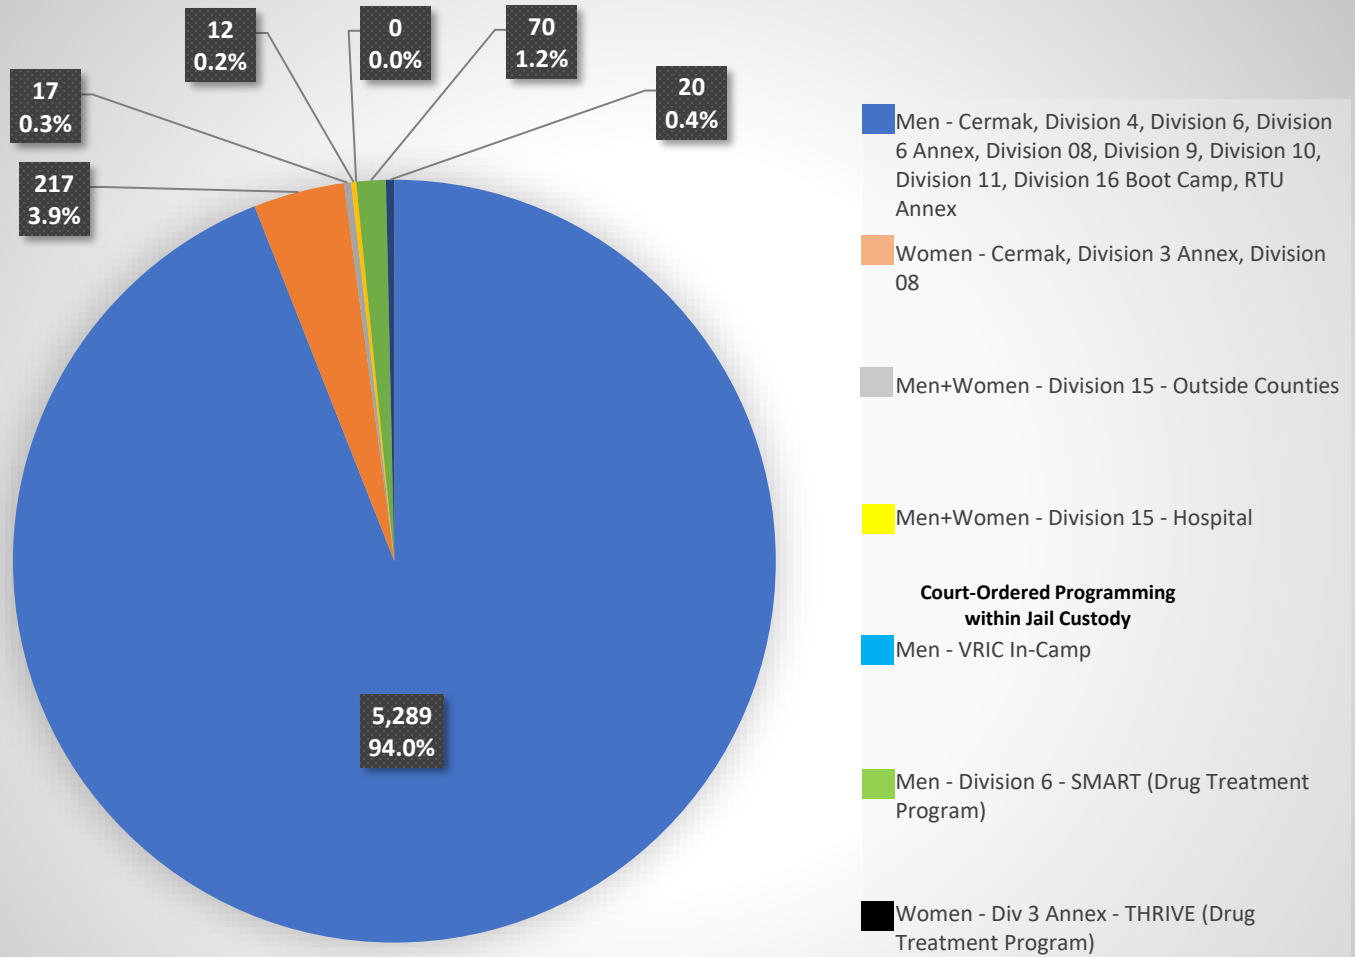

Sheriff's Daily Report

4/23/2021

Under the Custody of the Sheriff	
Total Male and Female	9,257
Jail Population	5,625
Community Corrections	3,632

Jail Population - Behind the Walls

Behind the Walls: Detainees that are physically housed under the Sheriff's custody 24 hours a day/7 days a week. This includes all populations listed on this chart - Divisional populations male & female, Outside Counties, Hospital, PRC, Women's Residential, & VRIC. Detainees in court-ordered treatment programs (PRC, Women's Residential, VRIC) are housed at CCDOC 24 hours a day/7 days week.

Sheriff's Daily Report

4/23/2021

CCSO Population Demographics

In Confinement

Gender Distribution

Race Distribution

Age Distribution

Community Corrections

Gender Distribution

Race Distribution

Age Distribution