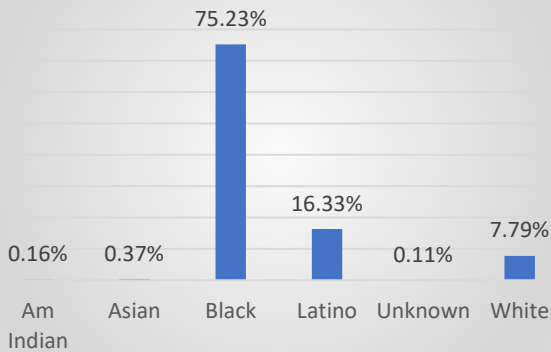

Sheriff's Daily Report

4/23/2021

Under the Custody of the Sheriff	
Total Male and Female	9,257
Jail Population	5,625
Community Corrections	3,632

Jail Population - Behind the Walls

Behind the Walls: Detainees that are physically housed under the Sheriff's custody 24 hours a day/7 days a week. This includes all populations listed on this chart - Divisional populations male & female, Outside Counties, Hospital, PRC, Women's Residential, & VRIC. Detainees in court-ordered treatment programs (PRC, Women's Residential, VRIC) are housed at CCDOC 24 hours a day/7 days week.

Sheriff's Daily Report

4/23/2021

CCSO Population Demographics

In Confinement

Gender Distribution

Race Distribution

Age Distribution

Community Corrections

Gender Distribution

Race Distribution

Age Distribution