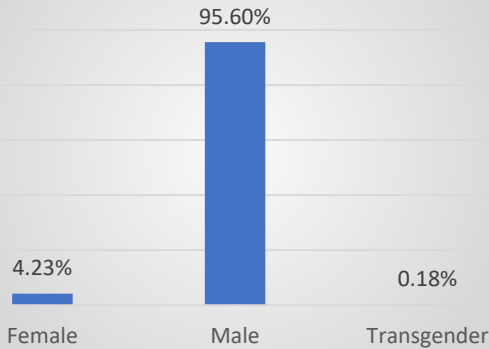

CCSO Population Demographics

In Confinement

Gender Distribution