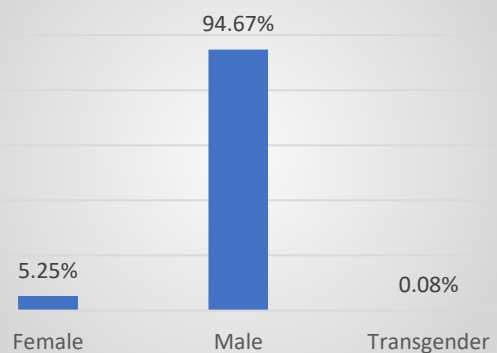

Sheriff's Daily Report

4/21/2021

Under the Custody of the Sheriff	
Total Male and Female	9,314
Jail Population	5,670
Community Corrections	3,644

Jail Population - Behind the Walls

Behind the Walls: Detainees that are physically housed under the Sheriff's custody 24 hours a day/7 days a week. This includes all populations listed on this chart - Divisional populations male & female, Outside Counties, Hospital, PRC, Women's Residential, & VRIC. Detainees in court-ordered treatment programs (PRC, Women's Residential, VRIC) are housed at CCDOC 24 hours a day/7 days week.

Sheriff's Daily Report

4/21/2021

CCSO Population Demographics

In Confinement

Gender Distribution

Race Distribution

Age Distribution

Community Corrections

Gender Distribution

Race Distribution

Age Distribution