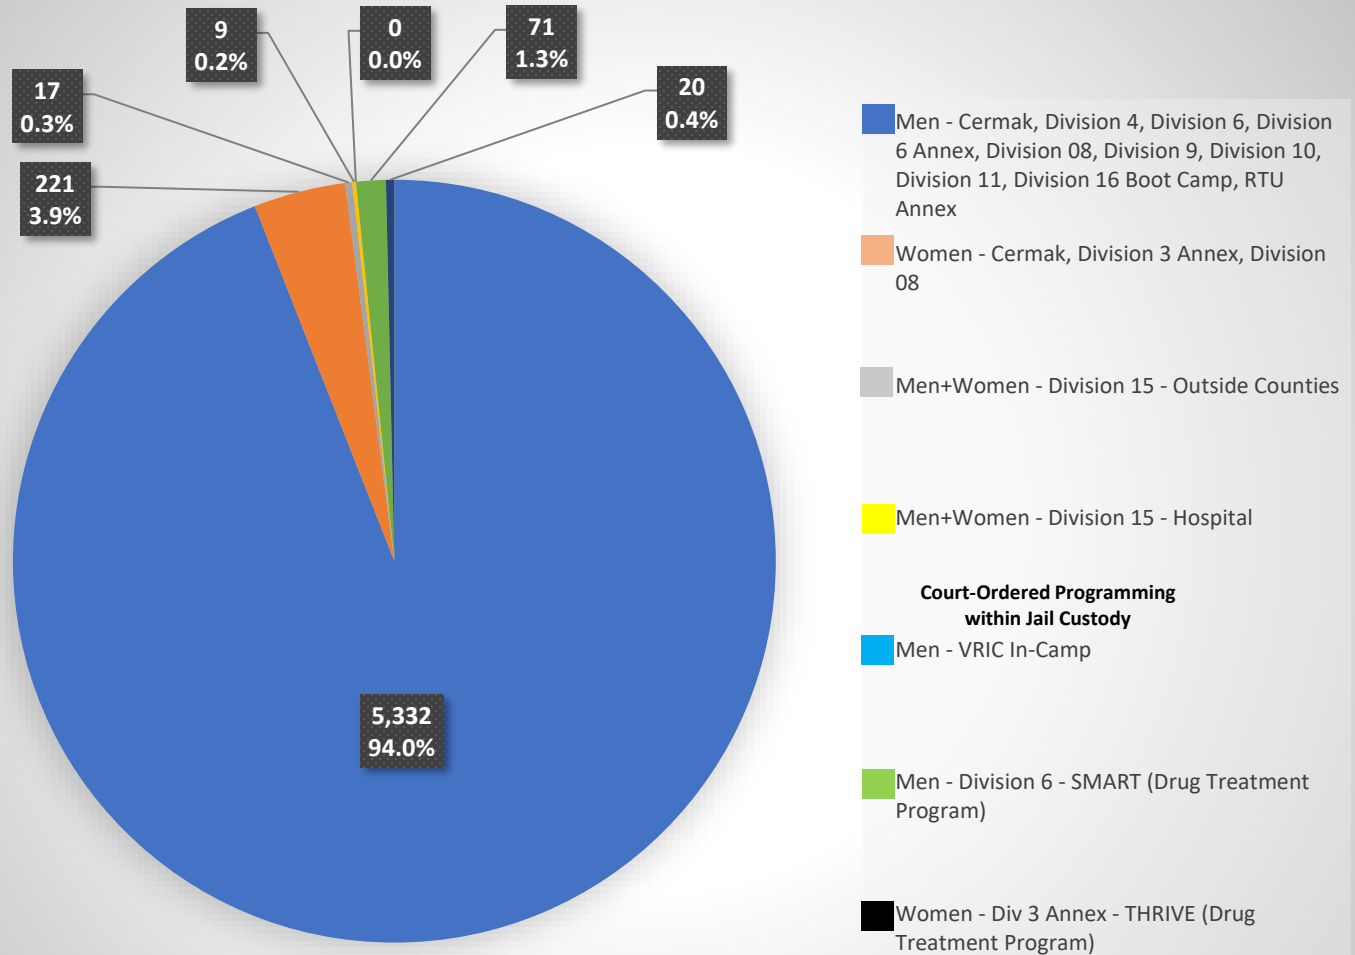

Sheriff's Daily Report

4/21/2021

Under the Custody of the Sheriff	
Total Male and Female	9,314
Jail Population	5,670
Community Corrections	3,644

Jail Population - Behind the Walls

Behind the Walls: Detainees that are physically housed under the Sheriff's custody 24 hours a day/7 days a week. This includes all populations listed on this chart - Divisional populations male & female, Outside Counties, Hospital, PRC, Women's Residential, & VRIC. Detainees in court-ordered treatment programs (PRC, Women's Residential, VRIC) are housed at CCDOC 24 hours a day/7 days week.

Sheriff's Daily Report

4/21/2021

CCSO Population Demographics

In Confinement

Gender Distribution

Race Distribution

Age Distribution

Community Corrections

Gender Distribution

Race Distribution

Age Distribution