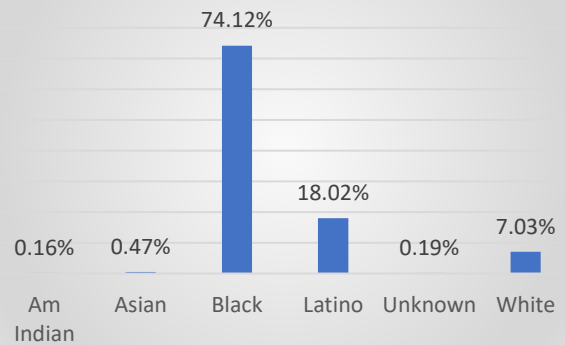

Sheriff's Daily Report

4/21/2021

Under the Custody of the Sheriff	
Total Male and Female	9,314
Jail Population	5,670
Community Corrections	3,644

Jail Population - Behind the Walls

Behind the Walls: Detainees that are physically housed under the Sheriff's custody 24 hours a day/7 days a week. This includes all populations listed on this chart - Divisional populations male & female, Outside Counties, Hospital, PRC, Women's Residential, & VRIC. Detainees in court-ordered treatment programs (PRC, Women's Residential, VRIC) are housed at CCDOC 24 hours a day/7 days week.

Sheriff's Daily Report

4/21/2021

CCSO Population Demographics

In Confinement

Gender Distribution

Race Distribution

Age Distribution

Community Corrections

Gender Distribution

Race Distribution

Age Distribution