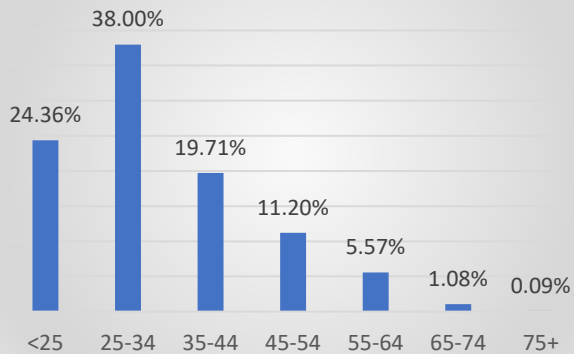

Sheriff's Daily Report

4/21/2021

Under the Custody of the Sheriff	
Total Male and Female	9,314
Jail Population	5,670
Community Corrections	3,644

Jail Population - Behind the Walls

Behind the Walls: Detainees that are physically housed under the Sheriff's custody 24 hours a day/7 days a week. This includes all populations listed on this chart - Divisional populations male & female, Outside Counties, Hospital, PRC, Women's Residential, & VRIC. Detainees in court-ordered treatment programs (PRC, Women's Residential, VRIC) are housed at CCDOC 24 hours a day/7 days week.

Sheriff's Daily Report

4/21/2021

CCSO Population Demographics

In Confinement

Gender Distribution

Race Distribution

Age Distribution

Community Corrections

Gender Distribution

Race Distribution

Age Distribution