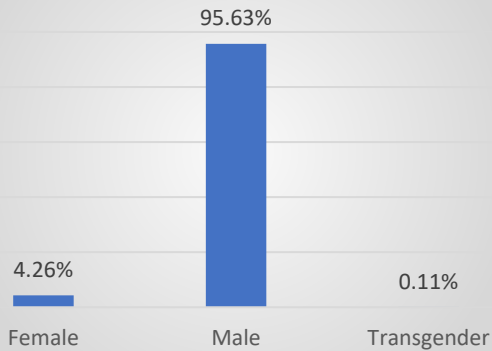

Sheriff's Daily Report

4/21/2021

CCSO Population Demographics

In Confinement

Gender Distribution