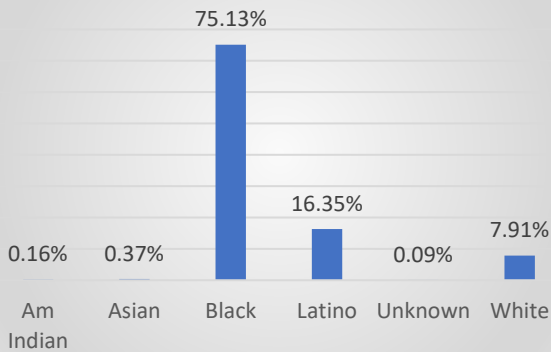

Sheriff's Daily Report

4/21/2021

Under the Custody of the Sheriff	
Total Male and Female	9,314
Jail Population	5,670
Community Corrections	3,644

Jail Population - Behind the Walls

Behind the Walls: Detainees that are physically housed under the Sheriff's custody 24 hours a day/7 days a week. This includes all populations listed on this chart - Divisional populations male & female, Outside Counties, Hospital, PRC, Women's Residential, & VRIC. Detainees in court-ordered treatment programs (PRC, Women's Residential, VRIC) are housed at CCDOC 24 hours a day/7 days week.

Sheriff's Daily Report

4/21/2021

CCSO Population Demographics

In Confinement

Gender Distribution

Race Distribution

Age Distribution

Community Corrections

Gender Distribution

Race Distribution

Age Distribution