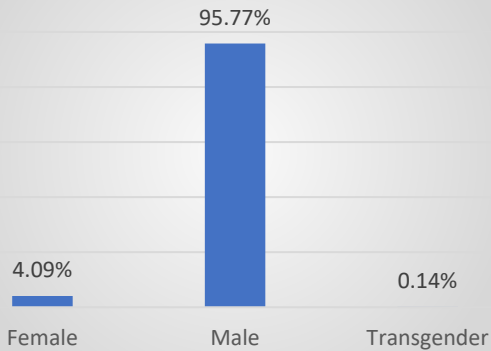

Sheriff's Daily Report

4/12/2021

Under the Custody of the Sheriff	
Total Male and Female	9,442
Jail Population	5,782
Community Corrections	3,660

Jail Population - Behind the Walls

Behind the Walls: Detainees that are physically housed under the Sheriff's custody 24 hours a day/7 days a week. This includes all populations listed on this chart - Divisional populations male & female, Outside Counties, Hospital, PRC, Women's Residential, & VRIC. Detainees in court-ordered treatment programs (PRC, Women's Residential, VRIC) are housed at CCDOC 24 hours a day/7 days week.

Sheriff's Daily Report

4/12/2021

CCSO Population Demographics

In Confinement

Community Corrections

Gender Distribution

Gender Distribution

Race Distribution

Race Distribution

Age Distribution

Age Distribution