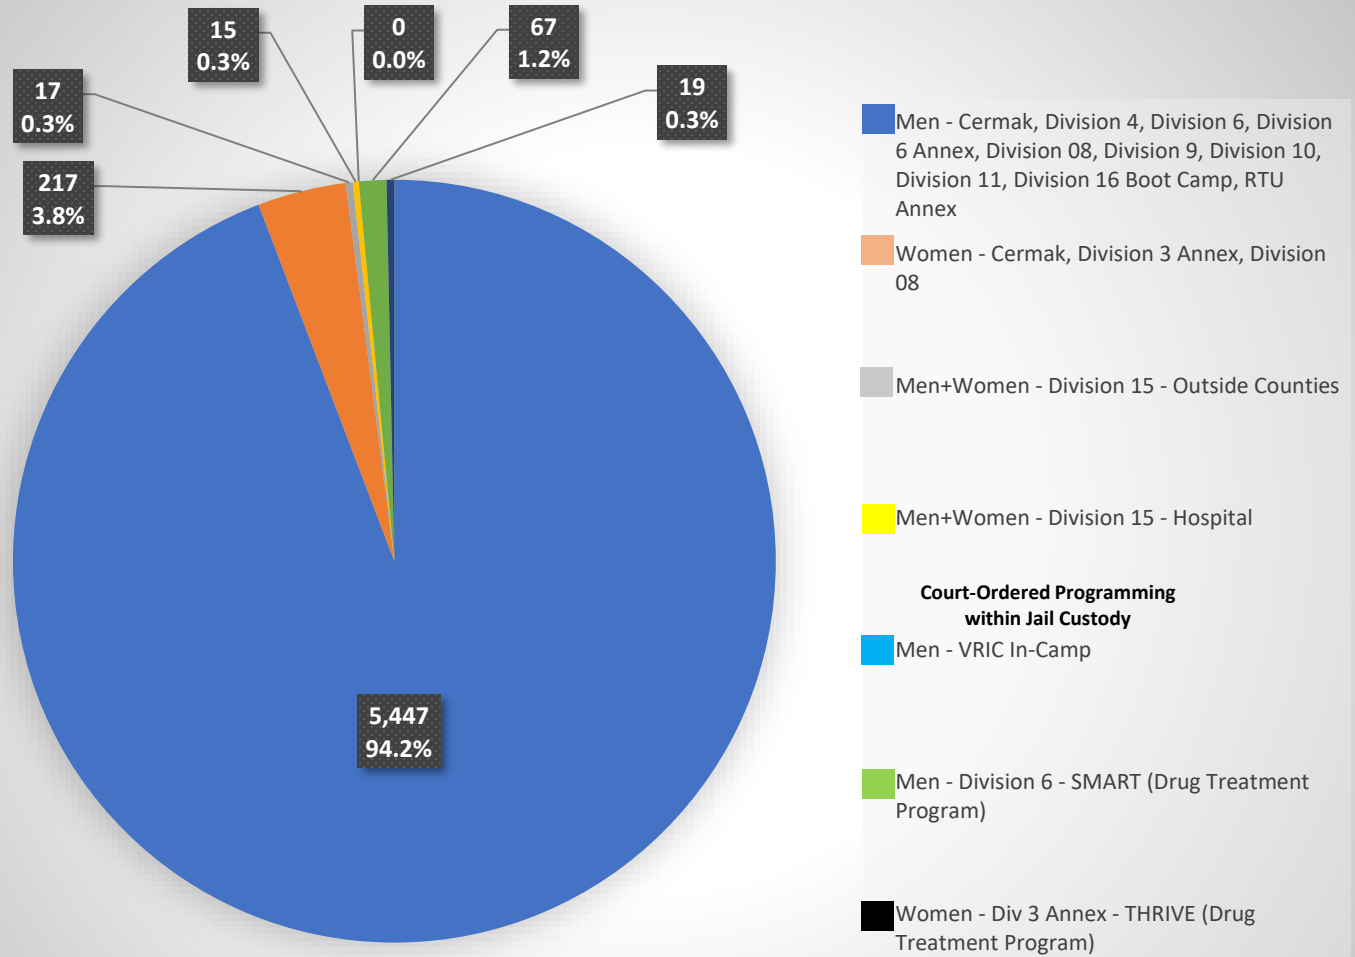

Sheriff's Daily Report

4/12/2021

Under the Custody of the Sheriff	
Total Male and Female	9,442
Jail Population	5,782
Community Corrections	3,660

Jail Population - Behind the Walls

Behind the Walls: Detainees that are physically housed under the Sheriff's custody 24 hours a day/7 days a week. This includes all populations listed on this chart - Divisional populations male & female, Outside Counties, Hospital, PRC, Women's Residential, & VRIC. Detainees in court-ordered treatment programs (PRC, Women's Residential, VRIC) are housed at CCDOC 24 hours a day/7 days week.

Sheriff's Daily Report

4/12/2021

CCSO Population Demographics

In Confinement

Community Corrections

Gender Distribution

Gender Distribution

Race Distribution

Race Distribution

Age Distribution

Age Distribution