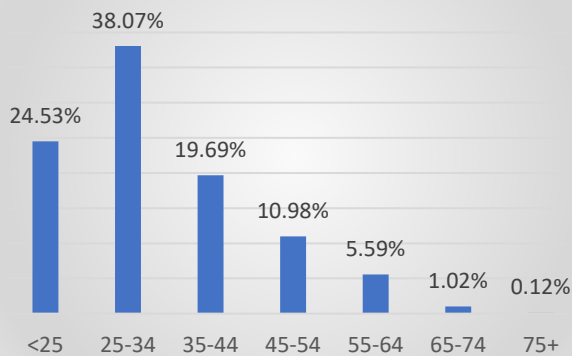

Sheriff's Daily Report

4/12/2021

Under the Custody of the Sheriff	
Total Male and Female	9,442
Jail Population	5,782
Community Corrections	3,660

Jail Population - Behind the Walls

Behind the Walls: Detainees that are physically housed under the Sheriff's custody 24 hours a day/7 days a week. This includes all populations listed on this chart - Divisional populations male & female, Outside Counties, Hospital, PRC, Women's Residential, & VRIC. Detainees in court-ordered treatment programs (PRC, Women's Residential, VRIC) are housed at CCDOC 24 hours a day/7 days week.

Sheriff's Daily Report

4/12/2021

CCSO Population Demographics

In Confinement

Community Corrections

Gender Distribution

Gender Distribution

Race Distribution

Race Distribution

Age Distribution

Age Distribution