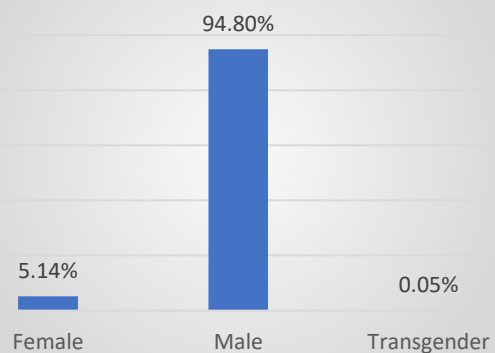

Sheriff's Daily Report

4/12/2021

Under the Custody of the Sheriff	
Total Male and Female	9,442
Jail Population	5,782
Community Corrections	3,660

Jail Population - Behind the Walls

Behind the Walls: Detainees that are physically housed under the Sheriff's custody 24 hours a day/7 days a week. This includes all populations listed on this chart - Divisional populations male & female, Outside Counties, Hospital, PRC, Women's Residential, & VRIC. Detainees in court-ordered treatment programs (PRC, Women's Residential, VRIC) are housed at CCDOC 24 hours a day/7 days week.

Sheriff's Daily Report

4/12/2021

CCSO Population Demographics

In Confinement

Community Corrections

Gender Distribution

Gender Distribution

Race Distribution

Race Distribution

Age Distribution

Age Distribution