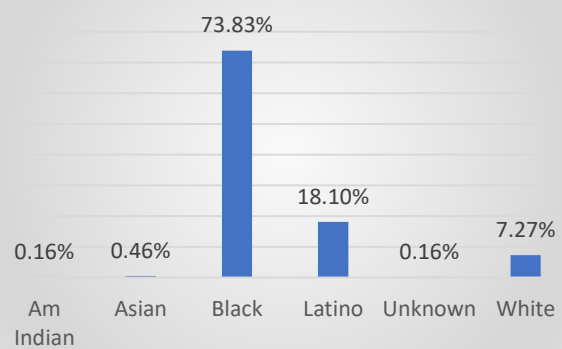

Sheriff's Daily Report

4/12/2021

Under the Custody of the Sheriff	
Total Male and Female	9,442
Jail Population	5,782
Community Corrections	3,660

Jail Population - Behind the Walls

Behind the Walls: Detainees that are physically housed under the Sheriff's custody 24 hours a day/7 days a week. This includes all populations listed on this chart - Divisional populations male & female, Outside Counties, Hospital, PRC, Women's Residential, & VRIC. Detainees in court-ordered treatment programs (PRC, Women's Residential, VRIC) are housed at CCDOC 24 hours a day/7 days week.

Sheriff's Daily Report

4/12/2021

CCSO Population Demographics

In Confinement

Community Corrections

Gender Distribution

Gender Distribution

Race Distribution

Race Distribution

Age Distribution

Age Distribution