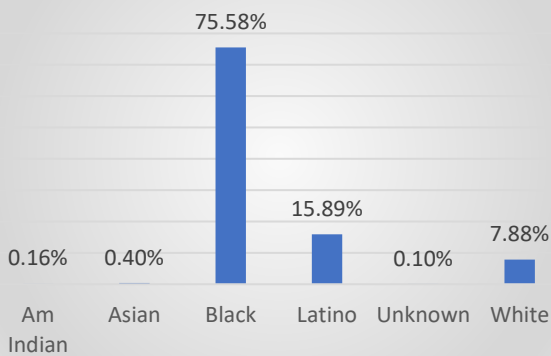

Sheriff's Daily Report

4/12/2021

Under the Custody of the Sheriff	
Total Male and Female	9,442
Jail Population	5,782
Community Corrections	3,660

Jail Population - Behind the Walls

Behind the Walls: Detainees that are physically housed under the Sheriff's custody 24 hours a day/7 days a week. This includes all populations listed on this chart - Divisional populations male & female, Outside Counties, Hospital, PRC, Women's Residential, & VRIC. Detainees in court-ordered treatment programs (PRC, Women's Residential, VRIC) are housed at CCDOC 24 hours a day/7 days week.

Sheriff's Daily Report

4/12/2021

CCSO Population Demographics

In Confinement

Community Corrections

Gender Distribution

Gender Distribution

Race Distribution

Race Distribution

Age Distribution

Age Distribution