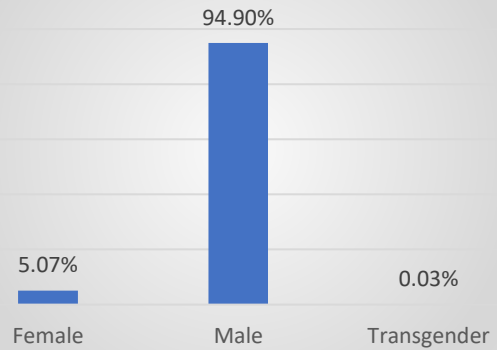

Sheriff's Daily Report

4/2/2021

Under the Custody of the Sheriff	
Total Male and Female	9,308
Jail Population	5,671
Community Corrections	3,637

Jail Population - Behind the Walls

Behind the Walls: Detainees that are physically housed under the Sheriff's custody 24 hours a day/7 days a week. This includes all populations listed on this chart - Divisional populations male & female, Outside Counties, Hospital, PRC, Women's Residential, & VRIC. Detainees in court-ordered treatment programs (PRC, Women's Residential, VRIC) are housed at CCDOC 24 hours a day/7 days week.

Sheriff's Daily Report

4/2/2021

CCSO Population Demographics

In Confinement

Gender Distribution

Race Distribution

Age Distribution

Community Corrections

Gender Distribution

Race Distribution

Age Distribution