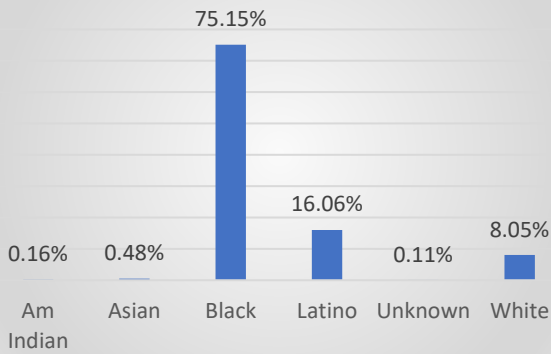

Sheriff's Daily Report

4/2/2021

Under the Custody of the Sheriff	
Total Male and Female	9,308
Jail Population	5,671
Community Corrections	3,637

Jail Population - Behind the Walls

Behind the Walls: Detainees that are physically housed under the Sheriff's custody 24 hours a day/7 days a week. This includes all populations listed on this chart - Divisional populations male & female, Outside Counties, Hospital, PRC, Women's Residential, & VRIC. Detainees in court-ordered treatment programs (PRC, Women's Residential, VRIC) are housed at CCDOC 24 hours a day/7 days week.

Sheriff's Daily Report

4/2/2021

CCSO Population Demographics

In Confinement

Gender Distribution

Race Distribution

Age Distribution

Community Corrections

Gender Distribution

Race Distribution

Age Distribution