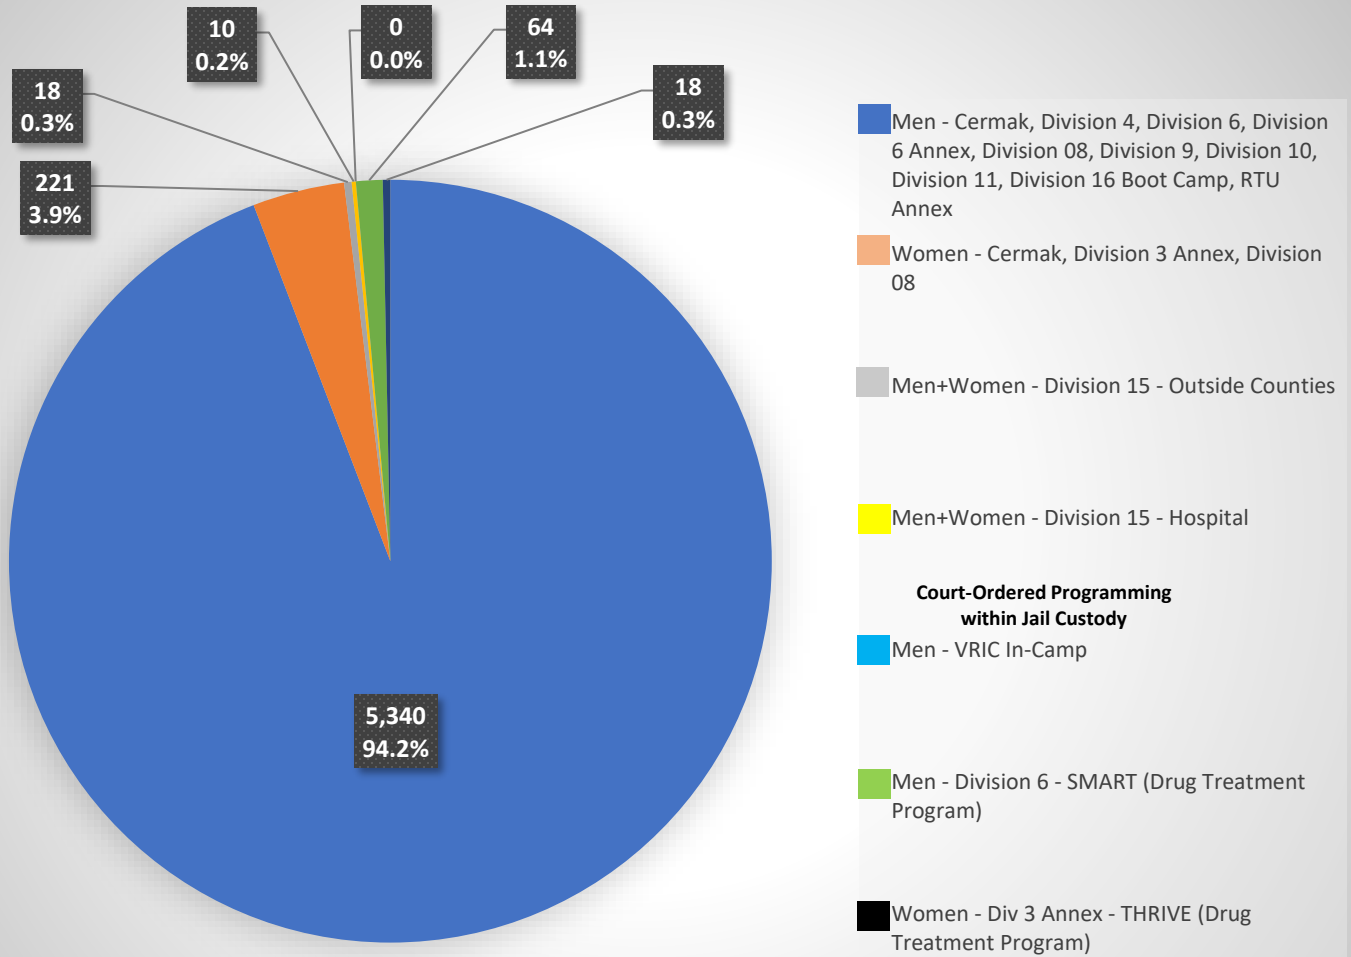

Sheriff's Daily Report

4/2/2021

Under the Custody of the Sheriff	
Total Male and Female	9,308
Jail Population	5,671
Community Corrections	3,637

Jail Population - Behind the Walls

Behind the Walls: Detainees that are physically housed under the Sheriff's custody 24 hours a day/7 days a week. This includes all populations listed on this chart - Divisional populations male & female, Outside Counties, Hospital, PRC, Women's Residential, & VRIC. Detainees in court-ordered treatment programs (PRC, Women's Residential, VRIC) are housed at CCDOC 24 hours a day/7 days week.

Sheriff's Daily Report

4/2/2021

CCSO Population Demographics

In Confinement

Gender Distribution

Race Distribution

Age Distribution

Community Corrections

Gender Distribution

Race Distribution

Age Distribution