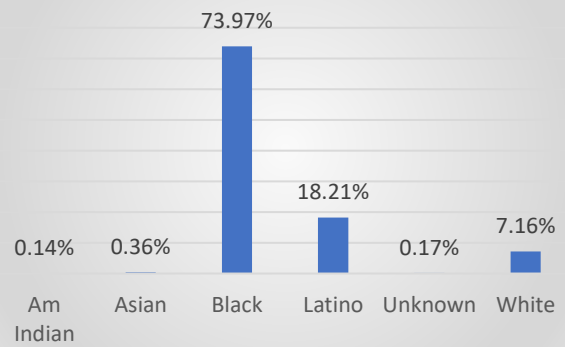

Sheriff's Daily Report

4/2/2021

Under the Custody of the Sheriff	
Total Male and Female	9,308
Jail Population	5,671
Community Corrections	3,637

Jail Population - Behind the Walls

Behind the Walls: Detainees that are physically housed under the Sheriff's custody 24 hours a day/7 days a week. This includes all populations listed on this chart - Divisional populations male & female, Outside Counties, Hospital, PRC, Women's Residential, & VRIC. Detainees in court-ordered treatment programs (PRC, Women's Residential, VRIC) are housed at CCDOC 24 hours a day/7 days week.

Sheriff's Daily Report

4/2/2021

CCSO Population Demographics

In Confinement

Gender Distribution

Race Distribution

Age Distribution

Community Corrections

Gender Distribution

Race Distribution

Age Distribution