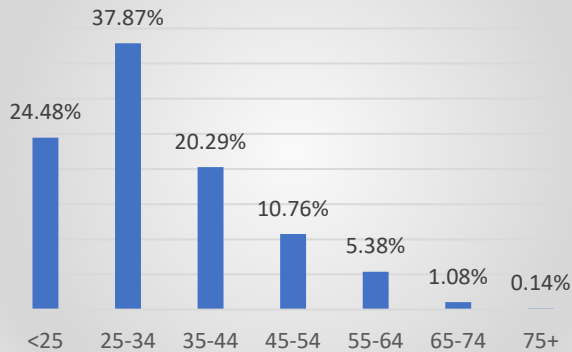

Sheriff's Daily Report

4/2/2021

Under the Custody of the Sheriff	
Total Male and Female	9,308
Jail Population	5,671
Community Corrections	3,637

Jail Population - Behind the Walls

Behind the Walls: Detainees that are physically housed under the Sheriff's custody 24 hours a day/7 days a week. This includes all populations listed on this chart - Divisional populations male & female, Outside Counties, Hospital, PRC, Women's Residential, & VRIC. Detainees in court-ordered treatment programs (PRC, Women's Residential, VRIC) are housed at CCDOC 24 hours a day/7 days week.

Sheriff's Daily Report

4/2/2021

CCSO Population Demographics

In Confinement

Gender Distribution

Race Distribution

Age Distribution

Community Corrections

Gender Distribution

Race Distribution

Age Distribution