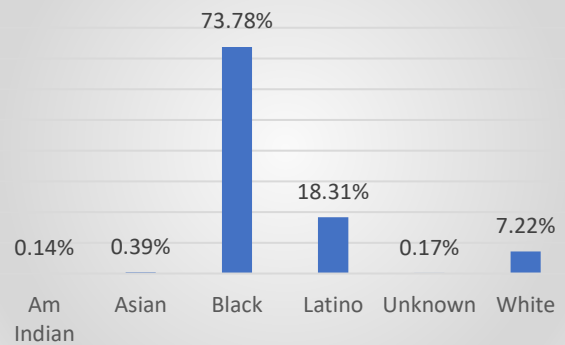

Sheriff's Daily Report

3/30/2021

Under the Custody of the Sheriff	
Total Male and Female	9,322
Jail Population	5,687
Community Corrections	3,635

Jail Population - Behind the Walls

Behind the Walls: Detainees that are physically housed under the Sheriff's custody 24 hours a day/7 days a week. This includes all populations listed on this chart - Divisional populations male & female, Outside Counties, Hospital, PRC, Women's Residential, & VRIC. Detainees in court-ordered treatment programs (PRC, Women's Residential, VRIC) are housed at CCDOC 24 hours a day/7 days week.

Sheriff's Daily Report

3/30/2021

CCSO Population Demographics

In Confinement

Gender Distribution

Race Distribution

Age Distribution

Community Corrections

Gender Distribution

Race Distribution

Age Distribution