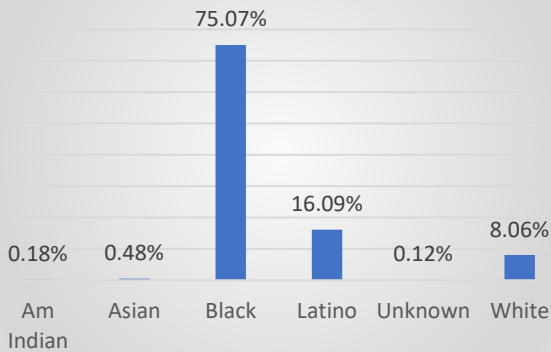

Sheriff's Daily Report

3/30/2021

Under the Custody of the Sheriff	
Total Male and Female	9,322
Jail Population	5,687
Community Corrections	3,635

Jail Population - Behind the Walls

Behind the Walls: Detainees that are physically housed under the Sheriff's custody 24 hours a day/7 days a week. This includes all populations listed on this chart - Divisional populations male & female, Outside Counties, Hospital, PRC, Women's Residential, & VRIC. Detainees in court-ordered treatment programs (PRC, Women's Residential, VRIC) are housed at CCDOC 24 hours a day/7 days week.

Sheriff's Daily Report

3/30/2021

CCSO Population Demographics

In Confinement

Gender Distribution

Race Distribution

Age Distribution

Community Corrections

Gender Distribution

Race Distribution

Age Distribution