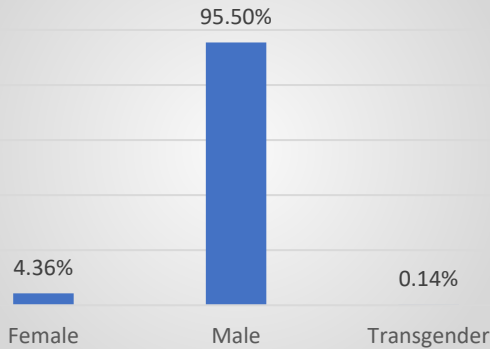

Sheriff's Daily Report

3/30/2021

CCSO Population Demographics

In Confinement

Gender Distribution