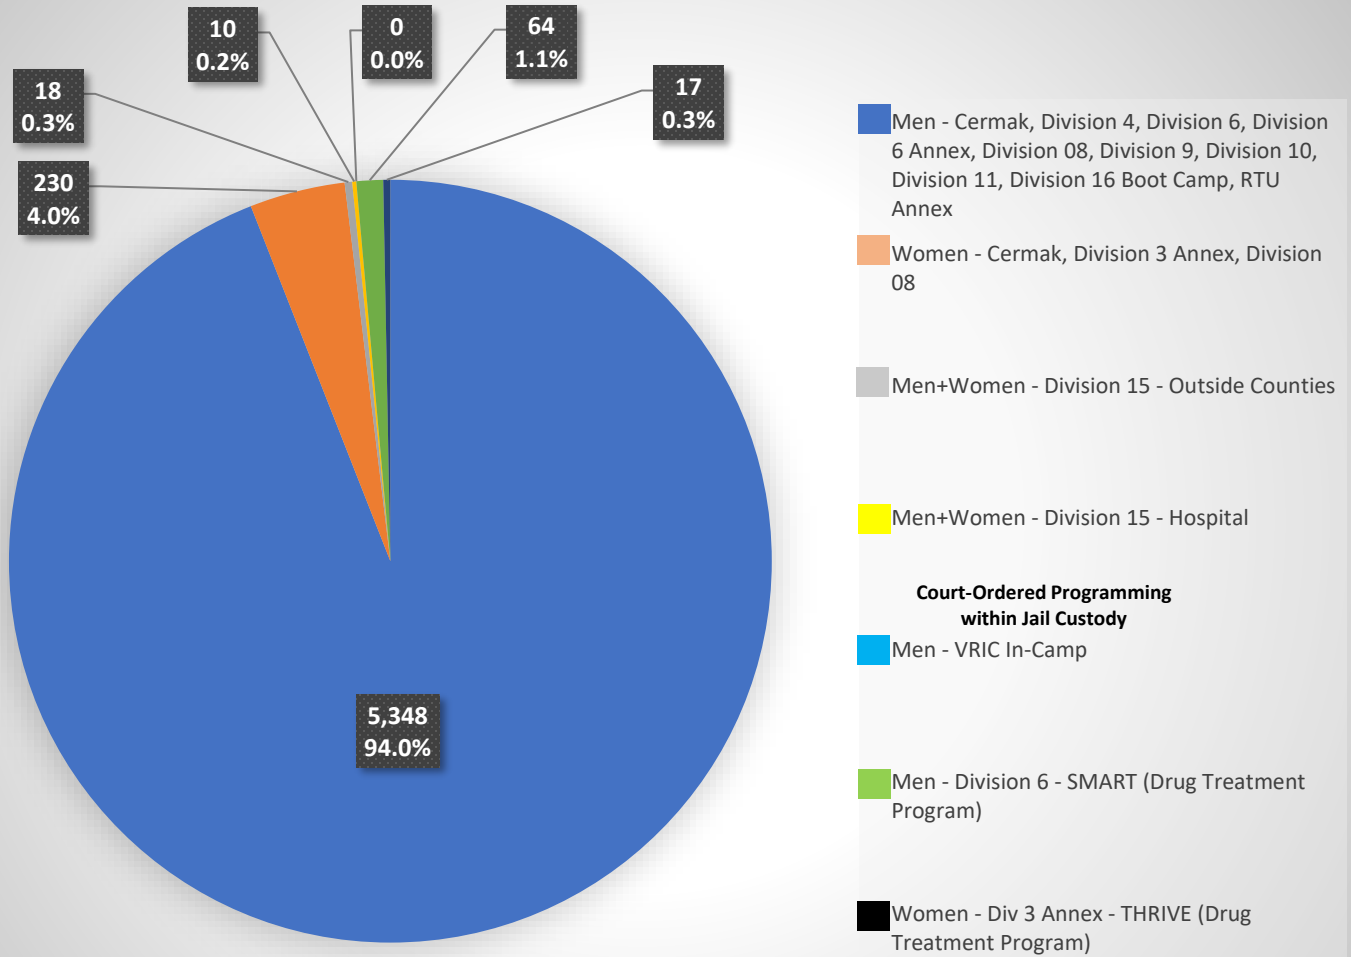

Sheriff's Daily Report

3/30/2021

Under the Custody of the Sheriff	
Total Male and Female	9,322
Jail Population	5,687
Community Corrections	3,635

Jail Population - Behind the Walls

Behind the Walls: Detainees that are physically housed under the Sheriff's custody 24 hours a day/7 days a week. This includes all populations listed on this chart - Divisional populations male & female, Outside Counties, Hospital, PRC, Women's Residential, & VRIC. Detainees in court-ordered treatment programs (PRC, Women's Residential, VRIC) are housed at CCDOC 24 hours a day/7 days week.

Sheriff's Daily Report

3/30/2021

CCSO Population Demographics

In Confinement

Gender Distribution

Race Distribution

Age Distribution

Community Corrections

Gender Distribution

Race Distribution

Age Distribution