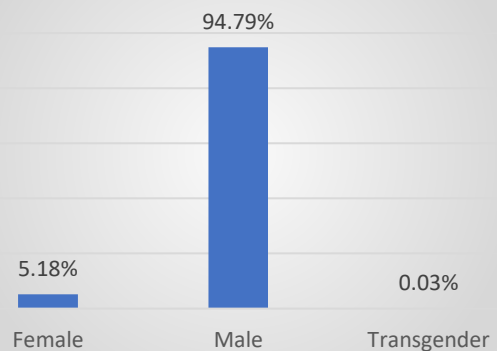

Sheriff's Daily Report

3/30/2021

Under the Custody of the Sheriff	
Total Male and Female	9,322
Jail Population	5,687
Community Corrections	3,635

Jail Population - Behind the Walls

Behind the Walls: Detainees that are physically housed under the Sheriff's custody 24 hours a day/7 days a week. This includes all populations listed on this chart - Divisional populations male & female, Outside Counties, Hospital, PRC, Women's Residential, & VRIC. Detainees in court-ordered treatment programs (PRC, Women's Residential, VRIC) are housed at CCDOC 24 hours a day/7 days week.

Sheriff's Daily Report

3/30/2021

CCSO Population Demographics

In Confinement

Gender Distribution

Race Distribution

Age Distribution

Community Corrections

Gender Distribution

Race Distribution

Age Distribution