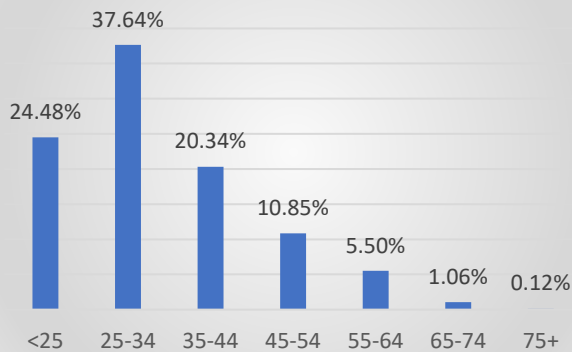

Sheriff's Daily Report

3/30/2021

Under the Custody of the Sheriff	
Total Male and Female	9,322
Jail Population	5,687
Community Corrections	3,635

Jail Population - Behind the Walls

Behind the Walls: Detainees that are physically housed under the Sheriff's custody 24 hours a day/7 days a week. This includes all populations listed on this chart - Divisional populations male & female, Outside Counties, Hospital, PRC, Women's Residential, & VRIC. Detainees in court-ordered treatment programs (PRC, Women's Residential, VRIC) are housed at CCDOC 24 hours a day/7 days week.

Sheriff's Daily Report

3/30/2021

CCSO Population Demographics

In Confinement

Gender Distribution

Race Distribution

Age Distribution

Community Corrections

Gender Distribution

Race Distribution

Age Distribution