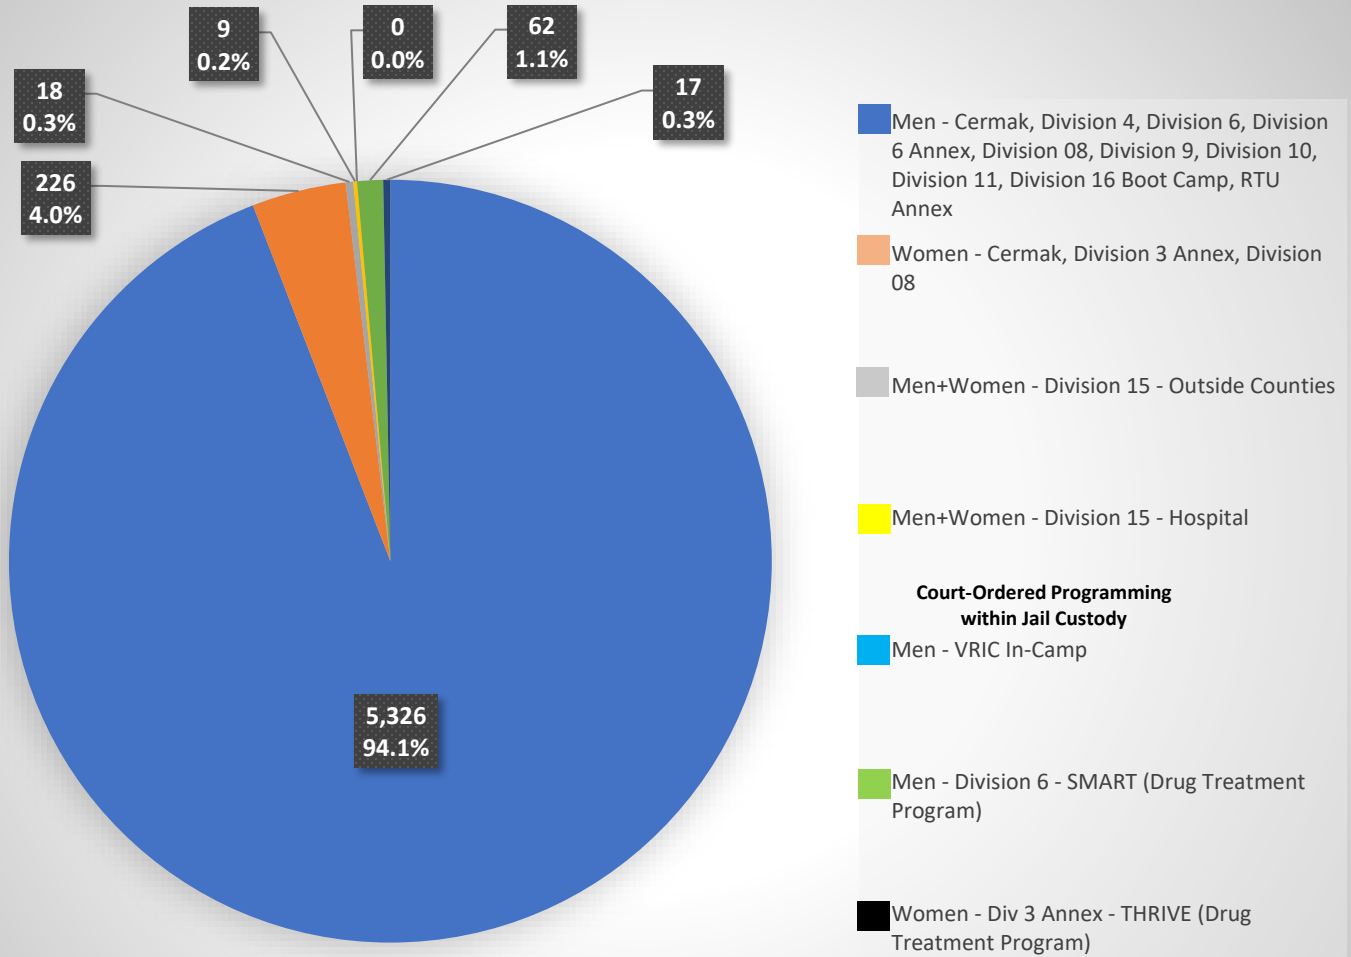

## 3/29/2021

Under the Custody of the Sheriff	
<b>Total Male and Female</b>	<b>9,300</b>
Jail Population	5,658
Community Corrections	3,642

### Jail Population - Behind the Walls

Behind the Walls: Detainees that are physically housed under the Sheriff's custody 24 hours a day/7 days a week. This includes all populations listed on this chart - Divisional populations male & female, Outside Counties, Hospital, PRC, Women's Residential, & VRIC. Detainees in court-ordered treatment programs (PRC, Women's Residential, VRIC) are housed at CCDOC 24 hours a day/7 days week.

##### Race Distribution

##### Age Distribution