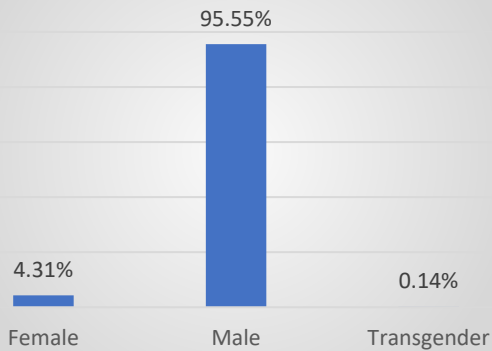

Sheriff's Daily Report

3/29/2021

CCSO Population Demographics

In Confinement

Gender Distribution