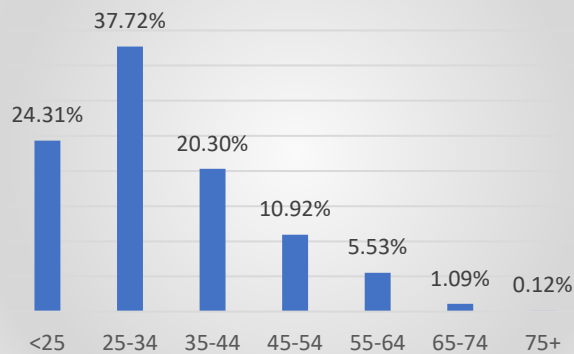

Sheriff's Daily Report

3/28/2021

Under the Custody of the Sheriff	
Total Male and Female	9,257
Jail Population	5,620
Community Corrections	3,637

Jail Population - Behind the Walls

Behind the Walls: Detainees that are physically housed under the Sheriff's custody 24 hours a day/7 days a week. This includes all populations listed on this chart - Divisional populations male & female, Outside Counties, Hospital, PRC, Women's Residential, & VRIC. Detainees in court-ordered treatment programs (PRC, Women's Residential, VRIC) are housed at CCDOC 24 hours a day/7 days week.

Sheriff's Daily Report

3/28/2021

CCSO Population Demographics

In Confinement

Gender Distribution

Race Distribution

Age Distribution

Community Corrections

Gender Distribution

Race Distribution

Age Distribution