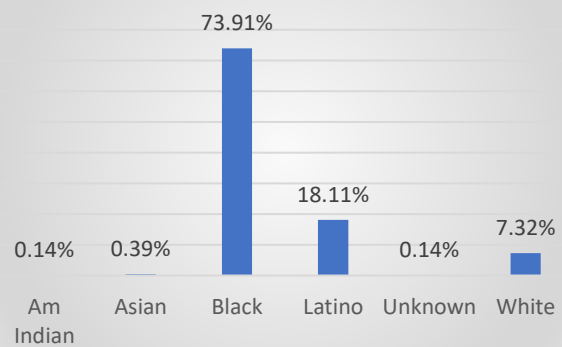

Sheriff's Daily Report

3/28/2021

Under the Custody of the Sheriff	
Total Male and Female	9,257
Jail Population	5,620
Community Corrections	3,637

Jail Population - Behind the Walls

Behind the Walls: Detainees that are physically housed under the Sheriff's custody 24 hours a day/7 days a week. This includes all populations listed on this chart - Divisional populations male & female, Outside Counties, Hospital, PRC, Women's Residential, & VRIC. Detainees in court-ordered treatment programs (PRC, Women's Residential, VRIC) are housed at CCDOC 24 hours a day/7 days week.

Sheriff's Daily Report

3/28/2021

CCSO Population Demographics

In Confinement

Gender Distribution

Race Distribution

Age Distribution

Community Corrections

Gender Distribution

Race Distribution

Age Distribution