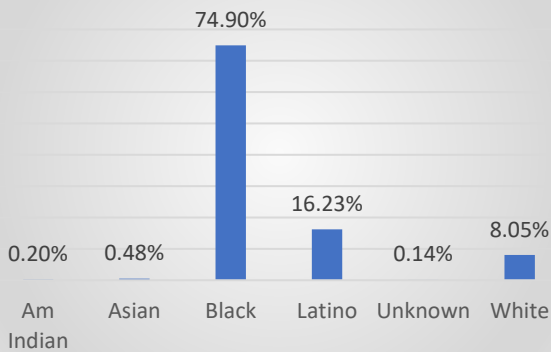

Sheriff's Daily Report

3/28/2021

Under the Custody of the Sheriff	
Total Male and Female	9,257
Jail Population	5,620
Community Corrections	3,637

Jail Population - Behind the Walls

Behind the Walls: Detainees that are physically housed under the Sheriff's custody 24 hours a day/7 days a week. This includes all populations listed on this chart - Divisional populations male & female, Outside Counties, Hospital, PRC, Women's Residential, & VRIC. Detainees in court-ordered treatment programs (PRC, Women's Residential, VRIC) are housed at CCDOC 24 hours a day/7 days week.

Sheriff's Daily Report

3/28/2021

CCSO Population Demographics

In Confinement

Gender Distribution

Race Distribution

Age Distribution

Community Corrections

Gender Distribution

Race Distribution

Age Distribution