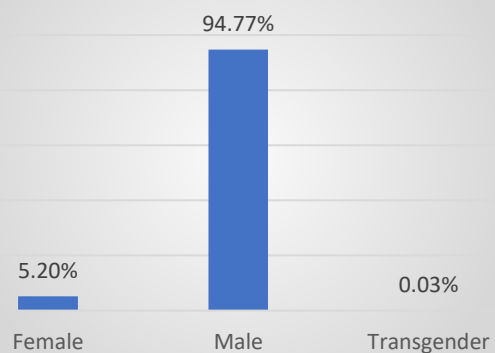

Sheriff's Daily Report

3/28/2021

Under the Custody of the Sheriff	
Total Male and Female	9,257
Jail Population	5,620
Community Corrections	3,637

Jail Population - Behind the Walls

Behind the Walls: Detainees that are physically housed under the Sheriff's custody 24 hours a day/7 days a week. This includes all populations listed on this chart - Divisional populations male & female, Outside Counties, Hospital, PRC, Women's Residential, & VRIC. Detainees in court-ordered treatment programs (PRC, Women's Residential, VRIC) are housed at CCDOC 24 hours a day/7 days week.

Sheriff's Daily Report

3/28/2021

CCSO Population Demographics

In Confinement

Gender Distribution

Race Distribution

Age Distribution

Community Corrections

Gender Distribution

Race Distribution

Age Distribution