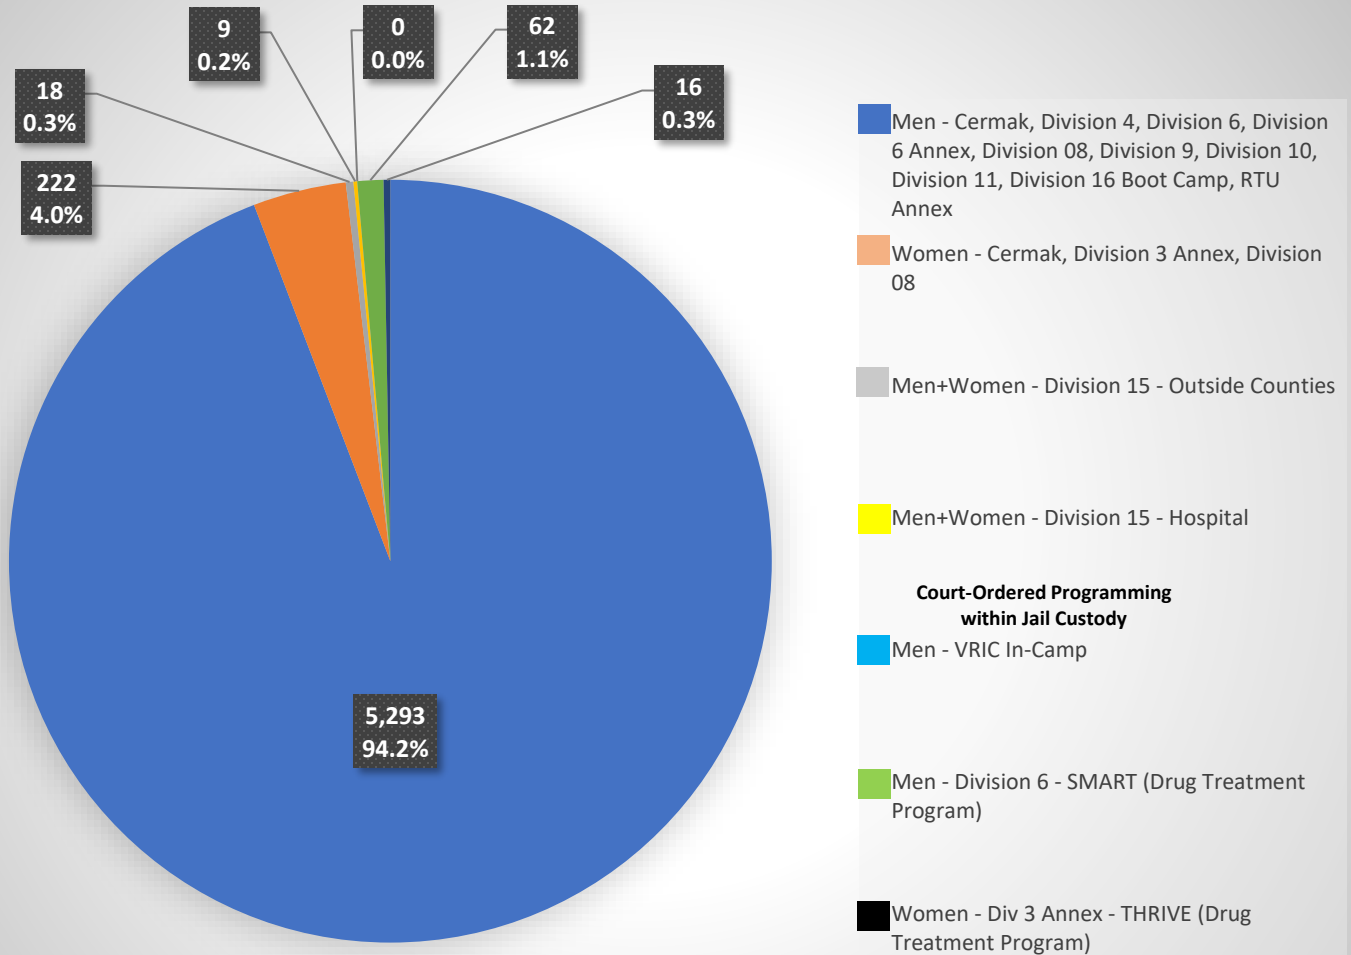

Sheriff's Daily Report

3/28/2021

Under the Custody of the Sheriff	
Total Male and Female	9,257
Jail Population	5,620
Community Corrections	3,637

Jail Population - Behind the Walls

Behind the Walls: Detainees that are physically housed under the Sheriff's custody 24 hours a day/7 days a week. This includes all populations listed on this chart - Divisional populations male & female, Outside Counties, Hospital, PRC, Women's Residential, & VRIC. Detainees in court-ordered treatment programs (PRC, Women's Residential, VRIC) are housed at CCDOC 24 hours a day/7 days week.

Sheriff's Daily Report

3/28/2021

CCSO Population Demographics

In Confinement

Gender Distribution

Race Distribution

Age Distribution

Community Corrections

Gender Distribution

Race Distribution

Age Distribution