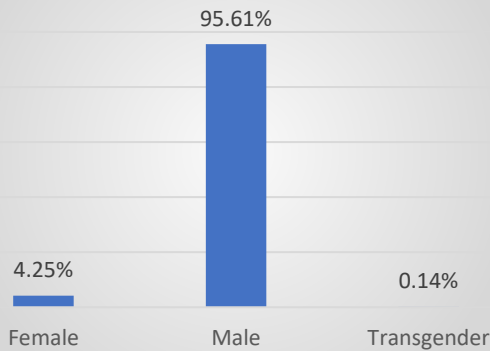

CCSO Population Demographics

In Confinement

Gender Distribution