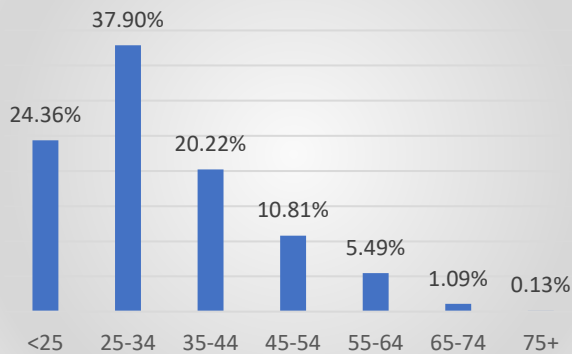

Jail Population - Behind the Walls

Behind the Walls: Detainees that are physically housed under the Sheriff's custody 24 hours a day/7 days a week. This includes all populations listed on this chart - Divisional populations male & female, Outside Counties, Hospital, PRC, Women's Residential, & VRIC. Detainees in court-ordered treatment programs (PRC, Women's Residential, VRIC) are housed at CCDOC 24 hours a day/7 days week.

Sheriff's Daily Report

3/27/2021

CCSO Population Demographics

In Confinement

Gender Distribution

Race Distribution

Age Distribution

Community Corrections

Gender Distribution

Race Distribution

Age Distribution