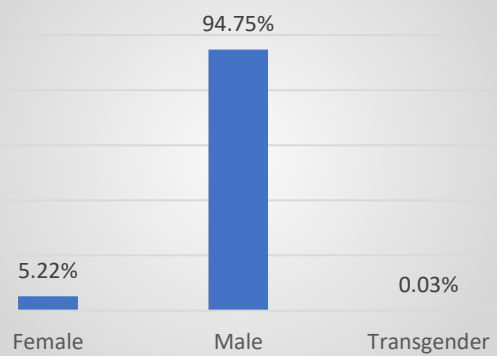

Jail Population - Behind the Walls

Behind the Walls: Detainees that are physically housed under the Sheriff's custody 24 hours a day/7 days a week. This includes all populations listed on this chart - Divisional populations male & female, Outside Counties, Hospital, PRC, Women's Residential, & VRIC. Detainees in court-ordered treatment programs (PRC, Women's Residential, VRIC) are housed at CCDOC 24 hours a day/7 days week.

Sheriff's Daily Report

3/27/2021

CCSO Population Demographics

In Confinement

Gender Distribution

Race Distribution

Age Distribution

Community Corrections

Gender Distribution

Race Distribution

Age Distribution