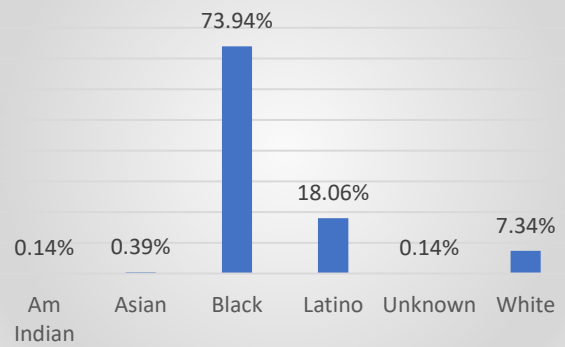

Jail Population - Behind the Walls

Behind the Walls: Detainees that are physically housed under the Sheriff's custody 24 hours a day/7 days a week. This includes all populations listed on this chart - Divisional populations male & female, Outside Counties, Hospital, PRC, Women's Residential, & VRIC. Detainees in court-ordered treatment programs (PRC, Women's Residential, VRIC) are housed at CCDOC 24 hours a day/7 days week.

Sheriff's Daily Report

3/27/2021

CCSO Population Demographics

In Confinement

Gender Distribution

Race Distribution

Age Distribution

Community Corrections

Gender Distribution

Race Distribution

Age Distribution