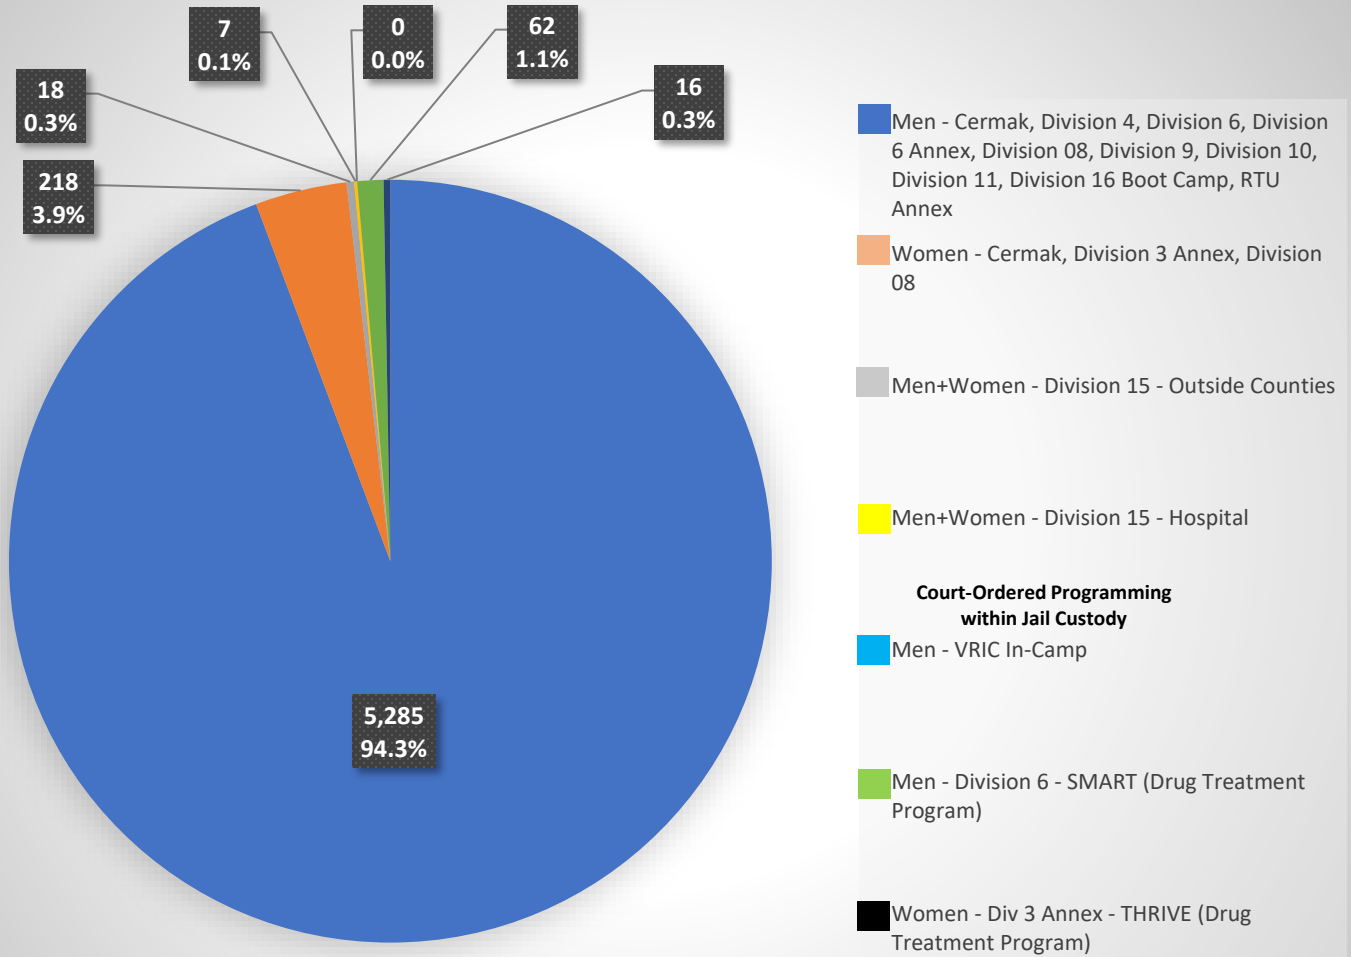

Sheriff's Daily Report

3/27/2021

| Under the Custody of the Sheriff | |
|----------------------------------|--------------|
| Total Male and Female | 9,232 |
| Jail Population | 5,606 |
| Community Corrections | 3,626 |

Jail Population - Behind the Walls

Behind the Walls: Detainees that are physically housed under the Sheriff's custody 24 hours a day/7 days a week. This includes all populations listed on this chart - Divisional populations male & female, Outside Counties, Hospital, PRC, Women's Residential, & VRIC. Detainees in court-ordered treatment programs (PRC, Women's Residential, VRIC) are housed at CCDOC 24 hours a day/7 days week.

Gender Distribution

Race Distribution

Age Distribution