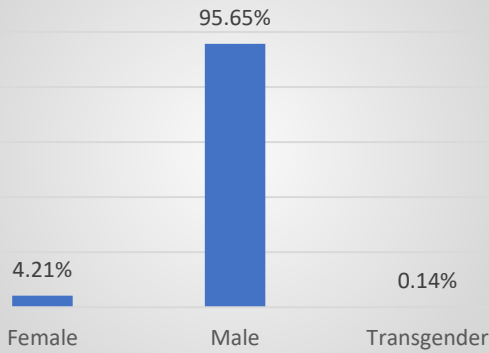

CCSO Population Demographics

In Confinement

Gender Distribution