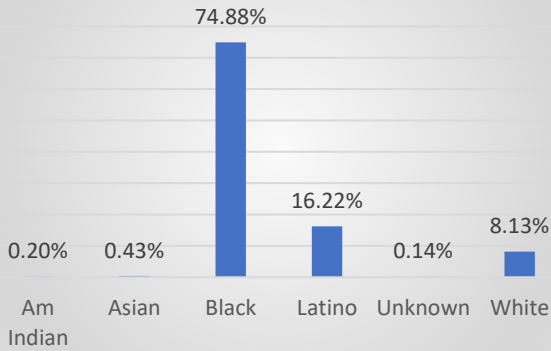

Sheriff's Daily Report

3/21/2021

Under the Custody of the Sheriff	
Total Male and Female	9,222
Jail Population	5,568
Community Corrections	3,654

Jail Population - Behind the Walls

Behind the Walls: Detainees that are physically housed under the Sheriff's custody 24 hours a day/7 days a week. This includes all populations listed on this chart - Divisional populations male & female, Outside Counties, Hospital, PRC, Women's Residential, & VRIC. Detainees in court-ordered treatment programs (PRC, Women's Residential, VRIC) are housed at CCDOC 24 hours a day/7 days week.

Sheriff's Daily Report

3/21/2021

CCSO Population Demographics

In Confinement

Gender Distribution

Race Distribution

Age Distribution

Community Corrections

Gender Distribution

Race Distribution

Age Distribution