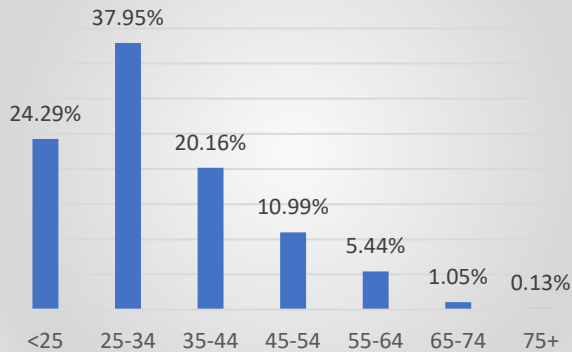

Sheriff's Daily Report

3/21/2021

Under the Custody of the Sheriff	
Total Male and Female	9,222
Jail Population	5,568
Community Corrections	3,654

Jail Population - Behind the Walls

Behind the Walls: Detainees that are physically housed under the Sheriff's custody 24 hours a day/7 days a week. This includes all populations listed on this chart - Divisional populations male & female, Outside Counties, Hospital, PRC, Women's Residential, & VRIC. Detainees in court-ordered treatment programs (PRC, Women's Residential, VRIC) are housed at CCDOC 24 hours a day/7 days week.

Sheriff's Daily Report

3/21/2021

CCSO Population Demographics

In Confinement

Gender Distribution

Race Distribution

Age Distribution

Community Corrections

Gender Distribution

Race Distribution

Age Distribution