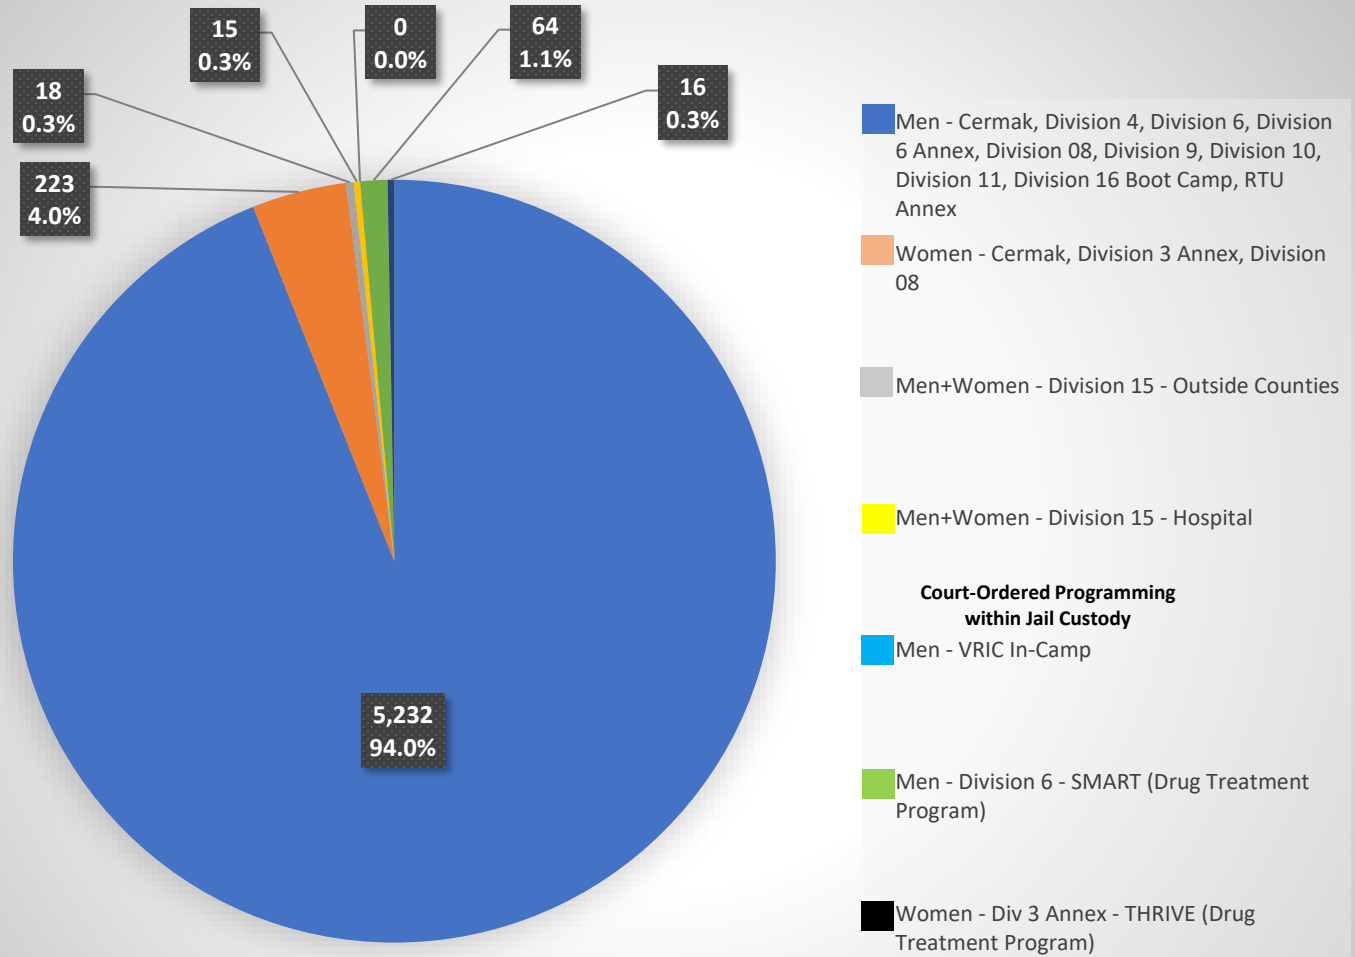

Sheriff's Daily Report

3/21/2021

Under the Custody of the Sheriff	
Total Male and Female	9,222
Jail Population	5,568
Community Corrections	3,654

Jail Population - Behind the Walls

Behind the Walls: Detainees that are physically housed under the Sheriff's custody 24 hours a day/7 days a week. This includes all populations listed on this chart - Divisional populations male & female, Outside Counties, Hospital, PRC, Women's Residential, & VRIC. Detainees in court-ordered treatment programs (PRC, Women's Residential, VRIC) are housed at CCDOC 24 hours a day/7 days week.

Sheriff's Daily Report

3/21/2021

CCSO Population Demographics

In Confinement

Gender Distribution

Race Distribution

Age Distribution

Community Corrections

Gender Distribution

Race Distribution

Age Distribution