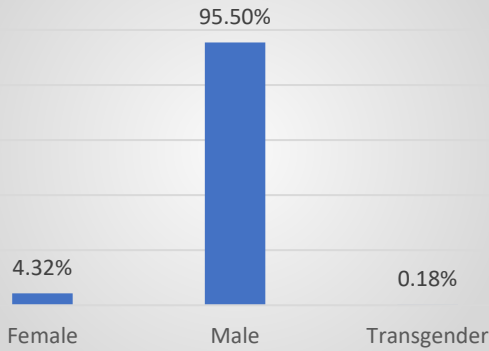

CCSO Population Demographics

In Confinement

Gender Distribution