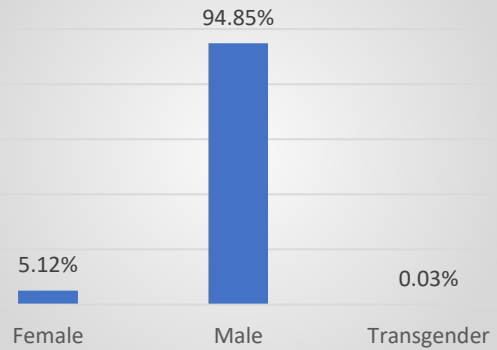

Sheriff's Daily Report

3/21/2021

Under the Custody of the Sheriff	
Total Male and Female	9,222
Jail Population	5,568
Community Corrections	3,654

Jail Population - Behind the Walls

Behind the Walls: Detainees that are physically housed under the Sheriff's custody 24 hours a day/7 days a week. This includes all populations listed on this chart - Divisional populations male & female, Outside Counties, Hospital, PRC, Women's Residential, & VRIC. Detainees in court-ordered treatment programs (PRC, Women's Residential, VRIC) are housed at CCDOC 24 hours a day/7 days week.

Sheriff's Daily Report

3/21/2021

CCSO Population Demographics

In Confinement

Gender Distribution

Race Distribution

Age Distribution

Community Corrections

Gender Distribution

Race Distribution

Age Distribution