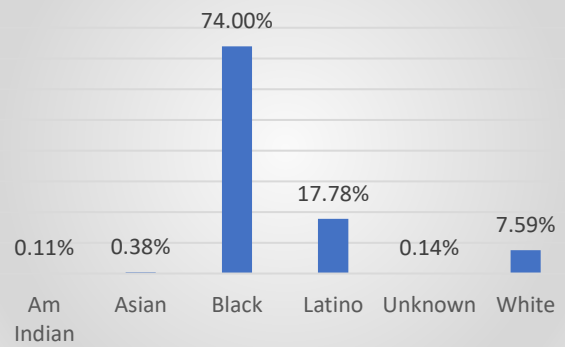

Sheriff's Daily Report

3/21/2021

Under the Custody of the Sheriff	
Total Male and Female	9,222
Jail Population	5,568
Community Corrections	3,654

Jail Population - Behind the Walls

Behind the Walls: Detainees that are physically housed under the Sheriff's custody 24 hours a day/7 days a week. This includes all populations listed on this chart - Divisional populations male & female, Outside Counties, Hospital, PRC, Women's Residential, & VRIC. Detainees in court-ordered treatment programs (PRC, Women's Residential, VRIC) are housed at CCDOC 24 hours a day/7 days week.

Sheriff's Daily Report

3/21/2021

CCSO Population Demographics

In Confinement

Gender Distribution

Race Distribution

Age Distribution

Community Corrections

Gender Distribution

Race Distribution

Age Distribution