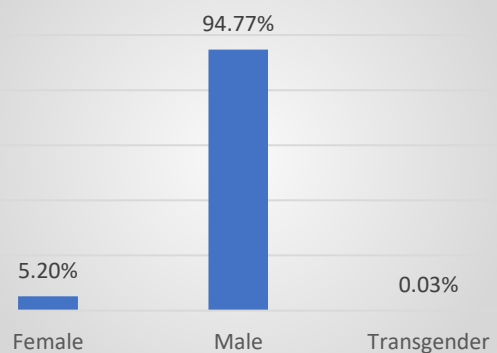

Sheriff's Daily Report

3/16/2021

Under the Custody of the Sheriff	
Total Male and Female	9,229
Jail Population	5,573
Community Corrections	3,656

Jail Population - Behind the Walls

Behind the Walls: Detainees that are physically housed under the Sheriff's custody 24 hours a day/7 days a week. This includes all populations listed on this chart - Divisional populations male & female, Outside Counties, Hospital, PRC, Women's Residential, & VRIC. Detainees in court-ordered treatment programs (PRC, Women's Residential, VRIC) are housed at CCDOC 24 hours a day/7 days week.

Sheriff's Daily Report

3/16/2021

CCSO Population Demographics

In Confinement

Gender Distribution

Race Distribution

Age Distribution

Community Corrections

Gender Distribution

Race Distribution

Age Distribution