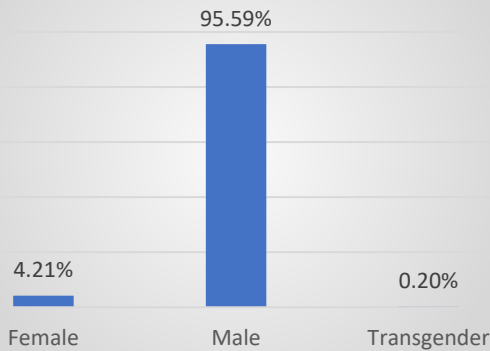

Sheriff's Daily Report

3/16/2021

CCSO Population Demographics

In Confinement

Gender Distribution