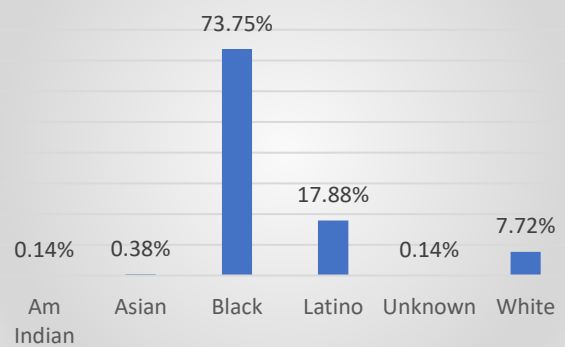

Sheriff's Daily Report

3/16/2021

Under the Custody of the Sheriff	
Total Male and Female	9,229
Jail Population	5,573
Community Corrections	3,656

Jail Population - Behind the Walls

Behind the Walls: Detainees that are physically housed under the Sheriff's custody 24 hours a day/7 days a week. This includes all populations listed on this chart - Divisional populations male & female, Outside Counties, Hospital, PRC, Women's Residential, & VRIC. Detainees in court-ordered treatment programs (PRC, Women's Residential, VRIC) are housed at CCDOC 24 hours a day/7 days week.

Sheriff's Daily Report

3/16/2021

CCSO Population Demographics

In Confinement

Gender Distribution

Race Distribution

Age Distribution

Community Corrections

Gender Distribution

Race Distribution

Age Distribution