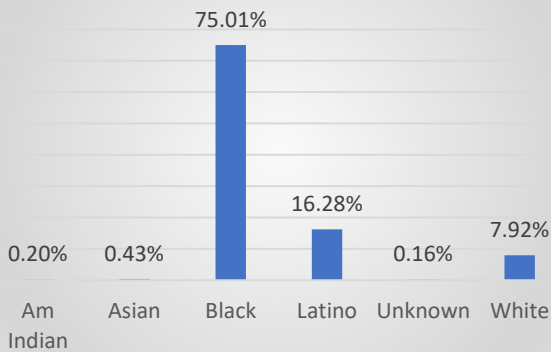

Sheriff's Daily Report

3/16/2021

Under the Custody of the Sheriff	
Total Male and Female	9,229
Jail Population	5,573
Community Corrections	3,656

Jail Population - Behind the Walls

Behind the Walls: Detainees that are physically housed under the Sheriff's custody 24 hours a day/7 days a week. This includes all populations listed on this chart - Divisional populations male & female, Outside Counties, Hospital, PRC, Women's Residential, & VRIC. Detainees in court-ordered treatment programs (PRC, Women's Residential, VRIC) are housed at CCDOC 24 hours a day/7 days week.

Sheriff's Daily Report

3/16/2021

CCSO Population Demographics

In Confinement

Gender Distribution

Race Distribution

Age Distribution

Community Corrections

Gender Distribution

Race Distribution

Age Distribution