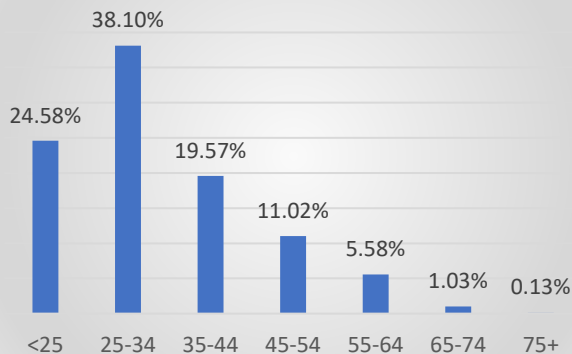

Sheriff's Daily Report

3/16/2021

Under the Custody of the Sheriff	
Total Male and Female	9,229
Jail Population	5,573
Community Corrections	3,656

Jail Population - Behind the Walls

Behind the Walls: Detainees that are physically housed under the Sheriff's custody 24 hours a day/7 days a week. This includes all populations listed on this chart - Divisional populations male & female, Outside Counties, Hospital, PRC, Women's Residential, & VRIC. Detainees in court-ordered treatment programs (PRC, Women's Residential, VRIC) are housed at CCDOC 24 hours a day/7 days week.

Sheriff's Daily Report

3/16/2021

CCSO Population Demographics

In Confinement

Gender Distribution

Race Distribution

Age Distribution

Community Corrections

Gender Distribution

Race Distribution

Age Distribution