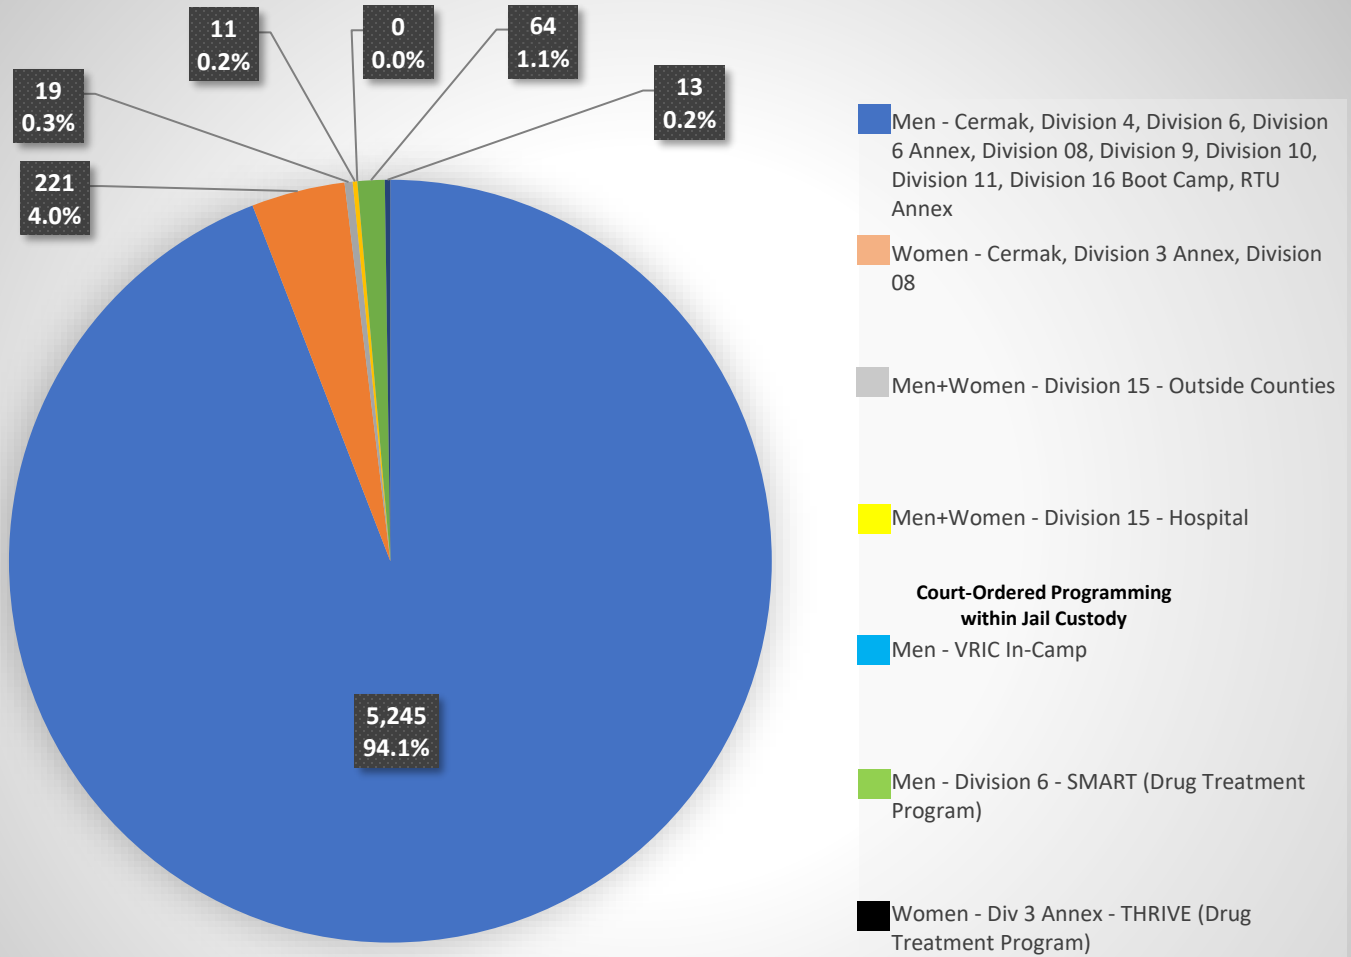

Sheriff's Daily Report

3/16/2021

Under the Custody of the Sheriff	
Total Male and Female	9,229
Jail Population	5,573
Community Corrections	3,656

Jail Population - Behind the Walls

Behind the Walls: Detainees that are physically housed under the Sheriff's custody 24 hours a day/7 days a week. This includes all populations listed on this chart - Divisional populations male & female, Outside Counties, Hospital, PRC, Women's Residential, & VRIC. Detainees in court-ordered treatment programs (PRC, Women's Residential, VRIC) are housed at CCDOC 24 hours a day/7 days week.

Sheriff's Daily Report

3/16/2021

CCSO Population Demographics

In Confinement

Gender Distribution

Race Distribution

Age Distribution

Community Corrections

Gender Distribution

Race Distribution

Age Distribution