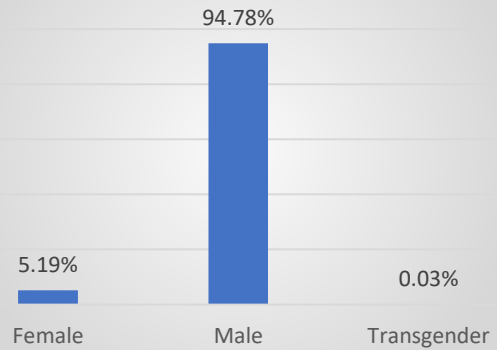

Sheriff's Daily Report

3/15/2021

Under the Custody of the Sheriff	
Total Male and Female	9,250
Jail Population	5,585
Community Corrections	3,665

Jail Population - Behind the Walls

Behind the Walls: Detainees that are physically housed under the Sheriff's custody 24 hours a day/7 days a week. This includes all populations listed on this chart - Divisional populations male & female, Outside Counties, Hospital, PRC, Women's Residential, & VRIC. Detainees in court-ordered treatment programs (PRC, Women's Residential, VRIC) are housed at CCDOC 24 hours a day/7 days week.

Sheriff's Daily Report

3/15/2021

CCSO Population Demographics

In Confinement

Community Corrections

Gender Distribution

Gender Distribution

Race Distribution

Race Distribution

Age Distribution

Age Distribution