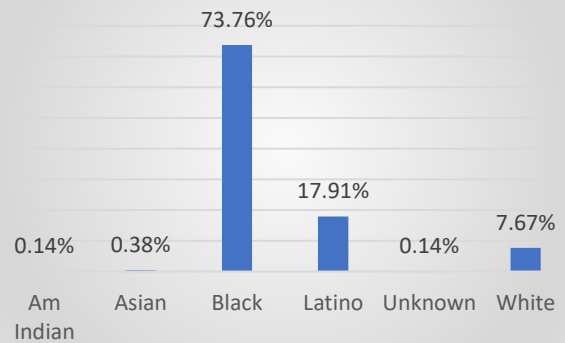

Sheriff's Daily Report

3/15/2021

Under the Custody of the Sheriff	
Total Male and Female	9,250
Jail Population	5,585
Community Corrections	3,665

Jail Population - Behind the Walls

Behind the Walls: Detainees that are physically housed under the Sheriff's custody 24 hours a day/7 days a week. This includes all populations listed on this chart - Divisional populations male & female, Outside Counties, Hospital, PRC, Women's Residential, & VRIC. Detainees in court-ordered treatment programs (PRC, Women's Residential, VRIC) are housed at CCDOC 24 hours a day/7 days week.

Sheriff's Daily Report

3/15/2021

CCSO Population Demographics

In Confinement

Community Corrections

Gender Distribution

Gender Distribution

Race Distribution

Race Distribution

Age Distribution

Age Distribution