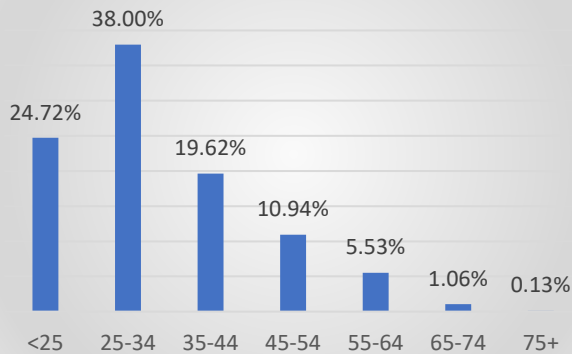

Sheriff's Daily Report

3/15/2021

Under the Custody of the Sheriff	
Total Male and Female	9,250
Jail Population	5,585
Community Corrections	3,665

Jail Population - Behind the Walls

Behind the Walls: Detainees that are physically housed under the Sheriff's custody 24 hours a day/7 days a week. This includes all populations listed on this chart - Divisional populations male & female, Outside Counties, Hospital, PRC, Women's Residential, & VRIC. Detainees in court-ordered treatment programs (PRC, Women's Residential, VRIC) are housed at CCDOC 24 hours a day/7 days week.

Sheriff's Daily Report

3/15/2021

CCSO Population Demographics

In Confinement

Community Corrections

Gender Distribution

Gender Distribution

Race Distribution

Race Distribution

Age Distribution

Age Distribution