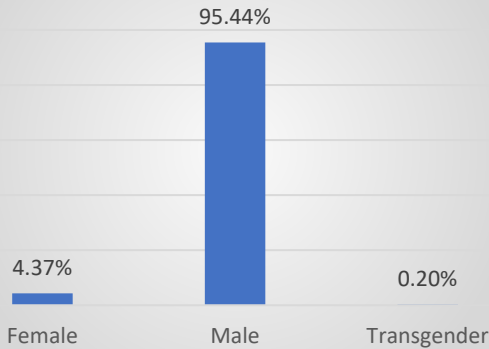

Sheriff's Daily Report

3/15/2021

Under the Custody of the Sheriff	
Total Male and Female	9,250
Jail Population	5,585
Community Corrections	3,665

Jail Population - Behind the Walls

Behind the Walls: Detainees that are physically housed under the Sheriff's custody 24 hours a day/7 days a week. This includes all populations listed on this chart - Divisional populations male & female, Outside Counties, Hospital, PRC, Women's Residential, & VRIC. Detainees in court-ordered treatment programs (PRC, Women's Residential, VRIC) are housed at CCDOC 24 hours a day/7 days week.

Sheriff's Daily Report

3/15/2021

CCSO Population Demographics

In Confinement

Community Corrections

Gender Distribution

Gender Distribution

Race Distribution

Race Distribution

Age Distribution

Age Distribution