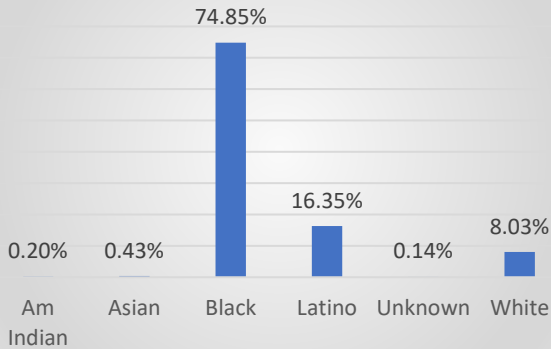

Sheriff's Daily Report

3/15/2021

Under the Custody of the Sheriff	
Total Male and Female	9,250
Jail Population	5,585
Community Corrections	3,665

Jail Population - Behind the Walls

Behind the Walls: Detainees that are physically housed under the Sheriff's custody 24 hours a day/7 days a week. This includes all populations listed on this chart - Divisional populations male & female, Outside Counties, Hospital, PRC, Women's Residential, & VRIC. Detainees in court-ordered treatment programs (PRC, Women's Residential, VRIC) are housed at CCDOC 24 hours a day/7 days week.

Sheriff's Daily Report

3/15/2021

CCSO Population Demographics

In Confinement

Community Corrections

Gender Distribution

Gender Distribution

Race Distribution

Race Distribution

Age Distribution

Age Distribution