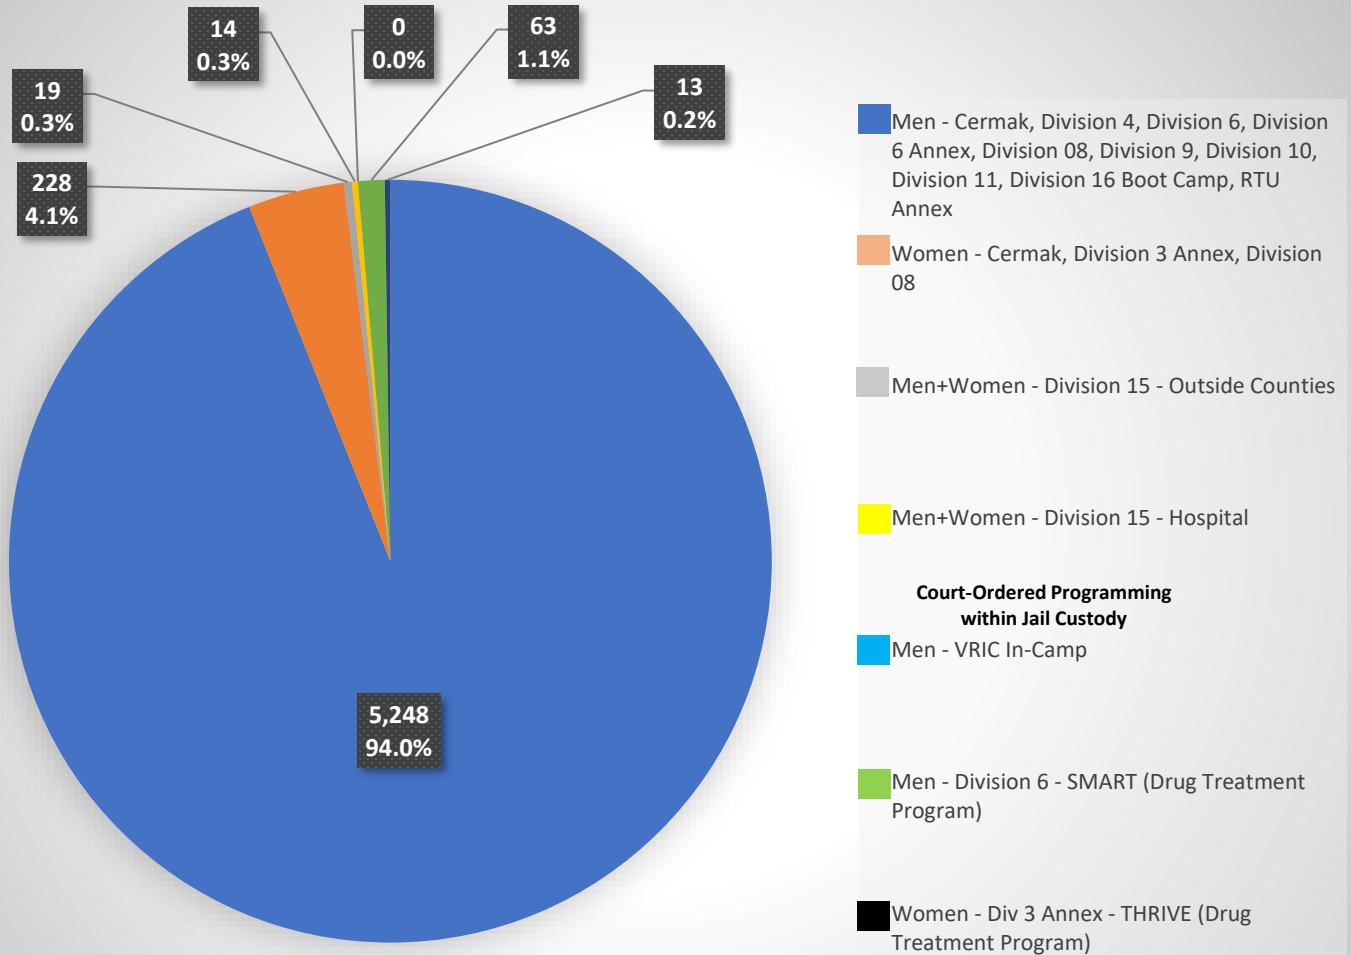

Sheriff's Daily Report

3/15/2021

Under the Custody of the Sheriff	
Total Male and Female	9,250
Jail Population	5,585
Community Corrections	3,665

Jail Population - Behind the Walls

Behind the Walls: Detainees that are physically housed under the Sheriff's custody 24 hours a day/7 days a week. This includes all populations listed on this chart - Divisional populations male & female, Outside Counties, Hospital, PRC, Women's Residential, & VRIC. Detainees in court-ordered treatment programs (PRC, Women's Residential, VRIC) are housed at CCDOC 24 hours a day/7 days week.

Sheriff's Daily Report

3/15/2021

CCSO Population Demographics

In Confinement

Community Corrections

Gender Distribution

Gender Distribution

Race Distribution

Race Distribution

Age Distribution

Age Distribution