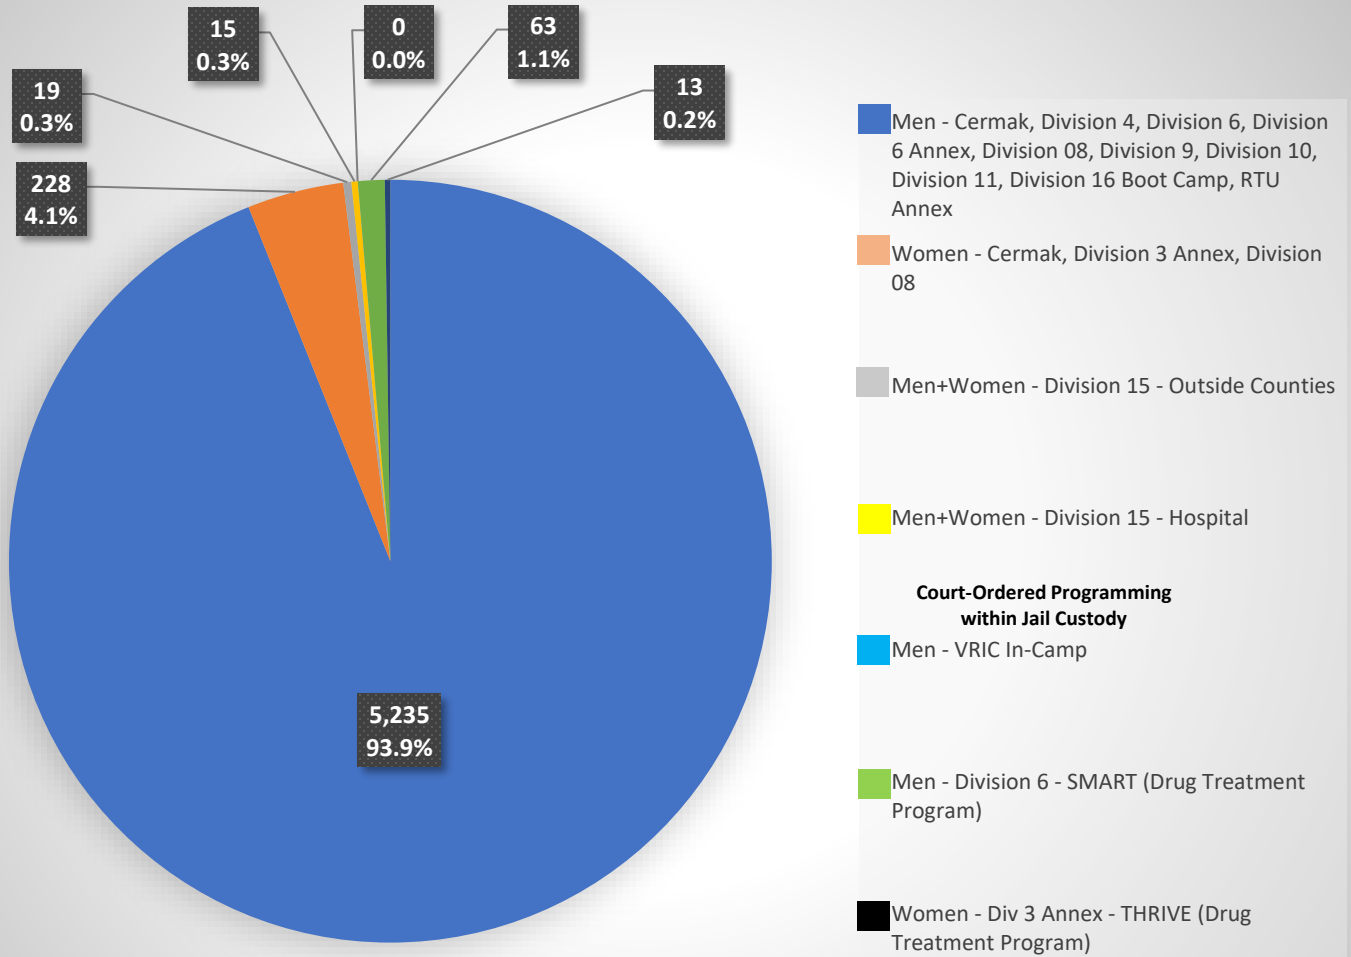

Sheriff's Daily Report

3/14/2021

Under the Custody of the Sheriff	
Total Male and Female	9,235
Jail Population	5,573
Community Corrections	3,662

Jail Population - Behind the Walls

Behind the Walls: Detainees that are physically housed under the Sheriff's custody 24 hours a day/7 days a week. This includes all populations listed on this chart - Divisional populations male & female, Outside Counties, Hospital, PRC, Women's Residential, & VRIC. Detainees in court-ordered treatment programs (PRC, Women's Residential, VRIC) are housed at CCDOC 24 hours a day/7 days week.

Sheriff's Daily Report

3/14/2021

CCSO Population Demographics

In Confinement

Gender Distribution

Race Distribution

Age Distribution

Community Corrections

Gender Distribution

Race Distribution

Age Distribution