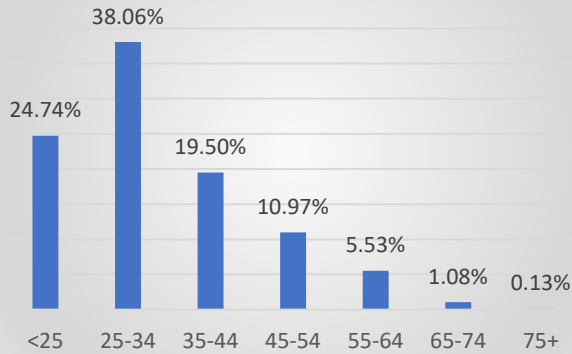

Sheriff's Daily Report

3/14/2021

Under the Custody of the Sheriff	
Total Male and Female	9,235
Jail Population	5,573
Community Corrections	3,662

Jail Population - Behind the Walls

Behind the Walls: Detainees that are physically housed under the Sheriff's custody 24 hours a day/7 days a week. This includes all populations listed on this chart - Divisional populations male & female, Outside Counties, Hospital, PRC, Women's Residential, & VRIC. Detainees in court-ordered treatment programs (PRC, Women's Residential, VRIC) are housed at CCDOC 24 hours a day/7 days week.

Sheriff's Daily Report

3/14/2021

CCSO Population Demographics

In Confinement

Gender Distribution

Race Distribution

Age Distribution

Community Corrections

Gender Distribution

Race Distribution

Age Distribution