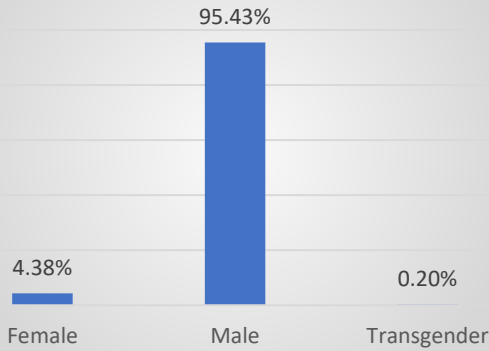

CCSO Population Demographics

In Confinement

Gender Distribution