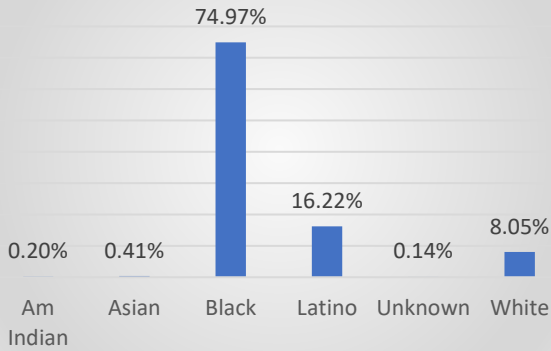

Sheriff's Daily Report

3/14/2021

Under the Custody of the Sheriff	
Total Male and Female	9,235
Jail Population	5,573
Community Corrections	3,662

Jail Population - Behind the Walls

Behind the Walls: Detainees that are physically housed under the Sheriff's custody 24 hours a day/7 days a week. This includes all populations listed on this chart - Divisional populations male & female, Outside Counties, Hospital, PRC, Women's Residential, & VRIC. Detainees in court-ordered treatment programs (PRC, Women's Residential, VRIC) are housed at CCDOC 24 hours a day/7 days week.

Sheriff's Daily Report

3/14/2021

CCSO Population Demographics

In Confinement

Gender Distribution

Race Distribution

Age Distribution

Community Corrections

Gender Distribution

Race Distribution

Age Distribution