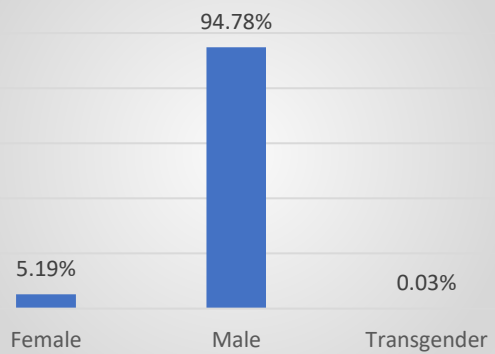

Sheriff's Daily Report

3/14/2021

Under the Custody of the Sheriff	
Total Male and Female	9,235
Jail Population	5,573
Community Corrections	3,662

Jail Population - Behind the Walls

Behind the Walls: Detainees that are physically housed under the Sheriff's custody 24 hours a day/7 days a week. This includes all populations listed on this chart - Divisional populations male & female, Outside Counties, Hospital, PRC, Women's Residential, & VRIC. Detainees in court-ordered treatment programs (PRC, Women's Residential, VRIC) are housed at CCDOC 24 hours a day/7 days week.

Sheriff's Daily Report

3/14/2021

CCSO Population Demographics

In Confinement

Gender Distribution

Race Distribution

Age Distribution

Community Corrections

Gender Distribution

Race Distribution

Age Distribution