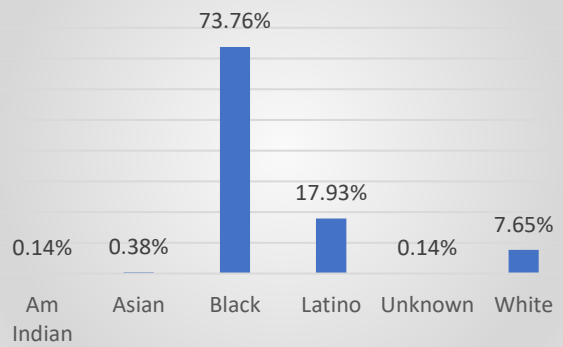

Sheriff's Daily Report

3/14/2021

Under the Custody of the Sheriff	
Total Male and Female	9,235
Jail Population	5,573
Community Corrections	3,662

Jail Population - Behind the Walls

Behind the Walls: Detainees that are physically housed under the Sheriff's custody 24 hours a day/7 days a week. This includes all populations listed on this chart - Divisional populations male & female, Outside Counties, Hospital, PRC, Women's Residential, & VRIC. Detainees in court-ordered treatment programs (PRC, Women's Residential, VRIC) are housed at CCDOC 24 hours a day/7 days week.

Sheriff's Daily Report

3/14/2021

CCSO Population Demographics

In Confinement

Gender Distribution

Race Distribution

Age Distribution

Community Corrections

Gender Distribution

Race Distribution

Age Distribution