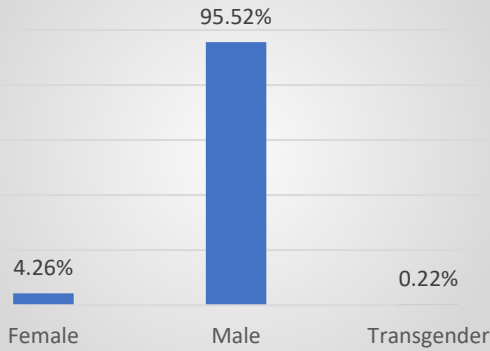

Sheriff's Daily Report

3/8/2021

CCSO Population Demographics

In Confinement

Gender Distribution