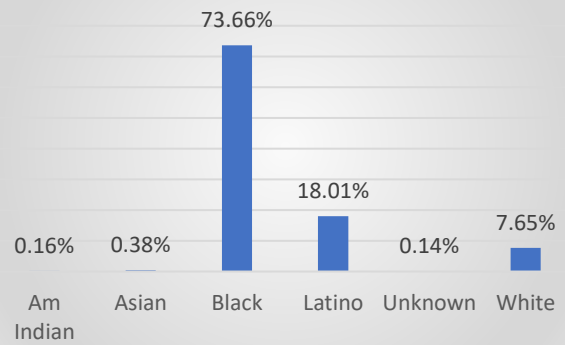

Sheriff's Daily Report

3/8/2021

Under the Custody of the Sheriff	
Total Male and Female	9,255
Jail Population	5,554
Community Corrections	3,701

Jail Population - Behind the Walls

Behind the Walls: Detainees that are physically housed under the Sheriff's custody 24 hours a day/7 days a week. This includes all populations listed on this chart - Divisional populations male & female, Outside Counties, Hospital, PRC, Women's Residential, & VRIC. Detainees in court-ordered treatment programs (PRC, Women's Residential, VRIC) are housed at CCDOC 24 hours a day/7 days week.

Sheriff's Daily Report

3/8/2021

CCSO Population Demographics

In Confinement

Gender Distribution

Race Distribution

Age Distribution

Community Corrections

Gender Distribution

Race Distribution

Age Distribution