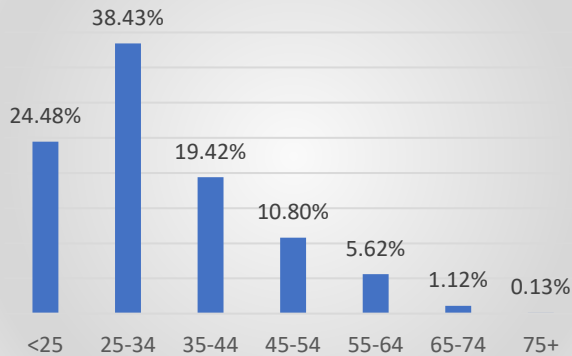

Sheriff's Daily Report

3/8/2021

Under the Custody of the Sheriff	
Total Male and Female	9,255
Jail Population	5,554
Community Corrections	3,701

Jail Population - Behind the Walls

Behind the Walls: Detainees that are physically housed under the Sheriff's custody 24 hours a day/7 days a week. This includes all populations listed on this chart - Divisional populations male & female, Outside Counties, Hospital, PRC, Women's Residential, & VRIC. Detainees in court-ordered treatment programs (PRC, Women's Residential, VRIC) are housed at CCDOC 24 hours a day/7 days week.

Sheriff's Daily Report

3/8/2021

CCSO Population Demographics

In Confinement

Gender Distribution

Race Distribution

Age Distribution

Community Corrections

Gender Distribution

Race Distribution

Age Distribution