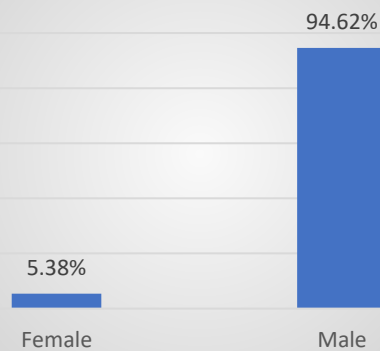

Sheriff's Daily Report

3/8/2021

Under the Custody of the Sheriff	
Total Male and Female	9,255
Jail Population	5,554
Community Corrections	3,701

Jail Population - Behind the Walls

Behind the Walls: Detainees that are physically housed under the Sheriff's custody 24 hours a day/7 days a week. This includes all populations listed on this chart - Divisional populations male & female, Outside Counties, Hospital, PRC, Women's Residential, & VRIC. Detainees in court-ordered treatment programs (PRC, Women's Residential, VRIC) are housed at CCDOC 24 hours a day/7 days week.

Sheriff's Daily Report

3/8/2021

CCSO Population Demographics

In Confinement

Gender Distribution

Race Distribution

Age Distribution

Community Corrections

Gender Distribution

Race Distribution

Age Distribution