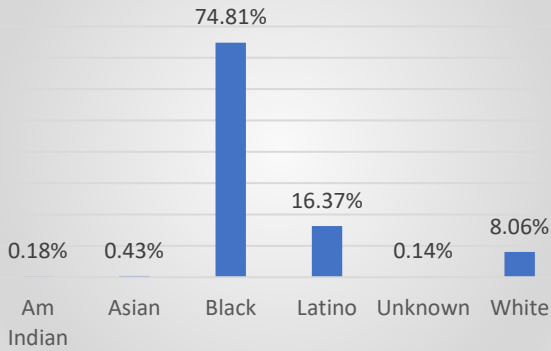

Sheriff's Daily Report

3/8/2021

Under the Custody of the Sheriff	
Total Male and Female	9,255
Jail Population	5,554
Community Corrections	3,701

Jail Population - Behind the Walls

Behind the Walls: Detainees that are physically housed under the Sheriff's custody 24 hours a day/7 days a week. This includes all populations listed on this chart - Divisional populations male & female, Outside Counties, Hospital, PRC, Women's Residential, & VRIC. Detainees in court-ordered treatment programs (PRC, Women's Residential, VRIC) are housed at CCDOC 24 hours a day/7 days week.

Sheriff's Daily Report

3/8/2021

CCSO Population Demographics

In Confinement

Gender Distribution

Race Distribution

Age Distribution

Community Corrections

Gender Distribution

Race Distribution

Age Distribution