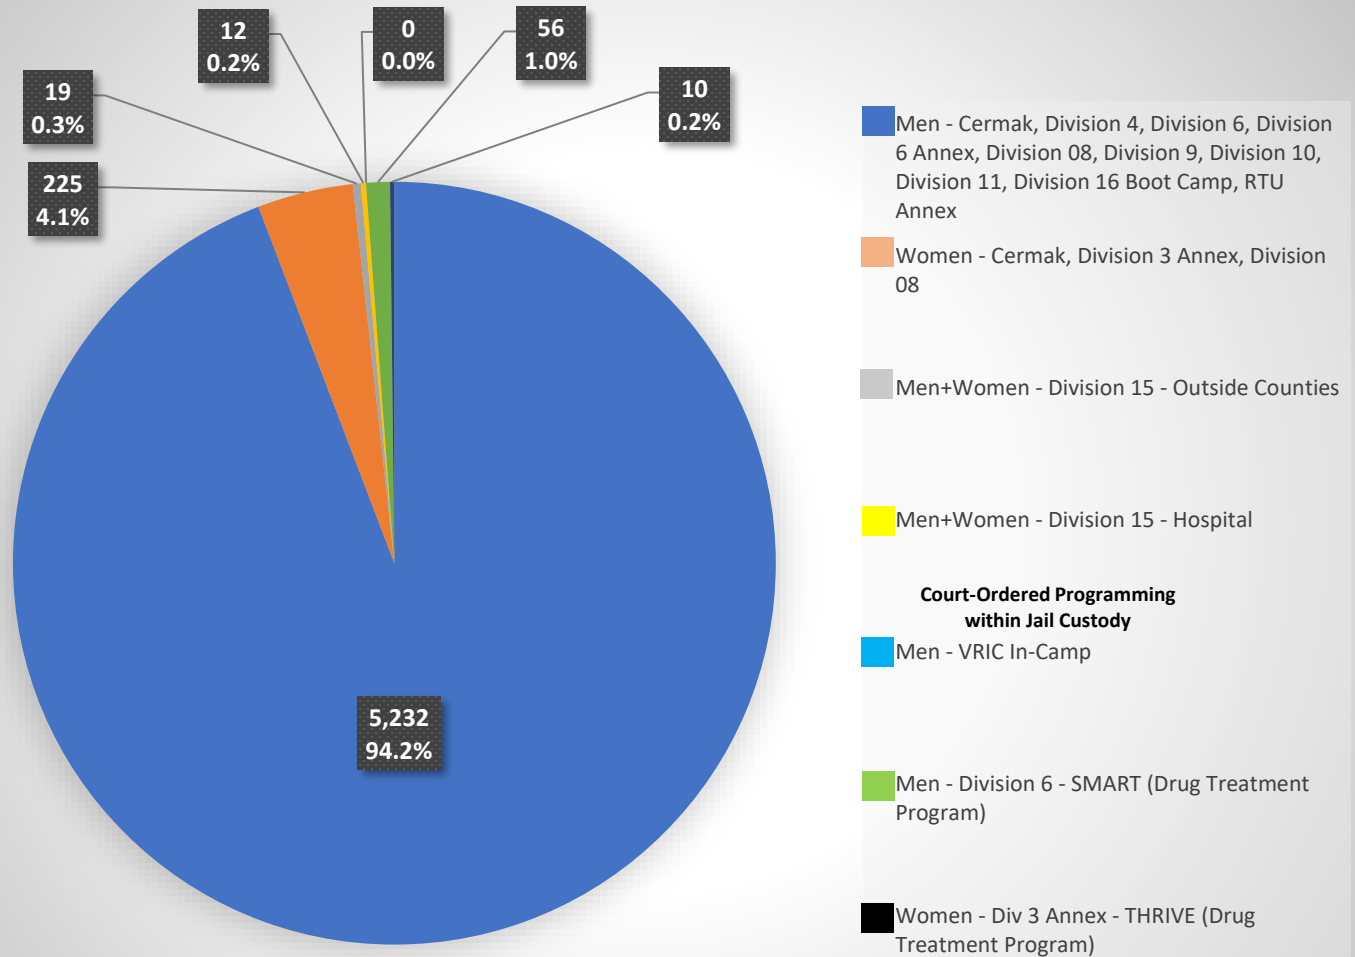

Sheriff's Daily Report

3/8/2021

Under the Custody of the Sheriff	
Total Male and Female	9,255
Jail Population	5,554
Community Corrections	3,701

Jail Population - Behind the Walls

Behind the Walls: Detainees that are physically housed under the Sheriff's custody 24 hours a day/7 days a week. This includes all populations listed on this chart - Divisional populations male & female, Outside Counties, Hospital, PRC, Women's Residential, & VRIC. Detainees in court-ordered treatment programs (PRC, Women's Residential, VRIC) are housed at CCDOC 24 hours a day/7 days week.

Sheriff's Daily Report

3/8/2021

CCSO Population Demographics

In Confinement

Gender Distribution

Race Distribution

Age Distribution

Community Corrections

Gender Distribution

Race Distribution

Age Distribution