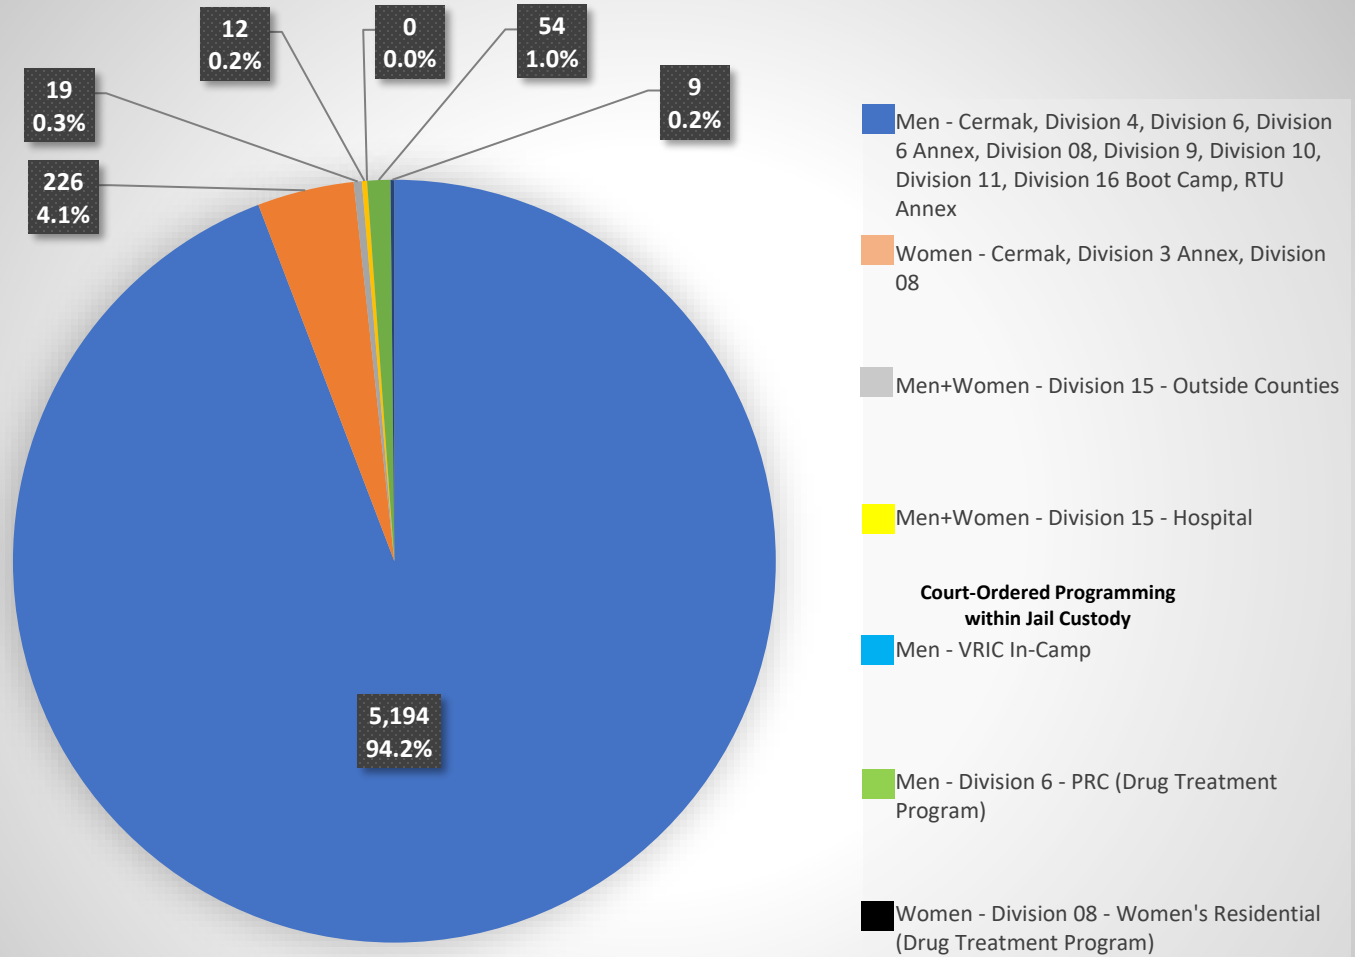

# Sheriff's Daily Report

3/2/2021

| Under the Custody of the Sheriff |              |
|----------------------------------|--------------|
| <b>Total Male and Female</b>     | <b>9,206</b> |
| Jail Population                  | 5,514        |
| Community Corrections            | 3,692        |

## Jail Population - Behind the Walls

Behind the Walls: Detainees that are physically housed under the Sheriff's custody 24 hours a day/7 days a week. This includes all populations listed on this chart - Divisional populations male & female, Outside Counties, Hospital, PRC, Women's Residential, & VRIC. Detainees in court-ordered treatment programs (PRC, Women's Residential, VRIC) are housed at CCDOC 24 hours a day/7 days week.

##### Race Distribution

##### Age Distribution