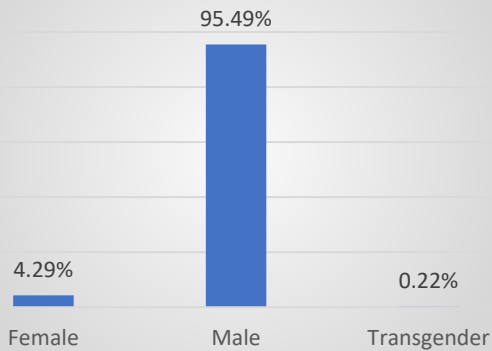

Sheriff's Daily Report

3/2/2021

CCSO Population Demographics

In Confinement

Community Corrections

Gender Distribution