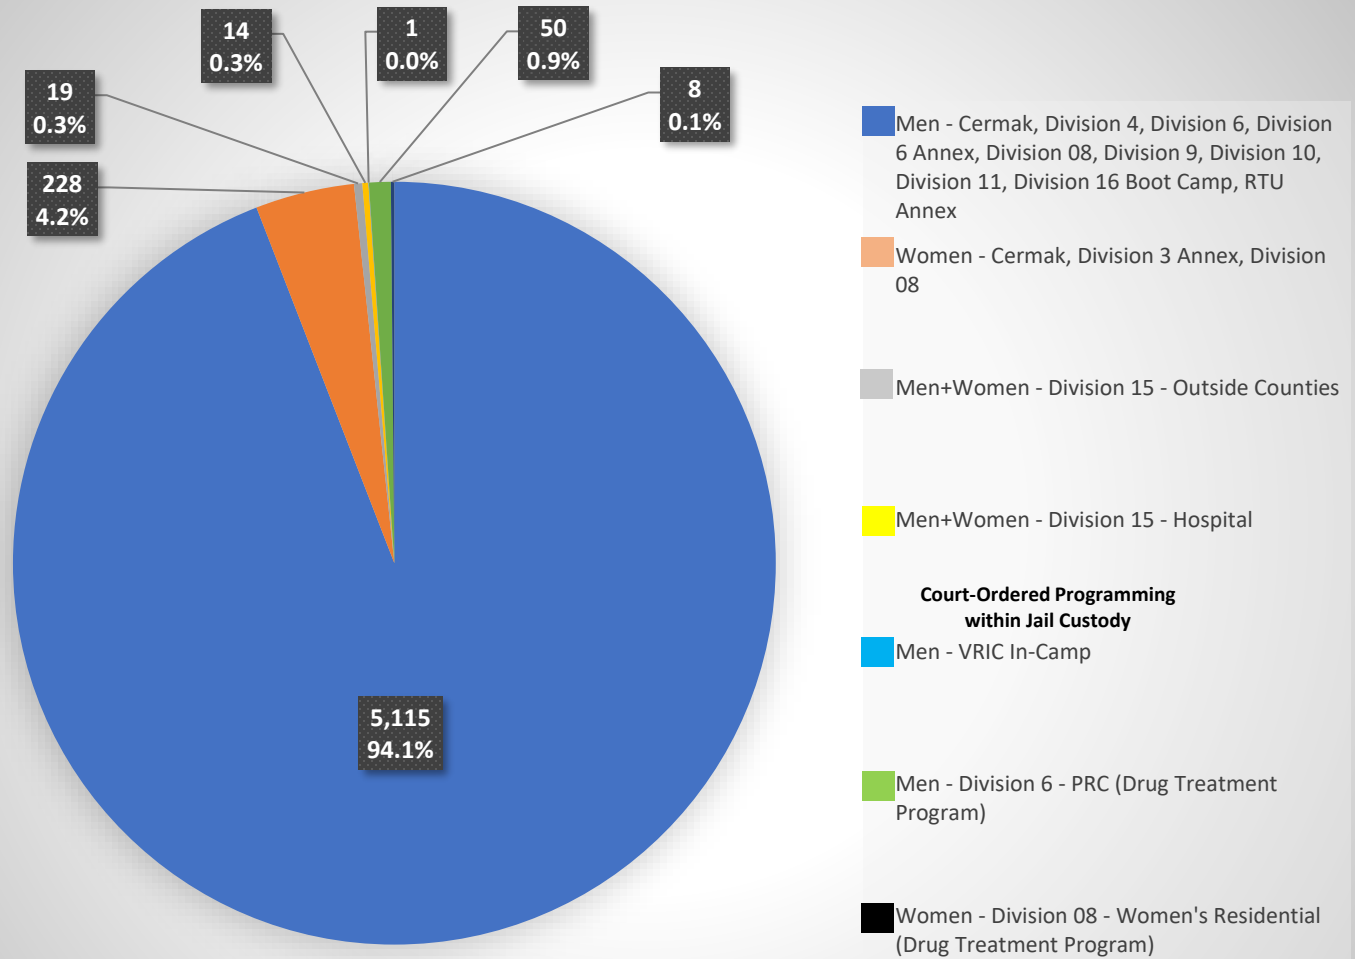

# Sheriff's Daily Report

2/22/2021

Under the Custody of the Sheriff	
Total Male and Female	9,113
Jail Population	5,435
Community Corrections	3,678

## Jail Population - Behind the Walls

Behind the Walls: Detainees that are physically housed under the Sheriff's custody 24 hours a day/7 days a week. This includes all populations listed on this chart - Divisional populations male & female, Outside Counties, Hospital, PRC, Women's Residential, & VRIC. Detainees in court-ordered treatment programs (PRC, Women's Residential, VRIC) are housed at CCDOC 24 hours a day/7 days week.

#### Race Distribution

#### Age Distribution