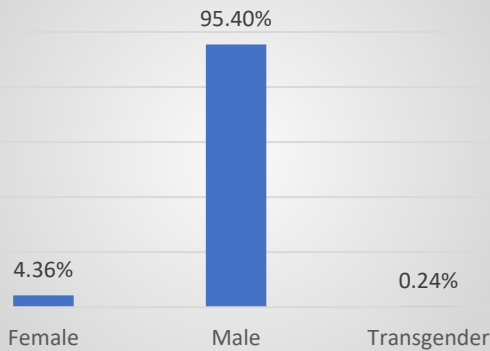

Sheriff's Daily Report

2/22/2021

CCSO Population Demographics

In Confinement

Gender Distribution