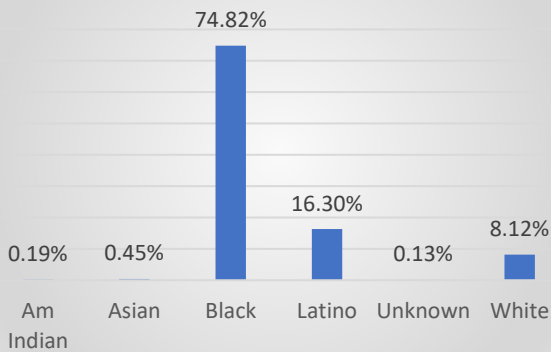

Sheriff's Daily Report

2/18/2021

Under the Custody of the Sheriff	
Total Male and Female	9,072
Jail Population	5,411
Community Corrections	3,661

Jail Population - Behind the Walls

Behind the Walls: Detainees that are physically housed under the Sheriff's custody 24 hours a day/7 days a week. This includes all populations listed on this chart - Divisional populations male & female, Outside Counties, Hospital, PRC, Women's Residential, & VRIC. Detainees in court-ordered treatment programs (PRC, Women's Residential, VRIC) are housed at CCDOC 24 hours a day/7 days week.

Sheriff's Daily Report

2/18/2021

CCSO Population Demographics

In Confinement

Gender Distribution

Race Distribution

Age Distribution

Community Corrections

Gender Distribution

Race Distribution

Age Distribution