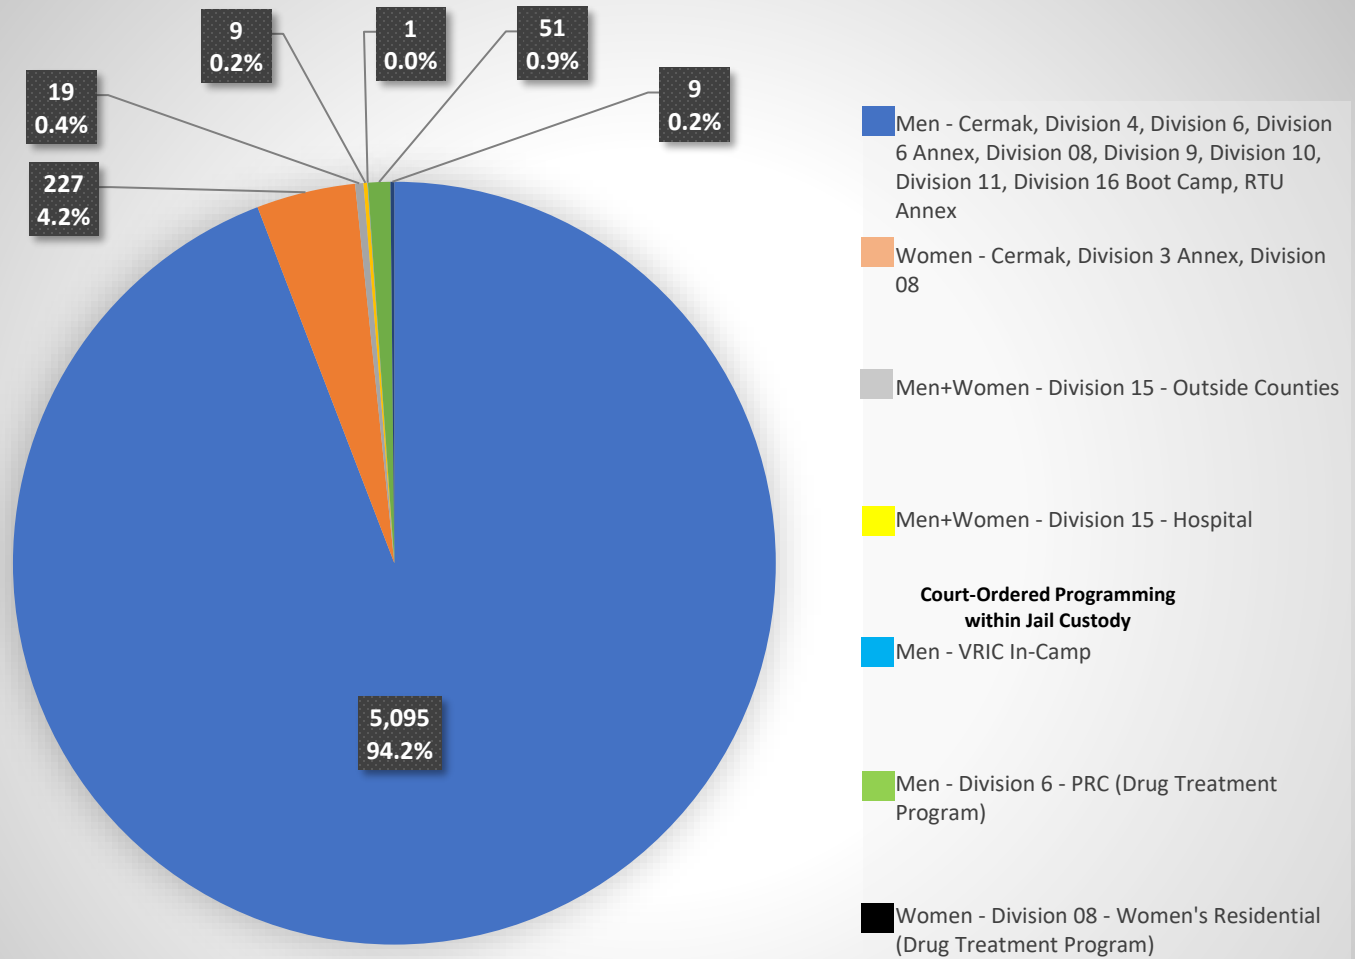

Sheriff's Daily Report

2/18/2021

Under the Custody of the Sheriff	
Total Male and Female	9,072
Jail Population	5,411
Community Corrections	3,661

Jail Population - Behind the Walls

Behind the Walls: Detainees that are physically housed under the Sheriff's custody 24 hours a day/7 days a week. This includes all populations listed on this chart - Divisional populations male & female, Outside Counties, Hospital, PRC, Women's Residential, & VRIC. Detainees in court-ordered treatment programs (PRC, Women's Residential, VRIC) are housed at CCDOC 24 hours a day/7 days week.

Sheriff's Daily Report

2/18/2021

CCSO Population Demographics

In Confinement

Gender Distribution

Race Distribution

Age Distribution

Community Corrections

Gender Distribution

Race Distribution

Age Distribution