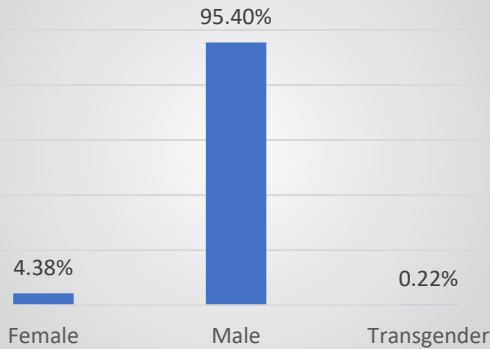

Sheriff's Daily Report

2/18/2021

CCSO Population Demographics

In Confinement

Gender Distribution