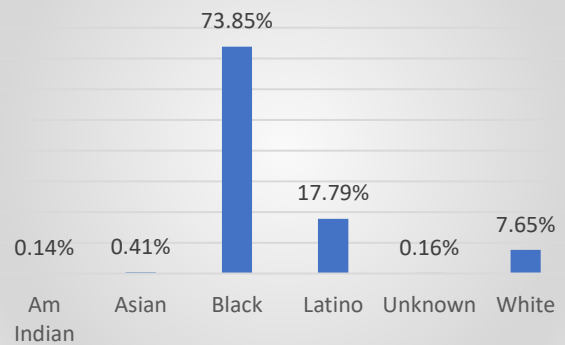

Sheriff's Daily Report

2/18/2021

Under the Custody of the Sheriff	
Total Male and Female	9,072
Jail Population	5,411
Community Corrections	3,661

Jail Population - Behind the Walls

Behind the Walls: Detainees that are physically housed under the Sheriff's custody 24 hours a day/7 days a week. This includes all populations listed on this chart - Divisional populations male & female, Outside Counties, Hospital, PRC, Women's Residential, & VRIC. Detainees in court-ordered treatment programs (PRC, Women's Residential, VRIC) are housed at CCDOC 24 hours a day/7 days week.

Sheriff's Daily Report

2/18/2021

CCSO Population Demographics

In Confinement

Gender Distribution

Race Distribution

Age Distribution

Community Corrections

Gender Distribution

Race Distribution

Age Distribution