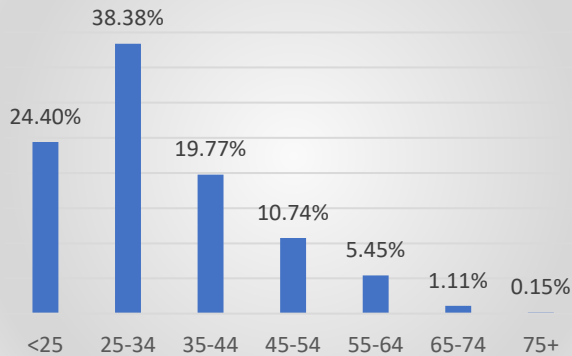

Sheriff's Daily Report

2/18/2021

Under the Custody of the Sheriff	
Total Male and Female	9,072
Jail Population	5,411
Community Corrections	3,661

Jail Population - Behind the Walls

Behind the Walls: Detainees that are physically housed under the Sheriff's custody 24 hours a day/7 days a week. This includes all populations listed on this chart - Divisional populations male & female, Outside Counties, Hospital, PRC, Women's Residential, & VRIC. Detainees in court-ordered treatment programs (PRC, Women's Residential, VRIC) are housed at CCDOC 24 hours a day/7 days week.

Sheriff's Daily Report

2/18/2021

CCSO Population Demographics

In Confinement

Gender Distribution

Race Distribution

Age Distribution

Community Corrections

Gender Distribution

Race Distribution

Age Distribution