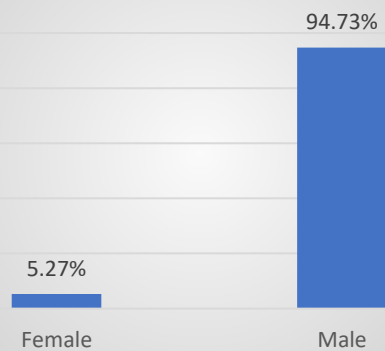

Sheriff's Daily Report

2/18/2021

Under the Custody of the Sheriff	
Total Male and Female	9,072
Jail Population	5,411
Community Corrections	3,661

Jail Population - Behind the Walls

Behind the Walls: Detainees that are physically housed under the Sheriff's custody 24 hours a day/7 days a week. This includes all populations listed on this chart - Divisional populations male & female, Outside Counties, Hospital, PRC, Women's Residential, & VRIC. Detainees in court-ordered treatment programs (PRC, Women's Residential, VRIC) are housed at CCDOC 24 hours a day/7 days week.

Sheriff's Daily Report

2/18/2021

CCSO Population Demographics

In Confinement

Gender Distribution

Race Distribution

Age Distribution

Community Corrections

Gender Distribution

Race Distribution

Age Distribution