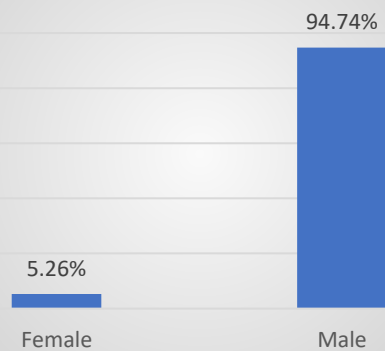

Sheriff's Daily Report

2/17/2021

Under the Custody of the Sheriff	
Total Male and Female	9,110
Jail Population	5,436
Community Corrections	3,674

Behind the Walls: Detainees that are physically housed under the Sheriff's custody 24 hours a day/7 days a week. This includes all populations listed on this chart - Divisional populations male & female, Outside Counties, Hospital, PRC, Women's Residential, & VRIC. Detainees in court-ordered treatment programs (PRC, Women's Residential, VRIC) are housed at CCDOC 24 hours a day/7 days week.

Sheriff's Daily Report

2/17/2021

CCSO Population Demographics

In Confinement

Gender Distribution

Race Distribution

Age Distribution

Community Corrections

Gender Distribution

Race Distribution

Age Distribution