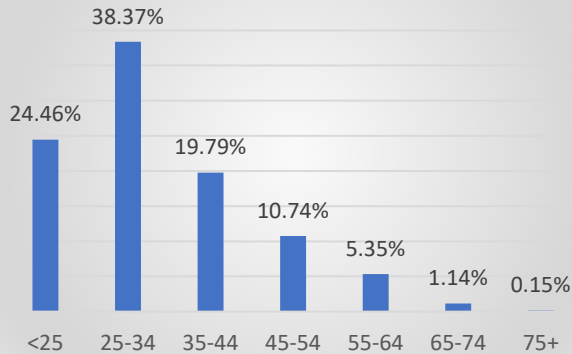

Sheriff's Daily Report

2/17/2021

Under the Custody of the Sheriff	
Total Male and Female	9,110
Jail Population	5,436
Community Corrections	3,674

Behind the Walls: Detainees that are physically housed under the Sheriff's custody 24 hours a day/7 days a week. This includes all populations listed on this chart - Divisional populations male & female, Outside Counties, Hospital, PRC, Women's Residential, & VRIC. Detainees in court-ordered treatment programs (PRC, Women's Residential, VRIC) are housed at CCDOC 24 hours a day/7 days week.

Sheriff's Daily Report

2/17/2021

CCSO Population Demographics

In Confinement

Gender Distribution

Race Distribution

Age Distribution

Community Corrections

Gender Distribution

Race Distribution

Age Distribution