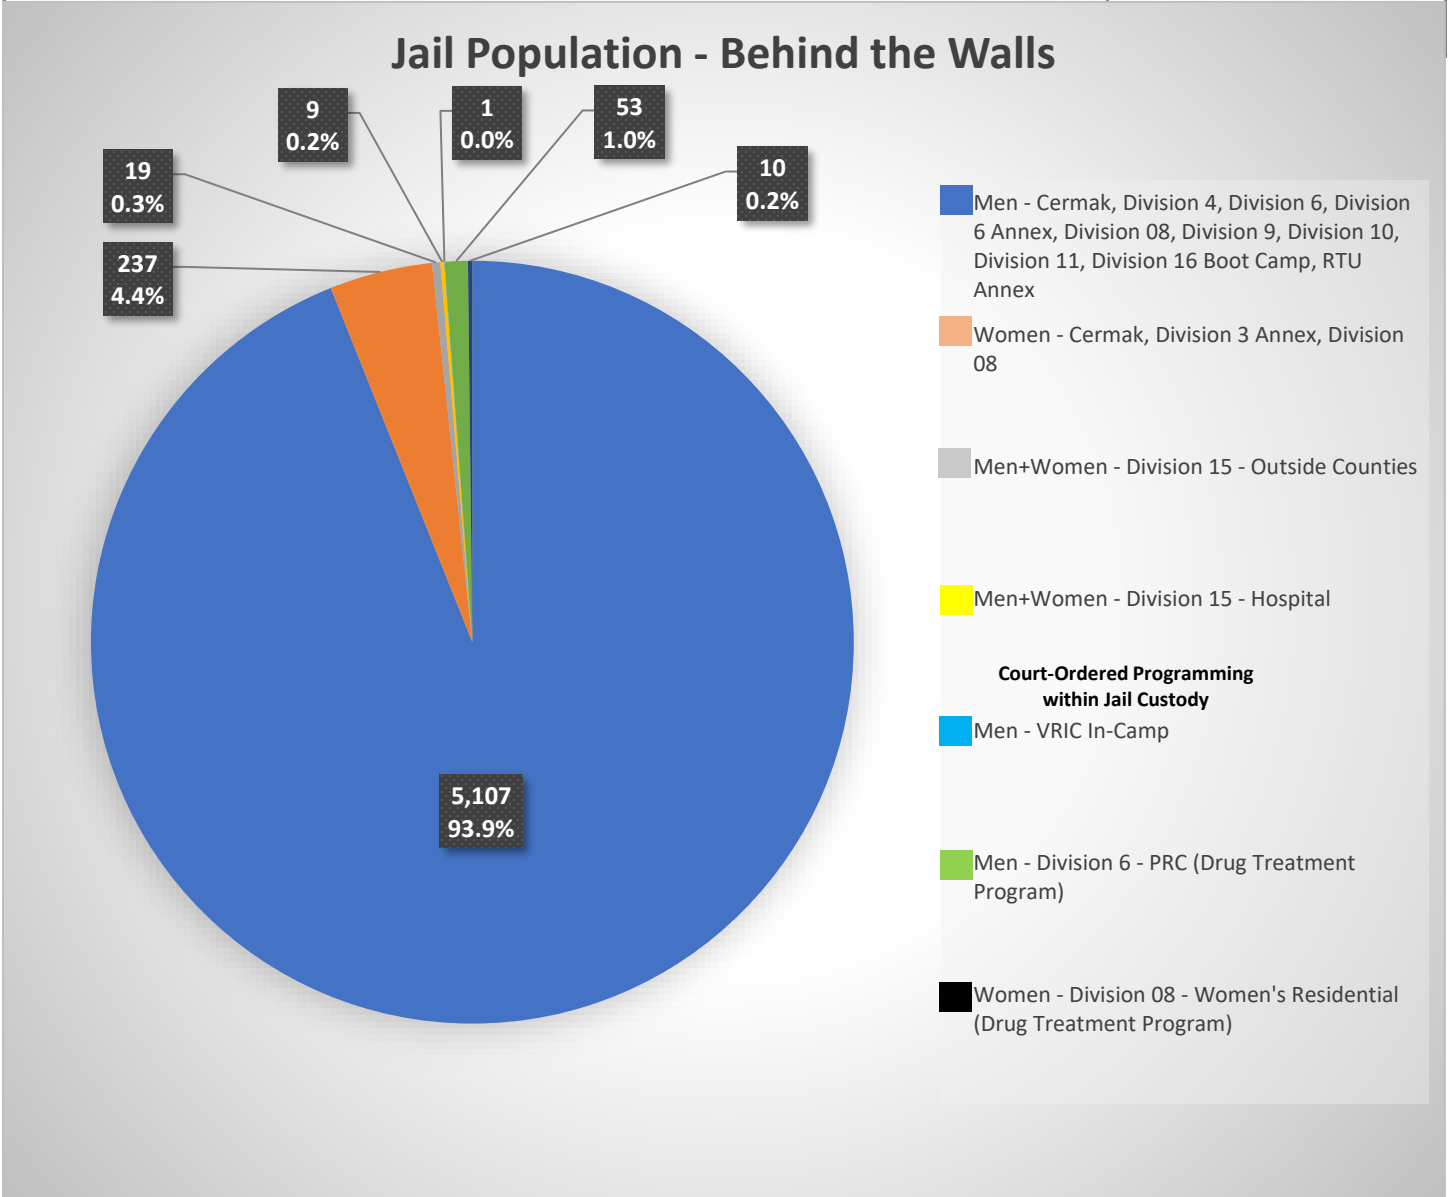

Sheriff's Daily Report

2/17/2021

Under the Custody of the Sheriff	
Total Male and Female	9,110
Jail Population	5,436
Community Corrections	3,674

Behind the Walls: Detainees that are physically housed under the Sheriff's custody 24 hours a day/7 days a week. This includes all populations listed on this chart - Divisional populations male & female, Outside Counties, Hospital, PRC, Women's Residential, & VRIC. Detainees in court-ordered treatment programs (PRC, Women's Residential, VRIC) are housed at CCDOC 24 hours a day/7 days week.

Sheriff's Daily Report

2/17/2021

CCSO Population Demographics

In Confinement

Gender Distribution

Race Distribution

Age Distribution

Community Corrections

Gender Distribution

Race Distribution

Age Distribution