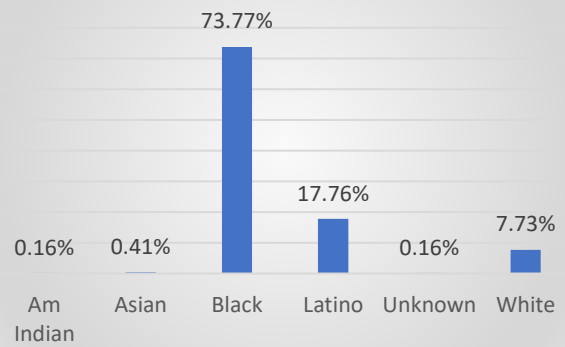

Sheriff's Daily Report

2/17/2021

Under the Custody of the Sheriff	
Total Male and Female	9,110
Jail Population	5,436
Community Corrections	3,674

Behind the Walls: Detainees that are physically housed under the Sheriff's custody 24 hours a day/7 days a week. This includes all populations listed on this chart - Divisional populations male & female, Outside Counties, Hospital, PRC, Women's Residential, & VRIC. Detainees in court-ordered treatment programs (PRC, Women's Residential, VRIC) are housed at CCDOC 24 hours a day/7 days week.

Sheriff's Daily Report

2/17/2021

CCSO Population Demographics

In Confinement

Gender Distribution

Race Distribution

Age Distribution

Community Corrections

Gender Distribution

Race Distribution

Age Distribution