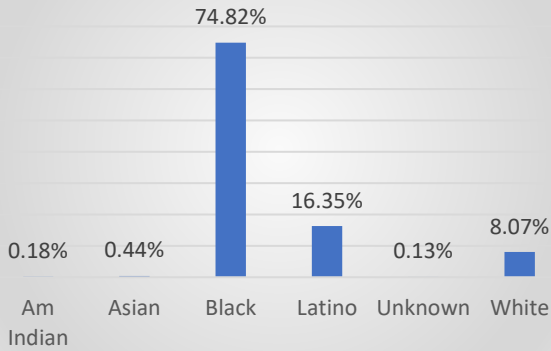

Sheriff's Daily Report

2/17/2021

Under the Custody of the Sheriff	
Total Male and Female	9,110
Jail Population	5,436
Community Corrections	3,674

Behind the Walls: Detainees that are physically housed under the Sheriff's custody 24 hours a day/7 days a week. This includes all populations listed on this chart - Divisional populations male & female, Outside Counties, Hospital, PRC, Women's Residential, & VRIC. Detainees in court-ordered treatment programs (PRC, Women's Residential, VRIC) are housed at CCDOC 24 hours a day/7 days week.

Sheriff's Daily Report

2/17/2021

CCSO Population Demographics

In Confinement

Gender Distribution

Race Distribution

Age Distribution

Community Corrections

Gender Distribution

Race Distribution

Age Distribution