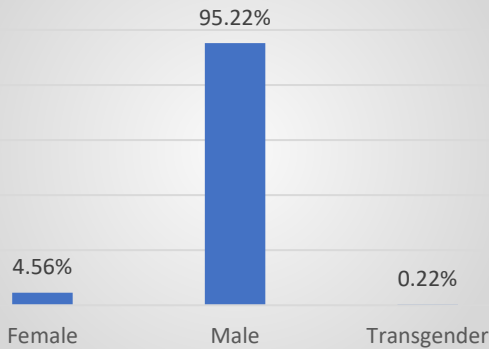

CCSO Population Demographics

In Confinement

Gender Distribution