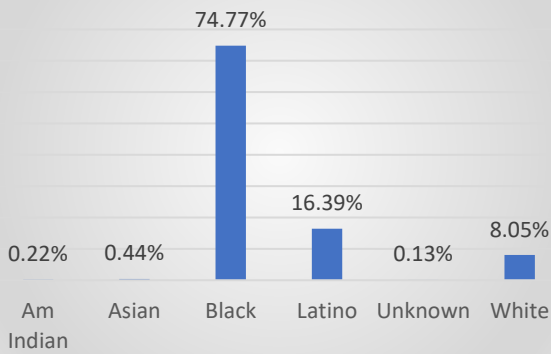

Sheriff's Daily Report

2/15/2021

Under the Custody of the Sheriff	
Total Male and Female	9,099
Jail Population	5,437
Community Corrections	3,662

Behind the Walls: Detainees that are physically housed under the Sheriff's custody 24 hours a day/7 days a week. This includes all populations listed on this chart - Divisional populations male & female, Outside Counties, Hospital, PRC, Women's Residential, & VRIC. Detainees in court-ordered treatment programs (PRC, Women's Residential, VRIC) are housed at CCDOC 24 hours a day/7 days week.

Sheriff's Daily Report

2/15/2021

CCSO Population Demographics

In Confinement

Gender Distribution

Race Distribution

Age Distribution

Community Corrections

Gender Distribution

Race Distribution

Age Distribution