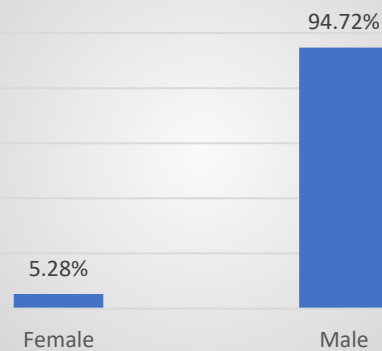

Sheriff's Daily Report

2/15/2021

Under the Custody of the Sheriff	
Total Male and Female	9,099
Jail Population	5,437
Community Corrections	3,662

Behind the Walls: Detainees that are physically housed under the Sheriff's custody 24 hours a day/7 days a week. This includes all populations listed on this chart - Divisional populations male & female, Outside Counties, Hospital, PRC, Women's Residential, & VRIC. Detainees in court-ordered treatment programs (PRC, Women's Residential, VRIC) are housed at CCDOC 24 hours a day/7 days week.

Sheriff's Daily Report

2/15/2021

CCSO Population Demographics

In Confinement

Gender Distribution

Race Distribution

Age Distribution

Community Corrections

Gender Distribution

Race Distribution

Age Distribution