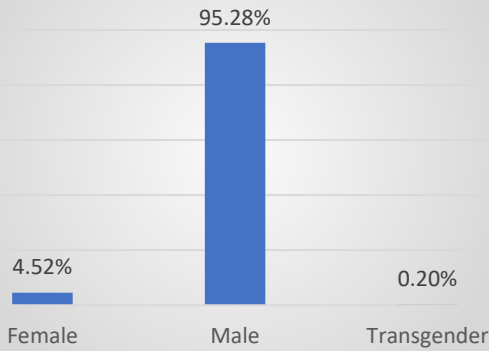

CCSO Population Demographics

In Confinement

Gender Distribution