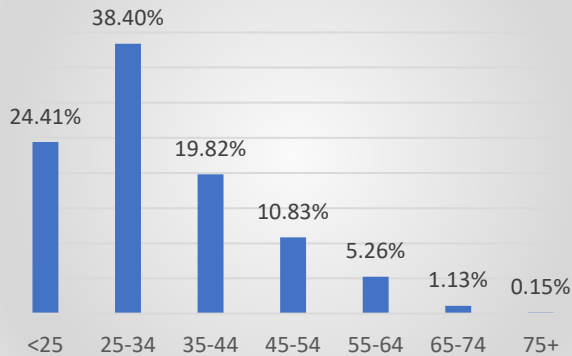

Sheriff's Daily Report

2/15/2021

Under the Custody of the Sheriff	
Total Male and Female	9,099
Jail Population	5,437
Community Corrections	3,662

Behind the Walls: Detainees that are physically housed under the Sheriff's custody 24 hours a day/7 days a week. This includes all populations listed on this chart - Divisional populations male & female, Outside Counties, Hospital, PRC, Women's Residential, & VRIC. Detainees in court-ordered treatment programs (PRC, Women's Residential, VRIC) are housed at CCDOC 24 hours a day/7 days week.

Sheriff's Daily Report

2/15/2021

CCSO Population Demographics

In Confinement

Gender Distribution

Race Distribution

Age Distribution

Community Corrections

Gender Distribution

Race Distribution

Age Distribution