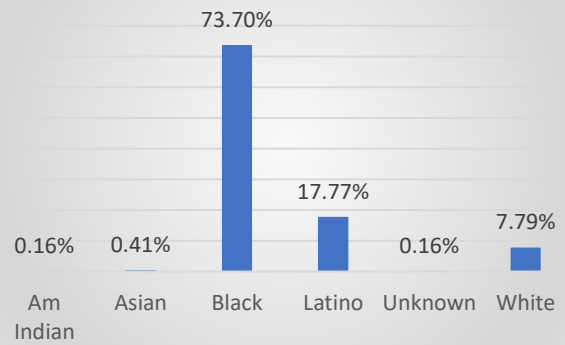

Sheriff's Daily Report

2/15/2021

Under the Custody of the Sheriff	
Total Male and Female	9,099
Jail Population	5,437
Community Corrections	3,662

Behind the Walls: Detainees that are physically housed under the Sheriff's custody 24 hours a day/7 days a week. This includes all populations listed on this chart - Divisional populations male & female, Outside Counties, Hospital, PRC, Women's Residential, & VRIC. Detainees in court-ordered treatment programs (PRC, Women's Residential, VRIC) are housed at CCDOC 24 hours a day/7 days week.

Sheriff's Daily Report

2/15/2021

CCSO Population Demographics

In Confinement

Gender Distribution

Race Distribution

Age Distribution

Community Corrections

Gender Distribution

Race Distribution

Age Distribution