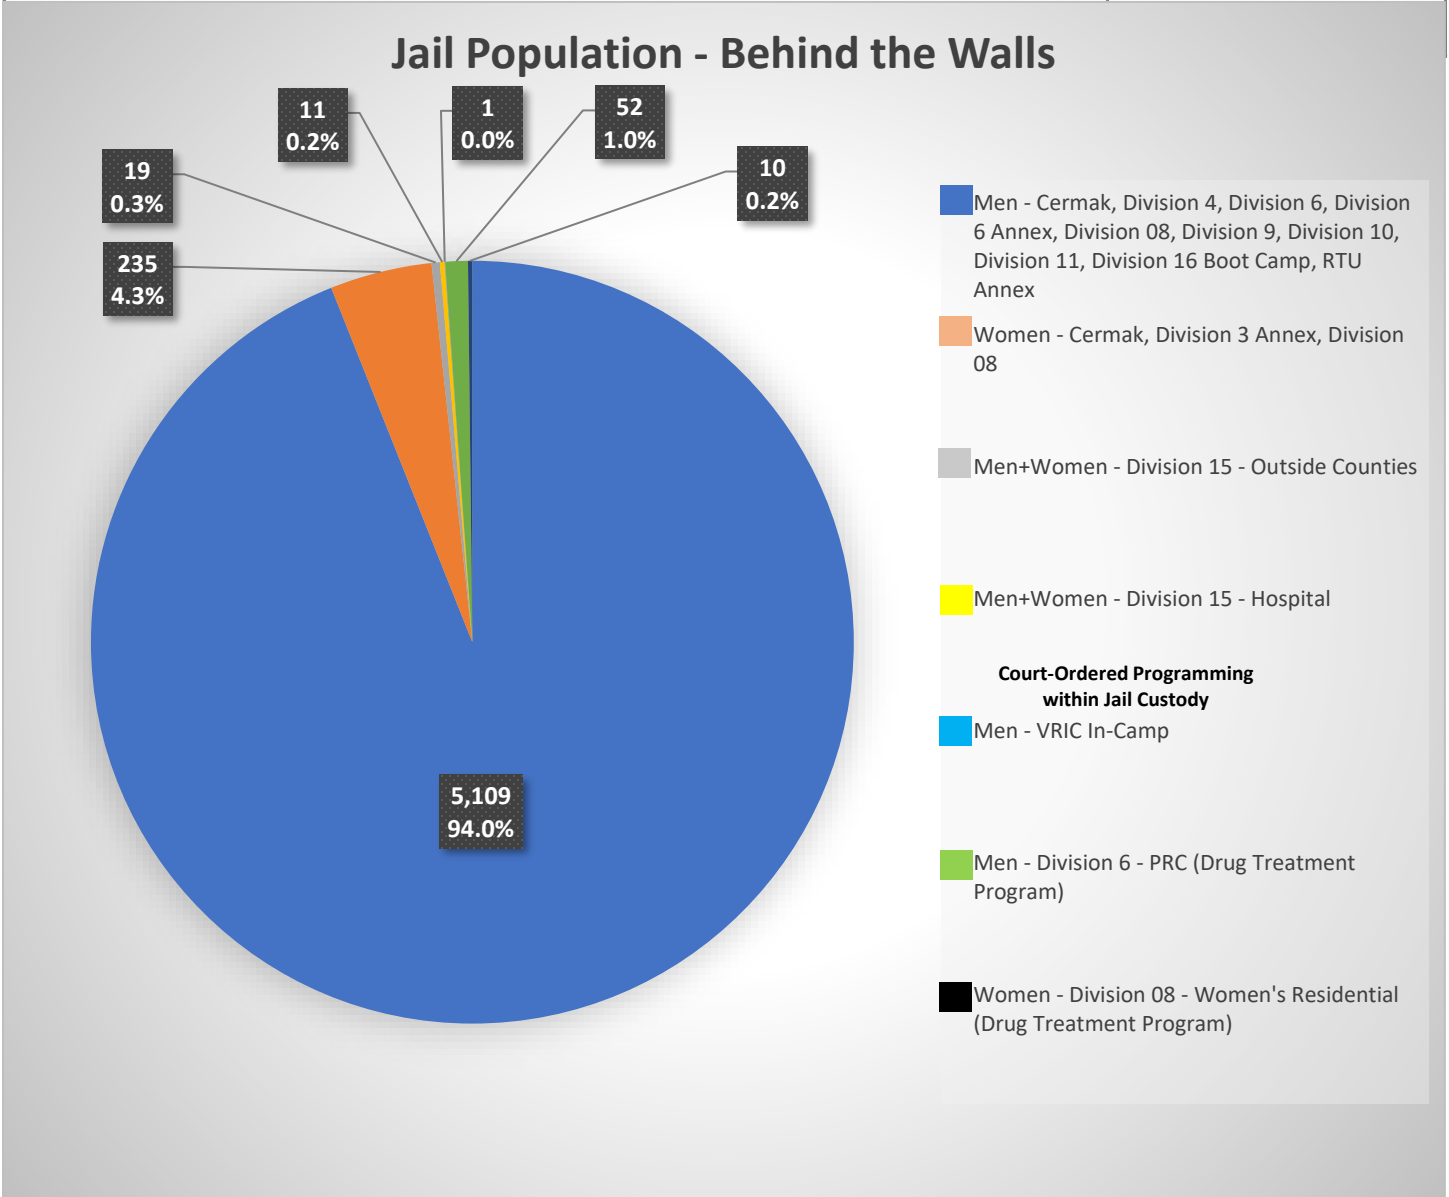

Sheriff's Daily Report

2/15/2021

Under the Custody of the Sheriff	
Total Male and Female	9,099
Jail Population	5,437
Community Corrections	3,662

Behind the Walls: Detainees that are physically housed under the Sheriff's custody 24 hours a day/7 days a week. This includes all populations listed on this chart - Divisional populations male & female, Outside Counties, Hospital, PRC, Women's Residential, & VRIC. Detainees in court-ordered treatment programs (PRC, Women's Residential, VRIC) are housed at CCDOC 24 hours a day/7 days week.

Sheriff's Daily Report

2/15/2021

CCSO Population Demographics

In Confinement

Gender Distribution

Race Distribution

Age Distribution

Community Corrections

Gender Distribution

Race Distribution

Age Distribution