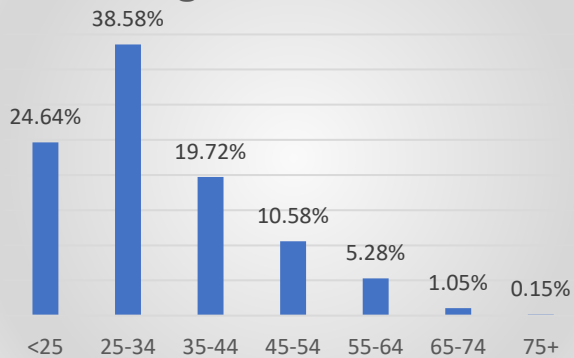

Sheriff's Daily Report

2/11/2021

Under the Custody of the Sheriff	
Total Male and Female	9,001
Jail Population	5,358
Community Corrections	3,643

Jail Population - Behind the Walls

Behind the Walls: Detainees that are physically housed under the Sheriff's custody 24 hours a day/7 days a week. This includes all populations listed on this chart - Divisional populations male & female, Outside Counties, Hospital, PRC, Women's Residential, & VRIC. Detainees in court-ordered treatment programs (PRC, Women's Residential, VRIC) are housed at CCDOC 24 hours a day/7 days week.

Sheriff's Daily Report

2/11/2021

CCSO Population Demographics

In Confinement

Gender Distribution

Race Distribution

Age Distribution

Community Corrections

Gender Distribution

Race Distribution

Age Distribution