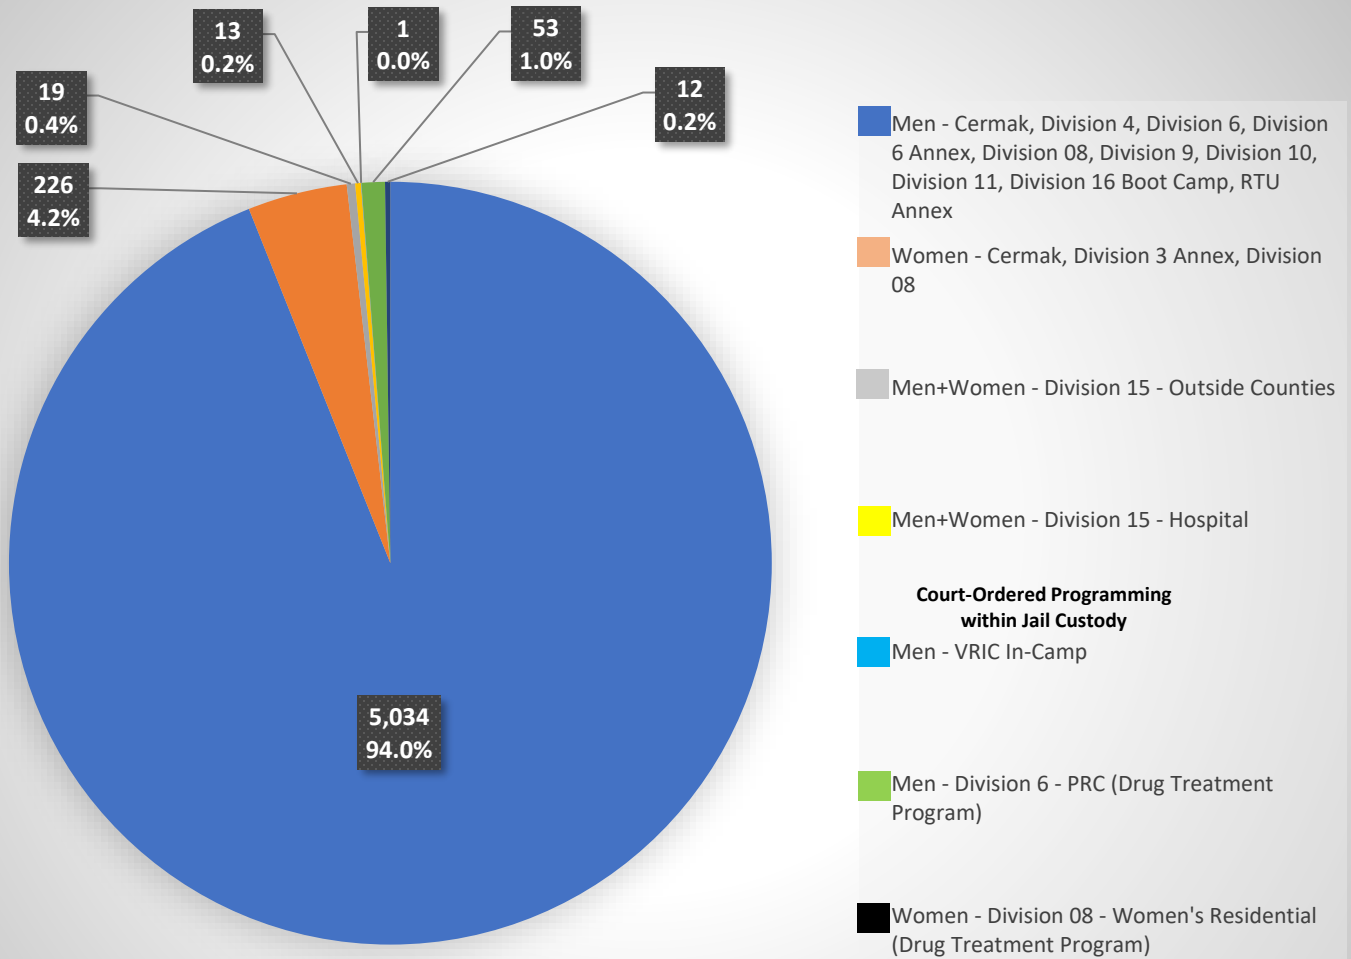

Sheriff's Daily Report

2/11/2021

Under the Custody of the Sheriff	
Total Male and Female	9,001
Jail Population	5,358
Community Corrections	3,643

Jail Population - Behind the Walls

Behind the Walls: Detainees that are physically housed under the Sheriff's custody 24 hours a day/7 days a week. This includes all populations listed on this chart - Divisional populations male & female, Outside Counties, Hospital, PRC, Women's Residential, & VRIC. Detainees in court-ordered treatment programs (PRC, Women's Residential, VRIC) are housed at CCDOC 24 hours a day/7 days week.

Sheriff's Daily Report

2/11/2021

CCSO Population Demographics

In Confinement

Gender Distribution

Race Distribution

Age Distribution

Community Corrections

Gender Distribution

Race Distribution

Age Distribution