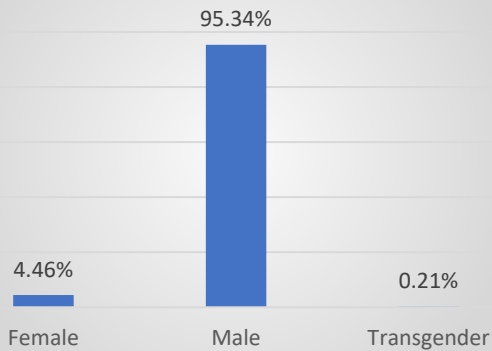

Sheriff's Daily Report

2/11/2021

CCSO Population Demographics

In Confinement

Gender Distribution