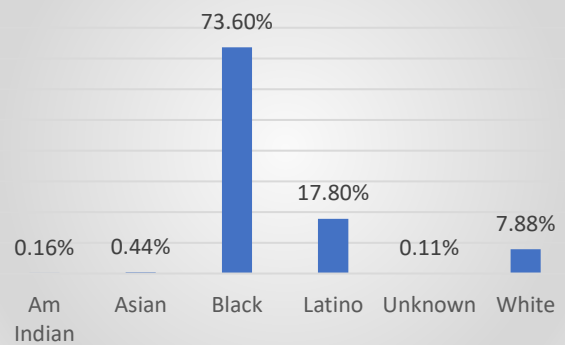

Sheriff's Daily Report

2/11/2021

Under the Custody of the Sheriff	
Total Male and Female	9,001
Jail Population	5,358
Community Corrections	3,643

Jail Population - Behind the Walls

Behind the Walls: Detainees that are physically housed under the Sheriff's custody 24 hours a day/7 days a week. This includes all populations listed on this chart - Divisional populations male & female, Outside Counties, Hospital, PRC, Women's Residential, & VRIC. Detainees in court-ordered treatment programs (PRC, Women's Residential, VRIC) are housed at CCDOC 24 hours a day/7 days week.

Sheriff's Daily Report

2/11/2021

CCSO Population Demographics

In Confinement

Gender Distribution

Race Distribution

Age Distribution

Community Corrections

Gender Distribution

Race Distribution

Age Distribution