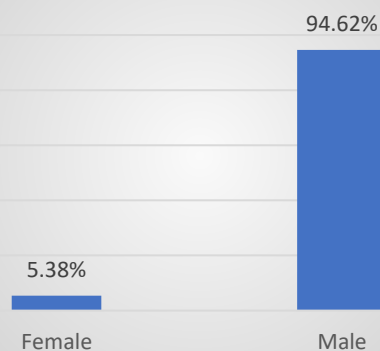

Sheriff's Daily Report

2/11/2021

Under the Custody of the Sheriff	
Total Male and Female	9,001
Jail Population	5,358
Community Corrections	3,643

Jail Population - Behind the Walls

Behind the Walls: Detainees that are physically housed under the Sheriff's custody 24 hours a day/7 days a week. This includes all populations listed on this chart - Divisional populations male & female, Outside Counties, Hospital, PRC, Women's Residential, & VRIC. Detainees in court-ordered treatment programs (PRC, Women's Residential, VRIC) are housed at CCDOC 24 hours a day/7 days week.

Sheriff's Daily Report

2/11/2021

CCSO Population Demographics

In Confinement

Gender Distribution

Race Distribution

Age Distribution

Community Corrections

Gender Distribution

Race Distribution

Age Distribution