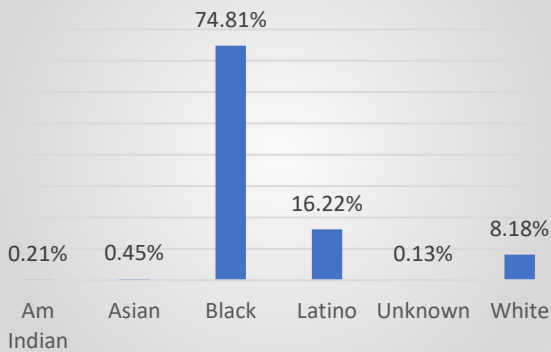

Sheriff's Daily Report

2/11/2021

Under the Custody of the Sheriff	
Total Male and Female	9,001
Jail Population	5,358
Community Corrections	3,643

Jail Population - Behind the Walls

Behind the Walls: Detainees that are physically housed under the Sheriff's custody 24 hours a day/7 days a week. This includes all populations listed on this chart - Divisional populations male & female, Outside Counties, Hospital, PRC, Women's Residential, & VRIC. Detainees in court-ordered treatment programs (PRC, Women's Residential, VRIC) are housed at CCDOC 24 hours a day/7 days week.

Sheriff's Daily Report

2/11/2021

CCSO Population Demographics

In Confinement

Gender Distribution

Race Distribution

Age Distribution

Community Corrections

Gender Distribution

Race Distribution

Age Distribution