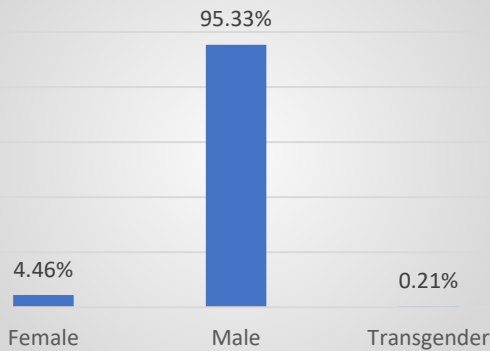

Sheriff's Daily Report

2/9/2021

CCSO Population Demographics

In Confinement

Gender Distribution