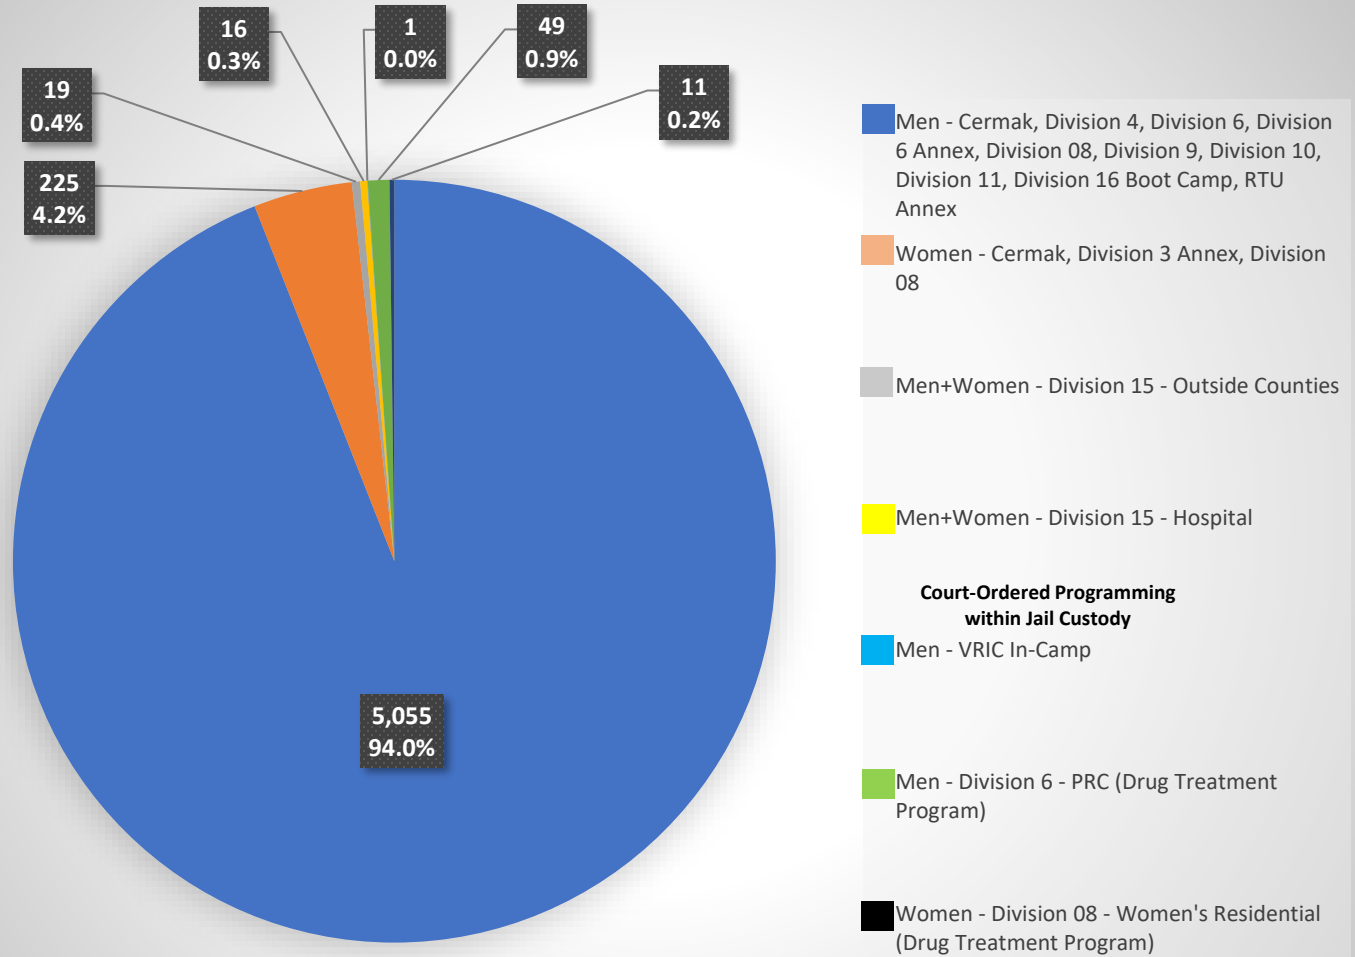

# Sheriff's Daily Report

2/9/2021

Under the Custody of the Sheriff	
<b>Total Male and Female</b>	<b>9,041</b>
Jail Population	5,376
Community Corrections	3,665

## Jail Population - Behind the Walls

Behind the Walls: Detainees that are physically housed under the Sheriff's custody 24 hours a day/7 days a week. This includes all populations listed on this chart - Divisional populations male & female, Outside Counties, Hospital, PRC, Women's Residential, & VRIC. Detainees in court-ordered treatment programs (PRC, Women's Residential, VRIC) are housed at CCDOC 24 hours a day/7 days week.

##### Race Distribution

##### Age Distribution